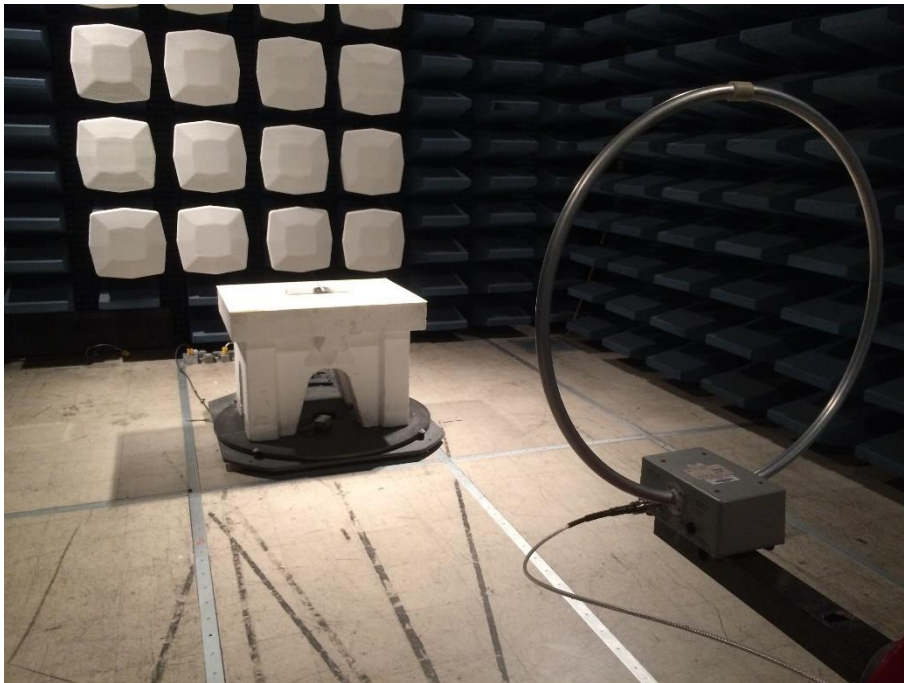

Test Setup Pictures

Radiated Emission test setup in Semi Anechoic Chamber

Radiated Emission test setup in Semi Anechoic Chamber (below 30MHz)

Radiated Emission test setup in Semi Anechoic Chamber (30MHz – 1GHz)

Radiated Emission test setup in Semi Anechoic Chamber (above 1GHz)