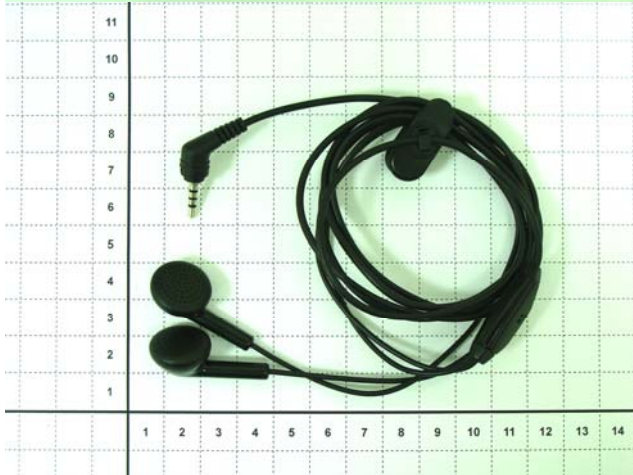

Appendix D - Product Photos

## Appendix E - Test Setup Photos

**Right Cheek**

**Right Tilted**

**Left Cheek**

**Left Tilted**

DUT Face with Phantom 15 mm Gap

DUT Bottom with Phantom 15 mm Gap