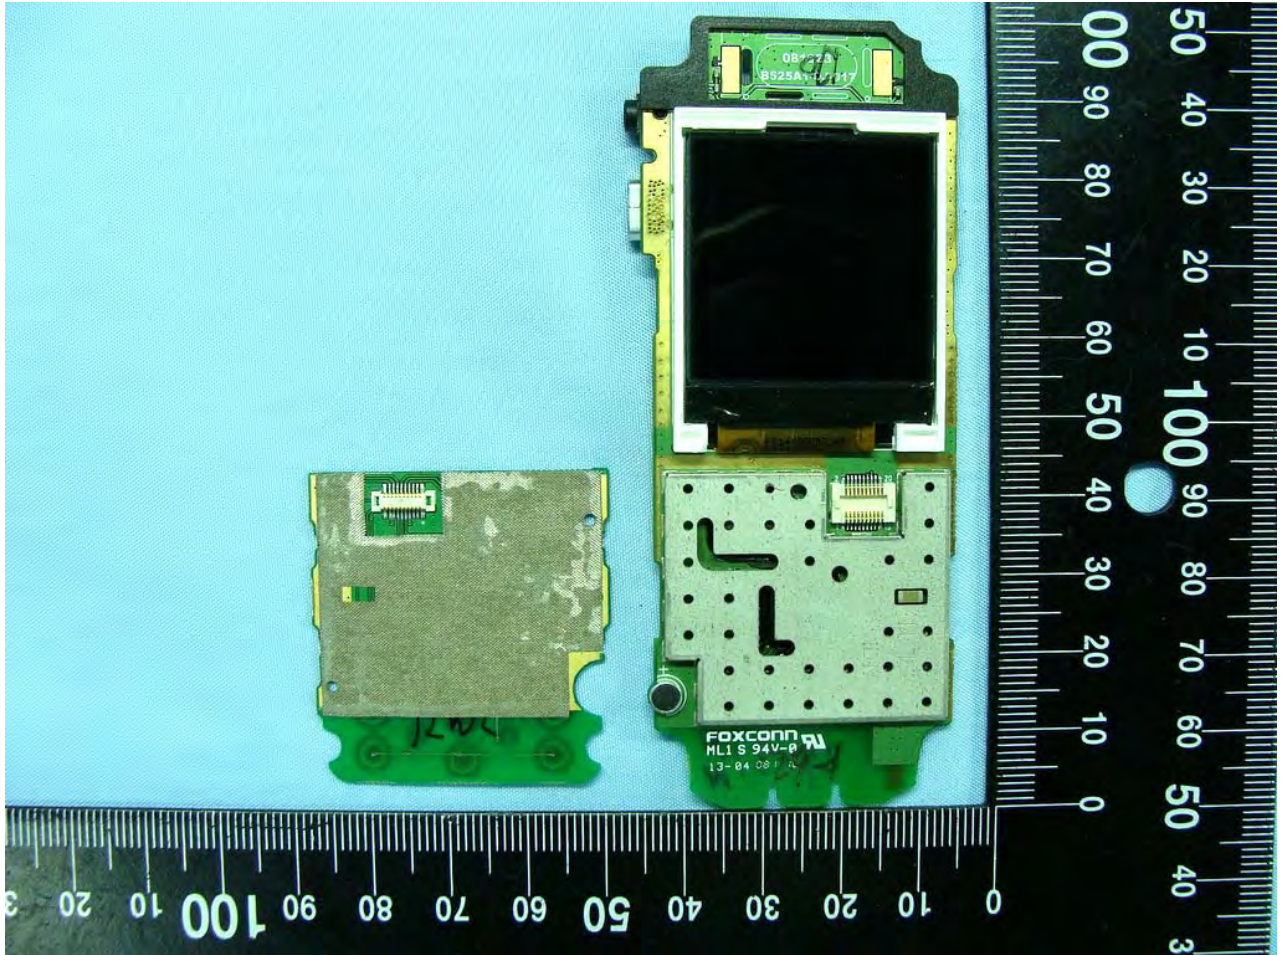

3. Internal Photographs of EUT

Model Name: B525V1

Model Name: B525V1

Model Name: B525V1

Model Name: B525V1

Model Name: B525V1

Model Name: B525V1

Model Name: B525V1

WWAN Antenna (Tx / Rx)

Model Name: B525V1

Model Name: B525V1