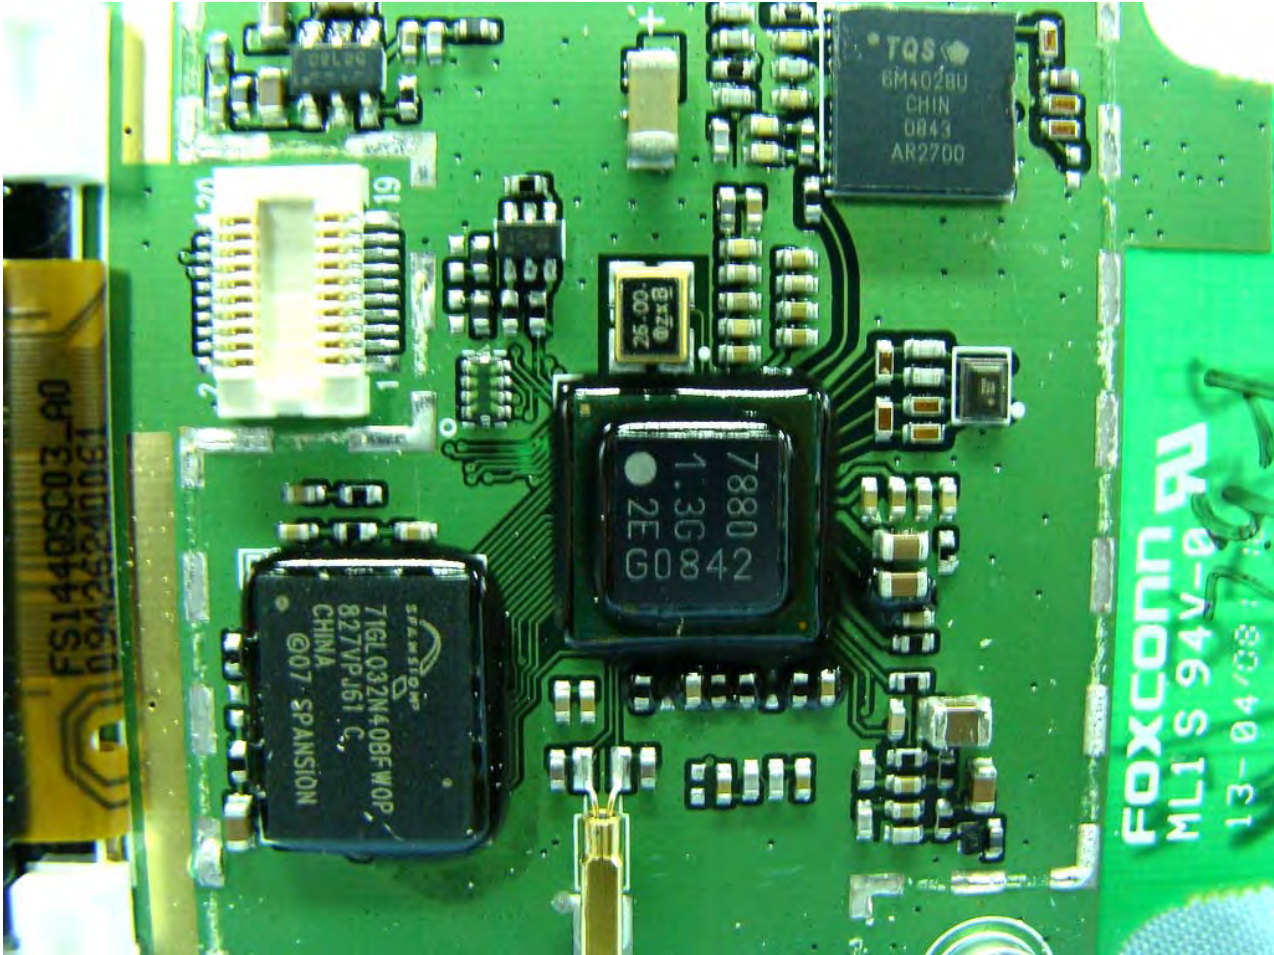

3. Internal Photographs of EUT

Model Name: B525V1

Model Name: B525V1

Model Name: B525V1

Model Name: B525V1

Model Name: B525V1

Model Name: B525V1

Model Name: B525V1

WWAN Antenna (Tx / Rx)

Model Name: B525V1

Model Name: B525V1