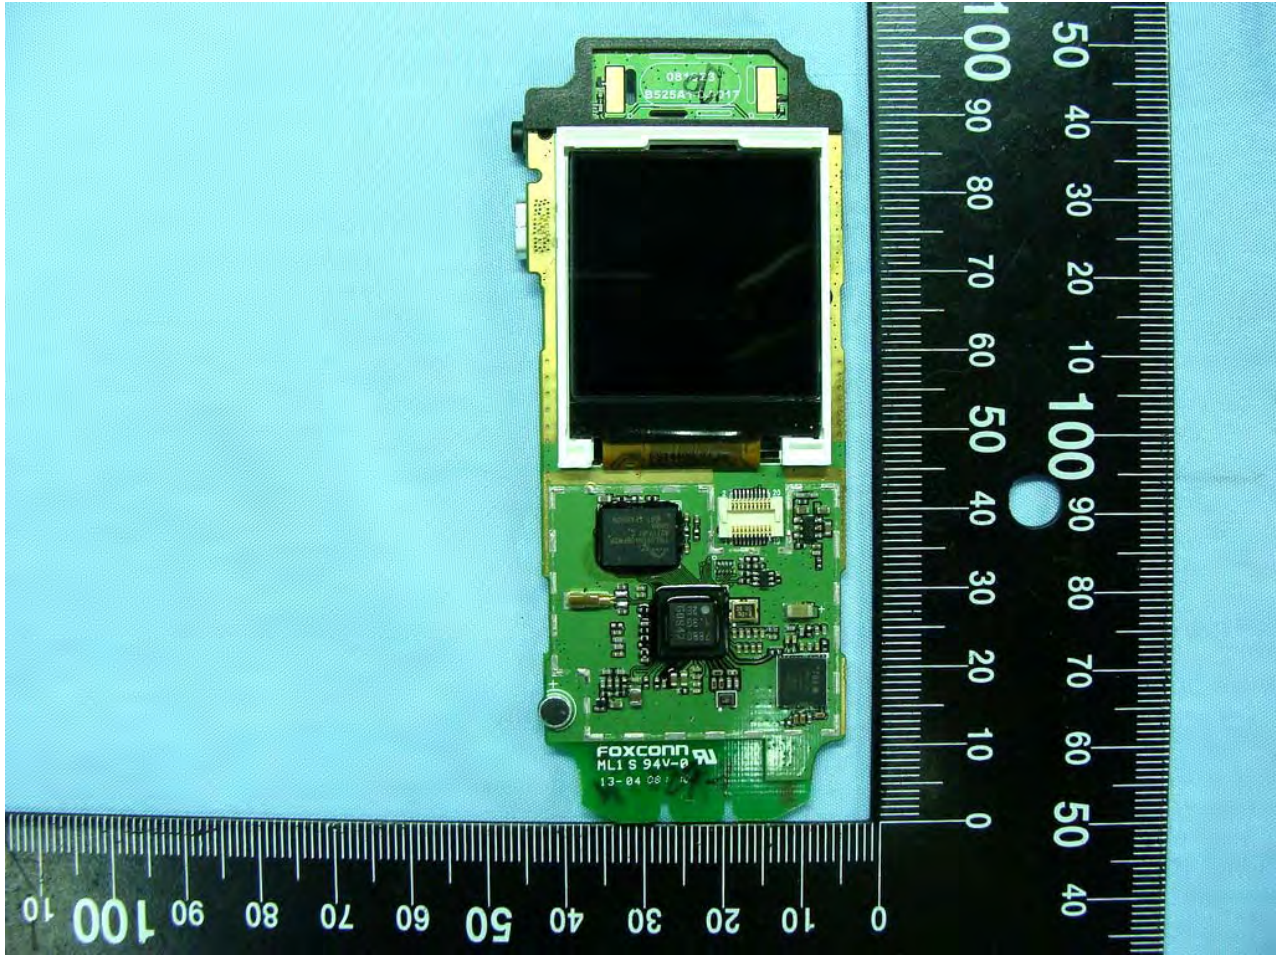

3. Internal Photographs of EUT

Model Name: B525V1

Model Name: B525V1

Model Name: B525V1

Model Name: B525V1

Model Name: B525V1

Model Name: B525V1

Model Name: B525V1

WWAN Antenna (Tx / Rx)

Model Name: B525V1

Model Name: B525V1