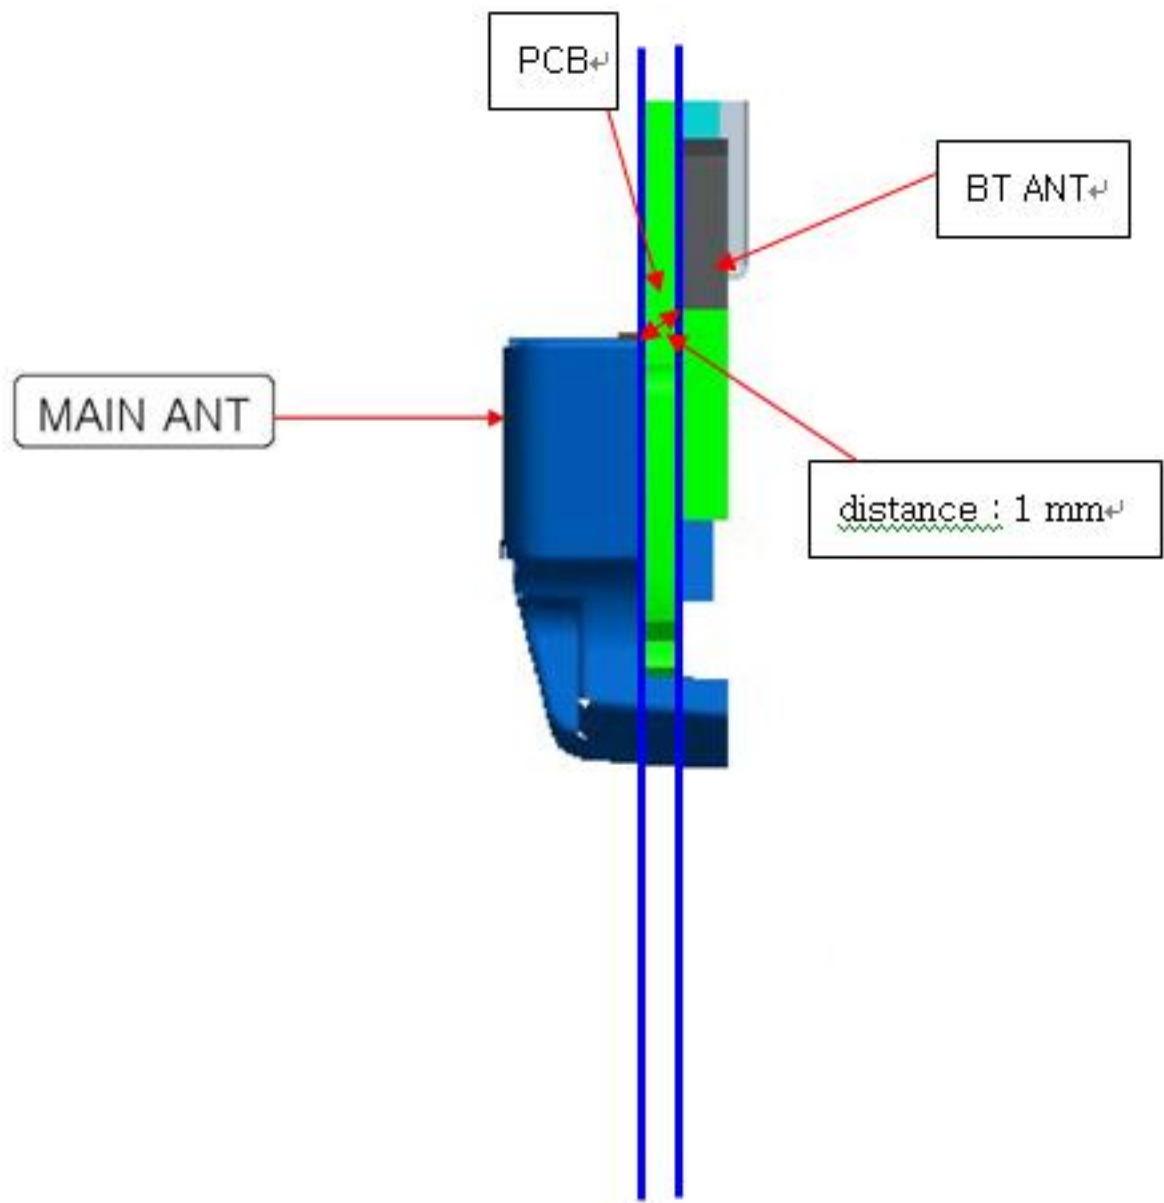

The distance between Main And Bluetooth antennas

FCC ID: WVBQS200

# MAIN Antenna 와 Bluetooth Antenna 거리