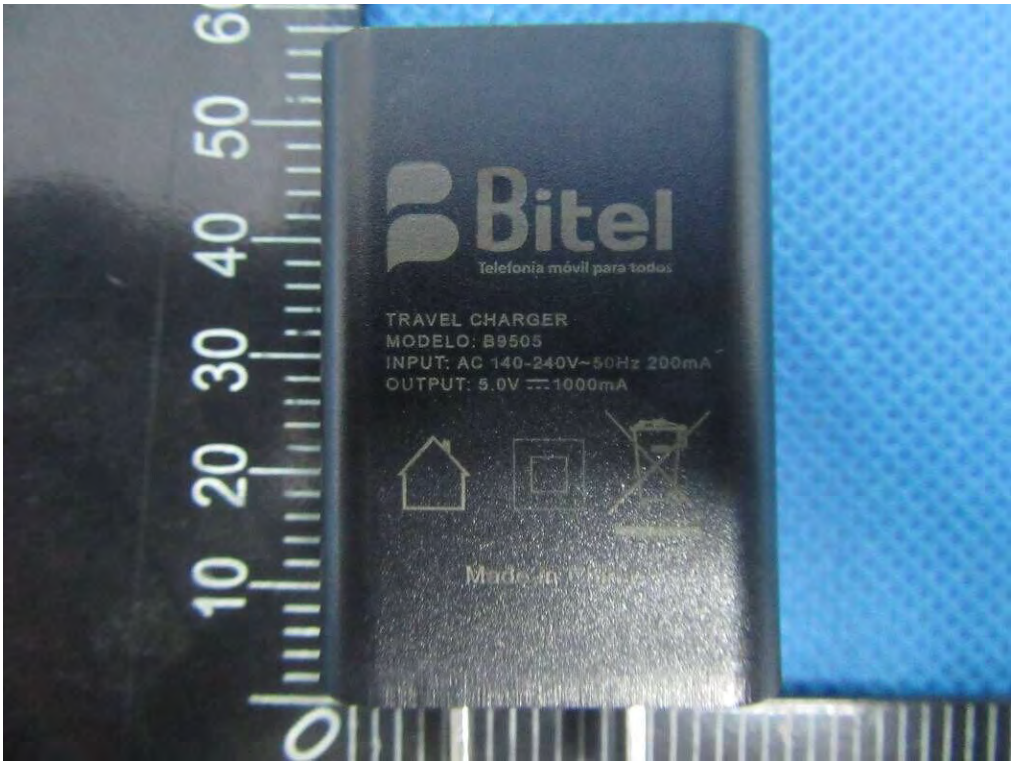

# ATTACHMENT PHOTOGRAPHS OF EUT

Photo 1

Photo 2

Photo 3

Photo 4

Photo 5

Photo 6

Photo 7

Photo 8

Photo 9

**Bitel**  
Teléfono móvil para todos

TRAVEL CHARGER  
MODELO: B9505  
INPUT: AC 140-240V~50Hz 200mA  
OUTPUT: 5.0V 1000mA

Made in Mexico