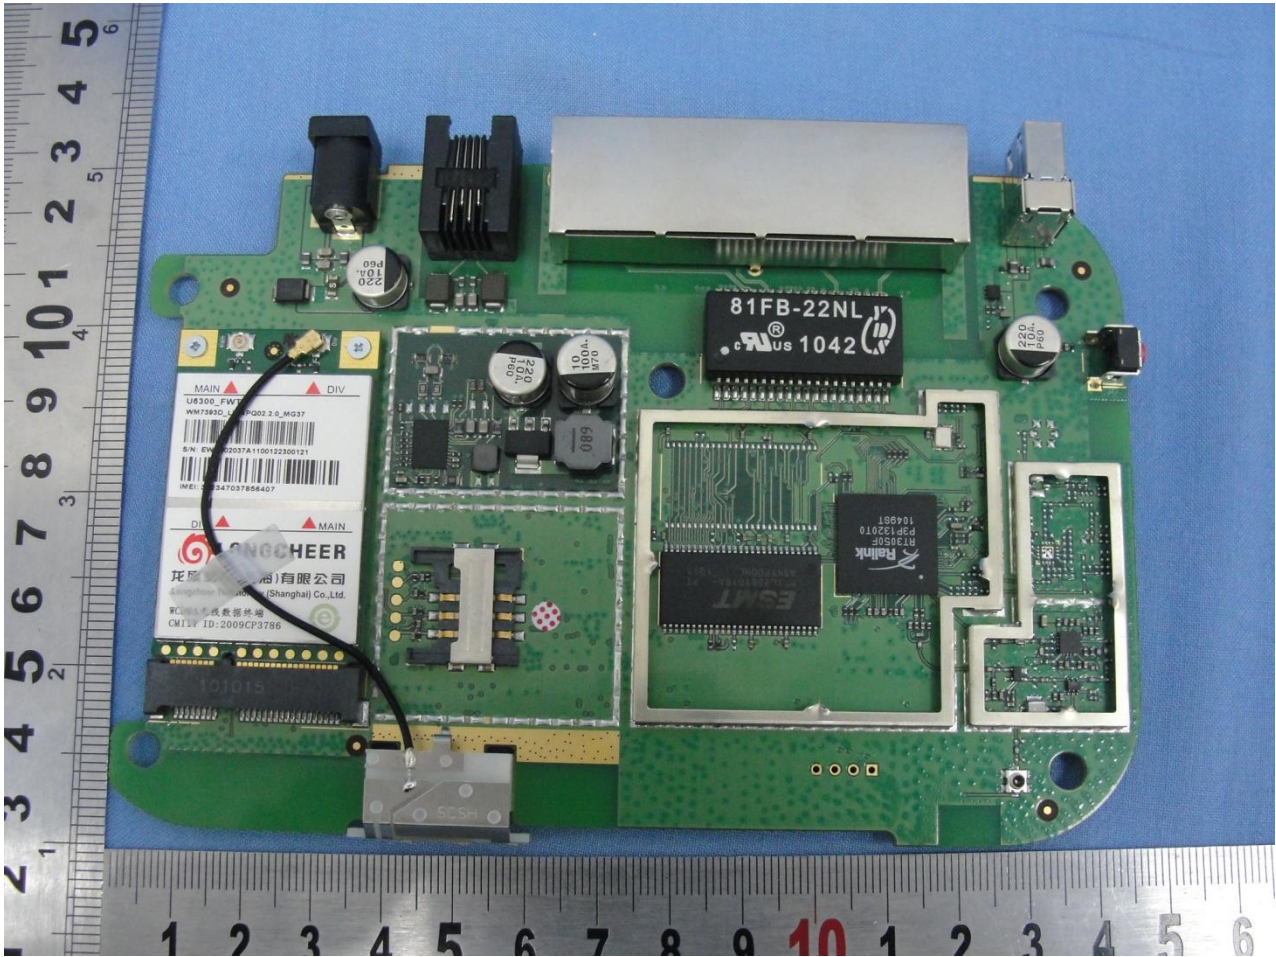

### 3. Internal Photograph of EUT

Brand Name: Avvio / Model Name: HT851W

Brand Name: Avvio / Model Name: HT851W

Brand Name: Avvio / Model Name: HT851W

Brand Name: Avvio / Model Name: HT851W

Brand Name: Avvio / Model Name: HT851W

Brand Name: Avvio / Model Name: HT851W

Brand Name: Avvio / Model Name: HT851W

Brand Name: Avvio / Model Name: HT851W

Brand Name: Avvio / Model Name: HT851W

Brand Name: Avvio / Model Name: HT851W

Brand Name: Avvio / Model Name: HT851W