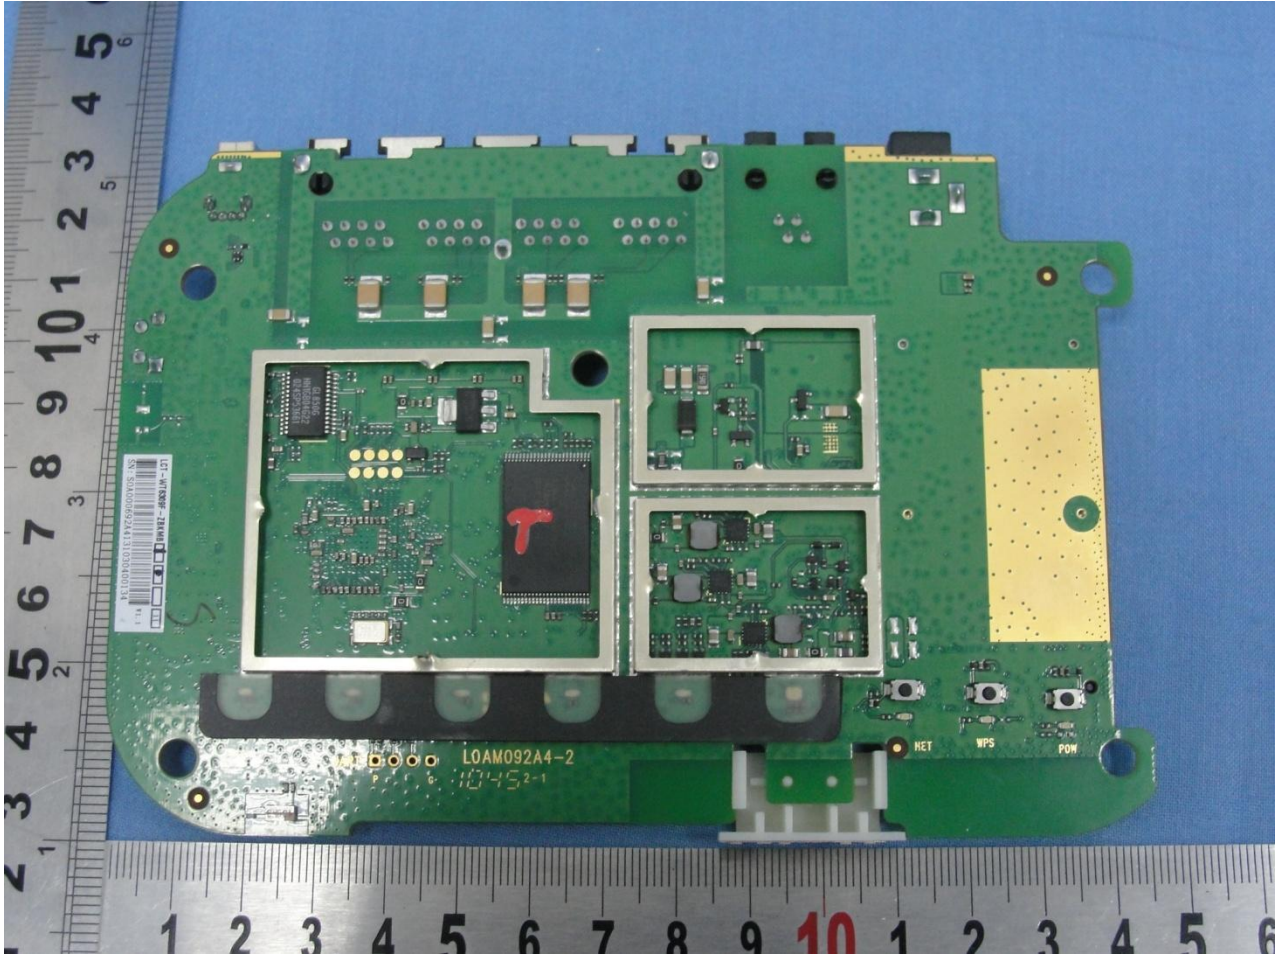

### 3. Internal Photograph of EUT

Brand Name: Avvio / Model Name: HT851W

Brand Name: Avvio / Model Name: HT851W

Brand Name: Avvio / Model Name: HT851W

Brand Name: Avvio / Model Name: HT851W

Brand Name: Avvio / Model Name: HT851W

Brand Name: Avvio / Model Name: HT851W

Brand Name: Avvio / Model Name: HT851W

Brand Name: Avvio / Model Name: HT851W

Brand Name: Avvio / Model Name: HT851W

Brand Name: Avvio / Model Name: HT851W

Brand Name: Avvio / Model Name: HT851W