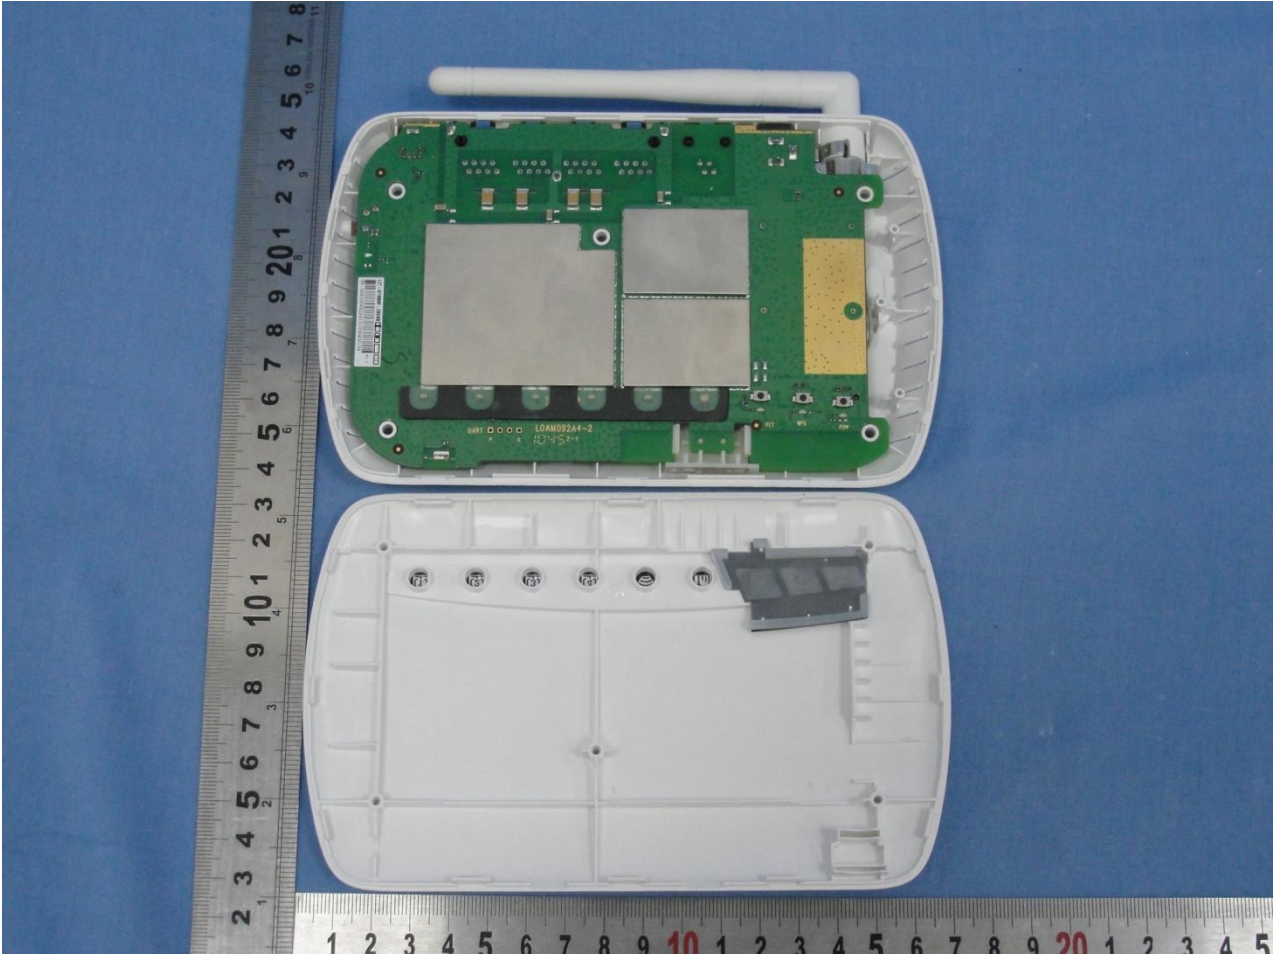

### 3. Internal Photograph of EUT

Brand Name: Avvio / Model Name: HT851W

Brand Name: Avvio / Model Name: HT851W

Brand Name: Avvio / Model Name: HT851W

Brand Name: Avvio / Model Name: HT851W

Brand Name: Avvio / Model Name: HT851W

Brand Name: Avvio / Model Name: HT851W

Brand Name: Avvio / Model Name: HT851W

Brand Name: Avvio / Model Name: HT851W

Brand Name: Avvio / Model Name: HT851W

Brand Name: Avvio / Model Name: HT851W

Brand Name: Avvio / Model Name: HT851W