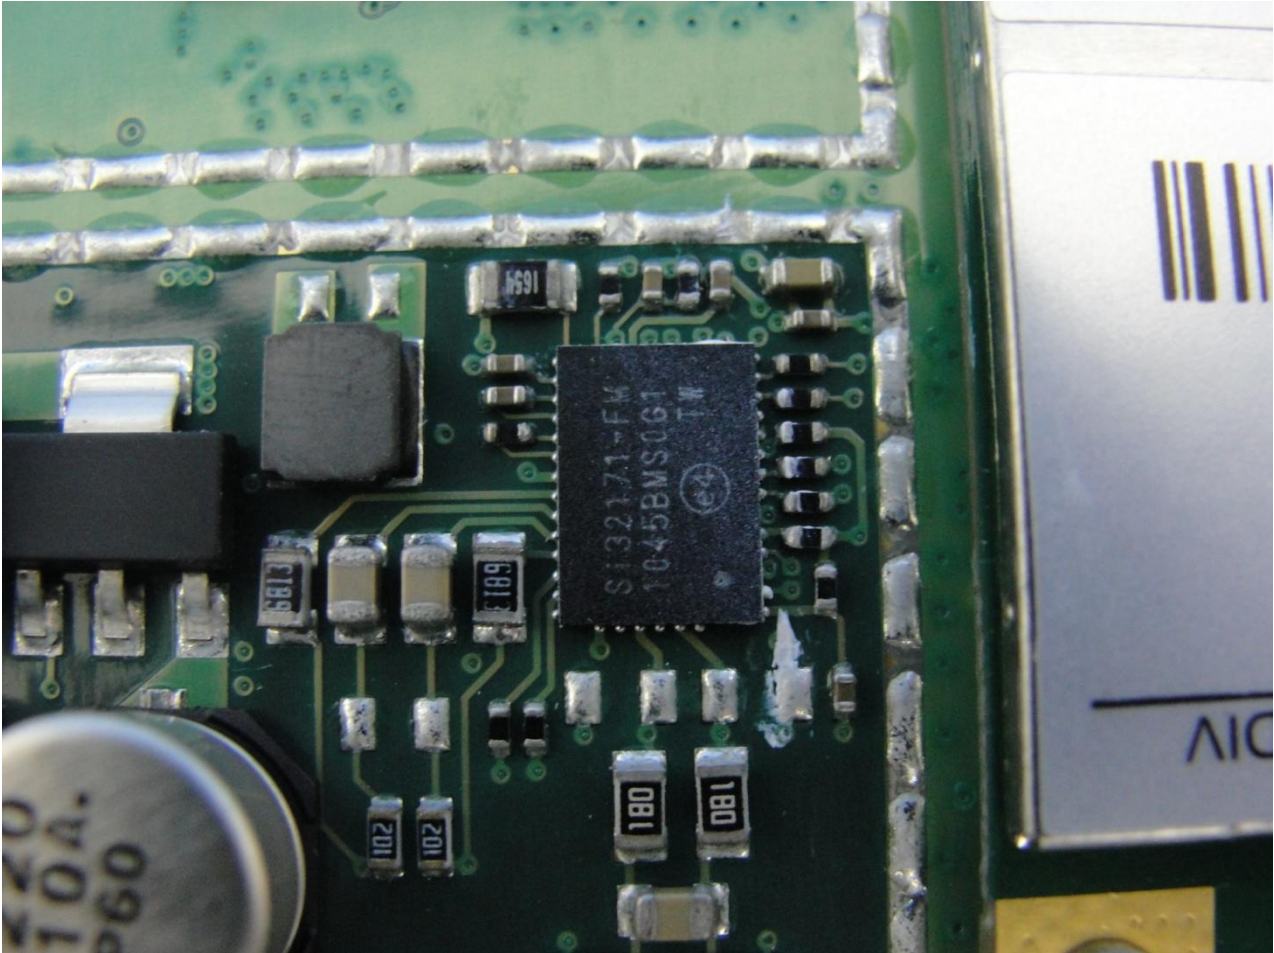

### 3. Internal Photograph of EUT

Brand Name: Avvio / Model Name: HT851W

Brand Name: Avvio / Model Name: HT851W

Brand Name: Avvio / Model Name: HT851W

Brand Name: Avvio / Model Name: HT851W

Brand Name: Avvio / Model Name: HT851W

Brand Name: Avvio / Model Name: HT851W

Brand Name: Avvio / Model Name: HT851W

Brand Name: Avvio / Model Name: HT851W

Brand Name: Avvio / Model Name: HT851W

Brand Name: Avvio / Model Name: HT851W

Brand Name: Avvio / Model Name: HT851W