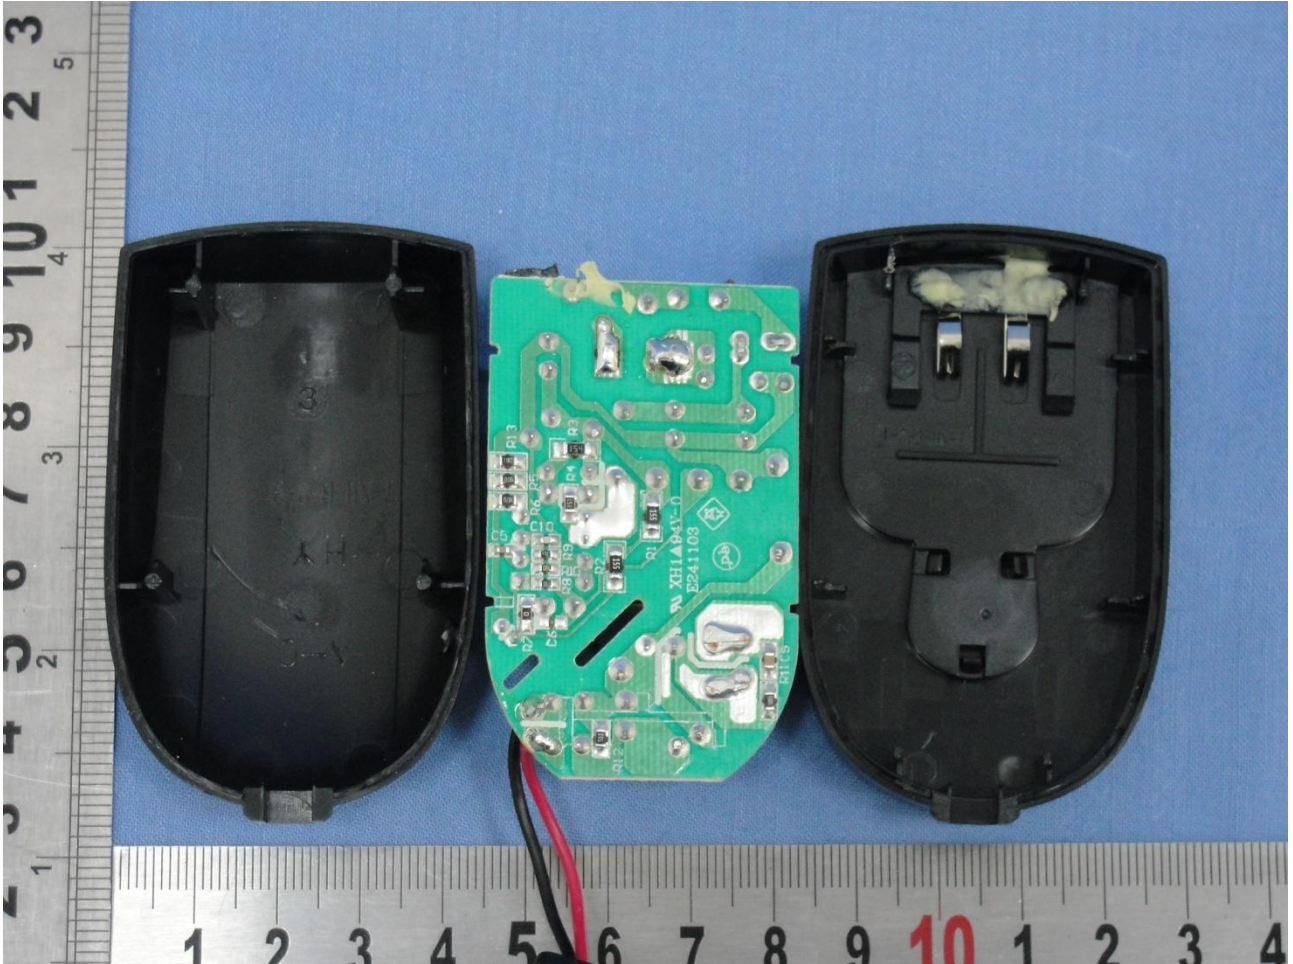

Remark: For accessories equipped with this EUT, please refer to the following photos.

Brand Name: Avvio / Model Name: HT851W

Brand Name: Avvio / Model Name: HT851W

Brand Name: Avvio / Model Name: HT851W

Brand Name: Avvio / Model Name: HT851W