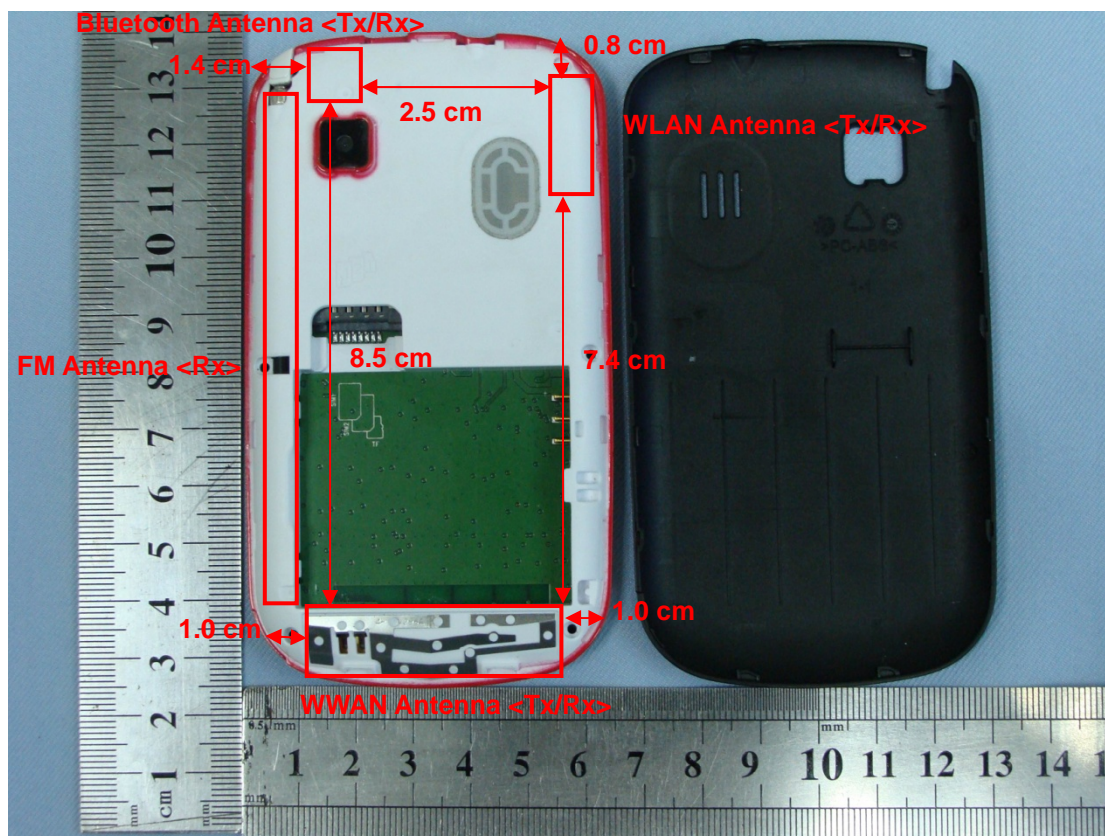

Appendix D. Product Photos

Antenna Location :

DUT Length: 11.3 cm

DUT Width: 6.2 cm

Antenna	Length	Width
Bluetooth Antenna (Tx / Rx)	1.1 cm	1.0 cm
WLAN Antenna (Tx / Rx)	1.7 cm	1.0 cm
WWAN Antenna (Tx / Rx)	4.2 cm	1.2 cm

The shortest distance between the Tx antennas	
Bluetooth (Tx / Rx) to WLAN 2.4G (Tx / Rx)	2.5 cm
WWAN (Tx / Rx) to WLAN 2.4G (Tx / Rx)	7.4 cm
WWAN (Tx / Rx) to Bluetooth (Tx / Rx)	8.5 cm

**Appendix E. Test Setup Photos**

**Right Cheek**

**Right Tilted**

**Left Cheek**

**Left Tilted**

**Front of the DUT with Phantom 1.5 cm Gap  
(with Headset)**

**Back of the DUT with Phantom 1.5 cm Gap  
(with Headset)**