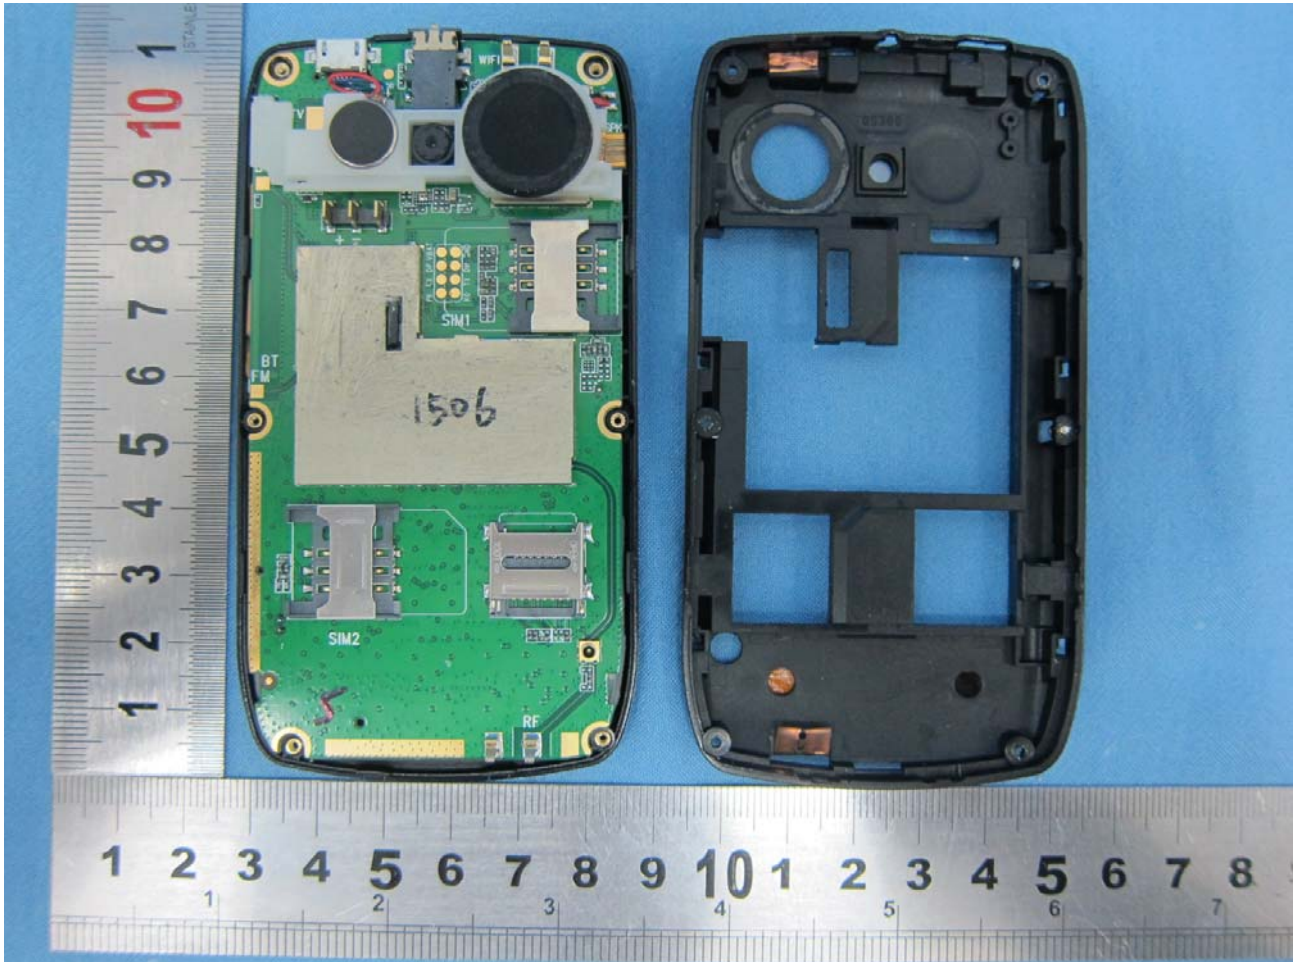

3. Internal Photograph of EUT

Brand Name: Avvio; Model Name: SN51D - Message phone QS300

Brand Name: Avvio; Model Name: SN51D - Message phone QS300

Brand Name: Avvio; Model Name: SN51D - Message phone QS300