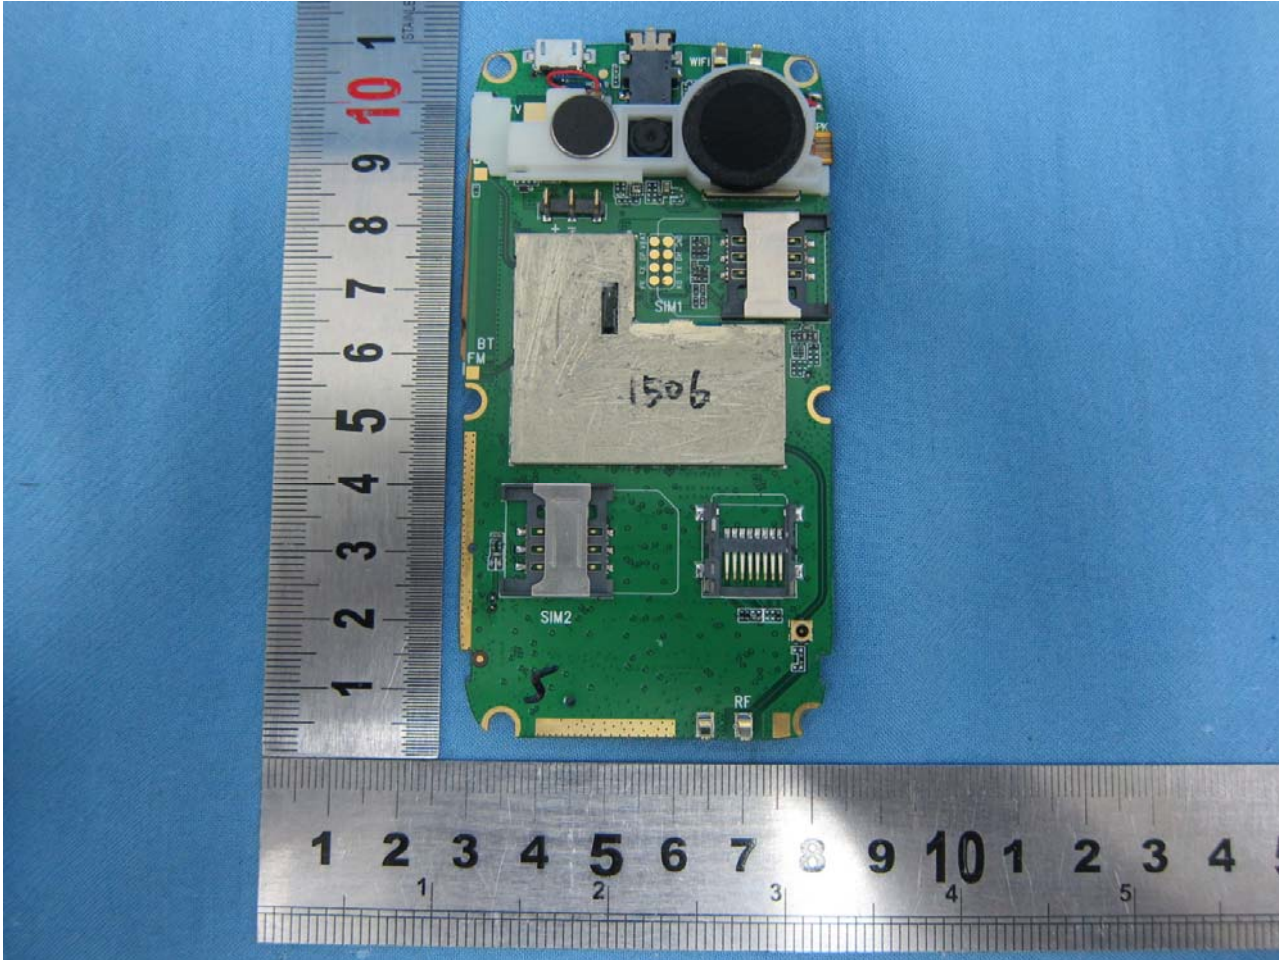

Brand Name: Avvio; Model Name: SN51D - Message phone QS300