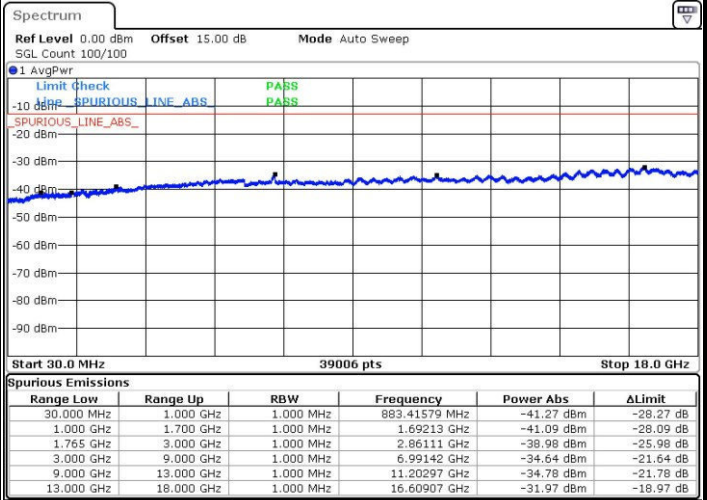

Date: 31.JUL.2016 05:34:41

LTE Band 4 / 3MHz

Lowest Channel / QPSK

Date: 31.JUL.2016 05:36:20

Lowest Channel / 16QAM

Date: 31.JUL.2016 05:37:16

LTE Band 4 / 3MHz

Middle Channel / QPSK

Middle Channel / 16QAM

Date: 31.JUL.2016 05:38:55

Date: 31.JUL.2016 05:39:51

Highest Channel / QPSK

Highest Channel / 16QAM

Date: 31.JUL.2016 05:41:31

Date: 31.JUL.2016 05:42:27

LTE Band 4 / 5MHz

Lowest Channel / QPSK

Lowest Channel / 16QAM

Date: 31.JUL.2016 05:44:07

Date: 31.JUL.2016 05:45:03

Middle Channel / QPSK

Middle Channel / 16QAM

Date: 31.JUL.2016 05:46:42

Date: 31.JUL.2016 05:47:39

LTE Band 4 / 5MHz

Highest Channel / QPSK

Date: 31.JUL.2016 05:49:18

Highest Channel / 16QAM

Date: 31.JUL.2016 05:50:15

LTE Band 4 / 10MHz

Lowest Channel / QPSK

Date: 31.JUL.2016 05:51:54