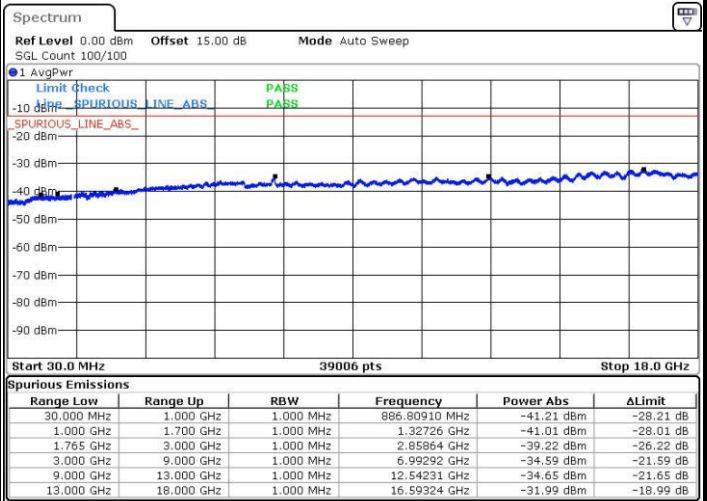

Lowest Channel / 16QAM

Date: 31.JUL.2016 05:52:50

LTE Band 4 / 10MHz

Middle Channel / QPSK

Middle Channel / 16QAM

Date: 31.JUL.2016 05:54:29

Date: 31.JUL.2016 05:55:25

Highest Channel / QPSK

Highest Channel / 16QAM

Date: 31.JUL.2016 05:57:04

Date: 31.JUL.2016 05:58:01

LTE Band 4 / 15MHz

Lowest Channel / QPSK

Lowest Channel / 16QAM

Date: 31.JUL.2016 05:59:40

Date: 31.JUL.2016 06:00:36

Middle Channel / QPSK

Middle Channel / 16QAM

Date: 31.JUL.2016 06:02:16

Date: 31.JUL.2016 06:03:12

LTE Band 4 / 15MHz

Highest Channel / QPSK

Date: 31.JUL.2016 06:04:51

Highest Channel / 16QAM