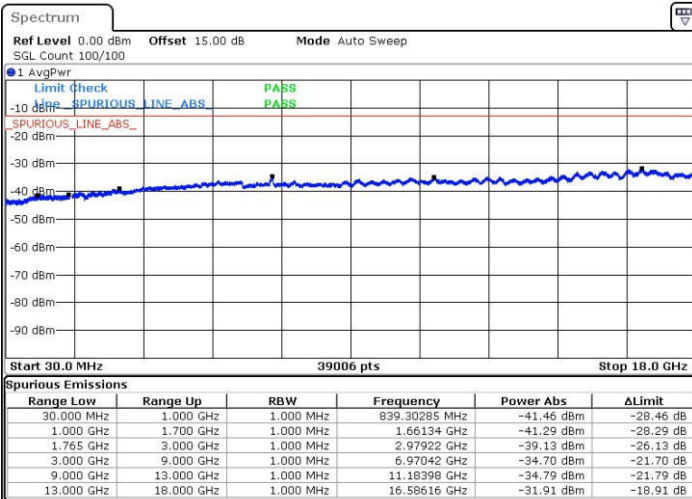

Middle Channel / 16QAM

Date: 31.JUL.2016 05:38:55

Date: 31.JUL.2016 05:39:51

Highest Channel / QPSK

Highest Channel / 16QAM

Date: 31.JUL.2016 05:41:31

Date: 31.JUL.2016 05:42:27

LTE Band 4 / 5MHz