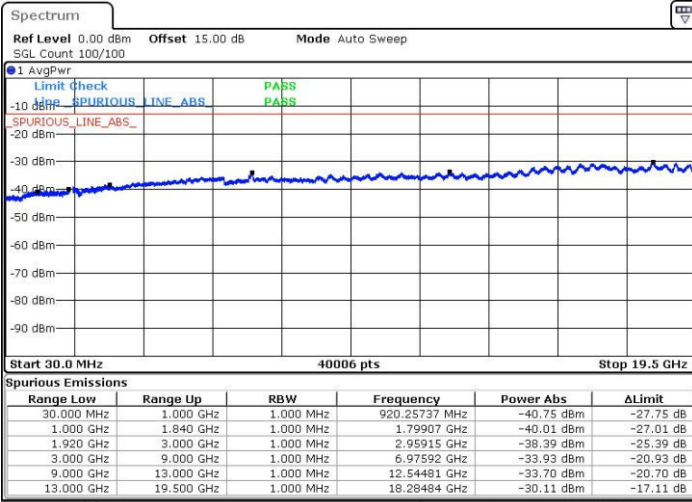

LTE Band 2 / 15MHz

Highest Channel / QPSK

Highest Channel / 16QAM

Date: 31.JUL.2016 04:05:31

Date: 31.JUL.2016 04:06:28

LTE Band 2 / 20MHz

Lowest Channel / QPSK

Lowest Channel / 16QAM

Date: 31.JUL.2016 04:08:07

Date: 31.JUL.2016 04:09:04

LTE Band 2 / 20MHz

Middle Channel / QPSK

Middle Channel / 16QAM

Date: 31.JUL.2016 04:10:43

Date: 31.JUL.2016 04:11:40

Highest Channel / QPSK

Highest Channel / 16QAM

Date: 31.JUL.2016 04:13:19

Date: 31.JUL.2016 04:14:16

LTE Band 4 / 1.4MHz

Lowest Channel / QPSK

Lowest Channel / 16QAM

Date: 31.JUL.2016 05:14:17

Date: 31.JUL.2016 05:29:29