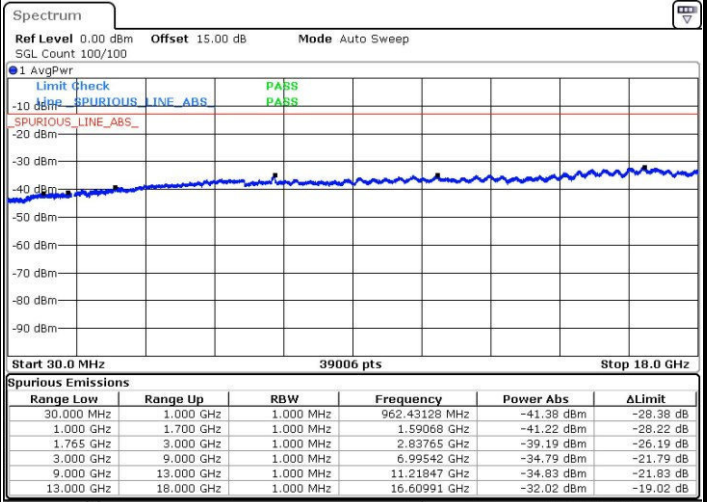

LTE Band 4 / 5MHz

Highest Channel / QPSK

Date: 31.JUL.2016 05:49:18

Highest Channel / 16QAM

Date: 31.JUL.2016 05:50:15

LTE Band 4 / 10MHz

Lowest Channel / QPSK

Date: 31.JUL.2016 05:51:54

Lowest Channel / 16QAM

Date: 31.JUL.2016 05:52:50

LTE Band 4 / 10MHz

Middle Channel / QPSK

Middle Channel / 16QAM

Date: 31.JUL.2016 05:54:29

Date: 31.JUL.2016 05:55:25

Highest Channel / QPSK

Highest Channel / 16QAM

Date: 31.JUL.2016 05:57:04

Date: 31.JUL.2016 05:58:01

LTE Band 4 / 15MHz

Lowest Channel / QPSK

Lowest Channel / 16QAM

Date: 31.JUL.2016 05:59:40

Date: 31.JUL.2016 06:00:36