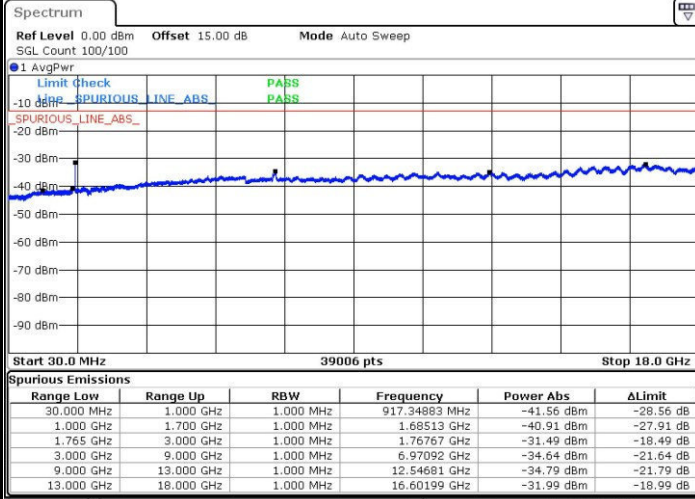

Highest Channel / 16QAM

Date: 31.JUL.2016 05:57:04

Date: 31.JUL.2016 05:58:01

LTE Band 4 / 15MHz

Lowest Channel / QPSK

Lowest Channel / 16QAM

Date: 31.JUL.2016 05:59:40

Date: 31.JUL.2016 06:00:36

Middle Channel / QPSK

Middle Channel / 16QAM

Date: 31.JUL.2016 06:02:16

Date: 31.JUL.2016 06:03:12

LTE Band 4 / 15MHz

Highest Channel / QPSK

Date: 31.JUL.2016 06:04:51

Highest Channel / 16QAM

Date: 31.JUL.2016 06:05:47

LTE Band 4 / 20MHz

Lowest Channel / QPSK

Date: 31.JUL.2016 06:07:26

Lowest Channel / 16QAM

Date: 31.JUL.2016 06:08:23

LTE Band 4 / 20MHz

Middle Channel / QPSK