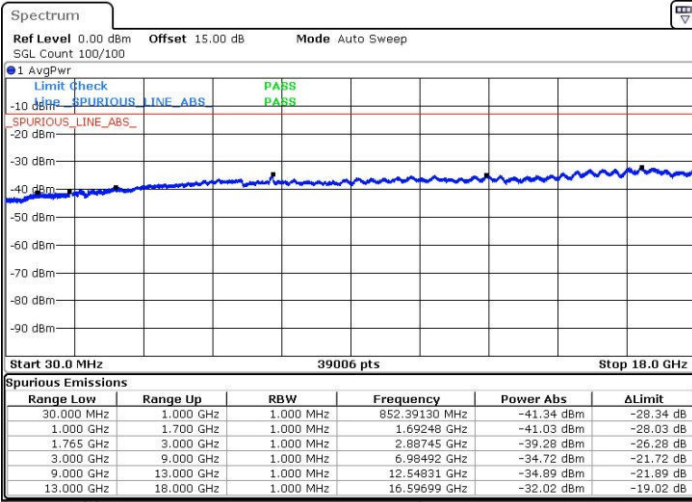

Middle Channel / QPSK

Middle Channel / 16QAM

Date: 31.JUL.2016 05:31:09

Date: 31.JUL.2016 05:32:05

LTE Band 4 / 1.4MHz

Highest Channel / QPSK

Date: 31.JUL.2016 05:33:44

Highest Channel / 16QAM

Date: 31.JUL.2016 05:34:41

LTE Band 4 / 3MHz

Lowest Channel / QPSK

Date: 31.JUL.2016 05:36:20

Lowest Channel / 16QAM

Date: 31.JUL.2016 05:37:16

LTE Band 4 / 3MHz

Middle Channel / QPSK

Middle Channel / 16QAM

Date: 31.JUL.2016 05:38:55

Date: 31.JUL.2016 05:39:51

Highest Channel / QPSK

Highest Channel / 16QAM

Date: 31.JUL.2016 05:41:31

Date: 31.JUL.2016 05:42:27

LTE Band 4 / 5MHz