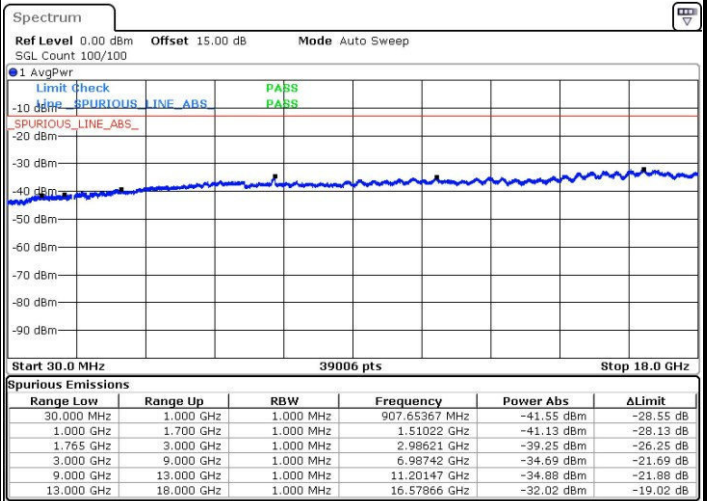

LTE Band 4 / 5MHz

Highest Channel / QPSK

Date: 31.JUL.2016 05:49:18

Highest Channel / 16QAM

Date: 31.JUL.2016 05:50:15

LTE Band 4 / 10MHz

Lowest Channel / QPSK

Date: 31.JUL.2016 05:51:54

Lowest Channel / 16QAM

Date: 31.JUL.2016 05:52:50

LTE Band 4 / 10MHz

Middle Channel / QPSK

Middle Channel / 16QAM

Date: 31.JUL.2016 05:54:29

Date: 31.JUL.2016 05:55:25

Highest Channel / QPSK

Highest Channel / 16QAM

Date: 31.JUL.2016 05:57:04

Date: 31.JUL.2016 05:58:01

LTE Band 4 / 15MHz

Lowest Channel / QPSK

Lowest Channel / 16QAM

Date: 31.JUL.2016 05:59:40

Date: 31.JUL.2016 06:00:36