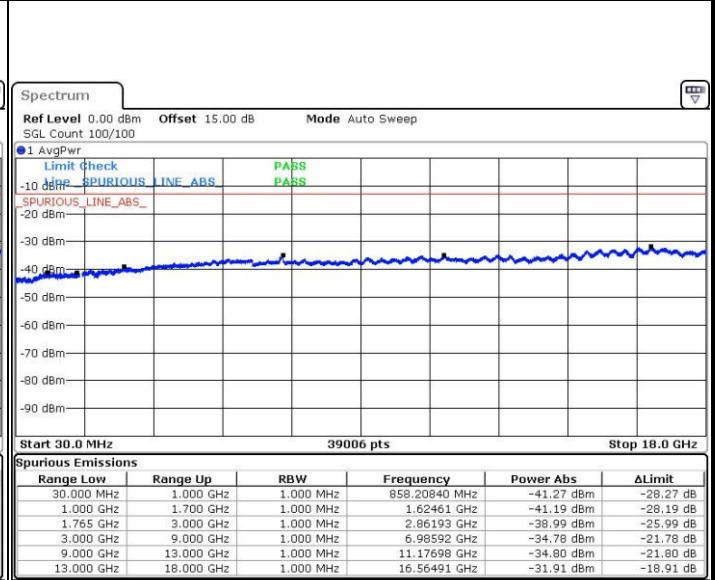

Middle Channel / QPSK

Middle Channel / 16QAM

Date: 31.JUL.2016 06:02:16

Date: 31.JUL.2016 06:03:12

LTE Band 4 / 15MHz

Highest Channel / QPSK

Date: 31.JUL.2016 06:04:51

Highest Channel / 16QAM

Date: 31.JUL.2016 06:05:47

LTE Band 4 / 20MHz

Lowest Channel / QPSK

Date: 31.JUL.2016 06:07:26

Lowest Channel / 16QAM

Date: 31.JUL.2016 06:08:23

LTE Band 4 / 20MHz

Middle Channel / QPSK

Date: 31.JUL.2016 06:10:02

Middle Channel / 16QAM

Date: 31.JUL.2016 06:10:58

Highest Channel / QPSK

Date: 31.JUL.2016 06:12:37

Highest Channel / 16QAM

Date: 31.JUL.2016 06:13:34

LTE Band 7 / 5MHz