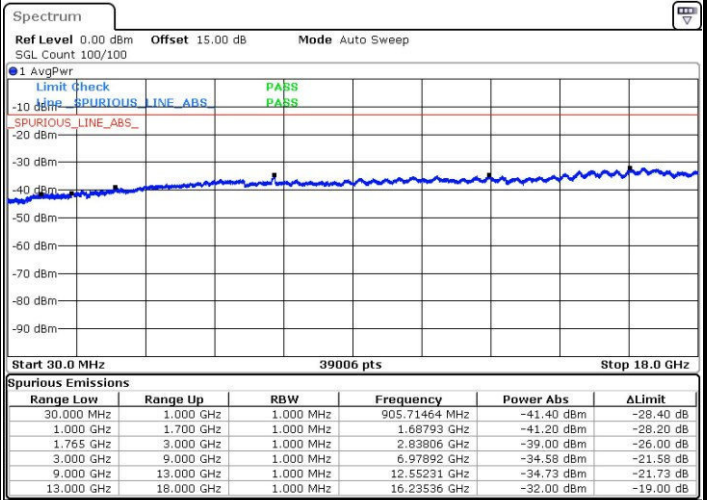

Date: 31.JUL.2016 05:34:41

LTE Band 4 / 3MHz

Lowest Channel / QPSK

Date: 31.JUL.2016 05:36:20

Lowest Channel / 16QAM

Date: 31.JUL.2016 05:37:16

LTE Band 4 / 3MHz

Middle Channel / QPSK

Middle Channel / 16QAM

Date: 31.JUL.2016 05:38:55

Date: 31.JUL.2016 05:39:51

Highest Channel / QPSK

Highest Channel / 16QAM

Date: 31.JUL.2016 05:41:31

Date: 31.JUL.2016 05:42:27

LTE Band 4 / 5MHz