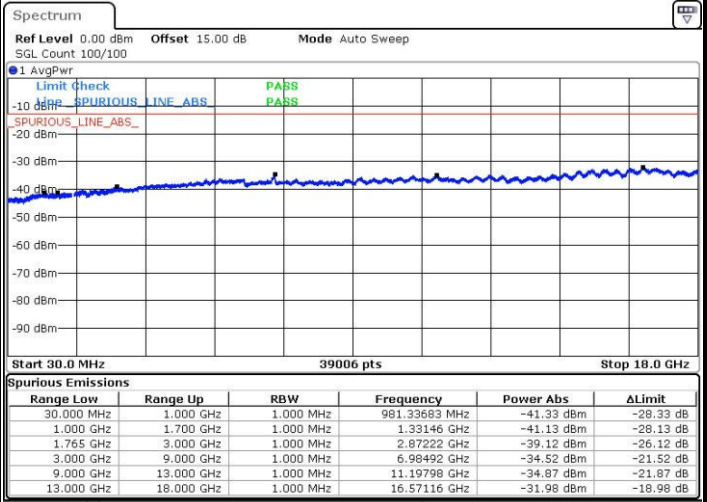

Middle Channel / QPSK

Middle Channel / 16QAM

Date: 31.JUL.2016 05:31:09

Date: 31.JUL.2016 05:32:05

LTE Band 4 / 1.4MHz

Highest Channel / QPSK

Date: 31.JUL.2016 05:33:44

Highest Channel / 16QAM

Date: 31.JUL.2016 05:34:41

LTE Band 4 / 3MHz

Lowest Channel / QPSK

Date: 31.JUL.2016 05:36:20

Lowest Channel / 16QAM

Date: 31.JUL.2016 05:37:16

LTE Band 4 / 3MHz

Middle Channel / QPSK

Middle Channel / 16QAM

Date: 31.JUL.2016 05:38:55

Date: 31.JUL.2016 05:39:51

Highest Channel / QPSK

Highest Channel / 16QAM

Date: 31.JUL.2016 05:41:31

Date: 31.JUL.2016 05:42:27

LTE Band 4 / 5MHz