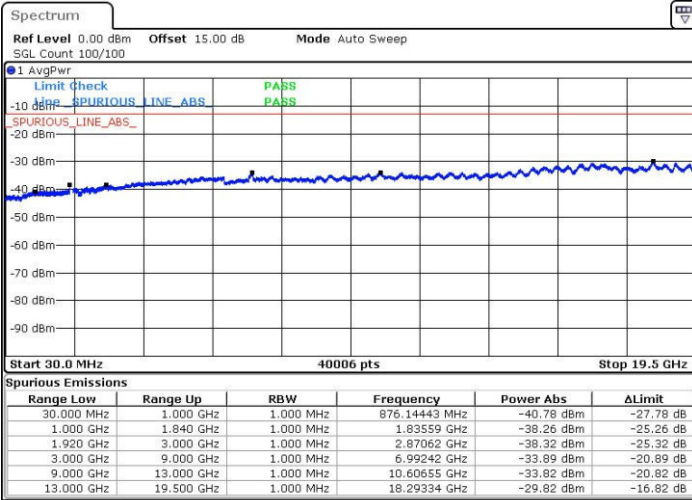

LTE Band 2 / 15MHz

Highest Channel / QPSK

Highest Channel / 16QAM

Date: 31.JUL.2016 04:05:31

Date: 31.JUL.2016 04:06:28

LTE Band 2 / 20MHz

Lowest Channel / QPSK

Lowest Channel / 16QAM

Date: 31.JUL.2016 04:08:07

Date: 31.JUL.2016 04:09:04

LTE Band 2 / 20MHz

Middle Channel / QPSK

Middle Channel / 16QAM

Date: 31.JUL.2016 04:10:43

Date: 31.JUL.2016 04:11:40

Highest Channel / QPSK

Highest Channel / 16QAM

Date: 31.JUL.2016 04:13:19

Date: 31.JUL.2016 04:14:16

LTE Band 4 / 1.4MHz

Lowest Channel / QPSK

Lowest Channel / 16QAM

Date: 31.JUL.2016 05:14:17

Date: 31.JUL.2016 05:29:29

Middle Channel / QPSK

Middle Channel / 16QAM

Date: 31.JUL.2016 05:31:09

Date: 31.JUL.2016 05:32:05

LTE Band 4 / 1.4MHz

Highest Channel / QPSK

Date: 31.JUL.2016 05:33:44

Highest Channel / 16QAM