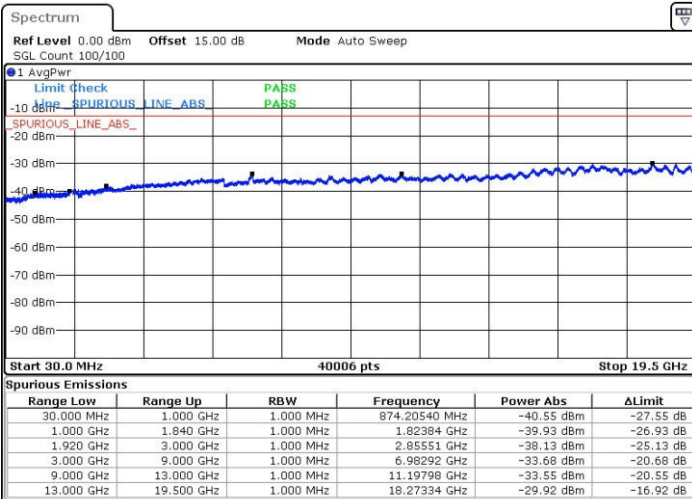

Date: 31.JUL.2016 04:08:07

Date: 31.JUL.2016 04:09:04

LTE Band 2 / 20MHz

Middle Channel / QPSK

Middle Channel / 16QAM

Date: 31.JUL.2016 04:10:43

Date: 31.JUL.2016 04:11:40

Highest Channel / QPSK

Highest Channel / 16QAM

Date: 31.JUL.2016 04:13:19

Date: 31.JUL.2016 04:14:16

LTE Band 4 / 1.4MHz

Lowest Channel / QPSK

Lowest Channel / 16QAM

Date: 31.JUL.2016 05:14:17

Date: 31.JUL.2016 05:29:29