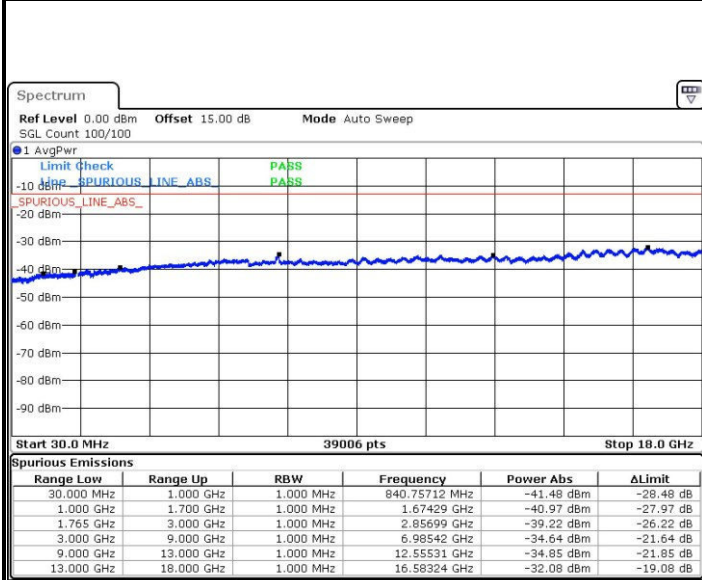

Middle Channel / QPSK

Middle Channel / 16QAM

Date: 31.JUL.2016 06:02:16

Date: 31.JUL.2016 06:03:12

LTE Band 4 / 15MHz

Highest Channel / QPSK

Date: 31.JUL.2016 06:04:51

Highest Channel / 16QAM

Date: 31.JUL.2016 06:05:47

LTE Band 4 / 20MHz

Lowest Channel / QPSK

Date: 31.JUL.2016 06:07:26

Lowest Channel / 16QAM

Date: 31.JUL.2016 06:08:23

LTE Band 4 / 20MHz

Middle Channel / QPSK

Date: 31.JUL.2016 06:10:02

Middle Channel / 16QAM

Date: 31.JUL.2016 06:10:58

Highest Channel / QPSK

Date: 31.JUL.2016 06:12:37

Highest Channel / 16QAM

Date: 31.JUL.2016 06:13:34

LTE Band 7 / 5MHz