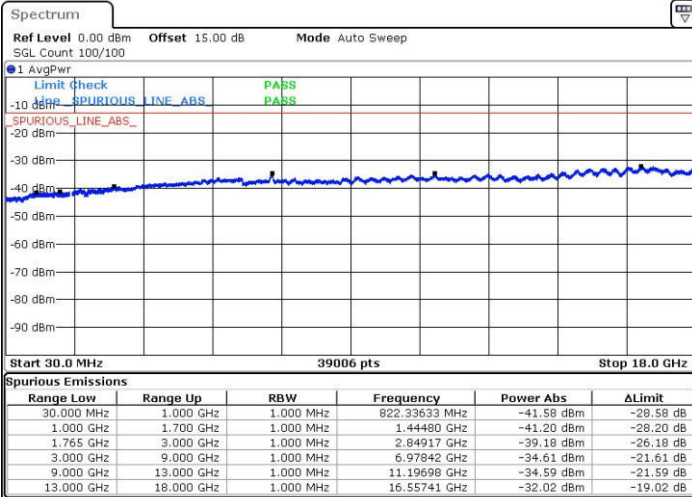

Date: 31.JUL.2016 04:08:07

Date: 31.JUL.2016 04:09:04

LTE Band 2 / 20MHz

Middle Channel / QPSK

Middle Channel / 16QAM

Date: 31.JUL.2016 04:10:43

Date: 31.JUL.2016 04:11:40

Highest Channel / QPSK

Highest Channel / 16QAM

Date: 31.JUL.2016 04:13:19

Date: 31.JUL.2016 04:14:16

LTE Band 4 / 1.4MHz

Lowest Channel / QPSK

Lowest Channel / 16QAM

Date: 31.JUL.2016 05:14:17

Date: 31.JUL.2016 05:29:29

Middle Channel / QPSK

Middle Channel / 16QAM

Date: 31.JUL.2016 05:31:09

Date: 31.JUL.2016 05:32:05

LTE Band 4 / 1.4MHz

Highest Channel / QPSK

Date: 31.JUL.2016 05:33:44

Highest Channel / 16QAM