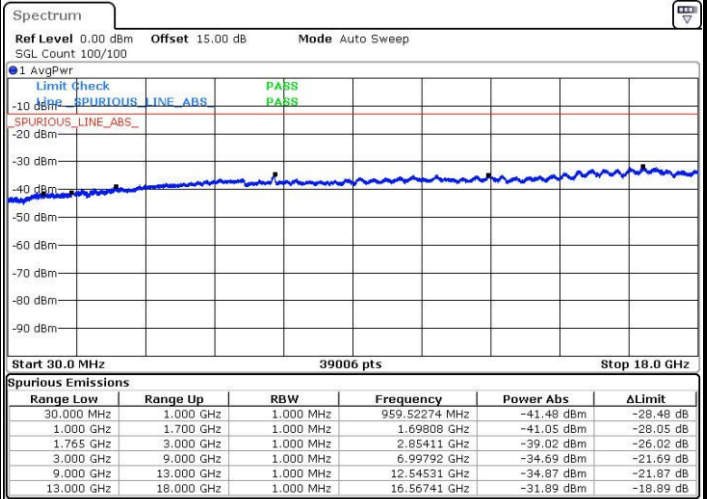

Middle Channel / 16QAM

Date: 31.JUL.2016 05:38:55

Date: 31.JUL.2016 05:39:51

Highest Channel / QPSK

Highest Channel / 16QAM

Date: 31.JUL.2016 05:41:31

Date: 31.JUL.2016 05:42:27

LTE Band 4 / 5MHz

Lowest Channel / QPSK

Lowest Channel / 16QAM

Date: 31.JUL.2016 05:44:07

Date: 31.JUL.2016 05:45:03

Middle Channel / QPSK

Middle Channel / 16QAM

Date: 31.JUL.2016 05:46:42

Date: 31.JUL.2016 05:47:39

LTE Band 4 / 5MHz

Highest Channel / QPSK

Date: 31.JUL.2016 05:49:18

Highest Channel / 16QAM

Date: 31.JUL.2016 05:50:15

LTE Band 4 / 10MHz

Lowest Channel / QPSK

Date: 31.JUL.2016 05:51:54