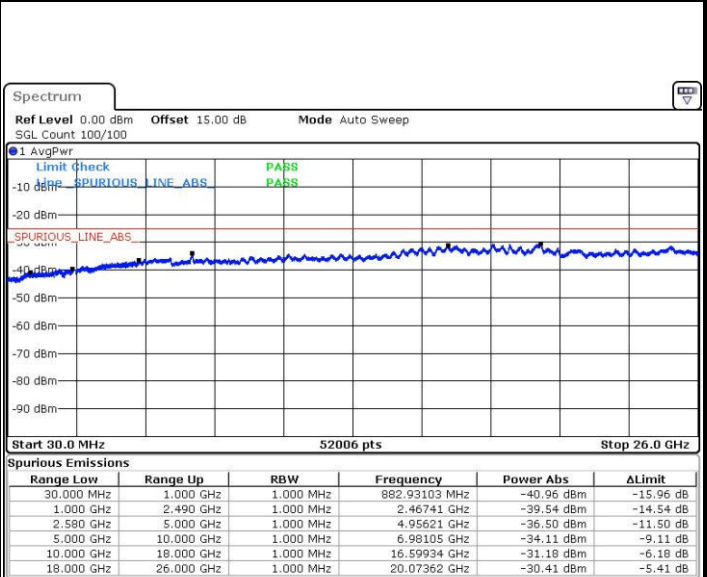

Date: 31.JUL.2016 06:10:02

Middle Channel / 16QAM

Date: 31.JUL.2016 06:10:58

Highest Channel / QPSK

Date: 31.JUL.2016 06:12:37

Highest Channel / 16QAM

Date: 31.JUL.2016 06:13:34

LTE Band 7 / 5MHz

Lowest Channel / QPSK

Lowest Channel / 16QAM

Date: 31.JUL.2016 06:39:05

Date: 31.JUL.2016 06:39:59

Middle Channel / QPSK

Middle Channel / 16QAM

Date: 31.JUL.2016 06:41:36

Date: 31.JUL.2016 06:42:30

LTE Band 7 / 5MHz

Highest Channel / QPSK

Date: 31.JUL.2016 06:44:07

Highest Channel / 16QAM

Date: 31.JUL.2016 06:45:01

LTE Band 7 / 10MHz

Lowest Channel / QPSK

Date: 31.JUL.2016 06:46:37

Lowest Channel / 16QAM

Date: 31.JUL.2016 06:47:31