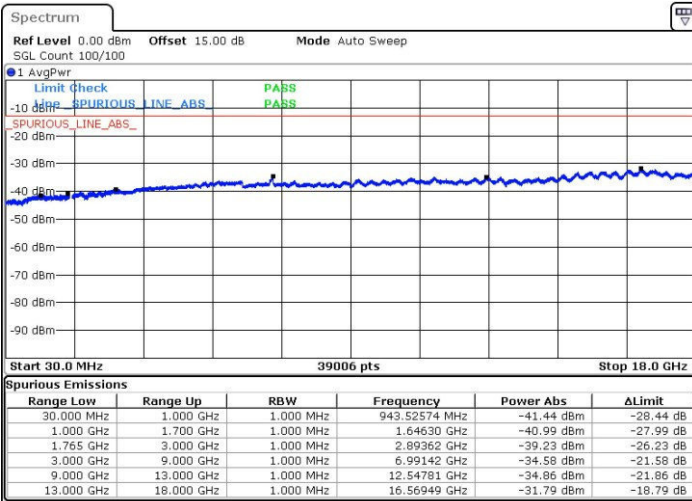

LTE Band 4 / 5MHz

Highest Channel / QPSK

Date: 31.JUL.2016 05:49:18

Highest Channel / 16QAM

Date: 31.JUL.2016 05:50:15

LTE Band 4 / 10MHz

Lowest Channel / QPSK

Date: 31.JUL.2016 05:51:54

Lowest Channel / 16QAM

Date: 31.JUL.2016 05:52:50

LTE Band 4 / 10MHz

Middle Channel / QPSK

Middle Channel / 16QAM

Date: 31.JUL.2016 05:54:29

Date: 31.JUL.2016 05:55:25

Highest Channel / QPSK

Highest Channel / 16QAM

Date: 31.JUL.2016 05:57:04

Date: 31.JUL.2016 05:58:01

LTE Band 4 / 15MHz

Lowest Channel / QPSK

Lowest Channel / 16QAM

Date: 31.JUL.2016 05:59:40

Date: 31.JUL.2016 06:00:36