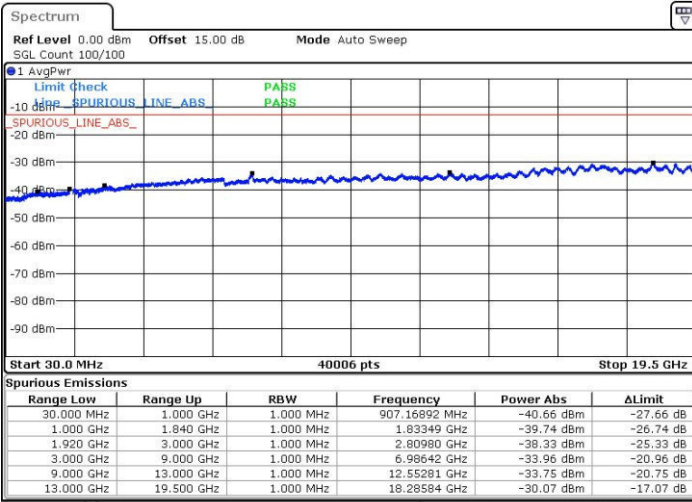

LTE Band 2 / 15MHz

Highest Channel / QPSK

Highest Channel / 16QAM

Date: 31.JUL.2016 04:05:31

Date: 31.JUL.2016 04:06:28

LTE Band 2 / 20MHz

Lowest Channel / QPSK

Lowest Channel / 16QAM

Date: 31.JUL.2016 04:08:07

Date: 31.JUL.2016 04:09:04

LTE Band 2 / 20MHz

Middle Channel / QPSK

Middle Channel / 16QAM

Date: 31.JUL.2016 04:10:43

Date: 31.JUL.2016 04:11:40

Highest Channel / QPSK

Highest Channel / 16QAM

Date: 31.JUL.2016 04:13:19

Date: 31.JUL.2016 04:14:16

LTE Band 4 / 1.4MHz

Lowest Channel / QPSK

Lowest Channel / 16QAM

Date: 31.JUL.2016 05:14:17

Date: 31.JUL.2016 05:29:29