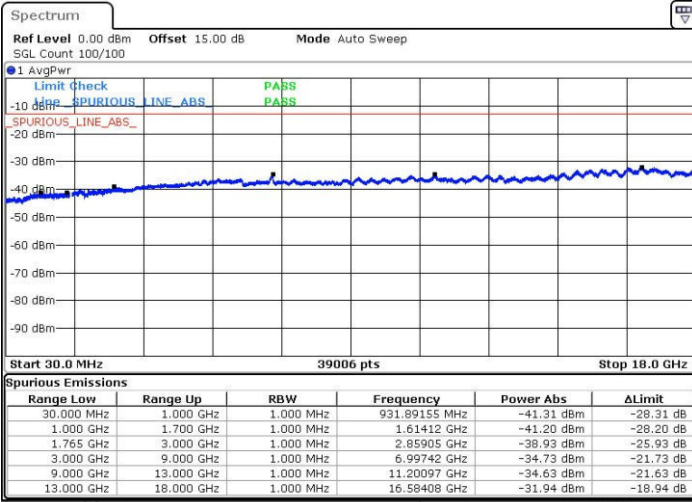

LTE Band 4 / 5MHz

Highest Channel / QPSK

Date: 31.JUL.2016 05:49:18

Highest Channel / 16QAM

Date: 31.JUL.2016 05:50:15

LTE Band 4 / 10MHz

Lowest Channel / QPSK

Date: 31.JUL.2016 05:51:54

Lowest Channel / 16QAM

Date: 31.JUL.2016 05:52:50

LTE Band 4 / 10MHz

Middle Channel / QPSK

Middle Channel / 16QAM

Date: 31.JUL.2016 05:54:29

Date: 31.JUL.2016 05:55:25

Highest Channel / QPSK

Highest Channel / 16QAM

Date: 31.JUL.2016 05:57:04

Date: 31.JUL.2016 05:58:01

LTE Band 4 / 15MHz

Lowest Channel / QPSK

Lowest Channel / 16QAM

Date: 31.JUL.2016 05:59:40

Date: 31.JUL.2016 06:00:36