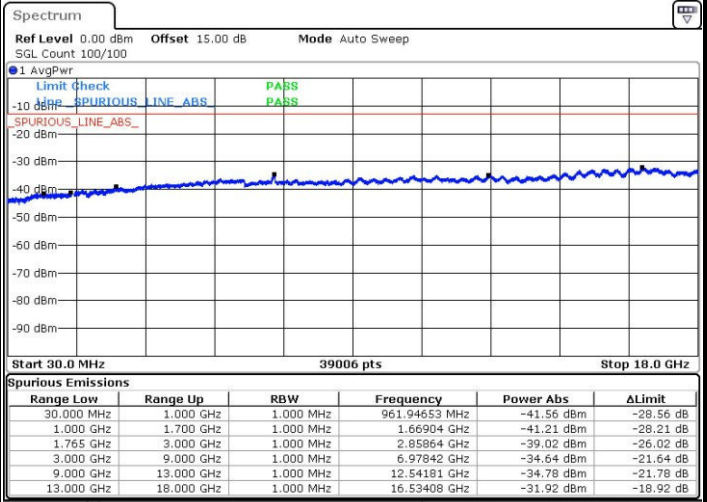

Lowest Channel / 16QAM

Date: 31.JUL.2016 05:52:50

LTE Band 4 / 10MHz

Middle Channel / QPSK

Middle Channel / 16QAM

Date: 31.JUL.2016 05:54:29

Date: 31.JUL.2016 05:55:25

Highest Channel / QPSK

Highest Channel / 16QAM

Date: 31.JUL.2016 05:57:04

Date: 31.JUL.2016 05:58:01

LTE Band 4 / 15MHz

Lowest Channel / QPSK

Lowest Channel / 16QAM

Date: 31.JUL.2016 05:59:40

Date: 31.JUL.2016 06:00:36

Middle Channel / QPSK

Middle Channel / 16QAM

Date: 31.JUL.2016 06:02:16

Date: 31.JUL.2016 06:03:12

LTE Band 4 / 15MHz

Highest Channel / QPSK

Date: 31.JUL.2016 06:04:51

Highest Channel / 16QAM