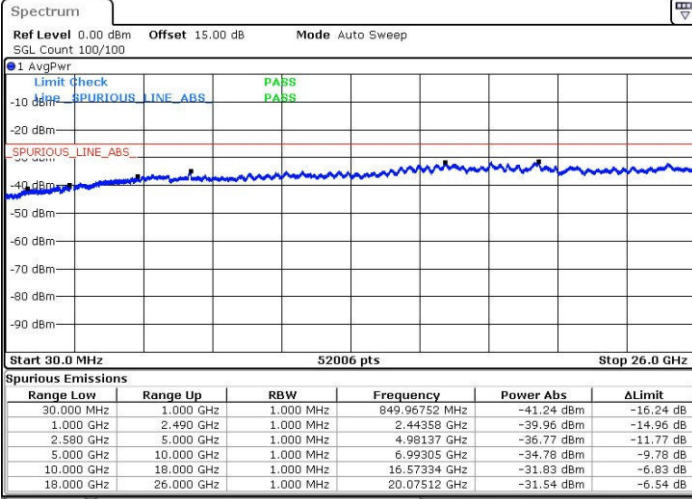

Date: 31.JUL.2016 06:05:47

LTE Band 4 / 20MHz

Lowest Channel / QPSK

Date: 31.JUL.2016 06:07:26

Lowest Channel / 16QAM

Date: 31.JUL.2016 06:08:23

LTE Band 4 / 20MHz

Middle Channel / QPSK

Date: 31.JUL.2016 06:10:02

Middle Channel / 16QAM

Date: 31.JUL.2016 06:10:58

Highest Channel / QPSK

Date: 31.JUL.2016 06:12:37

Highest Channel / 16QAM

Date: 31.JUL.2016 06:13:34

LTE Band 7 / 5MHz

Lowest Channel / QPSK

Lowest Channel / 16QAM

Date: 31.JUL.2016 06:39:05

Date: 31.JUL.2016 06:39:59

Middle Channel / QPSK

Middle Channel / 16QAM

Date: 31.JUL.2016 06:41:36

Date: 31.JUL.2016 06:42:30

LTE Band 7 / 5MHz

Highest Channel / QPSK

Date: 31.JUL.2016 06:44:07

Highest Channel / 16QAM

Date: 31.JUL.2016 06:45:01

LTE Band 7 / 10MHz

Lowest Channel / QPSK

Date: 31.JUL.2016 06:46:37