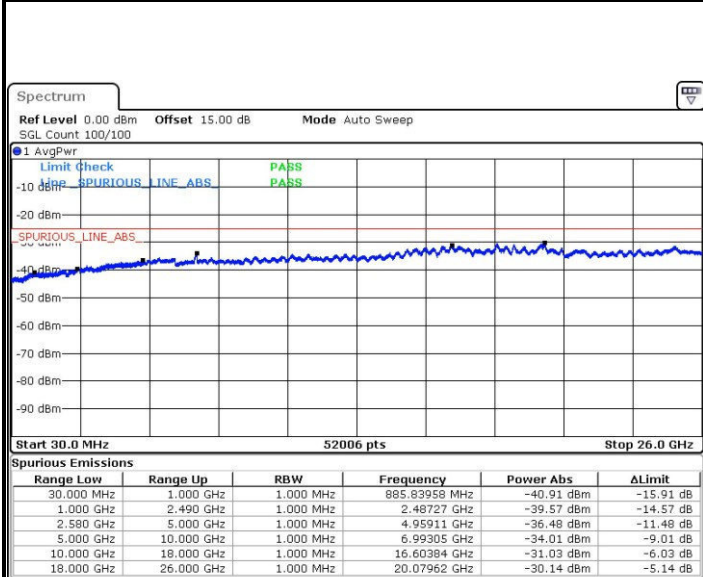

Lowest Channel / QPSK

Lowest Channel / 16QAM

Date: 31.JUL.2016 06:39:05

Date: 31.JUL.2016 06:39:59

Middle Channel / QPSK

Middle Channel / 16QAM

Date: 31.JUL.2016 06:41:36

Date: 31.JUL.2016 06:42:30

LTE Band 7 / 5MHz

Highest Channel / QPSK

Date: 31.JUL.2016 06:44:07

Highest Channel / 16QAM

Date: 31.JUL.2016 06:45:01

LTE Band 7 / 10MHz

Lowest Channel / QPSK

Date: 31.JUL.2016 06:46:37

Lowest Channel / 16QAM

Date: 31.JUL.2016 06:47:31