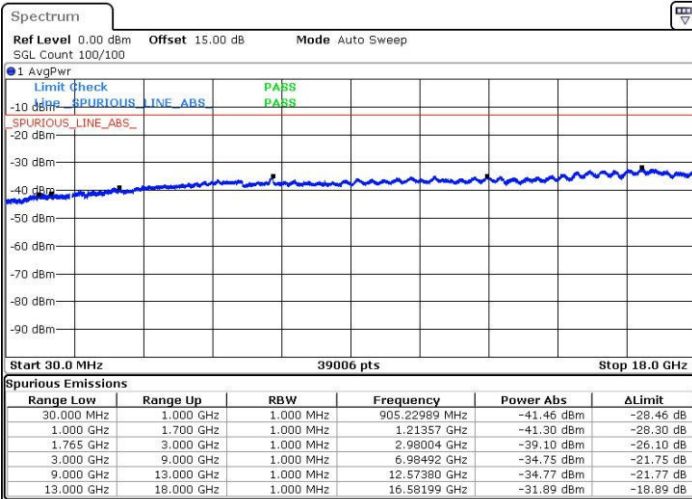

Date: 31.JUL.2016 04:08:07

Date: 31.JUL.2016 04:09:04

LTE Band 2 / 20MHz

Middle Channel / QPSK

Middle Channel / 16QAM

Date: 31.JUL.2016 04:10:43

Date: 31.JUL.2016 04:11:40

Highest Channel / QPSK

Highest Channel / 16QAM

Date: 31.JUL.2016 04:13:19

Date: 31.JUL.2016 04:14:16

LTE Band 4 / 1.4MHz

Lowest Channel / QPSK

Lowest Channel / 16QAM

Date: 31.JUL.2016 05:14:17

Date: 31.JUL.2016 05:29:29

Middle Channel / QPSK

Middle Channel / 16QAM

Date: 31.JUL.2016 05:31:09

Date: 31.JUL.2016 05:32:05

LTE Band 4 / 1.4MHz

Highest Channel / QPSK

Date: 31.JUL.2016 05:33:44

Highest Channel / 16QAM