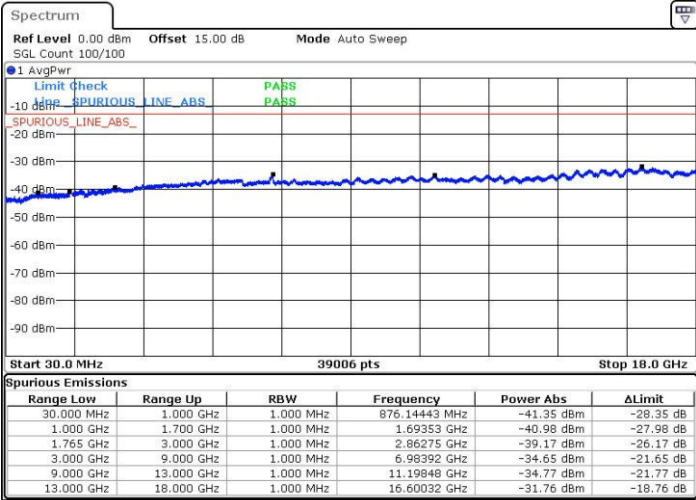

Date: 31.JUL.2016 05:34:41

LTE Band 4 / 3MHz

Lowest Channel / QPSK

Date: 31.JUL.2016 05:36:20

Lowest Channel / 16QAM

Date: 31.JUL.2016 05:37:16

LTE Band 4 / 3MHz

Middle Channel / QPSK

Middle Channel / 16QAM

Date: 31.JUL.2016 05:38:55

Date: 31.JUL.2016 05:39:51

Highest Channel / QPSK

Highest Channel / 16QAM

Date: 31.JUL.2016 05:41:31

Date: 31.JUL.2016 05:42:27

LTE Band 4 / 5MHz

Lowest Channel / QPSK

Lowest Channel / 16QAM

Date: 31.JUL.2016 05:44:07

Date: 31.JUL.2016 05:45:03

Middle Channel / QPSK

Middle Channel / 16QAM

Date: 31.JUL.2016 05:46:42

Date: 31.JUL.2016 05:47:39