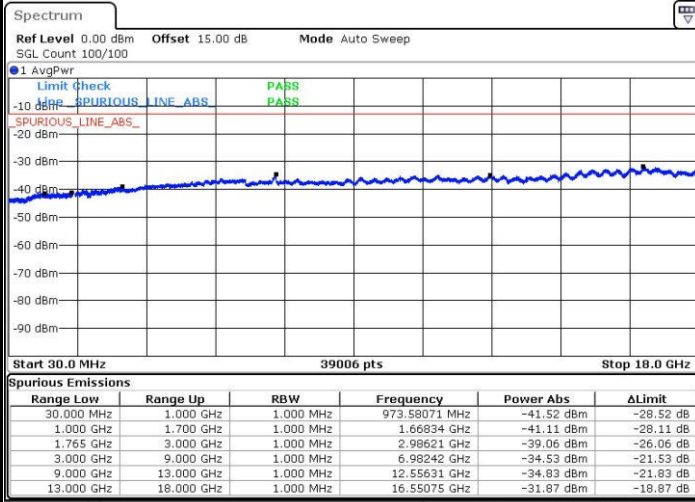

Middle Channel / 16QAM

Date: 31.JUL.2016 05:38:55

Date: 31.JUL.2016 05:39:51

Highest Channel / QPSK

Highest Channel / 16QAM

Date: 31.JUL.2016 05:41:31

Date: 31.JUL.2016 05:42:27

LTE Band 4 / 5MHz

Lowest Channel / QPSK

Lowest Channel / 16QAM

Date: 31.JUL.2016 05:44:07

Date: 31.JUL.2016 05:45:03

Middle Channel / QPSK

Middle Channel / 16QAM

Date: 31.JUL.2016 05:46:42

Date: 31.JUL.2016 05:47:39

LTE Band 4 / 5MHz

Highest Channel / QPSK

Date: 31.JUL.2016 05:49:18

Highest Channel / 16QAM

Date: 31.JUL.2016 05:50:15

LTE Band 4 / 10MHz

Lowest Channel / QPSK

Date: 31.JUL.2016 05:51:54