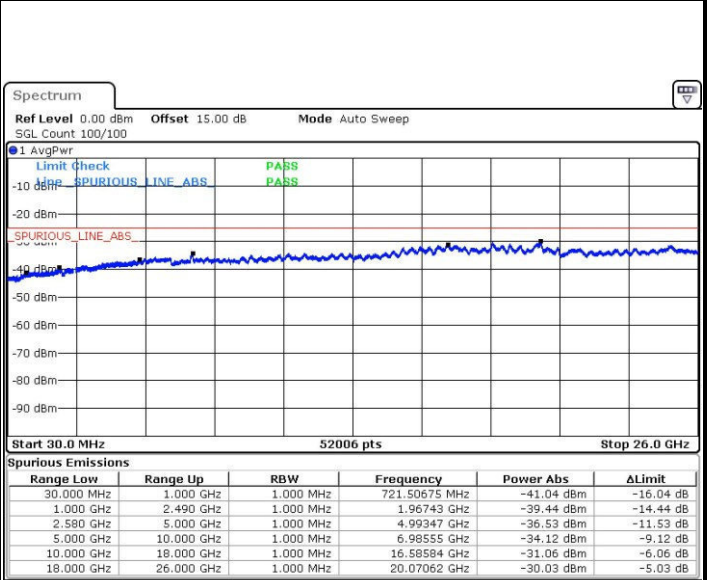

Date: 31.JUL.2016 06:10:02

Middle Channel / 16QAM

Date: 31.JUL.2016 06:10:58

Highest Channel / QPSK

Date: 31.JUL.2016 06:12:37

Highest Channel / 16QAM

Date: 31.JUL.2016 06:13:34

LTE Band 7 / 5MHz

Lowest Channel / QPSK

Lowest Channel / 16QAM

Date: 31.JUL.2016 06:39:05

Date: 31.JUL.2016 06:39:59

Middle Channel / QPSK

Middle Channel / 16QAM

Date: 31.JUL.2016 06:41:36

Date: 31.JUL.2016 06:42:30

LTE Band 7 / 5MHz

Highest Channel / QPSK

Date: 31.JUL.2016 06:44:07

Highest Channel / 16QAM

Date: 31.JUL.2016 06:45:01

LTE Band 7 / 10MHz

Lowest Channel / QPSK

Date: 31.JUL.2016 06:46:37