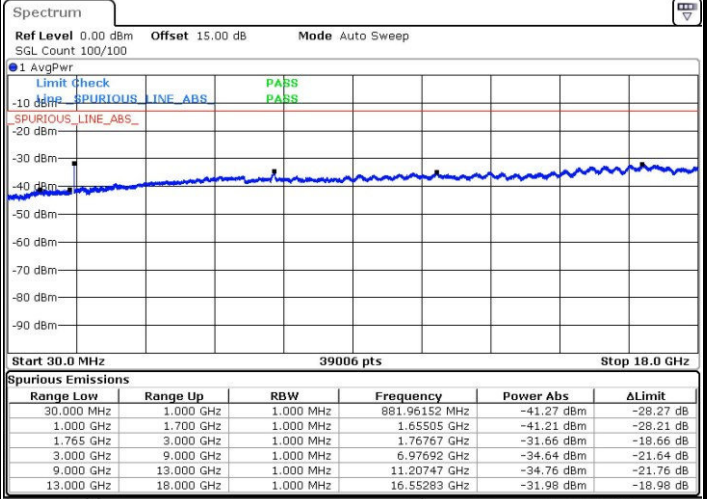

Highest Channel / 16QAM

Date: 31.JUL.2016 05:57:04

Date: 31.JUL.2016 05:58:01

LTE Band 4 / 15MHz

Lowest Channel / QPSK

Lowest Channel / 16QAM

Date: 31.JUL.2016 05:59:40

Date: 31.JUL.2016 06:00:36

Middle Channel / QPSK

Middle Channel / 16QAM

Date: 31.JUL.2016 06:02:16

Date: 31.JUL.2016 06:03:12

LTE Band 4 / 15MHz

Highest Channel / QPSK

Date: 31.JUL.2016 06:04:51

Highest Channel / 16QAM

Date: 31.JUL.2016 06:05:47

LTE Band 4 / 20MHz

Lowest Channel / QPSK

Date: 31.JUL.2016 06:07:26

Lowest Channel / 16QAM

Date: 31.JUL.2016 06:08:23

LTE Band 4 / 20MHz

Middle Channel / QPSK