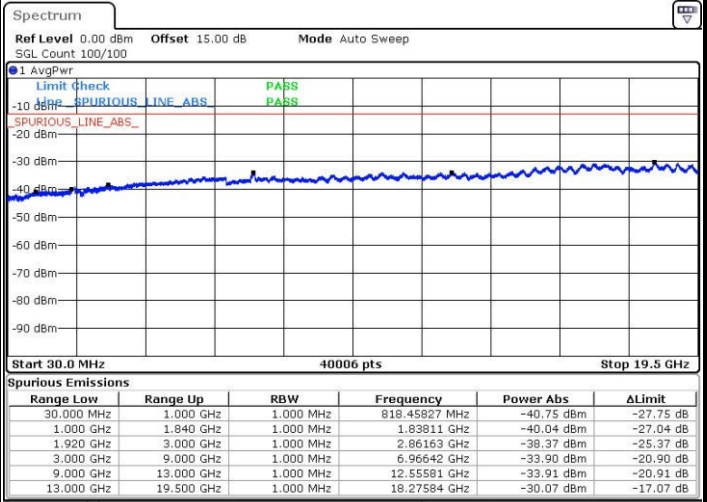

LTE Band 2 / 15MHz

Highest Channel / QPSK

Highest Channel / 16QAM

Date: 31.JUL.2016 04:05:31

Date: 31.JUL.2016 04:06:28

LTE Band 2 / 20MHz

Lowest Channel / QPSK

Lowest Channel / 16QAM

Date: 31.JUL.2016 04:08:07

Date: 31.JUL.2016 04:09:04

LTE Band 2 / 20MHz

Middle Channel / QPSK

Middle Channel / 16QAM

Date: 31.JUL.2016 04:10:43

Date: 31.JUL.2016 04:11:40

Highest Channel / QPSK

Highest Channel / 16QAM

Date: 31.JUL.2016 04:13:19

Date: 31.JUL.2016 04:14:16

LTE Band 4 / 1.4MHz

Lowest Channel / QPSK

Lowest Channel / 16QAM

Date: 31.JUL.2016 05:14:17

Date: 31.JUL.2016 05:29:29