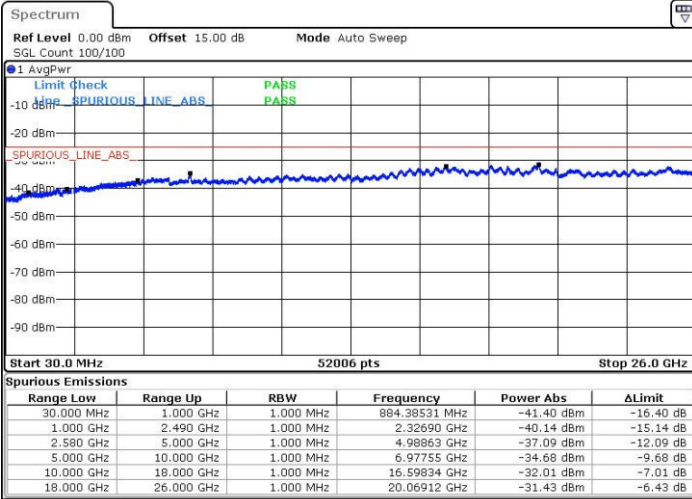

Date: 31.JUL.2016 06:10:02

Middle Channel / 16QAM

Date: 31.JUL.2016 06:10:58

Highest Channel / QPSK

Date: 31.JUL.2016 06:12:37

Highest Channel / 16QAM

Date: 31.JUL.2016 06:13:34

LTE Band 7 / 5MHz

Lowest Channel / QPSK

Lowest Channel / 16QAM

Date: 31.JUL.2016 06:39:05

Date: 31.JUL.2016 06:39:59

Middle Channel / QPSK

Middle Channel / 16QAM

Date: 31.JUL.2016 06:41:36

Date: 31.JUL.2016 06:42:30

LTE Band 7 / 5MHz

Highest Channel / QPSK

Date: 31.JUL.2016 06:44:07

Highest Channel / 16QAM

Date: 31.JUL.2016 06:45:01

LTE Band 7 / 10MHz

Lowest Channel / QPSK

Date: 31.JUL.2016 06:46:37