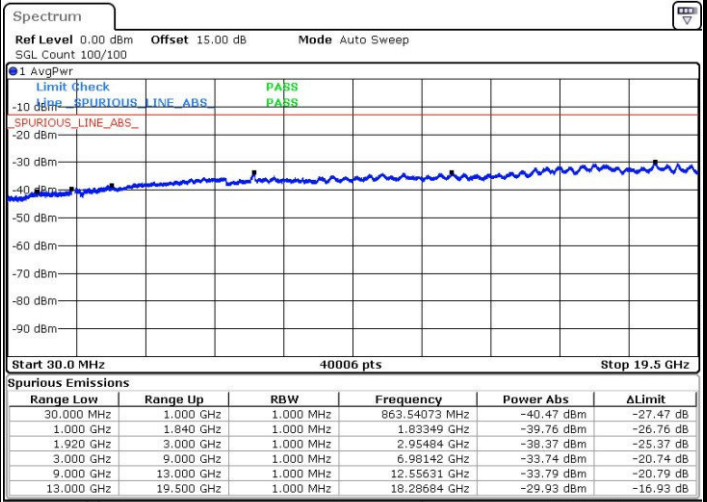

LTE Band 2 / 15MHz

Highest Channel / QPSK

Highest Channel / 16QAM

Date: 31.JUL.2016 04:05:31

Date: 31.JUL.2016 04:06:28

LTE Band 2 / 20MHz

Lowest Channel / QPSK

Lowest Channel / 16QAM

Date: 31.JUL.2016 04:08:07

Date: 31.JUL.2016 04:09:04

LTE Band 2 / 20MHz

Middle Channel / QPSK

Middle Channel / 16QAM

Date: 31.JUL.2016 04:10:43

Date: 31.JUL.2016 04:11:40

Highest Channel / QPSK

Highest Channel / 16QAM

Date: 31.JUL.2016 04:13:19

Date: 31.JUL.2016 04:14:16

LTE Band 4 / 1.4MHz

Lowest Channel / QPSK

Lowest Channel / 16QAM

Date: 31.JUL.2016 05:14:17

Date: 31.JUL.2016 05:29:29