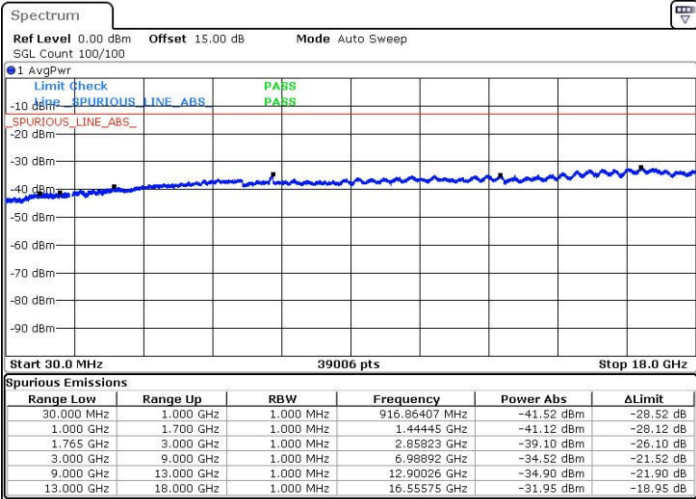

Middle Channel / 16QAM

Date: 31.JUL.2016 05:38:55

Date: 31.JUL.2016 05:39:51

Highest Channel / QPSK

Highest Channel / 16QAM

Date: 31.JUL.2016 05:41:31

Date: 31.JUL.2016 05:42:27

LTE Band 4 / 5MHz

Lowest Channel / QPSK

Lowest Channel / 16QAM

Date: 31.JUL.2016 05:44:07

Date: 31.JUL.2016 05:45:03

Middle Channel / QPSK

Middle Channel / 16QAM

Date: 31.JUL.2016 05:46:42

Date: 31.JUL.2016 05:47:39

LTE Band 4 / 5MHz

Highest Channel / QPSK

Date: 31.JUL.2016 05:49:18

Highest Channel / 16QAM

Date: 31.JUL.2016 05:50:15

LTE Band 4 / 10MHz

Lowest Channel / QPSK

Date: 31.JUL.2016 05:51:54