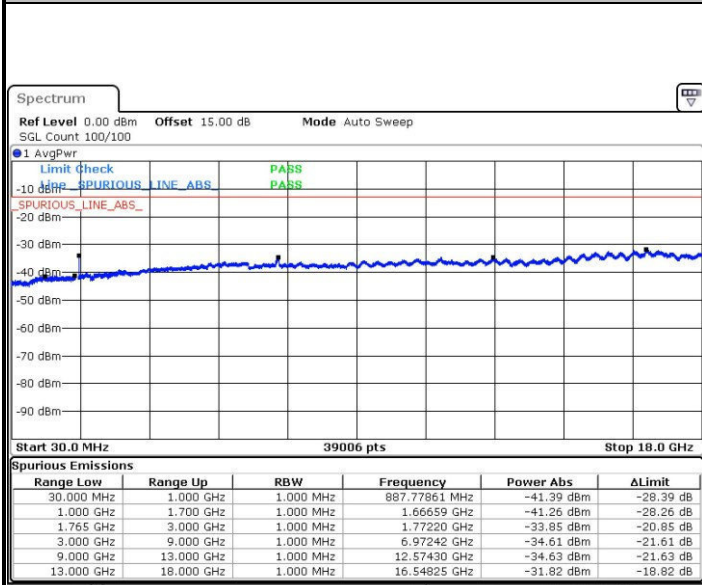

Middle Channel / QPSK

Middle Channel / 16QAM

Date: 31.JUL.2016 06:02:16

Date: 31.JUL.2016 06:03:12

LTE Band 4 / 15MHz

Highest Channel / QPSK

Date: 31.JUL.2016 06:04:51

Highest Channel / 16QAM

Date: 31.JUL.2016 06:05:47

LTE Band 4 / 20MHz

Lowest Channel / QPSK

Date: 31.JUL.2016 06:07:26

Lowest Channel / 16QAM

Date: 31.JUL.2016 06:08:23

LTE Band 4 / 20MHz

Middle Channel / QPSK

Date: 31.JUL.2016 06:10:02

Middle Channel / 16QAM

Date: 31.JUL.2016 06:10:58

Highest Channel / QPSK

Date: 31.JUL.2016 06:12:37

Highest Channel / 16QAM

Date: 31.JUL.2016 06:13:34

LTE Band 7 / 5MHz