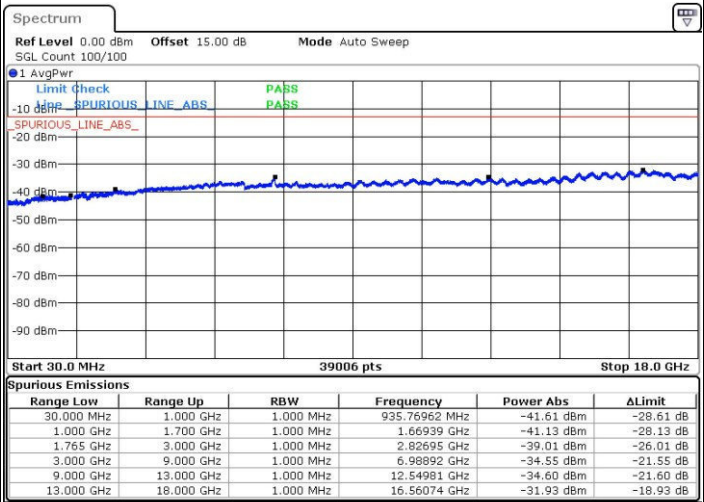

LTE Band 4 / 5MHz

Highest Channel / QPSK

Date: 31.JUL.2016 05:49:18

Highest Channel / 16QAM

Date: 31.JUL.2016 05:50:15

LTE Band 4 / 10MHz

Lowest Channel / QPSK

Date: 31.JUL.2016 05:51:54

Lowest Channel / 16QAM

Date: 31.JUL.2016 05:52:50

LTE Band 4 / 10MHz

Middle Channel / QPSK

Middle Channel / 16QAM

Date: 31.JUL.2016 05:54:29

Date: 31.JUL.2016 05:55:25

Highest Channel / QPSK