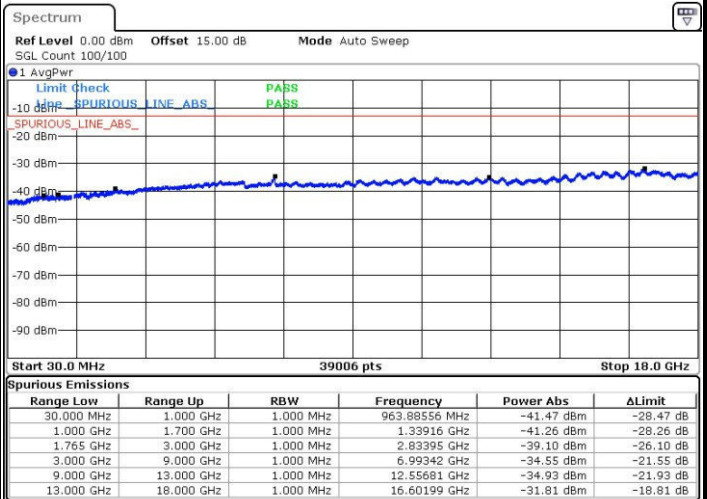

Middle Channel / 16QAM

Date: 31.JUL.2016 05:38:55

Date: 31.JUL.2016 05:39:51

Highest Channel / QPSK

Highest Channel / 16QAM

Date: 31.JUL.2016 05:41:31

Date: 31.JUL.2016 05:42:27

LTE Band 4 / 5MHz