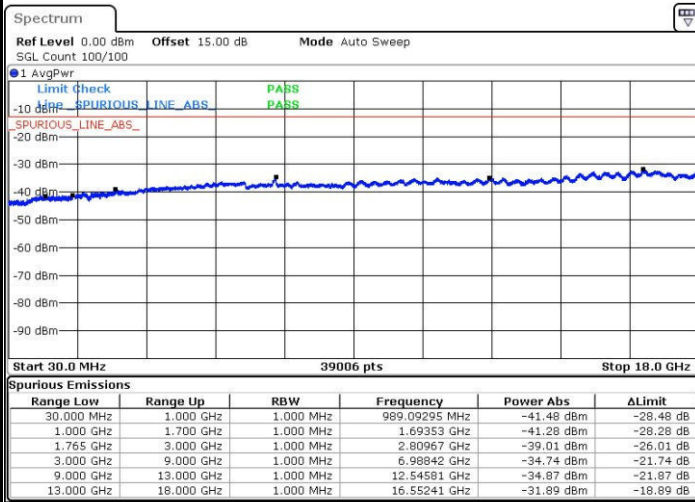

LTE Band 4 / 5MHz

Highest Channel / QPSK

Date: 31.JUL.2016 05:49:18

Highest Channel / 16QAM

Date: 31.JUL.2016 05:50:15

LTE Band 4 / 10MHz

Lowest Channel / QPSK

Date: 31.JUL.2016 05:51:54

Lowest Channel / 16QAM

Date: 31.JUL.2016 05:52:50

LTE Band 4 / 10MHz

Middle Channel / QPSK

Middle Channel / 16QAM

Date: 31.JUL.2016 05:54:29

Date: 31.JUL.2016 05:55:25

Highest Channel / QPSK