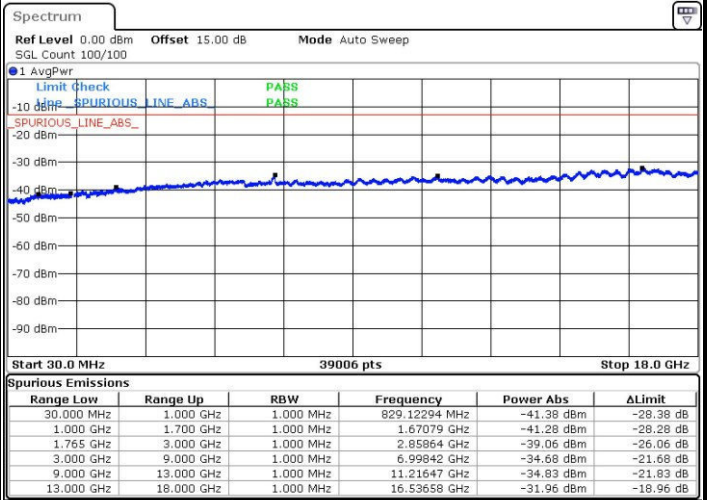

Middle Channel / QPSK

Middle Channel / 16QAM

Date: 31.JUL.2016 06:02:16

Date: 31.JUL.2016 06:03:12

LTE Band 4 / 15MHz

Highest Channel / QPSK

Date: 31.JUL.2016 06:04:51

Highest Channel / 16QAM

Date: 31.JUL.2016 06:05:47

LTE Band 4 / 20MHz

Lowest Channel / QPSK

Date: 31.JUL.2016 06:07:26

Lowest Channel / 16QAM

Date: 31.JUL.2016 06:08:23

LTE Band 4 / 20MHz

Middle Channel / QPSK

Date: 31.JUL.2016 06:10:02

Middle Channel / 16QAM

Date: 31.JUL.2016 06:10:58

Highest Channel / QPSK

Date: 31.JUL.2016 06:12:37

Highest Channel / 16QAM

Date: 31.JUL.2016 06:13:34

LTE Band 7 / 5MHz