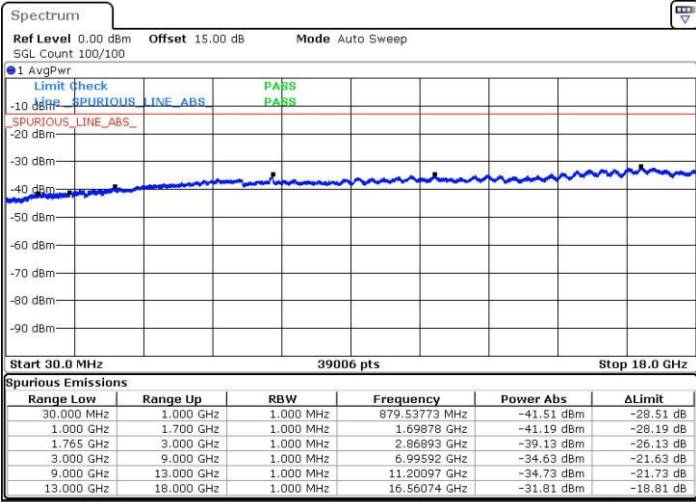

Lowest Channel / 16QAM

Date: 31.JUL.2016 05:52:50

LTE Band 4 / 10MHz

Middle Channel / QPSK

Middle Channel / 16QAM

Date: 31.JUL.2016 05:54:29

Date: 31.JUL.2016 05:55:25

Highest Channel / QPSK

Highest Channel / 16QAM

Date: 31.JUL.2016 05:57:04

Date: 31.JUL.2016 05:58:01

LTE Band 4 / 15MHz

Lowest Channel / QPSK

Lowest Channel / 16QAM

Date: 31.JUL.2016 05:59:40

Date: 31.JUL.2016 06:00:36

Middle Channel / QPSK

Middle Channel / 16QAM

Date: 31.JUL.2016 06:02:16

Date: 31.JUL.2016 06:03:12

LTE Band 4 / 15MHz

Highest Channel / QPSK

Date: 31.JUL.2016 06:04:51

Highest Channel / 16QAM