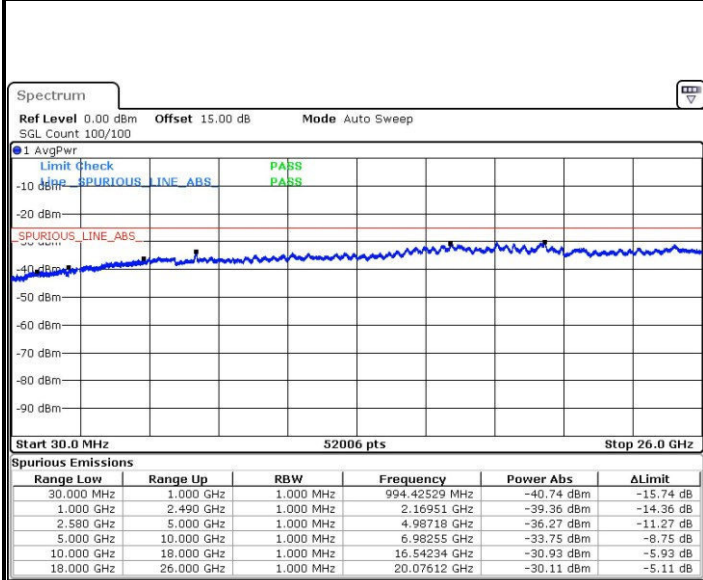

Date: 31.JUL.2016 06:10:02

Middle Channel / 16QAM

Date: 31.JUL.2016 06:10:58

Highest Channel / QPSK

Date: 31.JUL.2016 06:12:37

Highest Channel / 16QAM

Date: 31.JUL.2016 06:13:34

LTE Band 7 / 5MHz

Lowest Channel / QPSK

Lowest Channel / 16QAM

Date: 31.JUL.2016 06:39:05

Date: 31.JUL.2016 06:39:59

Middle Channel / QPSK

Middle Channel / 16QAM

Date: 31.JUL.2016 06:41:36

Date: 31.JUL.2016 06:42:30

LTE Band 7 / 5MHz

Highest Channel / QPSK

Date: 31.JUL.2016 06:44:07

Highest Channel / 16QAM

Date: 31.JUL.2016 06:45:01

LTE Band 7 / 10MHz

Lowest Channel / QPSK

Date: 31.JUL.2016 06:46:37