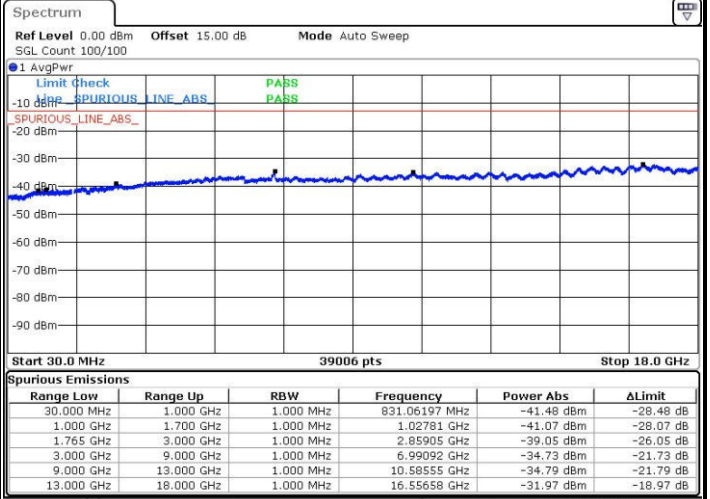

Highest Channel / 16QAM

Date: 31.JUL.2016 04:13:19

Date: 31.JUL.2016 04:14:16

LTE Band 4 / 1.4MHz

Lowest Channel / QPSK

Lowest Channel / 16QAM

Date: 31.JUL.2016 05:14:17

Date: 31.JUL.2016 05:29:29

Middle Channel / QPSK

Middle Channel / 16QAM

Date: 31.JUL.2016 05:31:09

Date: 31.JUL.2016 05:32:05

LTE Band 4 / 1.4MHz

Highest Channel / QPSK

Date: 31.JUL.2016 05:33:44

Highest Channel / 16QAM

Date: 31.JUL.2016 05:34:41

LTE Band 4 / 3MHz

Lowest Channel / QPSK

Date: 31.JUL.2016 05:36:20

Lowest Channel / 16QAM

Date: 31.JUL.2016 05:37:16

LTE Band 4 / 3MHz

Middle Channel / QPSK

Middle Channel / 16QAM

Date: 31.JUL.2016 05:38:55

Date: 31.JUL.2016 05:39:51

Highest Channel / QPSK

Highest Channel / 16QAM

Date: 31.JUL.2016 05:41:31

Date: 31.JUL.2016 05:42:27

LTE Band 4 / 5MHz