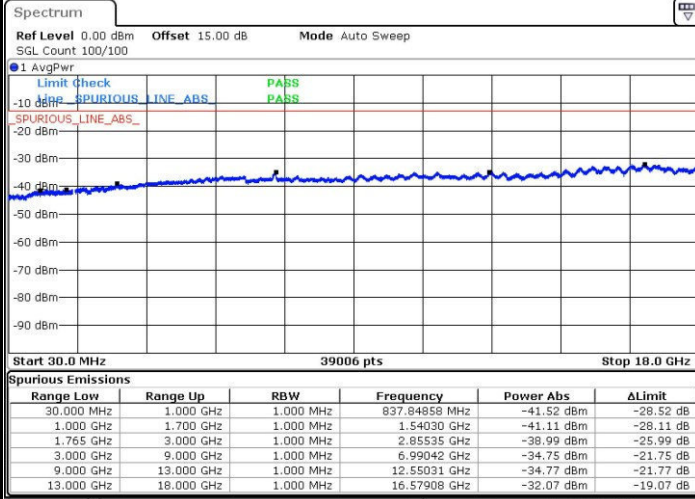

Highest Channel / 16QAM

Date: 31.JUL.2016 04:13:19

Date: 31.JUL.2016 04:14:16

LTE Band 4 / 1.4MHz

Lowest Channel / QPSK

Lowest Channel / 16QAM

Date: 31.JUL.2016 05:14:17

Date: 31.JUL.2016 05:29:29

Middle Channel / QPSK

Middle Channel / 16QAM

Date: 31.JUL.2016 05:31:09

Date: 31.JUL.2016 05:32:05

LTE Band 4 / 1.4MHz

Highest Channel / QPSK

Date: 31.JUL.2016 05:33:44

Highest Channel / 16QAM

Date: 31.JUL.2016 05:34:41

LTE Band 4 / 3MHz

Lowest Channel / QPSK

Date: 31.JUL.2016 05:36:20

Lowest Channel / 16QAM

Date: 31.JUL.2016 05:37:16

LTE Band 4 / 3MHz

Middle Channel / QPSK