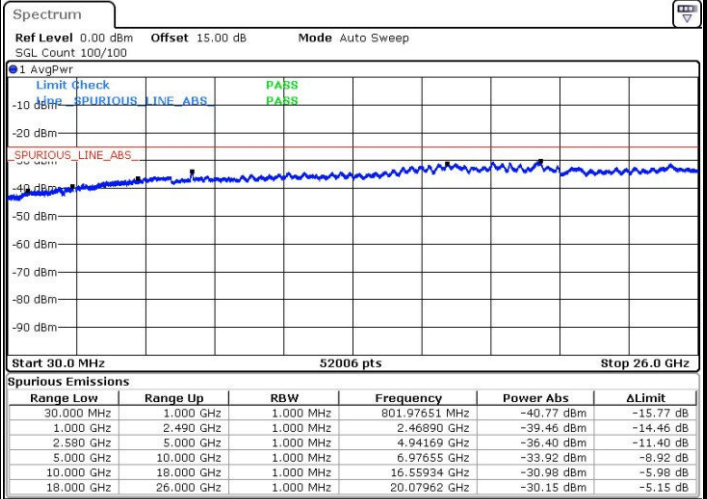

Date: 31.JUL.2016 06:10:02

Middle Channel / 16QAM

Date: 31.JUL.2016 06:10:58

Highest Channel / QPSK

Date: 31.JUL.2016 06:12:37

Highest Channel / 16QAM

Date: 31.JUL.2016 06:13:34

LTE Band 7 / 5MHz

Lowest Channel / QPSK

Lowest Channel / 16QAM

Date: 31.JUL.2016 06:39:05

Date: 31.JUL.2016 06:39:59

Middle Channel / QPSK

Middle Channel / 16QAM

Date: 31.JUL.2016 06:41:36

Date: 31.JUL.2016 06:42:30

LTE Band 7 / 5MHz

Highest Channel / QPSK

Date: 31.JUL.2016 06:44:07

Highest Channel / 16QAM

Date: 31.JUL.2016 06:45:01

LTE Band 7 / 10MHz

Lowest Channel / QPSK

Date: 31.JUL.2016 06:46:37