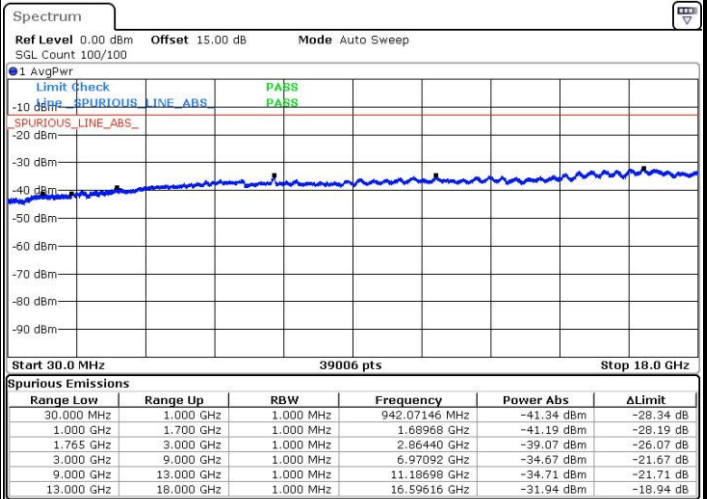

Highest Channel / 16QAM

Date: 31.JUL.2016 04:13:19

Date: 31.JUL.2016 04:14:16

LTE Band 4 / 1.4MHz

Lowest Channel / QPSK

Lowest Channel / 16QAM

Date: 31.JUL.2016 05:14:17

Date: 31.JUL.2016 05:29:29

Middle Channel / QPSK

Middle Channel / 16QAM

Date: 31.JUL.2016 05:31:09

Date: 31.JUL.2016 05:32:05

LTE Band 4 / 1.4MHz

Highest Channel / QPSK

Date: 31.JUL.2016 05:33:44

Highest Channel / 16QAM