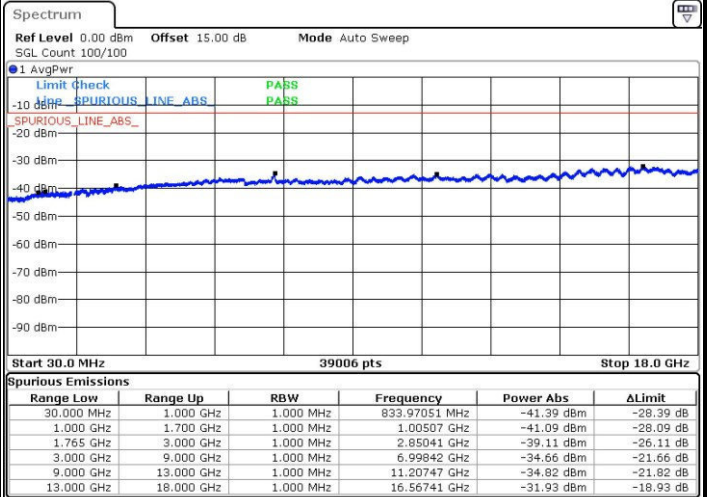

Date: 31.JUL.2016 04:08:07

Date: 31.JUL.2016 04:09:04

LTE Band 2 / 20MHz

Middle Channel / QPSK

Middle Channel / 16QAM

Date: 31.JUL.2016 04:10:43

Date: 31.JUL.2016 04:11:40

Highest Channel / QPSK

Highest Channel / 16QAM

Date: 31.JUL.2016 04:13:19

Date: 31.JUL.2016 04:14:16

LTE Band 4 / 1.4MHz

Lowest Channel / QPSK

Lowest Channel / 16QAM

Date: 31.JUL.2016 05:14:17

Date: 31.JUL.2016 05:29:29

Middle Channel / QPSK

Middle Channel / 16QAM

Date: 31.JUL.2016 05:31:09

Date: 31.JUL.2016 05:32:05

LTE Band 4 / 1.4MHz

Highest Channel / QPSK

Date: 31.JUL.2016 05:33:44

Highest Channel / 16QAM