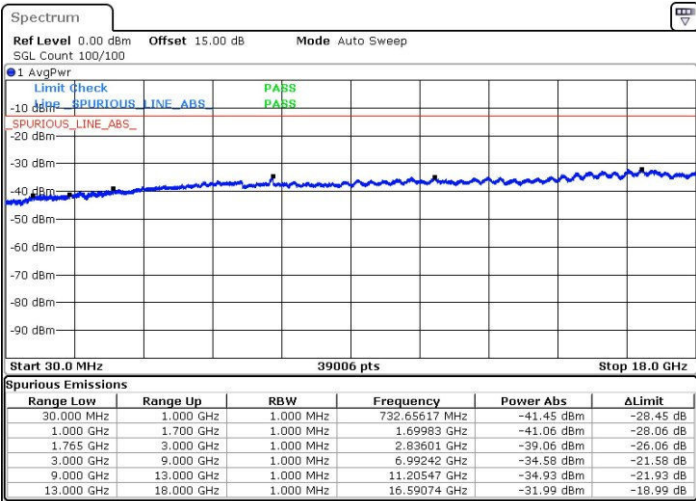

Lowest Channel / 16QAM

Date: 31.JUL.2016 05:52:50

LTE Band 4 / 10MHz

Middle Channel / QPSK

Middle Channel / 16QAM

Date: 31.JUL.2016 05:54:29

Date: 31.JUL.2016 05:55:25

Highest Channel / QPSK

Highest Channel / 16QAM

Date: 31.JUL.2016 05:57:04

Date: 31.JUL.2016 05:58:01

LTE Band 4 / 15MHz

Lowest Channel / QPSK

Lowest Channel / 16QAM

Date: 31.JUL.2016 05:59:40

Date: 31.JUL.2016 06:00:36

Middle Channel / QPSK

Middle Channel / 16QAM

Date: 31.JUL.2016 06:02:16

Date: 31.JUL.2016 06:03:12

LTE Band 4 / 15MHz

Highest Channel / QPSK

Date: 31.JUL.2016 06:04:51

Highest Channel / 16QAM