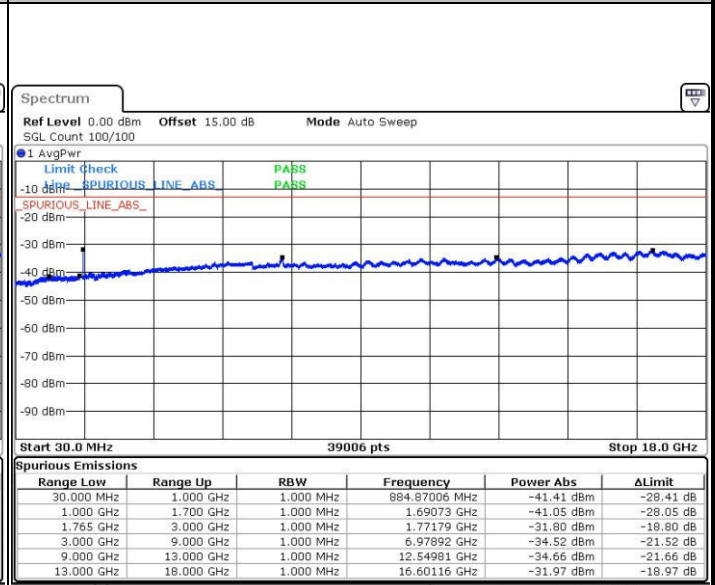

Date: 31.JUL.2016 06:05:47

LTE Band 4 / 20MHz

Lowest Channel / QPSK

Date: 31.JUL.2016 06:07:26

Lowest Channel / 16QAM

Date: 31.JUL.2016 06:08:23

LTE Band 4 / 20MHz

Middle Channel / QPSK

Date: 31.JUL.2016 06:10:02

Middle Channel / 16QAM

Date: 31.JUL.2016 06:10:58

Highest Channel / QPSK

Date: 31.JUL.2016 06:12:37

Highest Channel / 16QAM

Date: 31.JUL.2016 06:13:34

LTE Band 7 / 5MHz

Lowest Channel / QPSK

Lowest Channel / 16QAM

Date: 31.JUL.2016 06:39:05

Date: 31.JUL.2016 06:39:59

Middle Channel / QPSK

Middle Channel / 16QAM

Date: 31.JUL.2016 06:41:36

Date: 31.JUL.2016 06:42:30