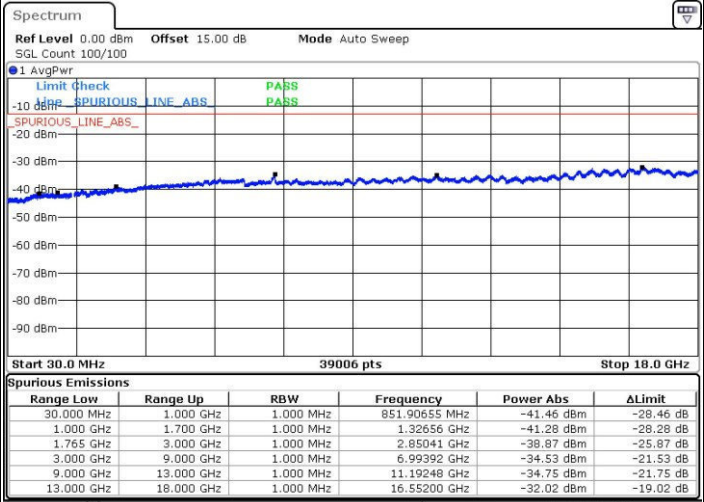

Middle Channel / 16QAM

Date: 31.JUL.2016 05:38:55

Date: 31.JUL.2016 05:39:51

Highest Channel / QPSK

Highest Channel / 16QAM

Date: 31.JUL.2016 05:41:31

Date: 31.JUL.2016 05:42:27

LTE Band 4 / 5MHz

Lowest Channel / QPSK

Lowest Channel / 16QAM

Date: 31.JUL.2016 05:44:07

Date: 31.JUL.2016 05:45:03

Middle Channel / QPSK

Middle Channel / 16QAM

Date: 31.JUL.2016 05:46:42

Date: 31.JUL.2016 05:47:39

LTE Band 4 / 5MHz

Highest Channel / QPSK

Date: 31.JUL.2016 05:49:18

Highest Channel / 16QAM

Date: 31.JUL.2016 05:50:15

LTE Band 4 / 10MHz

Lowest Channel / QPSK

Date: 31.JUL.2016 05:51:54