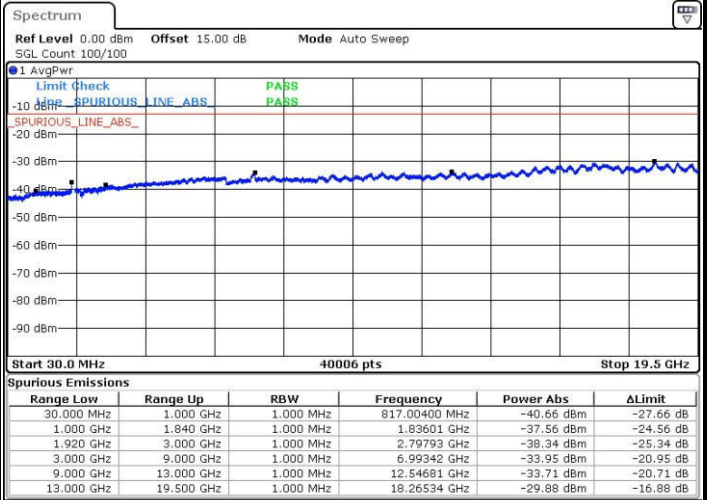

LTE Band 2 / 15MHz

Highest Channel / QPSK

Highest Channel / 16QAM

Date: 31.JUL.2016 04:05:31

Date: 31.JUL.2016 04:06:28

LTE Band 2 / 20MHz

Lowest Channel / QPSK

Lowest Channel / 16QAM

Date: 31.JUL.2016 04:08:07

Date: 31.JUL.2016 04:09:04

LTE Band 2 / 20MHz

Middle Channel / QPSK

Middle Channel / 16QAM

Date: 31.JUL.2016 04:10:43

Date: 31.JUL.2016 04:11:40

Highest Channel / QPSK

Highest Channel / 16QAM

Date: 31.JUL.2016 04:13:19

Date: 31.JUL.2016 04:14:16

LTE Band 4 / 1.4MHz

Lowest Channel / QPSK

Lowest Channel / 16QAM

Date: 31.JUL.2016 05:14:17

Date: 31.JUL.2016 05:29:29

Middle Channel / QPSK

Middle Channel / 16QAM

Date: 31.JUL.2016 05:31:09

Date: 31.JUL.2016 05:32:05

LTE Band 4 / 1.4MHz

Highest Channel / QPSK

Date: 31.JUL.2016 05:33:44

Highest Channel / 16QAM