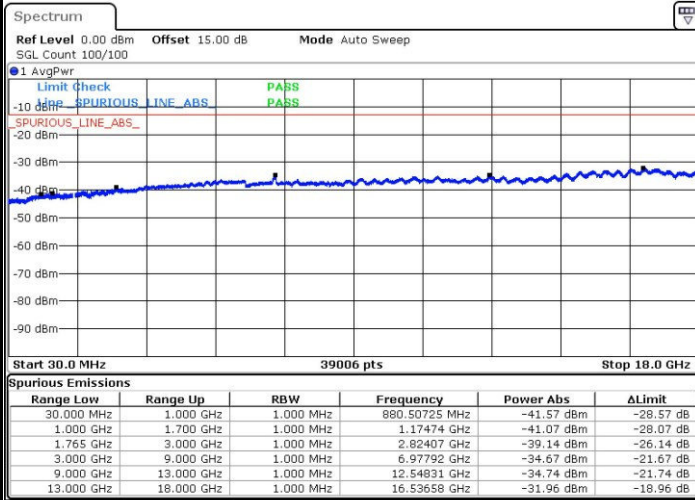

Highest Channel / 16QAM

Date: 31.JUL.2016 05:57:04

Date: 31.JUL.2016 05:58:01

LTE Band 4 / 15MHz

Lowest Channel / QPSK

Lowest Channel / 16QAM

Date: 31.JUL.2016 05:59:40

Date: 31.JUL.2016 06:00:36

Middle Channel / QPSK

Middle Channel / 16QAM

Date: 31.JUL.2016 06:02:16

Date: 31.JUL.2016 06:03:12

LTE Band 4 / 15MHz

Highest Channel / QPSK

Date: 31.JUL.2016 06:04:51

Highest Channel / 16QAM

Date: 31.JUL.2016 06:05:47

LTE Band 4 / 20MHz

Lowest Channel / QPSK

Date: 31.JUL.2016 06:07:26

Lowest Channel / 16QAM

Date: 31.JUL.2016 06:08:23

LTE Band 4 / 20MHz

Middle Channel / QPSK