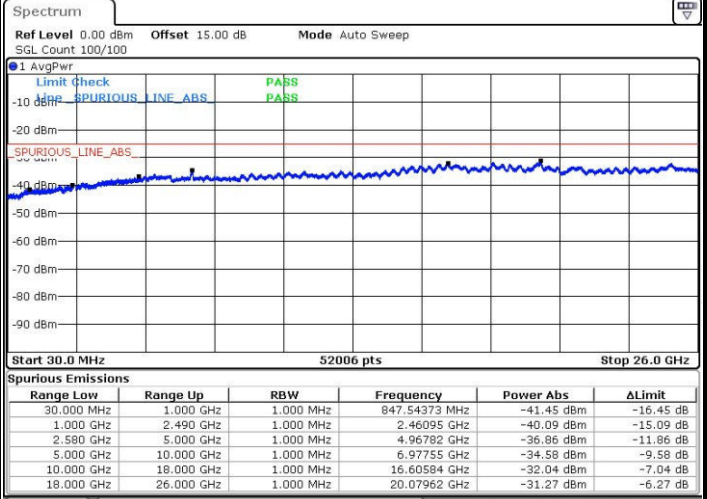

Date: 31.JUL.2016 06:05:47

LTE Band 4 / 20MHz

Lowest Channel / QPSK

Date: 31.JUL.2016 06:07:26

Lowest Channel / 16QAM

Date: 31.JUL.2016 06:08:23

LTE Band 4 / 20MHz

Middle Channel / QPSK

Date: 31.JUL.2016 06:10:02

Middle Channel / 16QAM

Date: 31.JUL.2016 06:10:58

Highest Channel / QPSK

Date: 31.JUL.2016 06:12:37

Highest Channel / 16QAM

Date: 31.JUL.2016 06:13:34

LTE Band 7 / 5MHz

Lowest Channel / QPSK

Lowest Channel / 16QAM

Date: 31.JUL.2016 06:39:05

Date: 31.JUL.2016 06:39:59

Middle Channel / QPSK

Middle Channel / 16QAM

Date: 31.JUL.2016 06:41:36

Date: 31.JUL.2016 06:42:30

LTE Band 7 / 5MHz

Highest Channel / QPSK

Date: 31.JUL.2016 06:44:07

Highest Channel / 16QAM

Date: 31.JUL.2016 06:45:01

LTE Band 7 / 10MHz

Lowest Channel / QPSK

Date: 31.JUL.2016 06:46:37