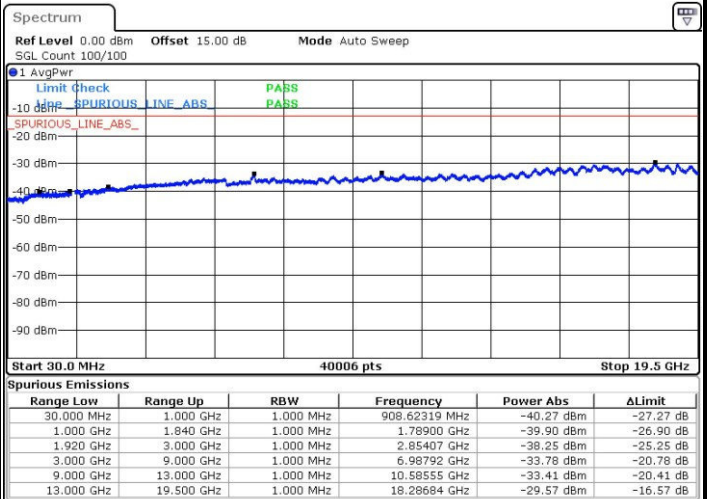

Date: 31.JUL.2016 04:08:07

Date: 31.JUL.2016 04:09:04

LTE Band 2 / 20MHz

Middle Channel / QPSK

Middle Channel / 16QAM

Date: 31.JUL.2016 04:10:43

Date: 31.JUL.2016 04:11:40

Highest Channel / QPSK

Highest Channel / 16QAM

Date: 31.JUL.2016 04:13:19

Date: 31.JUL.2016 04:14:16

LTE Band 4 / 1.4MHz

Lowest Channel / QPSK

Lowest Channel / 16QAM

Date: 31.JUL.2016 05:14:17

Date: 31.JUL.2016 05:29:29