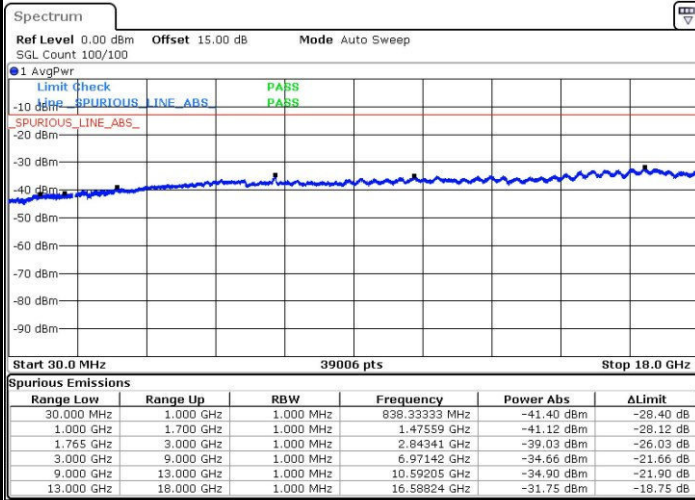

Highest Channel / 16QAM

Date: 31.JUL.2016 04:13:19

Date: 31.JUL.2016 04:14:16

LTE Band 4 / 1.4MHz

Lowest Channel / QPSK

Lowest Channel / 16QAM

Date: 31.JUL.2016 05:14:17

Date: 31.JUL.2016 05:29:29

Middle Channel / QPSK

Middle Channel / 16QAM

Date: 31.JUL.2016 05:31:09

Date: 31.JUL.2016 05:32:05

LTE Band 4 / 1.4MHz

Highest Channel / QPSK

Date: 31.JUL.2016 05:33:44

Highest Channel / 16QAM

Date: 31.JUL.2016 05:34:41

LTE Band 4 / 3MHz

Lowest Channel / QPSK

Date: 31.JUL.2016 05:36:20

Lowest Channel / 16QAM

Date: 31.JUL.2016 05:37:16

LTE Band 4 / 3MHz

Middle Channel / QPSK