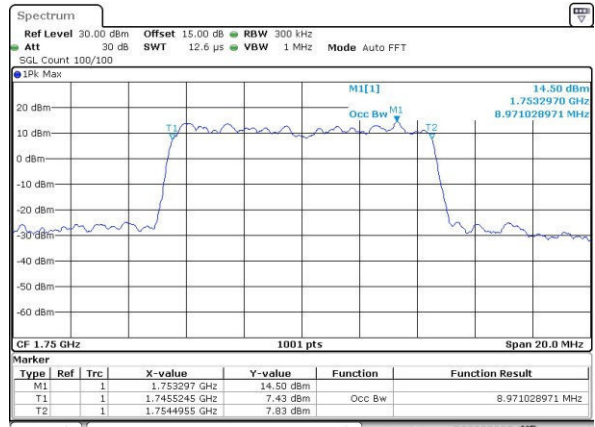

Date: 31.JUL.2016 05:45:25

Highest Channel / 5MHz / QPSK

Date: 31.JUL.2016 05:47:50

Highest Channel / 5MHz / 16QAM

Date: 31.JUL.2016 05:48:01

LTE Band 4

Lowest Channel / 10MHz / QPSK

Date: 31.JUL.2016 05:50:25

Lowest Channel / 10MHz / 16QAM

Date: 31.JUL.2016 05:50:36

Middle Channel / 10MHz / QPSK

Date: 31.JUL.2016 05:53:01

Middle Channel / 10MHz / 16QAM

Date: 31.JUL.2016 05:53:11

Highest Channel / 10MHz / QPSK

Date: 31.JUL.2016 05:55:36

Highest Channel / 10MHz / 16QAM

Date: 31.JUL.2016 05:55:47

LTE Band 4

Lowest Channel / 15MHz / QPSK

Date: 31.JUL.2016 05:58:12

Lowest Channel / 15MHz / 16QAM

Date: 31.JUL.2016 05:58:122

Middle Channel / 15MHz / QPSK