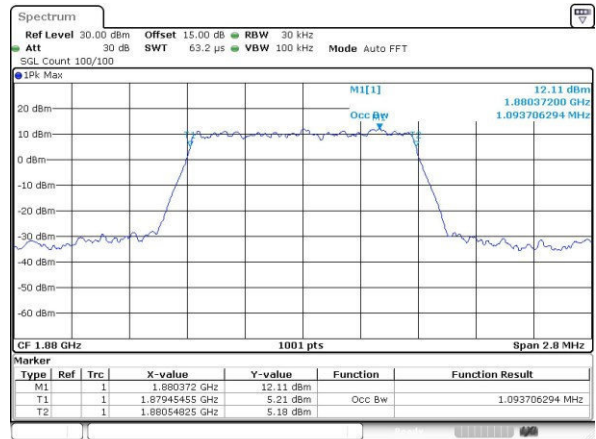

LTE Band 2

Lowest Channel / 1.4MHz / QPSK

Date: 31.JUL.2016 03:26:49

Lowest Channel / 1.4MHz / 16QAM

Date: 31.JUL.2016 03:27:00

Middle Channel / 1.4MHz / QPSK

Date: 31.JUL.2016 03:29:24

Middle Channel / 1.4MHz / 16QAM

Date: 31.JUL.2016 03:29:35

Highest Channel / 1.4MHz / QPSK

Date: 31.JUL.2016 03:31:59

Highest Channel / 1.4MHz / 16QAM

Date: 31.JUL.2016 03:32:10

LTE Band 2

Lowest Channel / 3MHz / QPSK

Date: 31.JUL.2016 03:34:35