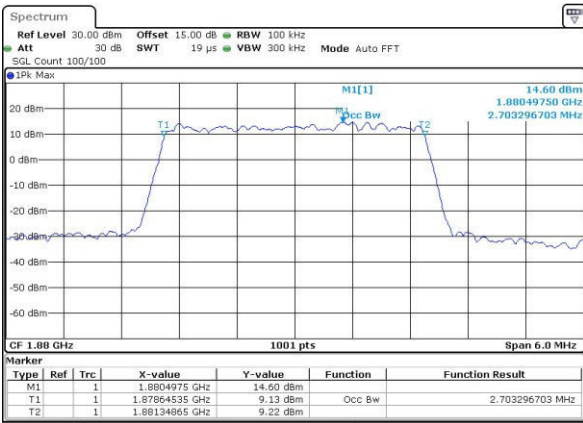

Middle Channel / 3MHz / QPSK

Date: 31.JUL.2016 03:37:11