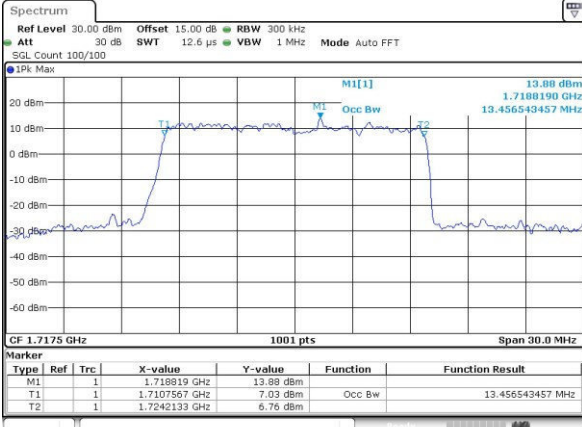

Highest Channel / 10MHz / 16QAM

Date: 31.JUL.2016 05:55:47

LTE Band 4

Lowest Channel / 15MHz / QPSK

Date: 31.JUL.2016 05:58:12

Lowest Channel / 15MHz / 16QAM

Date: 31.JUL.2016 05:58:122

Middle Channel / 15MHz / QPSK

Date: 31.JUL.2016 06:00:47

Middle Channel / 15MHz / 16QAM

Date: 31.JUL.2016 06:00:58

Highest Channel / 15MHz / QPSK

Date: 31.JUL.2016 06:03:23

Highest Channel / 15MHz / 16QAM

Date: 31.JUL.2016 06:03:34

LTE Band 4