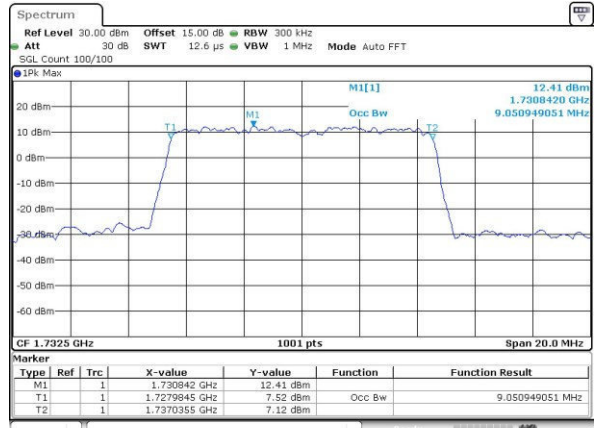

Date: 31.JUL.2016 05:45:25

Highest Channel / 5MHz / QPSK

Date: 31.JUL.2016 05:47:50

Highest Channel / 5MHz / 16QAM

Date: 31.JUL.2016 05:48:01

LTE Band 4

Lowest Channel / 10MHz / QPSK

Date: 31.JUL.2016 05:50:25

Lowest Channel / 10MHz / 16QAM

Date: 31.JUL.2016 05:50:36

Middle Channel / 10MHz / QPSK

Date: 31.JUL.2016 05:53:01

Middle Channel / 10MHz / 16QAM

Date: 31.JUL.2016 05:53:11

Highest Channel / 10MHz / QPSK

Date: 31.JUL.2016 05:55:36

Highest Channel / 10MHz / 16QAM

Date: 31.JUL.2016 05:55:47

LTE Band 4

Lowest Channel / 15MHz / QPSK

Date: 31.JUL.2016 05:58:12

Lowest Channel / 15MHz / 16QAM

Date: 31.JUL.2016 05:58:122

Middle Channel / 15MHz / QPSK