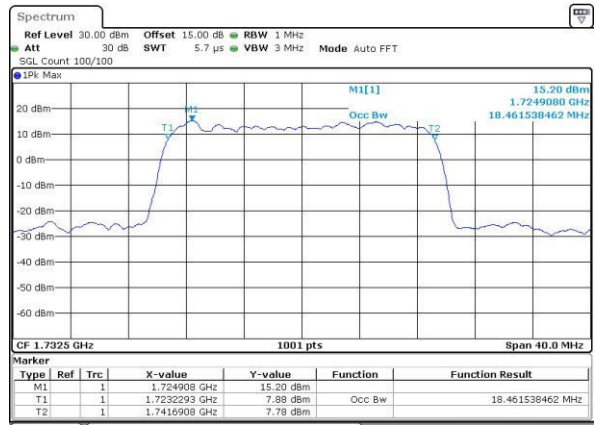

Date: 31.JUL.2016 06:00:47

Middle Channel / 15MHz / 16QAM

Date: 31.JUL.2016 06:00:58

Highest Channel / 15MHz / QPSK

Date: 31.JUL.2016 06:03:23

Highest Channel / 15MHz / 16QAM

Date: 31.JUL.2016 06:03:34

LTE Band 4

Lowest Channel / 20MHz / QPSK

Date: 31.JUL.2016 06:05:50

Lowest Channel / 20MHz / 16QAM

Date: 31.JUL.2016 06:06:09

Middle Channel / 20MHz / QPSK

Date: 31.JUL.2016 06:08:54

Middle Channel / 20MHz / 16QAM

Date: 31.JUL.2016 06:08:44

Highest Channel / 20MHz / QPSK

Date: 31.JUL.2016 06:11:09

Highest Channel / 20MHz / 16QAM

Date: 31.JUL.2016 06:11:20

LTE Band 7

Lowest Channel / 5MHz / QPSK

Date: 31.JUL.2016 06:37:39

Lowest Channel / 5MHz / 16QAM