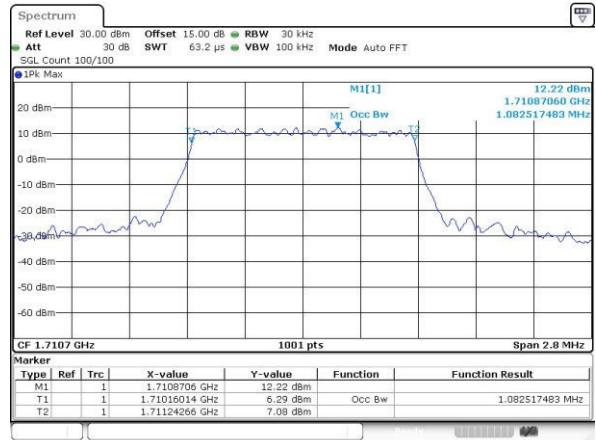

Lowest Channel / 1.4MHz / 16QAM

Date: 31.JUL.2016 05:12:59