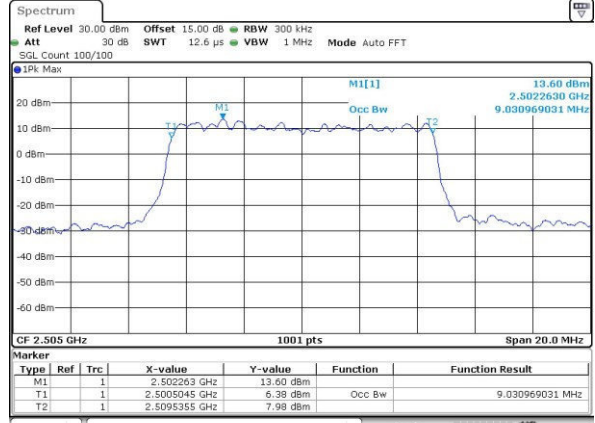

Date: 31.JUL.2016 06:42:52

LTE Band 7

Lowest Channel / 10MHz / QPSK

Date: 31.JUL.2016 06:45:12

Lowest Channel / 10MHz / 16QAM

Date: 31.JUL.2016 06:45:122

Middle Channel / 10MHz / QPSK

Date: 31.JUL.2016 06:47:42

Middle Channel / 10MHz / 16QAM

Date: 31.JUL.2016 06:47:53

Highest Channel / 10MHz / QPSK

Date: 31.JUL.2016 06:50:13

Highest Channel / 10MHz / 16QAM

Date: 31.JUL.2016 06:50:23