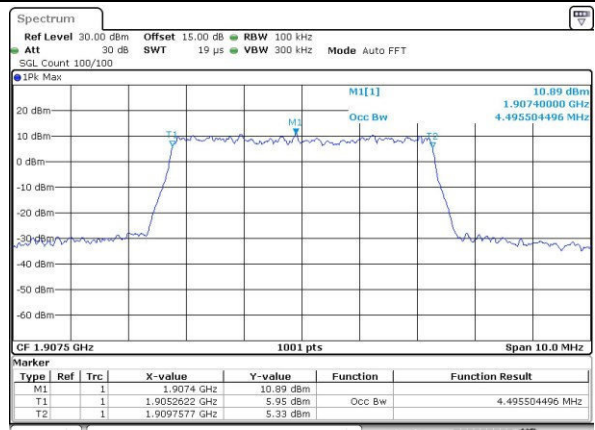

Date: 31.JUL.2016 03:45:50

Middle Channel / 5MHz / 16QAM

Date: 31.JUL.2016 03:46:01

Highest Channel / 5MHz / QPSK

Date: 31.JUL.2016 03:48:26

Highest Channel / 5MHz / 16QAM

Date: 31.JUL.2016 03:48:37

LTE Band 2