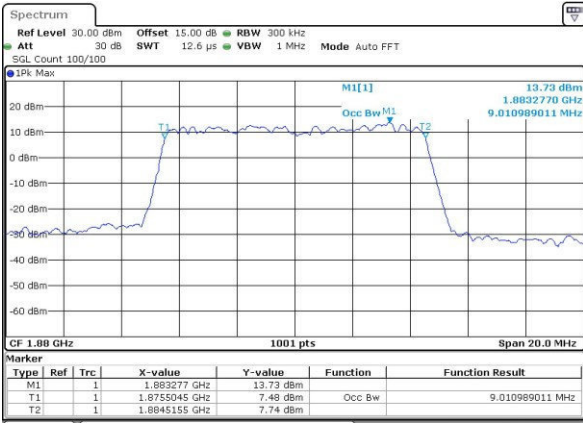

Lowest Channel / 10MHz / QPSK

Date: 31.JUL.2016 03:51:03

Lowest Channel / 10MHz / 16QAM

Date: 31.JUL.2016 03:51:13

Middle Channel / 10MHz / QPSK

Date: 31.JUL.2016 03:53:39

Middle Channel / 10MHz / 16QAM

Date: 31.JUL.2016 03:53:49

Highest Channel / 10MHz / QPSK

Date: 31.JUL.2016 03:56:15

Highest Channel / 10MHz / 16QAM

Date: 31.JUL.2016 03:56:25

LTE Band 2

Lowest Channel / 15MHz / QPSK

Date: 31.JUL.2016 03:58:53

Lowest Channel / 15MHz / 16QAM