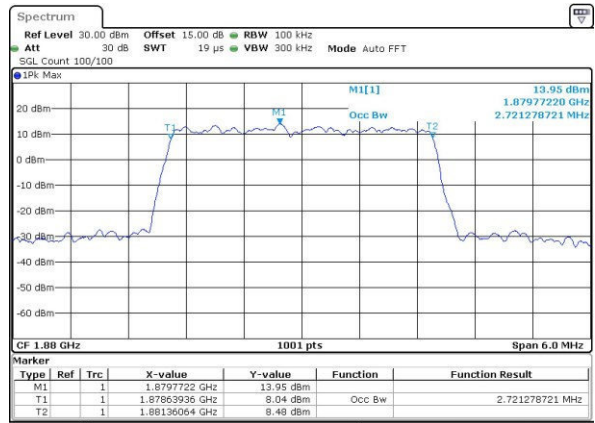

Date: 31.JUL.2016 03:29:35

Highest Channel / 1.4MHz / QPSK

Date: 31.JUL.2016 03:31:59

Highest Channel / 1.4MHz / 16QAM

Date: 31.JUL.2016 03:32:10

LTE Band 2

Lowest Channel / 3MHz / QPSK

Date: 31.JUL.2016 03:34:35

Lowest Channel / 3MHz / 16QAM

Date: 31.JUL.2016 03:34:46

Middle Channel / 3MHz / QPSK

Date: 31.JUL.2016 03:37:11

Middle Channel / 3MHz / 16QAM

Date: 31.JUL.2016 03:37:22

Highest Channel / 3MHz / QPSK

Date: 31.JUL.2016 03:39:47

Highest Channel / 3MHz / 16QAM

Date: 31.JUL.2016 03:39:58

LTE Band 2

Lowest Channel / 5MHz / QPSK

Date: 31.JUL.2016 03:43:14

Lowest Channel / 5MHz / 16QAM

Date: 31.JUL.2016 03:43:25

Middle Channel / 5MHz / QPSK