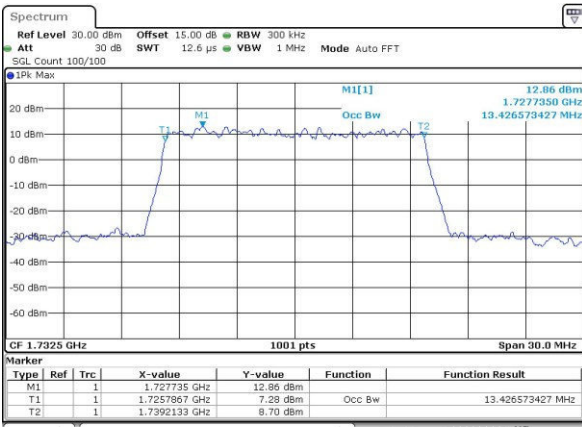

Highest Channel / 10MHz / 16QAM

Date: 31.JUL.2016 05:55:47

LTE Band 4

Lowest Channel / 15MHz / QPSK

Date: 31.JUL.2016 05:58:12

Lowest Channel / 15MHz / 16QAM

Date: 31.JUL.2016 05:58:122

Middle Channel / 15MHz / QPSK

Date: 31.JUL.2016 06:00:47

Middle Channel / 15MHz / 16QAM

Date: 31.JUL.2016 06:00:58

Highest Channel / 15MHz / QPSK

Date: 31.JUL.2016 06:03:23

Highest Channel / 15MHz / 16QAM

Date: 31.JUL.2016 06:03:34

LTE Band 4