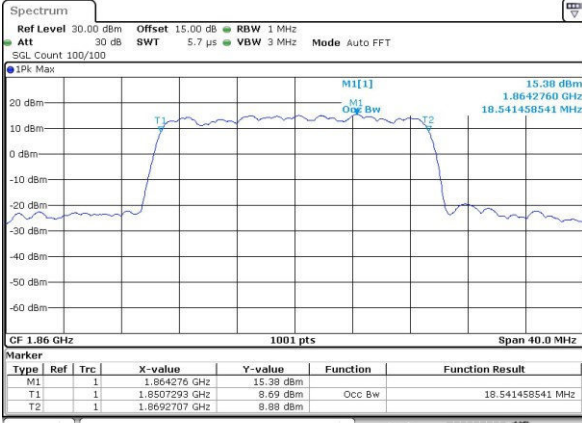

Highest Channel / 10MHz / QPSK

Date: 31.JUL.2016 03:56:15

Highest Channel / 10MHz / 16QAM

Date: 31.JUL.2016 03:56:25

LTE Band 2

Lowest Channel / 15MHz / QPSK

Date: 31.JUL.2016 03:58:53

Lowest Channel / 15MHz / 16QAM

Date: 31.JUL.2016 03:59:02

Middle Channel / 15MHz / QPSK

Date: 31.JUL.2016 04:01:27

Middle Channel / 15MHz / 16QAM

Date: 31.JUL.2016 04:01:37

Highest Channel / 15MHz / QPSK

Date: 31.JUL.2016 04:04:03

Highest Channel / 15MHz / 16QAM

Date: 31.JUL.2016 04:04:13

LTE Band 2

Lowest Channel / 20MHz / QPSK

Date: 31.JUL.2016 04:06:39

Lowest Channel / 20MHz / 16QAM

Date: 31.JUL.2016 04:06:50

Middle Channel / 20MHz / QPSK

Date: 31.JUL.2016 04:09:15

Middle Channel / 20MHz / 16QAM

Date: 31.JUL.2016 04:09:26

Highest Channel / 20MHz / QPSK

Date: 31.JUL.2016 04:11:53

Highest Channel / 20MHz / 16QAM

Date: 31.JUL.2016 04:12:02

LTE Band 4

Lowest Channel / 1.4MHz / QPSK