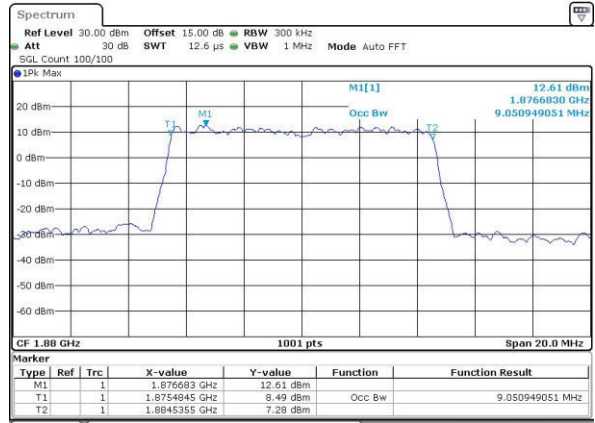

Date: 31.JUL.2016 03:45:50

Middle Channel / 5MHz / 16QAM

Date: 31.JUL.2016 03:46:01

Highest Channel / 5MHz / QPSK

Date: 31.JUL.2016 03:48:26

Highest Channel / 5MHz / 16QAM

Date: 31.JUL.2016 03:48:37

LTE Band 2

Lowest Channel / 10MHz / QPSK

Date: 31.JUL.2016 03:51:03

Lowest Channel / 10MHz / 16QAM

Date: 31.JUL.2016 03:51:13

Middle Channel / 10MHz / QPSK

Date: 31.JUL.2016 03:53:39

Middle Channel / 10MHz / 16QAM

Date: 31.JUL.2016 03:53:49

Highest Channel / 10MHz / QPSK

Date: 31.JUL.2016 03:56:15

Highest Channel / 10MHz / 16QAM

Date: 31.JUL.2016 03:56:25

LTE Band 2

Lowest Channel / 15MHz / QPSK

Date: 31.JUL.2016 03:58:53

Lowest Channel / 15MHz / 16QAM