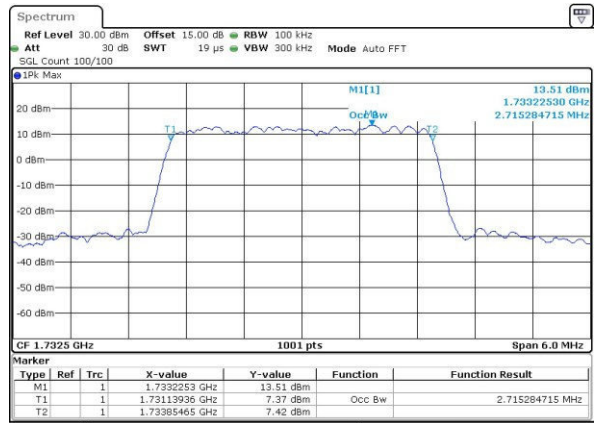

Middle Channel / 3MHz / 16QAM

Date: 31.JUL.2016 05:37:38