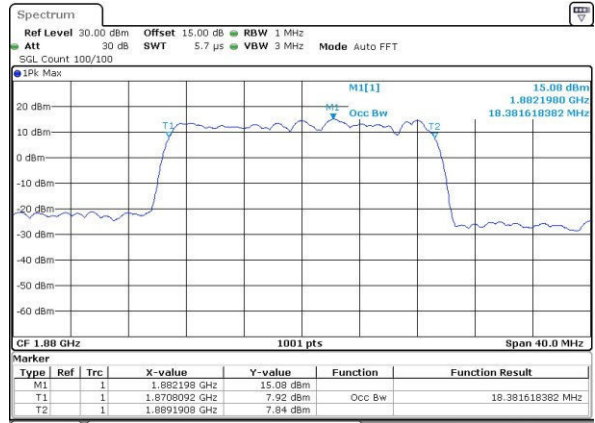

Date: 31.JUL.2016 04:04:13

LTE Band 2

Lowest Channel / 20MHz / QPSK

Date: 31.JUL.2016 04:06:39

Lowest Channel / 20MHz / 16QAM

Date: 31.JUL.2016 04:06:50

Middle Channel / 20MHz / QPSK

Date: 31.JUL.2016 04:09:15

Middle Channel / 20MHz / 16QAM

Date: 31.JUL.2016 04:09:26

Highest Channel / 20MHz / QPSK

Date: 31.JUL.2016 04:11:53

Highest Channel / 20MHz / 16QAM

Date: 31.JUL.2016 04:12:02

LTE Band 4

Lowest Channel / 1.4MHz / QPSK