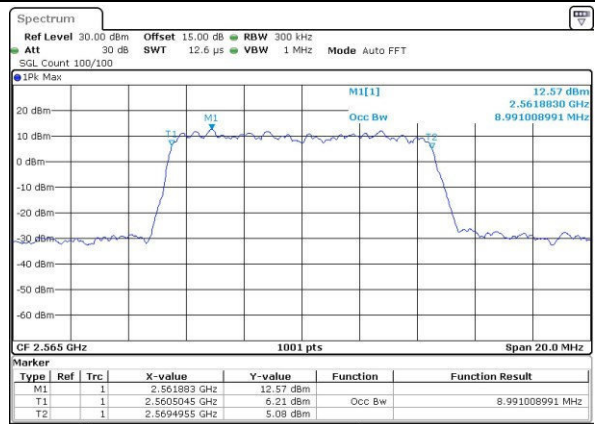

Date: 31.JUL.2016 06:42:52

LTE Band 7

Lowest Channel / 10MHz / QPSK

Date: 31.JUL.2016 06:45:12

Lowest Channel / 10MHz / 16QAM

Date: 31.JUL.2016 06:45:122

Middle Channel / 10MHz / QPSK

Date: 31.JUL.2016 06:47:42

Middle Channel / 10MHz / 16QAM

Date: 31.JUL.2016 06:47:53

Highest Channel / 10MHz / QPSK

Date: 31.JUL.2016 06:50:13

Highest Channel / 10MHz / 16QAM

Date: 31.JUL.2016 06:50:23