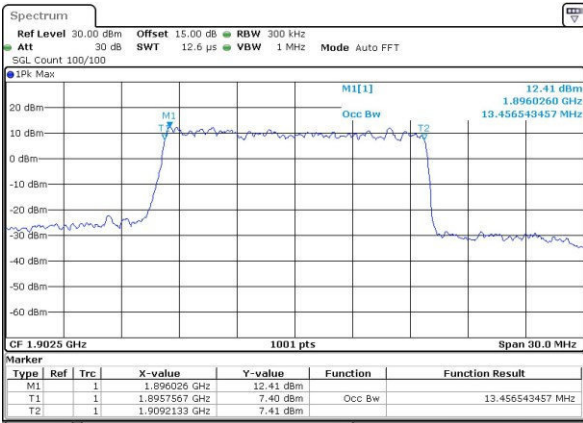

Highest Channel / 10MHz / QPSK

Date: 31.JUL.2016 03:56:15

Highest Channel / 10MHz / 16QAM

Date: 31.JUL.2016 03:56:25

LTE Band 2

Lowest Channel / 15MHz / QPSK

Date: 31.JUL.2016 03:58:53

Lowest Channel / 15MHz / 16QAM

Date: 31.JUL.2016 03:59:02

Middle Channel / 15MHz / QPSK

Date: 31.JUL.2016 04:01:27

Middle Channel / 15MHz / 16QAM

Date: 31.JUL.2016 04:01:37

Highest Channel / 15MHz / QPSK

Date: 31.JUL.2016 04:04:03

Highest Channel / 15MHz / 16QAM

Date: 31.JUL.2016 04:04:13

LTE Band 2

Lowest Channel / 20MHz / QPSK

Date: 31.JUL.2016 04:06:39

Lowest Channel / 20MHz / 16QAM

Date: 31.JUL.2016 04:06:50

Middle Channel / 20MHz / QPSK

Date: 31.JUL.2016 04:09:15