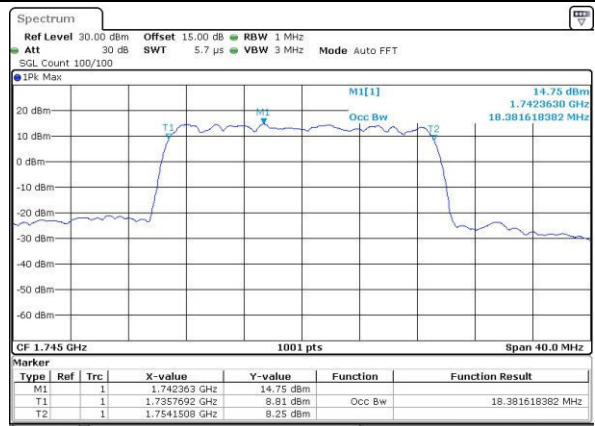

Date: 31.JUL.2016 06:00:47

Middle Channel / 15MHz / 16QAM

Date: 31.JUL.2016 06:00:58

Highest Channel / 15MHz / QPSK

Date: 31.JUL.2016 06:03:23

Highest Channel / 15MHz / 16QAM

Date: 31.JUL.2016 06:03:34

LTE Band 4

Lowest Channel / 20MHz / QPSK

Date: 31.JUL.2016 06:05:50

Lowest Channel / 20MHz / 16QAM

Date: 31.JUL.2016 06:06:09

Middle Channel / 20MHz / QPSK

Date: 31.JUL.2016 06:08:54

Middle Channel / 20MHz / 16QAM

Date: 31.JUL.2016 06:08:44

Highest Channel / 20MHz / QPSK

Date: 31.JUL.2016 06:11:09

Highest Channel / 20MHz / 16QAM

Date: 31.JUL.2016 06:11:20

LTE Band 7

Lowest Channel / 5MHz / QPSK

Date: 31.JUL.2016 06:37:39

Lowest Channel / 5MHz / 16QAM