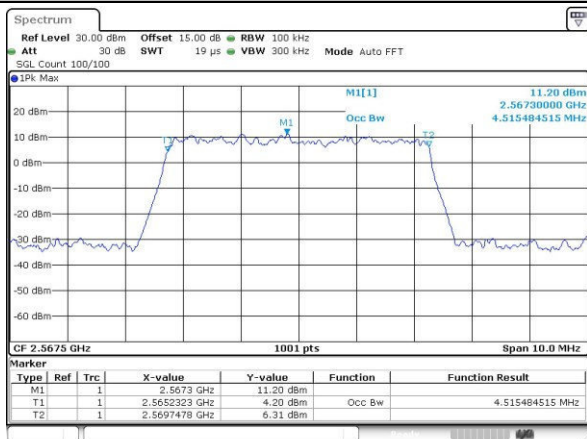

Highest Channel / 20MHz / QPSK

Date: 31.JUL.2016 06:11:09

Highest Channel / 20MHz / 16QAM

Date: 31.JUL.2016 06:11:20

LTE Band 7

Lowest Channel / 5MHz / QPSK

Date: 31.JUL.2016 06:37:39

Lowest Channel / 5MHz / 16QAM

Date: 31.JUL.2016 06:37:50

Middle Channel / 5MHz / QPSK

Date: 31.JUL.2016 06:40:10

Middle Channel / 5MHz / 16QAM

Date: 31.JUL.2016 06:40:21

Highest Channel / 5MHz / QPSK

Date: 31.JUL.2016 06:42:41

Highest Channel / 5MHz / 16QAM