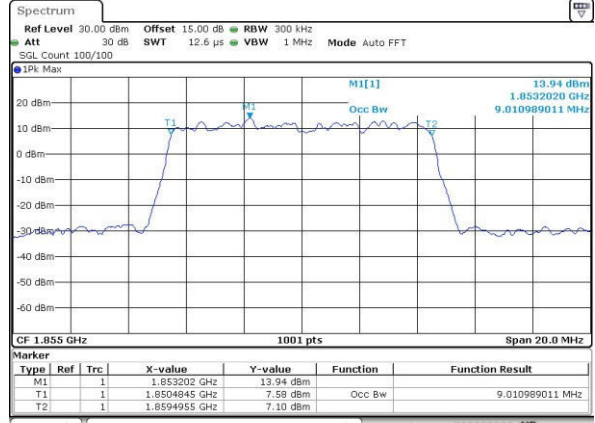

Lowest Channel / 10MHz / 16QAM

Date: 31.JUL.2016 03:51:13