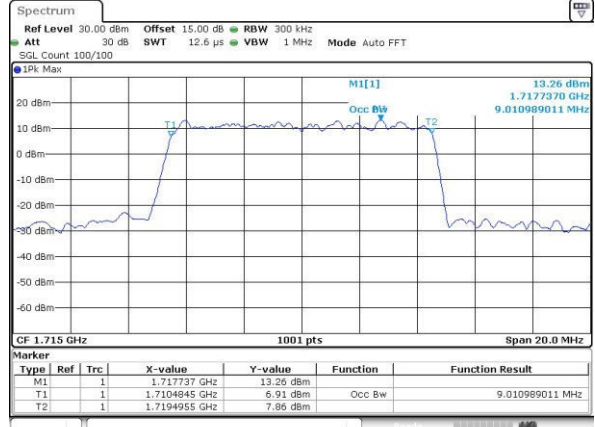

Lowest Channel / 10MHz / 16QAM

Date: 31.JUL.2016 05:50:36