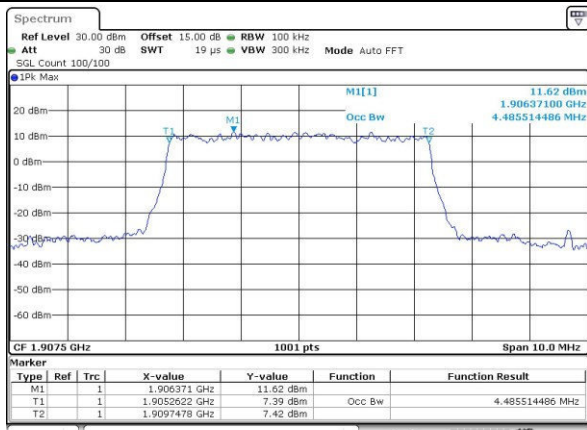

Highest Channel / 3MHz / 16QAM

Date: 31.JUL.2016 03:39:58

LTE Band 2

Lowest Channel / 5MHz / QPSK

Date: 31.JUL.2016 03:43:14

Lowest Channel / 5MHz / 16QAM

Date: 31.JUL.2016 03:43:25

Middle Channel / 5MHz / QPSK

Date: 31.JUL.2016 03:45:50

Middle Channel / 5MHz / 16QAM

Date: 31.JUL.2016 03:46:01

Highest Channel / 5MHz / QPSK

Date: 31.JUL.2016 03:48:26

Highest Channel / 5MHz / 16QAM

Date: 31.JUL.2016 03:48:37

LTE Band 2