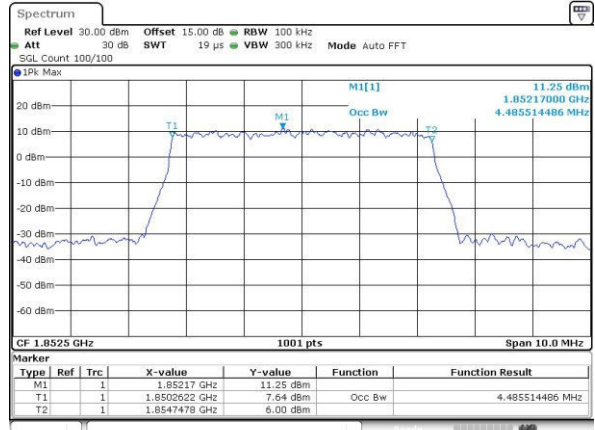

Highest Channel / 3MHz / 16QAM

Date: 31.JUL.2016 03:39:58

LTE Band 2

Lowest Channel / 5MHz / QPSK

Date: 31.JUL.2016 03:43:14

Lowest Channel / 5MHz / 16QAM

Date: 31.JUL.2016 03:43:25

Middle Channel / 5MHz / QPSK

Date: 31.JUL.2016 03:45:50

Middle Channel / 5MHz / 16QAM

Date: 31.JUL.2016 03:46:01

Highest Channel / 5MHz / QPSK

Date: 31.JUL.2016 03:48:26

Highest Channel / 5MHz / 16QAM

Date: 31.JUL.2016 03:48:37

LTE Band 2