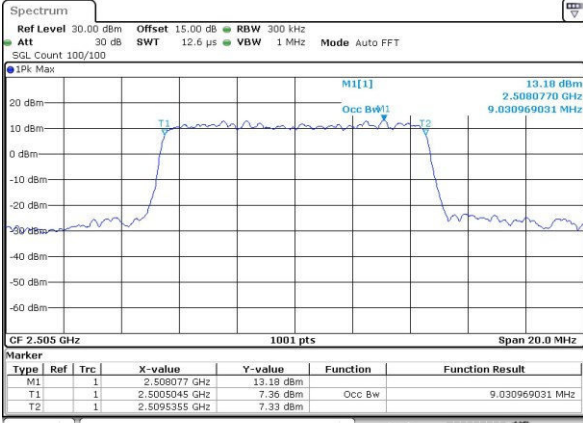

Highest Channel / 20MHz / QPSK

Date: 31.JUL.2016 06:11:09

Highest Channel / 20MHz / 16QAM

Date: 31.JUL.2016 06:11:20

LTE Band 7

Lowest Channel / 5MHz / QPSK

Date: 31.JUL.2016 06:37:39

Lowest Channel / 5MHz / 16QAM

Date: 31.JUL.2016 06:37:50

Middle Channel / 5MHz / QPSK

Date: 31.JUL.2016 06:40:10

Middle Channel / 5MHz / 16QAM

Date: 31.JUL.2016 06:40:21

Highest Channel / 5MHz / QPSK

Date: 31.JUL.2016 06:42:41

Highest Channel / 5MHz / 16QAM

Date: 31.JUL.2016 06:42:52

LTE Band 7

Lowest Channel / 10MHz / QPSK

Date: 31.JUL.2016 06:45:12

Lowest Channel / 10MHz / 16QAM

Date: 31.JUL.2016 06:45:122

Middle Channel / 10MHz / QPSK

Date: 31.JUL.2016 06:47:42