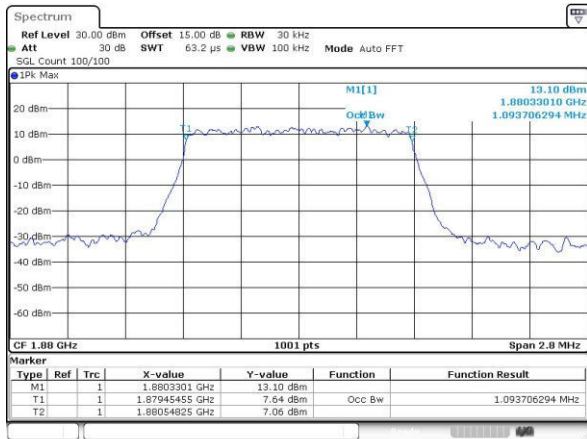

LTE Band 2

Lowest Channel / 1.4MHz / QPSK

Date: 31.JUL.2016 03:26:49

Lowest Channel / 1.4MHz / 16QAM

Date: 31.JUL.2016 03:27:00

Middle Channel / 1.4MHz / QPSK

Date: 31.JUL.2016 03:29:24

Middle Channel / 1.4MHz / 16QAM

Date: 31.JUL.2016 03:29:35

Highest Channel / 1.4MHz / QPSK

Date: 31.JUL.2016 03:31:59

Highest Channel / 1.4MHz / 16QAM

Date: 31.JUL.2016 03:32:10

LTE Band 2

Lowest Channel / 3MHz / QPSK

Date: 31.JUL.2016 03:34:35