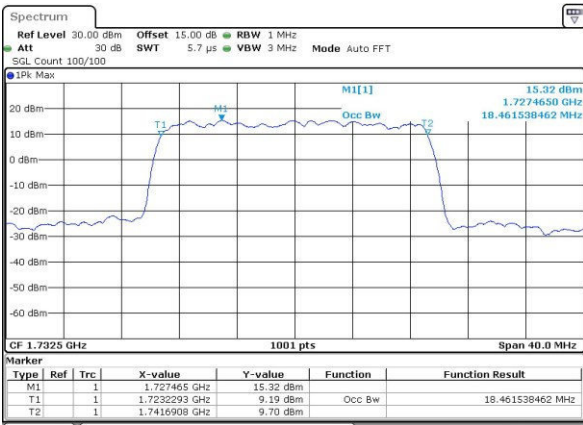

Date: 31.JUL.2016 06:00:47

Middle Channel / 15MHz / 16QAM

Date: 31.JUL.2016 06:00:58

Highest Channel / 15MHz / QPSK

Date: 31.JUL.2016 06:03:23

Highest Channel / 15MHz / 16QAM

Date: 31.JUL.2016 06:03:34

LTE Band 4

Lowest Channel / 20MHz / QPSK

Date: 31.JUL.2016 06:05:50

Lowest Channel / 20MHz / 16QAM

Date: 31.JUL.2016 06:06:09

Middle Channel / 20MHz / QPSK

Date: 31.JUL.2016 06:08:54

Middle Channel / 20MHz / 16QAM

Date: 31.JUL.2016 06:08:44

Highest Channel / 20MHz / QPSK

Date: 31.JUL.2016 06:11:09

Highest Channel / 20MHz / 16QAM

Date: 31.JUL.2016 06:11:20

LTE Band 7

Lowest Channel / 5MHz / QPSK

Date: 31.JUL.2016 06:37:39

Lowest Channel / 5MHz / 16QAM