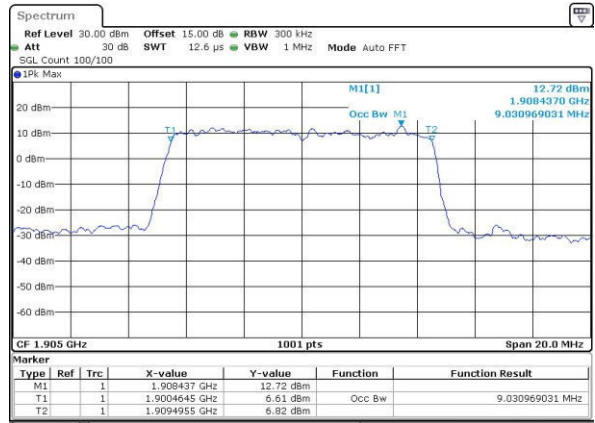

Date: 31.JUL.2016 03:45:50

Middle Channel / 5MHz / 16QAM

Date: 31.JUL.2016 03:46:01

Highest Channel / 5MHz / QPSK

Date: 31.JUL.2016 03:48:26

Highest Channel / 5MHz / 16QAM

Date: 31.JUL.2016 03:48:37

LTE Band 2

Lowest Channel / 10MHz / QPSK

Date: 31.JUL.2016 03:51:03

Lowest Channel / 10MHz / 16QAM

Date: 31.JUL.2016 03:51:13

Middle Channel / 10MHz / QPSK

Date: 31.JUL.2016 03:53:39

Middle Channel / 10MHz / 16QAM

Date: 31.JUL.2016 03:53:49

Highest Channel / 10MHz / QPSK

Date: 31.JUL.2016 03:56:15

Highest Channel / 10MHz / 16QAM

Date: 31.JUL.2016 03:56:25

LTE Band 2

Lowest Channel / 15MHz / QPSK

Date: 31.JUL.2016 03:58:53

Lowest Channel / 15MHz / 16QAM