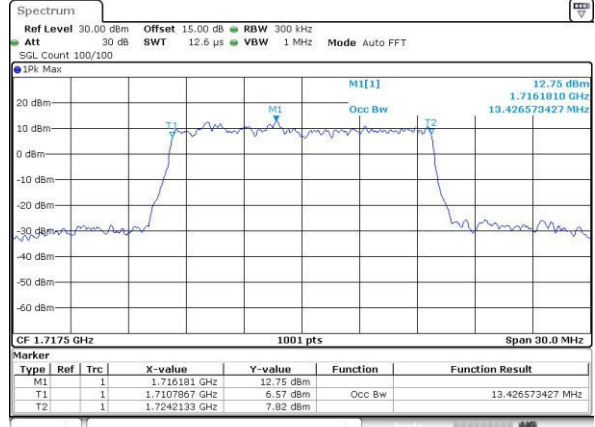

Highest Channel / 10MHz / 16QAM

Date: 31.JUL.2016 05:55:47

LTE Band 4

Lowest Channel / 15MHz / QPSK

Date: 31.JUL.2016 05:58:12

Lowest Channel / 15MHz / 16QAM

Date: 31.JUL.2016 05:58:122

Middle Channel / 15MHz / QPSK

Date: 31.JUL.2016 06:00:47

Middle Channel / 15MHz / 16QAM

Date: 31.JUL.2016 06:00:58

Highest Channel / 15MHz / QPSK

Date: 31.JUL.2016 06:03:23

Highest Channel / 15MHz / 16QAM

Date: 31.JUL.2016 06:03:34

LTE Band 4