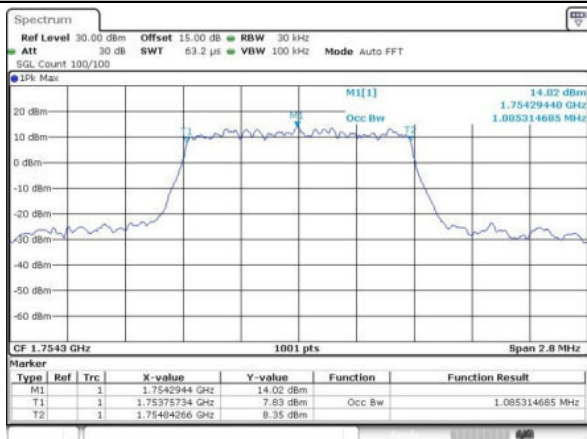

Middle Channel / 20MHz / 16QAM

Date: 31.JUL.2016 04:09:26

Highest Channel / 20MHz / QPSK

Date: 31.JUL.2016 04:11:53

Highest Channel / 20MHz / 16QAM

Date: 31.JUL.2016 04:12:02

LTE Band 4

Lowest Channel / 1.4MHz / QPSK

Date: 31.JUL.2016 05:12:49

Lowest Channel / 1.4MHz / 16QAM

Date: 31.JUL.2016 05:12:59

Middle Channel / 1.4MHz / QPSK

Date: 31.JUL.2016 05:29:40

Middle Channel / 1.4MHz / 16QAM

Date: 31.JUL.2016 05:29:51

Highest Channel / 1.4MHz / QPSK

Date: 31.JUL.2016 06:19:18

Highest Channel / 1.4MHz / 16QAM

Date: 31.JUL.2016 05:32:27

LTE Band 4

Lowest Channel / 3MHz / QPSK

Date: 31.JUL.2016 05:34:52

Lowest Channel / 3MHz / 16QAM

Date: 31.JUL.2016 05:35:02