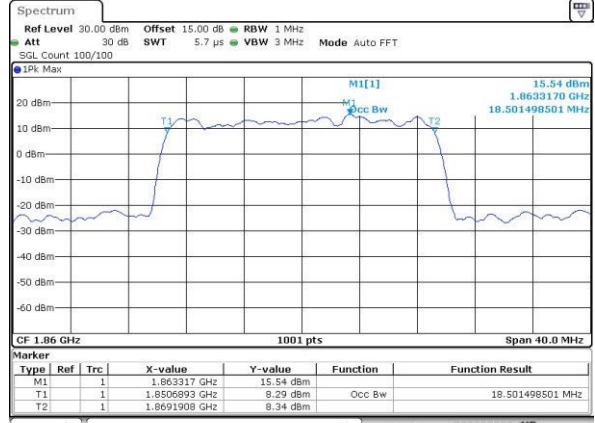

Date: 31.JUL.2016 04:04:13

LTE Band 2

Lowest Channel / 20MHz / QPSK

Date: 31.JUL.2016 04:06:39

Lowest Channel / 20MHz / 16QAM

Date: 31.JUL.2016 04:06:50

Middle Channel / 20MHz / QPSK

Date: 31.JUL.2016 04:09:15

Middle Channel / 20MHz / 16QAM

Date: 31.JUL.2016 04:09:26

Highest Channel / 20MHz / QPSK

Date: 31.JUL.2016 04:11:53

Highest Channel / 20MHz / 16QAM

Date: 31.JUL.2016 04:12:02

LTE Band 4

Lowest Channel / 1.4MHz / QPSK