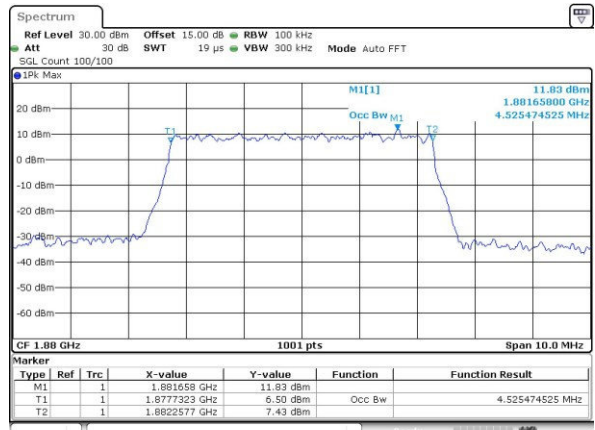

Highest Channel / 3MHz / 16QAM

Date: 31.JUL.2016 03:39:58

LTE Band 2

Lowest Channel / 5MHz / QPSK

Date: 31.JUL.2016 03:43:14

Lowest Channel / 5MHz / 16QAM

Date: 31.JUL.2016 03:43:25

Middle Channel / 5MHz / QPSK

Date: 31.JUL.2016 03:45:50

Middle Channel / 5MHz / 16QAM

Date: 31.JUL.2016 03:46:01

Highest Channel / 5MHz / QPSK

Date: 31.JUL.2016 03:48:26

Highest Channel / 5MHz / 16QAM

Date: 31.JUL.2016 03:48:37

LTE Band 2