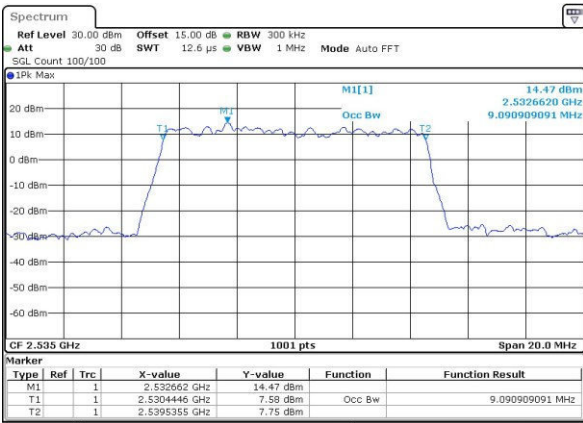

Date: 31.JUL.2016 06:42:52

LTE Band 7

Lowest Channel / 10MHz / QPSK

Date: 31.JUL.2016 06:45:12

Lowest Channel / 10MHz / 16QAM

Date: 31.JUL.2016 06:45:122

Middle Channel / 10MHz / QPSK

Date: 31.JUL.2016 06:47:42