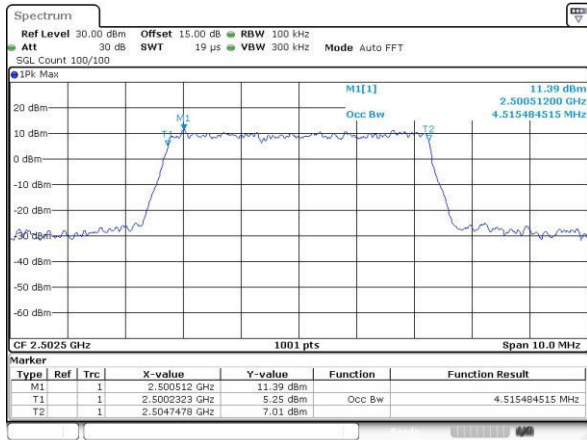

Highest Channel / 20MHz / QPSK

Date: 31.JUL.2016 06:11:09

Highest Channel / 20MHz / 16QAM

Date: 31.JUL.2016 06:11:20

LTE Band 7

Lowest Channel / 5MHz / QPSK

Date: 31.JUL.2016 06:37:39

Lowest Channel / 5MHz / 16QAM