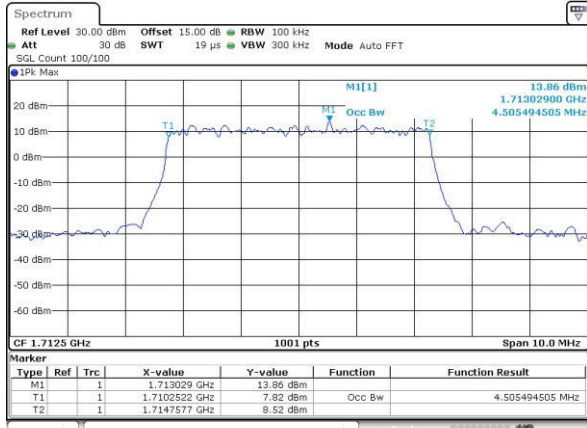

Date: 31.JUL.2016 06:19:18

Highest Channel / 1.4MHz / 16QAM

Date: 31.JUL.2016 05:32:27

LTE Band 4

Lowest Channel / 3MHz / QPSK

Date: 31.JUL.2016 05:34:52

Lowest Channel / 3MHz / 16QAM

Date: 31.JUL.2016 05:35:02

Middle Channel / 3MHz / QPSK

Date: 31.JUL.2016 05:37:27

Middle Channel / 3MHz / 16QAM

Date: 31.JUL.2016 05:37:38

Highest Channel / 3MHz / QPSK

Date: 31.JUL.2016 05:40:02

Highest Channel / 3MHz / 16QAM

Date: 31.JUL.2016 05:40:13

LTE Band 4

Lowest Channel / 5MHz / QPSK

Date: 31.JUL.2016 05:42:39

Lowest Channel / 5MHz / 16QAM

Date: 31.JUL.2016 05:42:49

Middle Channel / 5MHz / QPSK

Date: 31.JUL.2016 05:45:14

Middle Channel / 5MHz / 16QAM