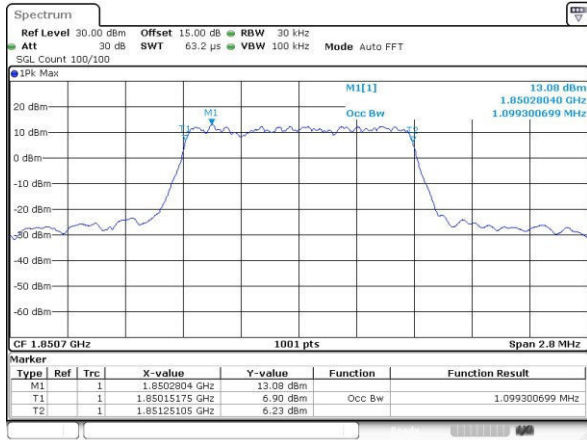

LTE Band 2

Lowest Channel / 1.4MHz / QPSK

Date: 31.JUL.2016 03:26:49

Lowest Channel / 1.4MHz / 16QAM

Date: 31.JUL.2016 03:27:00

Middle Channel / 1.4MHz / QPSK

Date: 31.JUL.2016 03:29:24

Middle Channel / 1.4MHz / 16QAM

Date: 31.JUL.2016 03:29:35

Highest Channel / 1.4MHz / QPSK

Date: 31.JUL.2016 03:31:59

Highest Channel / 1.4MHz / 16QAM

Date: 31.JUL.2016 03:32:10

LTE Band 2

Lowest Channel / 3MHz / QPSK

Date: 31.JUL.2016 03:34:35