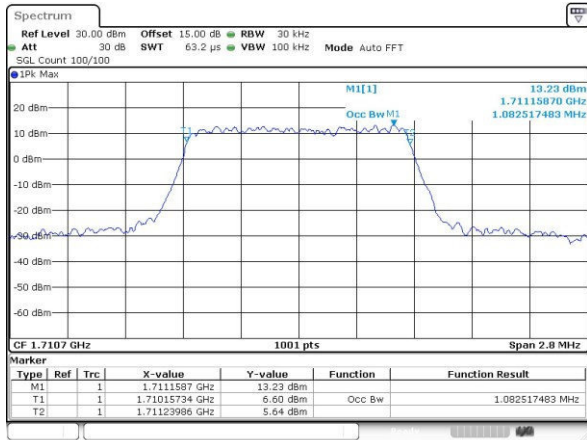

Middle Channel / 20MHz / 16QAM

Date: 31.JUL.2016 04:09:26

Highest Channel / 20MHz / QPSK

Date: 31.JUL.2016 04:11:53

Highest Channel / 20MHz / 16QAM

Date: 31.JUL.2016 04:12:02

LTE Band 4

Lowest Channel / 1.4MHz / QPSK