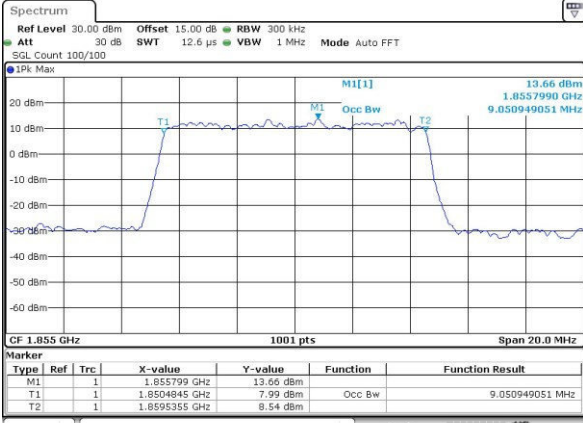

LTE Band 2

Lowest Channel / 10MHz / QPSK

Date: 31.JUL.2016 03:51:03