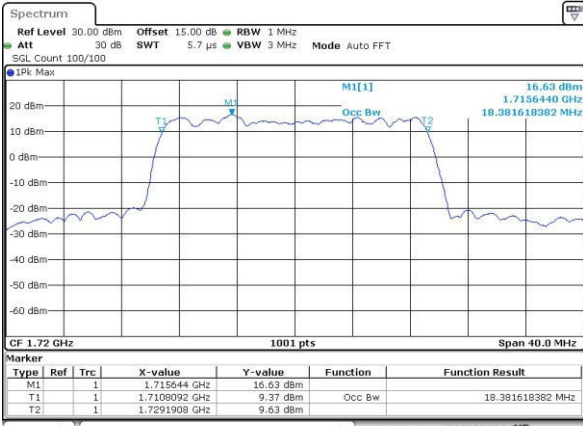

LTE Band 4

Lowest Channel / 20MHz / QPSK

Date: 31.JUL.2016 06:05:50