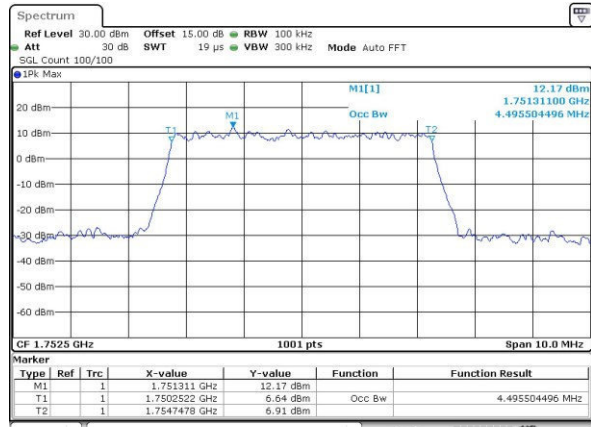

LTE Band 4

Lowest Channel / 5MHz / QPSK

Date: 31.JUL.2016 05:42:39

Lowest Channel / 5MHz / 16QAM

Date: 31.JUL.2016 05:42:49

Middle Channel / 5MHz / QPSK

Date: 31.JUL.2016 05:45:14

Middle Channel / 5MHz / 16QAM

Date: 31.JUL.2016 05:45:25

Highest Channel / 5MHz / QPSK

Date: 31.JUL.2016 05:47:50

Highest Channel / 5MHz / 16QAM

Date: 31.JUL.2016 05:48:01

LTE Band 4

Lowest Channel / 10MHz / QPSK

Date: 31.JUL.2016 05:50:25