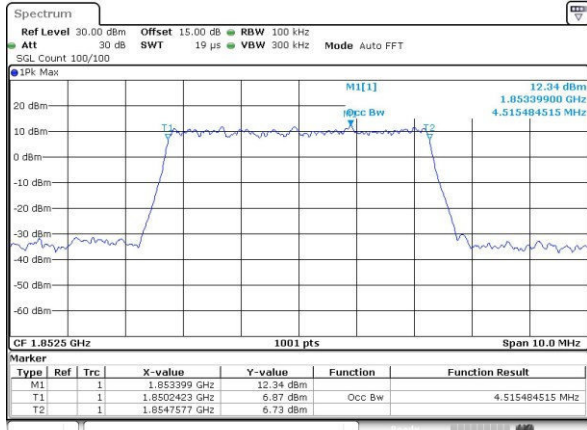

Highest Channel / 3MHz / 16QAM

Date: 31.JUL.2016 03:39:58

LTE Band 2

Lowest Channel / 5MHz / QPSK

Date: 31.JUL.2016 03:43:14

Lowest Channel / 5MHz / 16QAM

Date: 31.JUL.2016 03:43:25

Middle Channel / 5MHz / QPSK

Date: 31.JUL.2016 03:45:50

Middle Channel / 5MHz / 16QAM

Date: 31.JUL.2016 03:46:01

Highest Channel / 5MHz / QPSK

Date: 31.JUL.2016 03:48:26

Highest Channel / 5MHz / 16QAM

Date: 31.JUL.2016 03:48:37

LTE Band 2