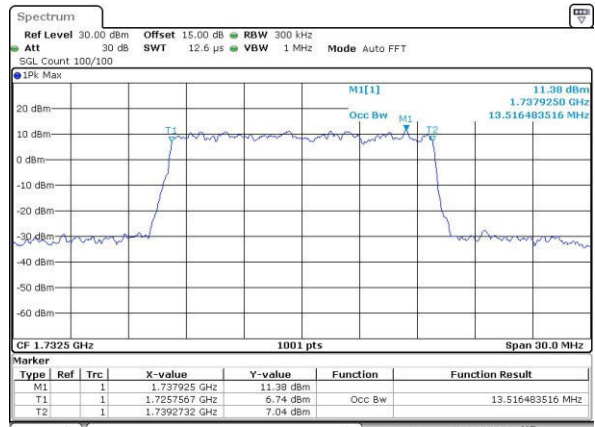

Highest Channel / 10MHz / 16QAM

Date: 31.JUL.2016 05:55:47

LTE Band 4

Lowest Channel / 15MHz / QPSK

Date: 31.JUL.2016 05:58:12

Lowest Channel / 15MHz / 16QAM

Date: 31.JUL.2016 05:58:122

Middle Channel / 15MHz / QPSK

Date: 31.JUL.2016 06:00:47

Middle Channel / 15MHz / 16QAM

Date: 31.JUL.2016 06:00:58

Highest Channel / 15MHz / QPSK

Date: 31.JUL.2016 06:03:23

Highest Channel / 15MHz / 16QAM

Date: 31.JUL.2016 06:03:34

LTE Band 4