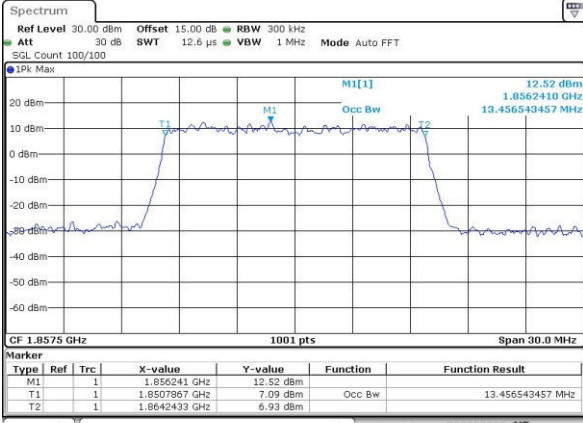

Highest Channel / 10MHz / QPSK

Date: 31.JUL.2016 03:56:15

Highest Channel / 10MHz / 16QAM

Date: 31.JUL.2016 03:56:25

LTE Band 2

Lowest Channel / 15MHz / QPSK

Date: 31.JUL.2016 03:58:53

Lowest Channel / 15MHz / 16QAM