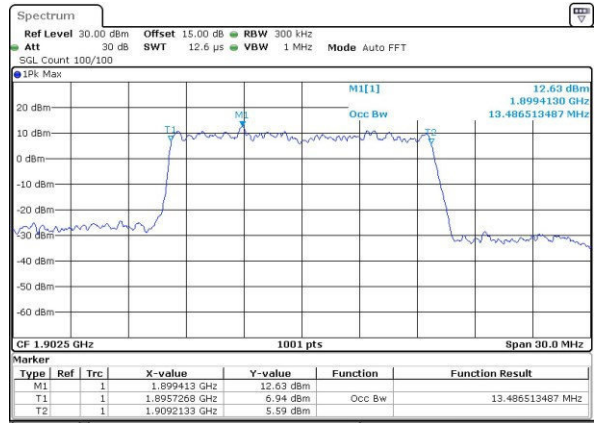

Highest Channel / 10MHz / QPSK

Date: 31.JUL.2016 03:56:15

Highest Channel / 10MHz / 16QAM

Date: 31.JUL.2016 03:56:25

LTE Band 2

Lowest Channel / 15MHz / QPSK

Date: 31.JUL.2016 03:58:53

Lowest Channel / 15MHz / 16QAM

Date: 31.JUL.2016 03:59:02

Middle Channel / 15MHz / QPSK

Date: 31.JUL.2016 04:01:27

Middle Channel / 15MHz / 16QAM

Date: 31.JUL.2016 04:01:37

Highest Channel / 15MHz / QPSK

Date: 31.JUL.2016 04:04:03

Highest Channel / 15MHz / 16QAM

Date: 31.JUL.2016 04:04:13

LTE Band 2

Lowest Channel / 20MHz / QPSK

Date: 31.JUL.2016 04:06:39

Lowest Channel / 20MHz / 16QAM

Date: 31.JUL.2016 04:06:50

Middle Channel / 20MHz / QPSK

Date: 31.JUL.2016 04:09:15

Middle Channel / 20MHz / 16QAM

Date: 31.JUL.2016 04:09:26

Highest Channel / 20MHz / QPSK

Date: 31.JUL.2016 04:11:53

Highest Channel / 20MHz / 16QAM

Date: 31.JUL.2016 04:12:02

LTE Band 4

Lowest Channel / 1.4MHz / QPSK