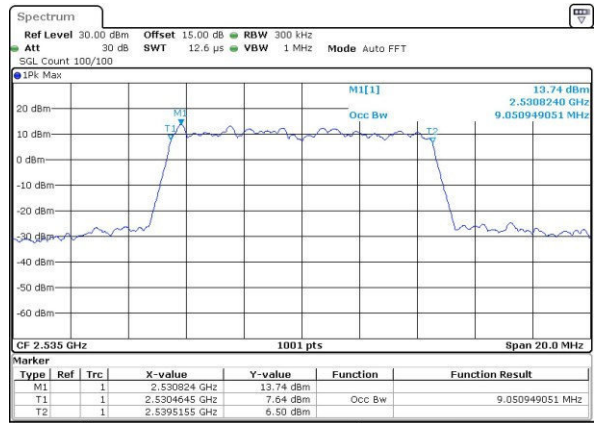

Date: 31.JUL.2016 06:42:52

LTE Band 7

Lowest Channel / 10MHz / QPSK

Date: 31.JUL.2016 06:45:12

Lowest Channel / 10MHz / 16QAM

Date: 31.JUL.2016 06:45:122

Middle Channel / 10MHz / QPSK

Date: 31.JUL.2016 06:47:42

Middle Channel / 10MHz / 16QAM

Date: 31.JUL.2016 06:47:53

Highest Channel / 10MHz / QPSK

Date: 31.JUL.2016 06:50:13

Highest Channel / 10MHz / 16QAM

Date: 31.JUL.2016 06:50:23