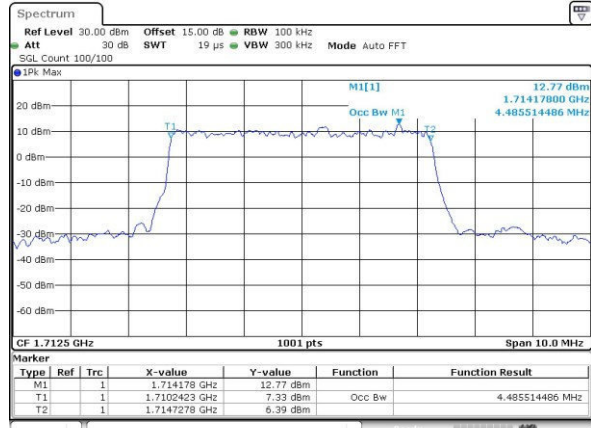

Date: 31.JUL.2016 06:19:18

Highest Channel / 1.4MHz / 16QAM

Date: 31.JUL.2016 05:32:27

LTE Band 4

Lowest Channel / 3MHz / QPSK

Date: 31.JUL.2016 05:34:52

Lowest Channel / 3MHz / 16QAM

Date: 31.JUL.2016 05:35:02

Middle Channel / 3MHz / QPSK

Date: 31.JUL.2016 05:37:27

Middle Channel / 3MHz / 16QAM

Date: 31.JUL.2016 05:37:38

Highest Channel / 3MHz / QPSK

Date: 31.JUL.2016 05:40:02

Highest Channel / 3MHz / 16QAM

Date: 31.JUL.2016 05:40:13

LTE Band 4

Lowest Channel / 5MHz / QPSK

Date: 31.JUL.2016 05:42:39

Lowest Channel / 5MHz / 16QAM

Date: 31.JUL.2016 05:42:49

Middle Channel / 5MHz / QPSK

Date: 31.JUL.2016 05:45:14

Middle Channel / 5MHz / 16QAM