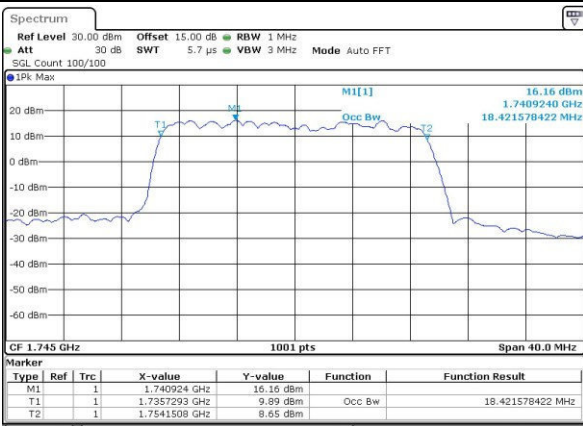

Date: 31.JUL.2016 06:00:47

Middle Channel / 15MHz / 16QAM

Date: 31.JUL.2016 06:00:58

Highest Channel / 15MHz / QPSK

Date: 31.JUL.2016 06:03:23

Highest Channel / 15MHz / 16QAM

Date: 31.JUL.2016 06:03:34

LTE Band 4

Lowest Channel / 20MHz / QPSK

Date: 31.JUL.2016 06:05:50

Lowest Channel / 20MHz / 16QAM

Date: 31.JUL.2016 06:06:09

Middle Channel / 20MHz / QPSK

Date: 31.JUL.2016 06:08:54

Middle Channel / 20MHz / 16QAM

Date: 31.JUL.2016 06:08:44

Highest Channel / 20MHz / QPSK

Date: 31.JUL.2016 06:11:09

Highest Channel / 20MHz / 16QAM

Date: 31.JUL.2016 06:11:20

LTE Band 7

Lowest Channel / 5MHz / QPSK

Date: 31.JUL.2016 06:37:39

Lowest Channel / 5MHz / 16QAM