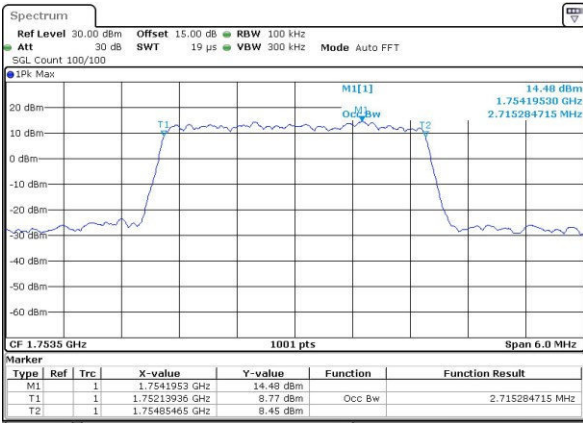

Date: 31.JUL.2016 06:19:18

Highest Channel / 1.4MHz / 16QAM

Date: 31.JUL.2016 05:32:27

LTE Band 4

Lowest Channel / 3MHz / QPSK

Date: 31.JUL.2016 05:34:52

Lowest Channel / 3MHz / 16QAM

Date: 31.JUL.2016 05:35:02

Middle Channel / 3MHz / QPSK

Date: 31.JUL.2016 05:37:27

Middle Channel / 3MHz / 16QAM

Date: 31.JUL.2016 05:37:38

Highest Channel / 3MHz / QPSK

Date: 31.JUL.2016 05:40:02

Highest Channel / 3MHz / 16QAM

Date: 31.JUL.2016 05:40:13

LTE Band 4

Lowest Channel / 5MHz / QPSK

Date: 31.JUL.2016 05:42:39

Lowest Channel / 5MHz / 16QAM

Date: 31.JUL.2016 05:42:49

Middle Channel / 5MHz / QPSK

Date: 31.JUL.2016 05:45:14

Middle Channel / 5MHz / 16QAM