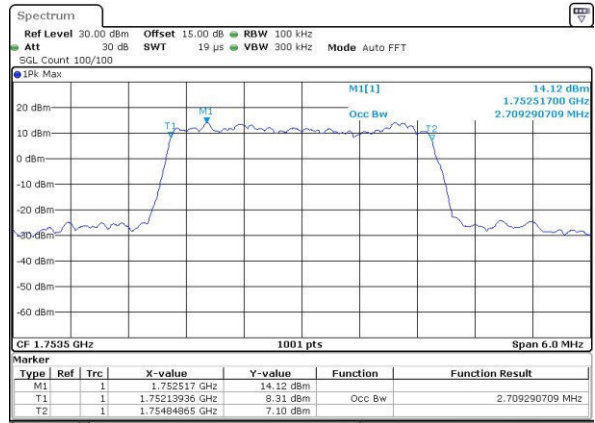

Date: 31.JUL.2016 06:19:18

Highest Channel / 1.4MHz / 16QAM

Date: 31.JUL.2016 05:32:27

LTE Band 4

Lowest Channel / 3MHz / QPSK

Date: 31.JUL.2016 05:34:52

Lowest Channel / 3MHz / 16QAM

Date: 31.JUL.2016 05:35:02

Middle Channel / 3MHz / QPSK

Date: 31.JUL.2016 05:37:27

Middle Channel / 3MHz / 16QAM

Date: 31.JUL.2016 05:37:38

Highest Channel / 3MHz / QPSK

Date: 31.JUL.2016 05:40:02

Highest Channel / 3MHz / 16QAM

Date: 31.JUL.2016 05:40:13

LTE Band 4

Lowest Channel / 5MHz / QPSK

Date: 31.JUL.2016 05:42:39

Lowest Channel / 5MHz / 16QAM

Date: 31.JUL.2016 05:42:49

Middle Channel / 5MHz / QPSK

Date: 31.JUL.2016 05:45:14

Middle Channel / 5MHz / 16QAM

Date: 31.JUL.2016 05:45:25

Highest Channel / 5MHz / QPSK

Date: 31.JUL.2016 05:47:50

Highest Channel / 5MHz / 16QAM

Date: 31.JUL.2016 05:48:01

LTE Band 4

Lowest Channel / 10MHz / QPSK

Date: 31.JUL.2016 05:50:25