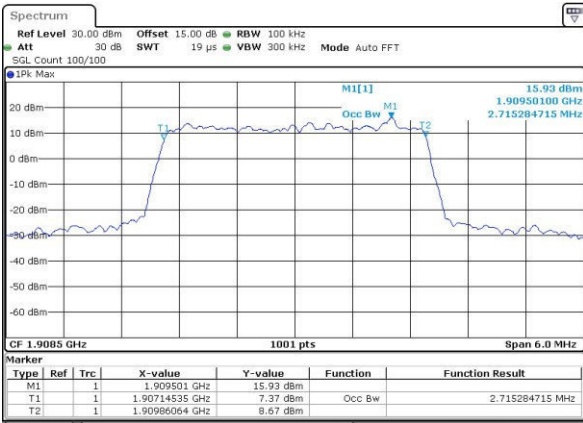

Date: 31.JUL.2016 03:29:35

Highest Channel / 1.4MHz / QPSK

Date: 31.JUL.2016 03:31:59

Highest Channel / 1.4MHz / 16QAM

Date: 31.JUL.2016 03:32:10

LTE Band 2

Lowest Channel / 3MHz / QPSK

Date: 31.JUL.2016 03:34:35

Lowest Channel / 3MHz / 16QAM

Date: 31.JUL.2016 03:34:46

Middle Channel / 3MHz / QPSK

Date: 31.JUL.2016 03:37:11

Middle Channel / 3MHz / 16QAM

Date: 31.JUL.2016 03:37:22

Highest Channel / 3MHz / QPSK

Date: 31.JUL.2016 03:39:47

Highest Channel / 3MHz / 16QAM

Date: 31.JUL.2016 03:39:58

LTE Band 2

Lowest Channel / 5MHz / QPSK

Date: 31.JUL.2016 03:43:14

Lowest Channel / 5MHz / 16QAM

Date: 31.JUL.2016 03:43:25

Middle Channel / 5MHz / QPSK