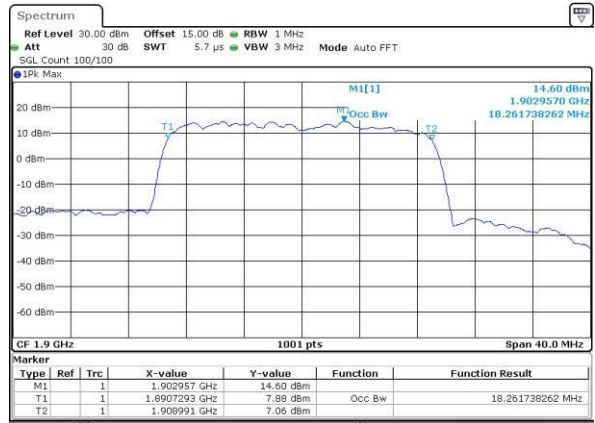

Date: 31.JUL.2016 04:04:13

LTE Band 2

Lowest Channel / 20MHz / QPSK

Date: 31.JUL.2016 04:06:39

Lowest Channel / 20MHz / 16QAM

Date: 31.JUL.2016 04:06:50

Middle Channel / 20MHz / QPSK

Date: 31.JUL.2016 04:09:15

Middle Channel / 20MHz / 16QAM

Date: 31.JUL.2016 04:09:26

Highest Channel / 20MHz / QPSK

Date: 31.JUL.2016 04:11:53

Highest Channel / 20MHz / 16QAM

Date: 31.JUL.2016 04:12:02

LTE Band 4

Lowest Channel / 1.4MHz / QPSK

Date: 31.JUL.2016 05:12:49

Lowest Channel / 1.4MHz / 16QAM

Date: 31.JUL.2016 05:12:59

Middle Channel / 1.4MHz / QPSK

Date: 31.JUL.2016 05:29:40

Middle Channel / 1.4MHz / 16QAM

Date: 31.JUL.2016 05:29:51

Highest Channel / 1.4MHz / QPSK

Date: 31.JUL.2016 06:19:18

Highest Channel / 1.4MHz / 16QAM

Date: 31.JUL.2016 05:32:27

LTE Band 4

Lowest Channel / 3MHz / QPSK

Date: 31.JUL.2016 05:34:52

Lowest Channel / 3MHz / 16QAM

Date: 31.JUL.2016 05:35:02