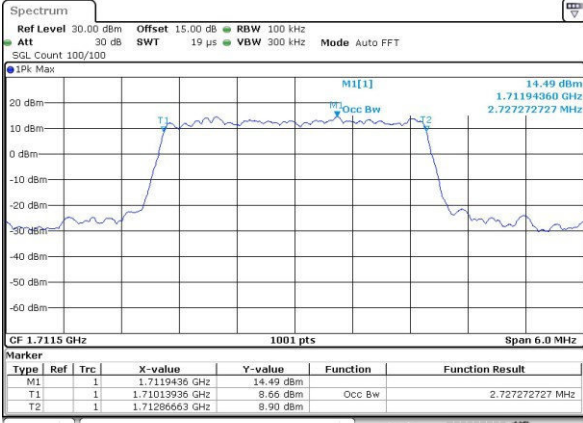

Middle Channel / 20MHz / 16QAM

Date: 31.JUL.2016 04:09:26

Highest Channel / 20MHz / QPSK

Date: 31.JUL.2016 04:11:53

Highest Channel / 20MHz / 16QAM

Date: 31.JUL.2016 04:12:02

LTE Band 4

Lowest Channel / 1.4MHz / QPSK

Date: 31.JUL.2016 05:12:49

Lowest Channel / 1.4MHz / 16QAM

Date: 31.JUL.2016 05:12:59

Middle Channel / 1.4MHz / QPSK

Date: 31.JUL.2016 05:29:40

Middle Channel / 1.4MHz / 16QAM

Date: 31.JUL.2016 05:29:51

Highest Channel / 1.4MHz / QPSK

Date: 31.JUL.2016 06:19:18

Highest Channel / 1.4MHz / 16QAM

Date: 31.JUL.2016 05:32:27

LTE Band 4

Lowest Channel / 3MHz / QPSK

Date: 31.JUL.2016 05:34:52

Lowest Channel / 3MHz / 16QAM

Date: 31.JUL.2016 05:35:02

Middle Channel / 3MHz / QPSK

Date: 31.JUL.2016 05:37:27

Middle Channel / 3MHz / 16QAM

Date: 31.JUL.2016 05:37:38

Highest Channel / 3MHz / QPSK

Date: 31.JUL.2016 05:40:02

Highest Channel / 3MHz / 16QAM

Date: 31.JUL.2016 05:40:13