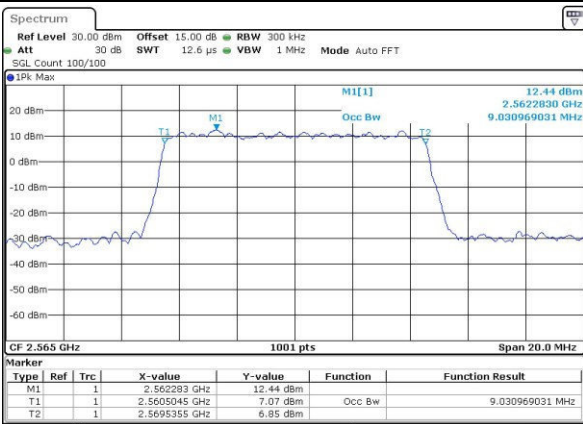

Highest Channel / 10MHz / QPSK

Date: 31.JUL.2016 06:50:13