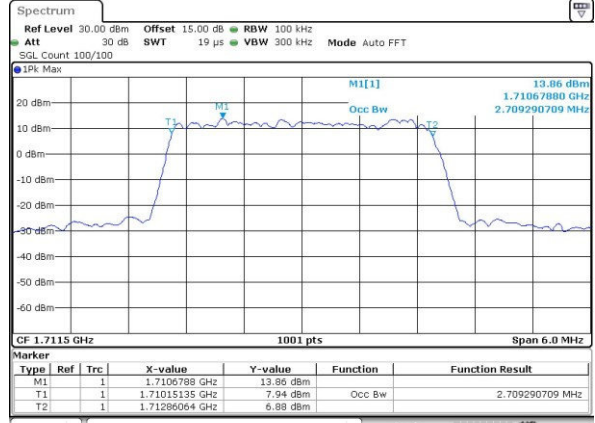

Date: 31.JUL.2016 06:19:18

Highest Channel / 1.4MHz / 16QAM

Date: 31.JUL.2016 05:32:27

LTE Band 4

Lowest Channel / 3MHz / QPSK

Date: 31.JUL.2016 05:34:52

Lowest Channel / 3MHz / 16QAM

Date: 31.JUL.2016 05:35:02