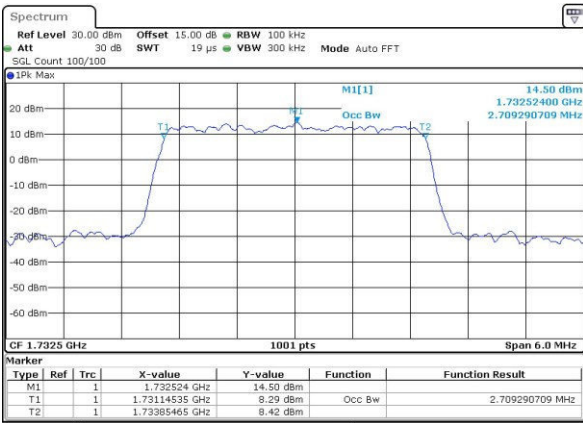

Middle Channel / 3MHz / QPSK

Date: 31.JUL.2016 05:37:27