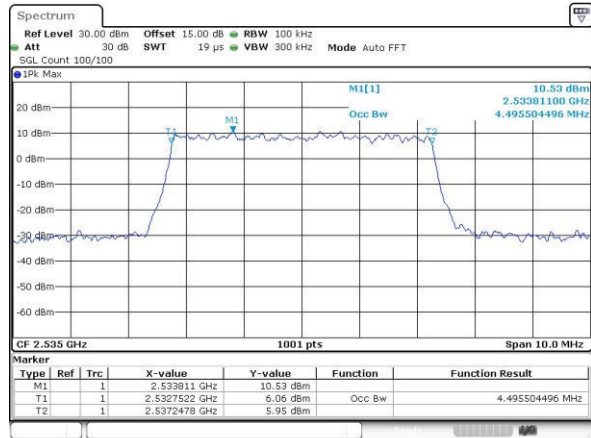

Middle Channel / 5MHz / 16QAM

Date: 31.JUL.2016 06:40:21