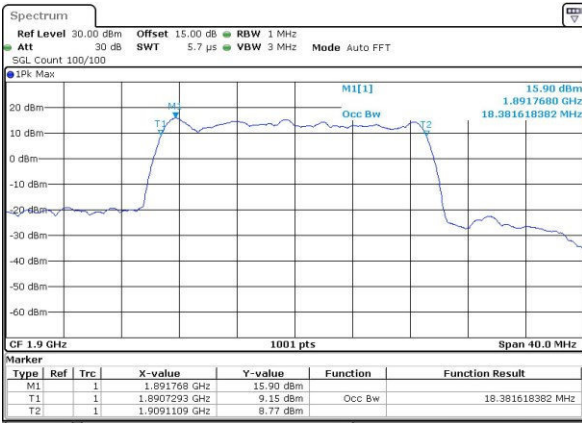

Date: 31.JUL.2016 04:04:13

LTE Band 2

Lowest Channel / 20MHz / QPSK

Date: 31.JUL.2016 04:06:39

Lowest Channel / 20MHz / 16QAM

Date: 31.JUL.2016 04:06:50

Middle Channel / 20MHz / QPSK

Date: 31.JUL.2016 04:09:15

Middle Channel / 20MHz / 16QAM

Date: 31.JUL.2016 04:09:26

Highest Channel / 20MHz / QPSK

Date: 31.JUL.2016 04:11:53

Highest Channel / 20MHz / 16QAM

Date: 31.JUL.2016 04:12:02

LTE Band 4

Lowest Channel / 1.4MHz / QPSK