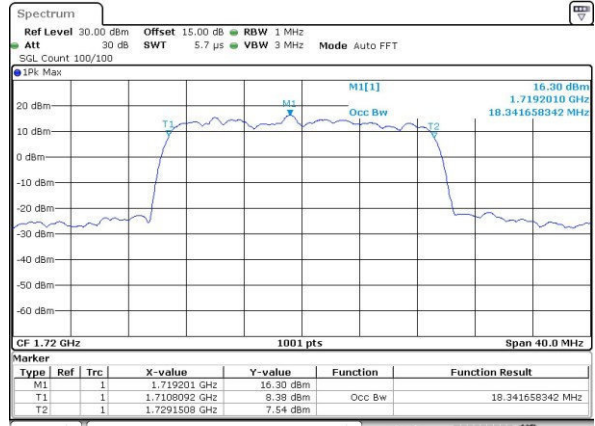

Lowest Channel / 20MHz / 16QAM

Date: 31.JUL.2016 06:06:09