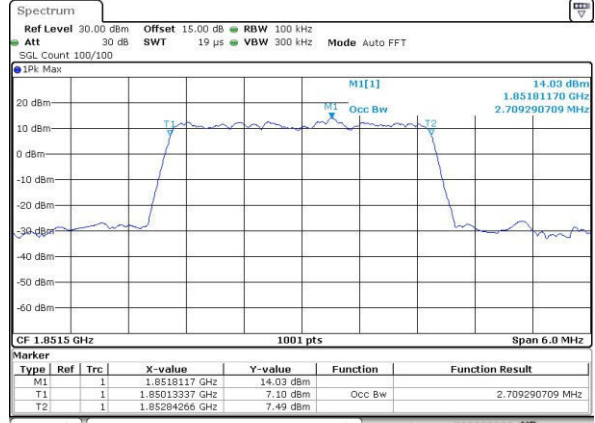

Lowest Channel / 3MHz / 16QAM

Date: 31.JUL.2016 03:34:46