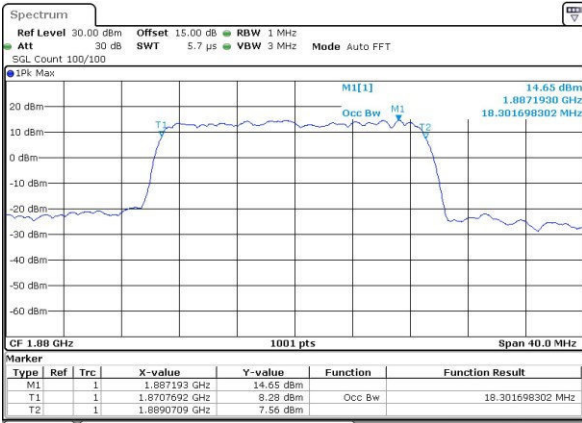

Date: 31.JUL.2016 04:04:13

LTE Band 2

Lowest Channel / 20MHz / QPSK

Date: 31.JUL.2016 04:06:39

Lowest Channel / 20MHz / 16QAM

Date: 31.JUL.2016 04:06:50

Middle Channel / 20MHz / QPSK

Date: 31.JUL.2016 04:09:15

Middle Channel / 20MHz / 16QAM

Date: 31.JUL.2016 04:09:26

Highest Channel / 20MHz / QPSK

Date: 31.JUL.2016 04:11:53

Highest Channel / 20MHz / 16QAM

Date: 31.JUL.2016 04:12:02

LTE Band 4

Lowest Channel / 1.4MHz / QPSK