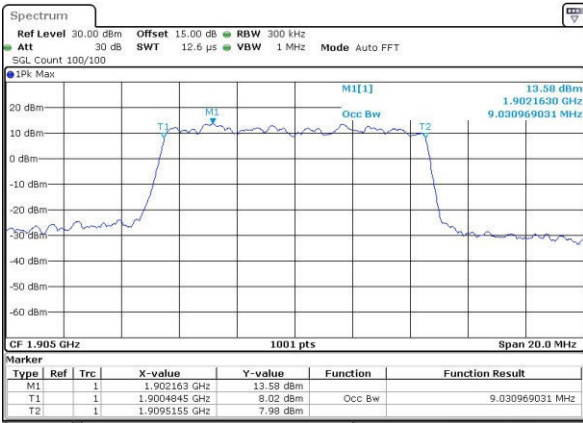

Date: 31.JUL.2016 03:45:50

Middle Channel / 5MHz / 16QAM

Date: 31.JUL.2016 03:46:01

Highest Channel / 5MHz / QPSK

Date: 31.JUL.2016 03:48:26

Highest Channel / 5MHz / 16QAM

Date: 31.JUL.2016 03:48:37

LTE Band 2

Lowest Channel / 10MHz / QPSK

Date: 31.JUL.2016 03:51:03

Lowest Channel / 10MHz / 16QAM

Date: 31.JUL.2016 03:51:13

Middle Channel / 10MHz / QPSK

Date: 31.JUL.2016 03:53:39

Middle Channel / 10MHz / 16QAM

Date: 31.JUL.2016 03:53:49

Highest Channel / 10MHz / QPSK

Date: 31.JUL.2016 03:56:15

Highest Channel / 10MHz / 16QAM

Date: 31.JUL.2016 03:56:25

LTE Band 2

Lowest Channel / 15MHz / QPSK

Date: 31.JUL.2016 03:58:53

Lowest Channel / 15MHz / 16QAM