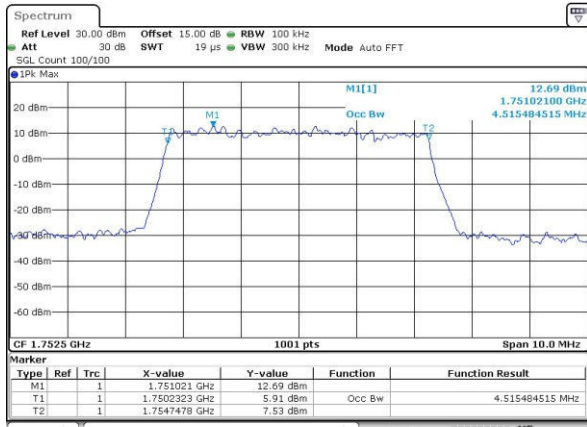

LTE Band 4

Lowest Channel / 5MHz / QPSK

Date: 31.JUL.2016 05:42:39

Lowest Channel / 5MHz / 16QAM

Date: 31.JUL.2016 05:42:49

Middle Channel / 5MHz / QPSK

Date: 31.JUL.2016 05:45:14

Middle Channel / 5MHz / 16QAM

Date: 31.JUL.2016 05:45:25

Highest Channel / 5MHz / QPSK

Date: 31.JUL.2016 05:47:50

Highest Channel / 5MHz / 16QAM

Date: 31.JUL.2016 05:48:01

LTE Band 4

Lowest Channel / 10MHz / QPSK

Date: 31.JUL.2016 05:50:25