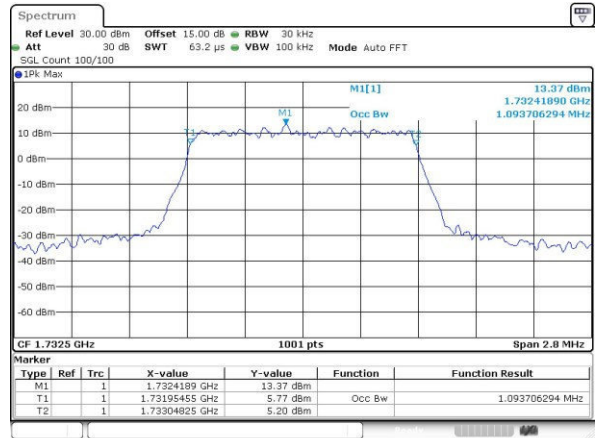

Middle Channel / 20MHz / 16QAM

Date: 31.JUL.2016 04:09:26

Highest Channel / 20MHz / QPSK

Date: 31.JUL.2016 04:11:53

Highest Channel / 20MHz / 16QAM

Date: 31.JUL.2016 04:12:02

LTE Band 4

Lowest Channel / 1.4MHz / QPSK

Date: 31.JUL.2016 05:12:49

Lowest Channel / 1.4MHz / 16QAM

Date: 31.JUL.2016 05:12:59

Middle Channel / 1.4MHz / QPSK

Date: 31.JUL.2016 05:29:40

Middle Channel / 1.4MHz / 16QAM

Date: 31.JUL.2016 05:29:51

Highest Channel / 1.4MHz / QPSK

Date: 31.JUL.2016 06:19:18

Highest Channel / 1.4MHz / 16QAM

Date: 31.JUL.2016 05:32:27

LTE Band 4

Lowest Channel / 3MHz / QPSK

Date: 31.JUL.2016 05:34:52

Lowest Channel / 3MHz / 16QAM

Date: 31.JUL.2016 05:35:02