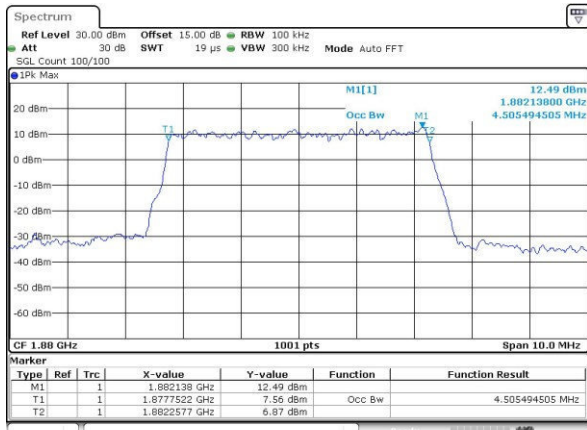

Highest Channel / 3MHz / 16QAM

Date: 31.JUL.2016 03:39:58

LTE Band 2

Lowest Channel / 5MHz / QPSK

Date: 31.JUL.2016 03:43:14

Lowest Channel / 5MHz / 16QAM

Date: 31.JUL.2016 03:43:25

Middle Channel / 5MHz / QPSK

Date: 31.JUL.2016 03:45:50

Middle Channel / 5MHz / 16QAM

Date: 31.JUL.2016 03:46:01

Highest Channel / 5MHz / QPSK

Date: 31.JUL.2016 03:48:26

Highest Channel / 5MHz / 16QAM

Date: 31.JUL.2016 03:48:37

LTE Band 2