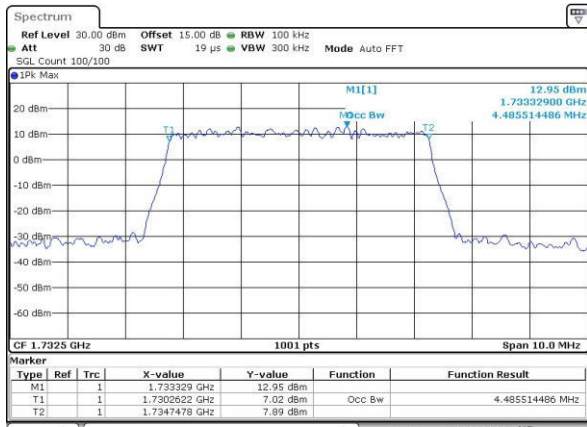

LTE Band 4

Lowest Channel / 5MHz / QPSK

Date: 31.JUL.2016 05:42:39

Lowest Channel / 5MHz / 16QAM

Date: 31.JUL.2016 05:42:49

Middle Channel / 5MHz / QPSK

Date: 31.JUL.2016 05:45:14

Middle Channel / 5MHz / 16QAM

Date: 31.JUL.2016 05:45:25

Highest Channel / 5MHz / QPSK

Date: 31.JUL.2016 05:47:50

Highest Channel / 5MHz / 16QAM

Date: 31.JUL.2016 05:48:01

LTE Band 4

Lowest Channel / 10MHz / QPSK

Date: 31.JUL.2016 05:50:25