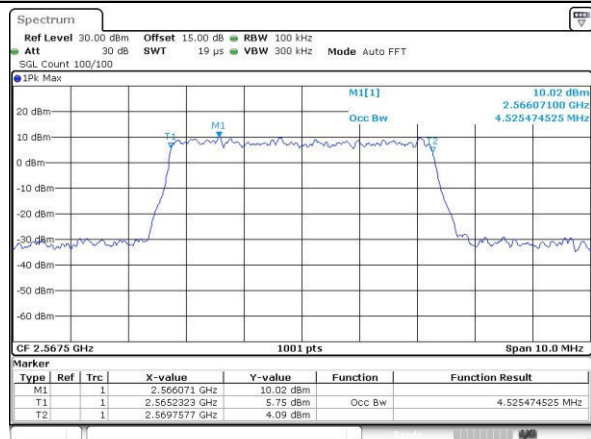

Date: 31.JUL.2016 06:37:50

Middle Channel / 5MHz / QPSK

Date: 31.JUL.2016 06:40:10

Middle Channel / 5MHz / 16QAM

Date: 31.JUL.2016 06:40:21

Highest Channel / 5MHz / QPSK

Date: 31.JUL.2016 06:42:41

Highest Channel / 5MHz / 16QAM