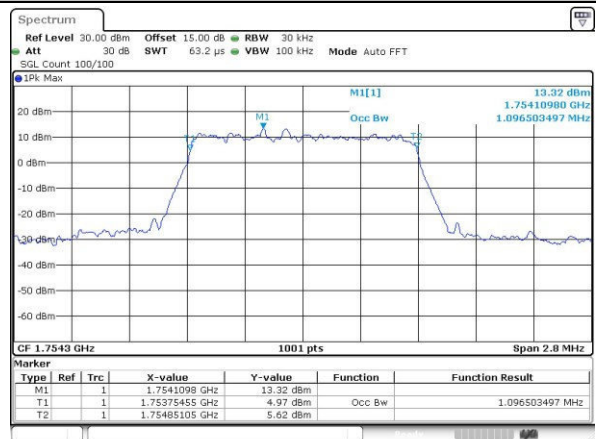

Date: 31.JUL.2016 05:12:49

Lowest Channel / 1.4MHz / 16QAM

Date: 31.JUL.2016 05:12:59

Middle Channel / 1.4MHz / QPSK

Date: 31.JUL.2016 05:29:40

Middle Channel / 1.4MHz / 16QAM

Date: 31.JUL.2016 05:29:51

Highest Channel / 1.4MHz / QPSK

Date: 31.JUL.2016 06:19:18

Highest Channel / 1.4MHz / 16QAM

Date: 31.JUL.2016 05:32:27

LTE Band 4

Lowest Channel / 3MHz / QPSK

Date: 31.JUL.2016 05:34:52

Lowest Channel / 3MHz / 16QAM

Date: 31.JUL.2016 05:35:02