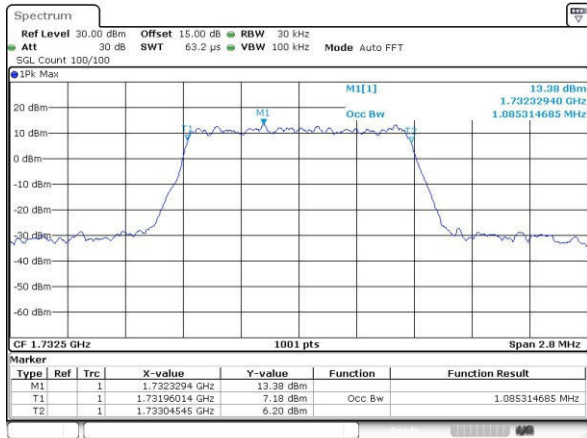

Middle Channel / 20MHz / 16QAM

Date: 31.JUL.2016 04:09:26

Highest Channel / 20MHz / QPSK

Date: 31.JUL.2016 04:11:53

Highest Channel / 20MHz / 16QAM

Date: 31.JUL.2016 04:12:02

LTE Band 4

Lowest Channel / 1.4MHz / QPSK

Date: 31.JUL.2016 05:12:49

Lowest Channel / 1.4MHz / 16QAM

Date: 31.JUL.2016 05:12:59

Middle Channel / 1.4MHz / QPSK

Date: 31.JUL.2016 05:29:40

Middle Channel / 1.4MHz / 16QAM

Date: 31.JUL.2016 05:29:51

Highest Channel / 1.4MHz / QPSK

Date: 31.JUL.2016 06:19:18

Highest Channel / 1.4MHz / 16QAM

Date: 31.JUL.2016 05:32:27

LTE Band 4

Lowest Channel / 3MHz / QPSK

Date: 31.JUL.2016 05:34:52

Lowest Channel / 3MHz / 16QAM

Date: 31.JUL.2016 05:35:02