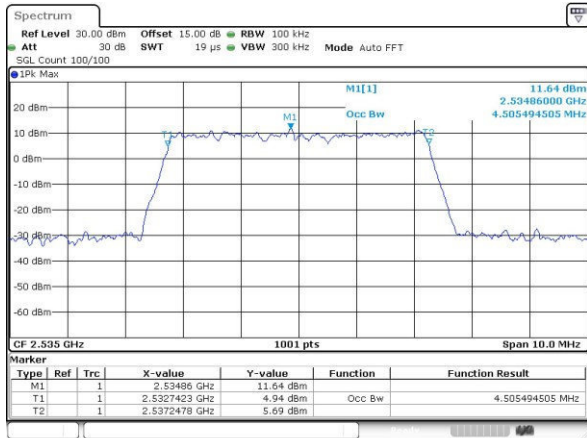

Middle Channel / 5MHz / QPSK

Date: 31.JUL.2016 06:40:10