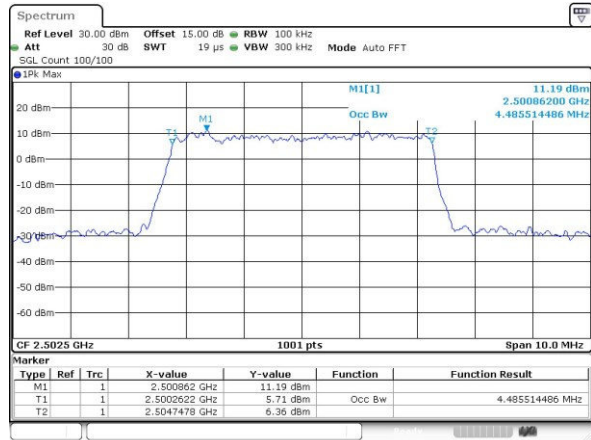

Highest Channel / 20MHz / QPSK

Date: 31.JUL.2016 06:11:09

Highest Channel / 20MHz / 16QAM

Date: 31.JUL.2016 06:11:20

LTE Band 7

Lowest Channel / 5MHz / QPSK

Date: 31.JUL.2016 06:37:39

Lowest Channel / 5MHz / 16QAM