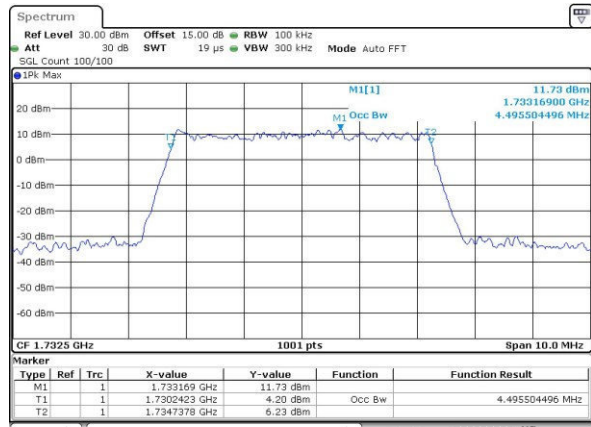

LTE Band 4

Lowest Channel / 5MHz / QPSK

Date: 31.JUL.2016 05:42:39

Lowest Channel / 5MHz / 16QAM

Date: 31.JUL.2016 05:42:49

Middle Channel / 5MHz / QPSK

Date: 31.JUL.2016 05:45:14

Middle Channel / 5MHz / 16QAM

Date: 31.JUL.2016 05:45:25

Highest Channel / 5MHz / QPSK

Date: 31.JUL.2016 05:47:50

Highest Channel / 5MHz / 16QAM

Date: 31.JUL.2016 05:48:01

LTE Band 4

Lowest Channel / 10MHz / QPSK

Date: 31.JUL.2016 05:50:25