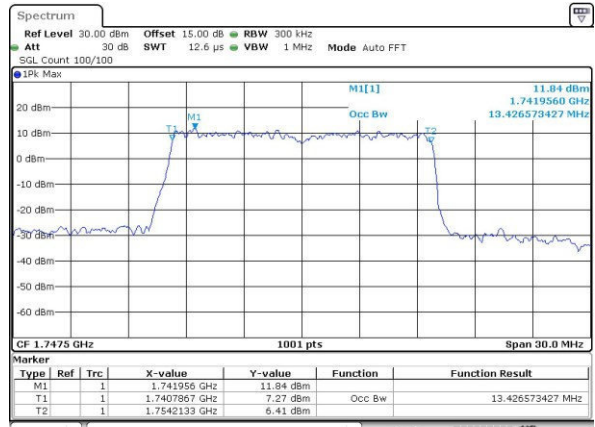

Highest Channel / 10MHz / 16QAM

Date: 31.JUL.2016 05:55:47

LTE Band 4

Lowest Channel / 15MHz / QPSK

Date: 31.JUL.2016 05:58:12

Lowest Channel / 15MHz / 16QAM

Date: 31.JUL.2016 05:58:122

Middle Channel / 15MHz / QPSK

Date: 31.JUL.2016 06:00:47

Middle Channel / 15MHz / 16QAM

Date: 31.JUL.2016 06:00:58

Highest Channel / 15MHz / QPSK

Date: 31.JUL.2016 06:03:23

Highest Channel / 15MHz / 16QAM

Date: 31.JUL.2016 06:03:34

LTE Band 4