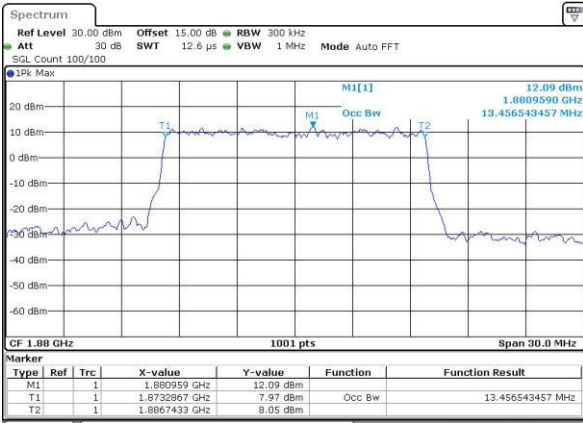

Middle Channel / 15MHz / QPSK

Date: 31.JUL.2016 04:01:27