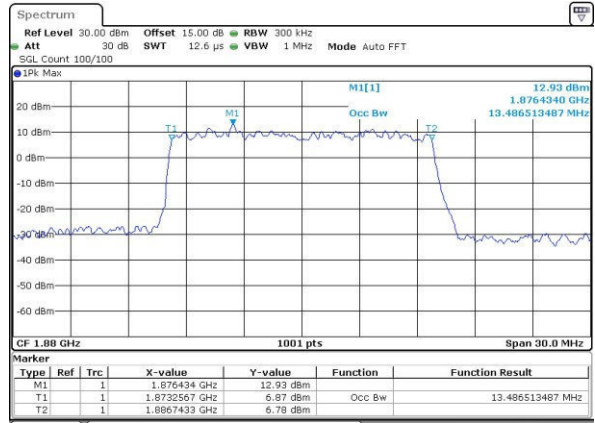

Middle Channel / 15MHz / 16QAM

Date: 31.JUL.2016 04:01:37