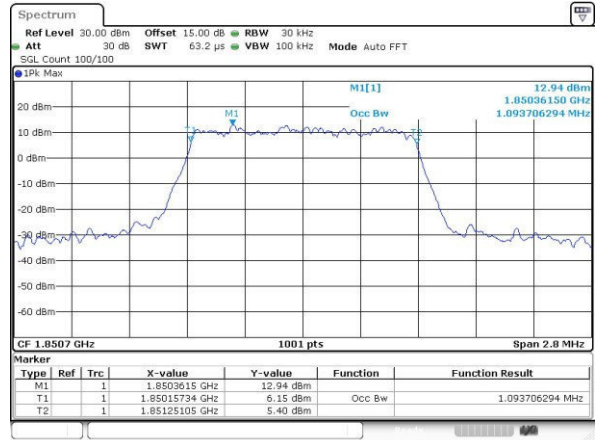

LTE Band 2

Lowest Channel / 1.4MHz / QPSK

Date: 31.JUL.2016 03:26:49

Lowest Channel / 1.4MHz / 16QAM

Date: 31.JUL.2016 03:27:00

Middle Channel / 1.4MHz / QPSK

Date: 31.JUL.2016 03:29:24

Middle Channel / 1.4MHz / 16QAM

Date: 31.JUL.2016 03:29:35

Highest Channel / 1.4MHz / QPSK

Date: 31.JUL.2016 03:31:59

Highest Channel / 1.4MHz / 16QAM

Date: 31.JUL.2016 03:32:10

LTE Band 2

Lowest Channel / 3MHz / QPSK

Date: 31.JUL.2016 03:34:35