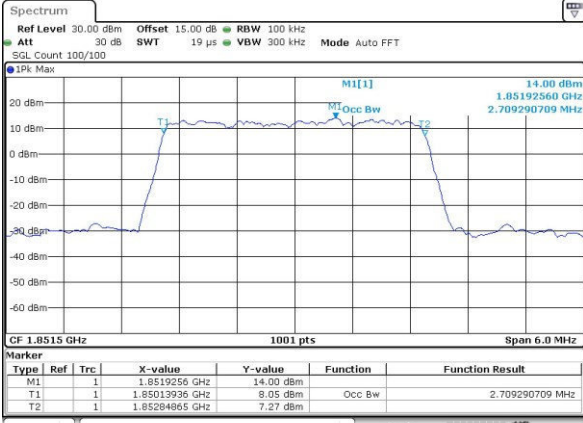

LTE Band 2

Lowest Channel / 1.4MHz / QPSK

Date: 31.JUL.2016 03:26:49

Lowest Channel / 1.4MHz / 16QAM

Date: 31.JUL.2016 03:27:00

Middle Channel / 1.4MHz / QPSK

Date: 31.JUL.2016 03:29:24

Middle Channel / 1.4MHz / 16QAM

Date: 31.JUL.2016 03:29:35

Highest Channel / 1.4MHz / QPSK

Date: 31.JUL.2016 03:31:59

Highest Channel / 1.4MHz / 16QAM

Date: 31.JUL.2016 03:32:10

LTE Band 2

Lowest Channel / 3MHz / QPSK

Date: 31.JUL.2016 03:34:35

Lowest Channel / 3MHz / 16QAM

Date: 31.JUL.2016 03:34:46

Middle Channel / 3MHz / QPSK

Date: 31.JUL.2016 03:37:11

Middle Channel / 3MHz / 16QAM

Date: 31.JUL.2016 03:37:22

Highest Channel / 3MHz / QPSK

Date: 31.JUL.2016 03:39:47

Highest Channel / 3MHz / 16QAM

Date: 31.JUL.2016 03:39:58

LTE Band 2

Lowest Channel / 5MHz / QPSK

Date: 31.JUL.2016 03:43:14

Lowest Channel / 5MHz / 16QAM

Date: 31.JUL.2016 03:43:25

Middle Channel / 5MHz / QPSK