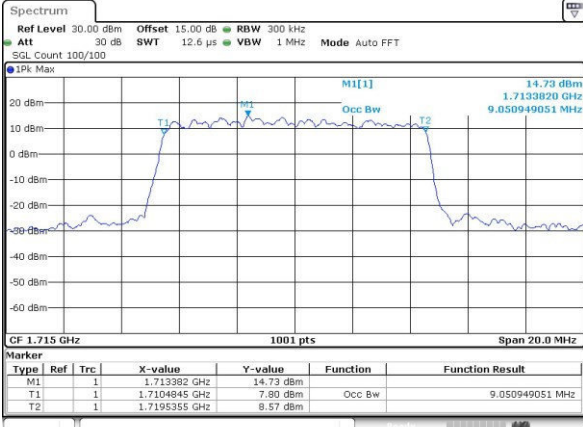

LTE Band 4

Lowest Channel / 5MHz / QPSK

Date: 31.JUL.2016 05:42:39

Lowest Channel / 5MHz / 16QAM

Date: 31.JUL.2016 05:42:49

Middle Channel / 5MHz / QPSK

Date: 31.JUL.2016 05:45:14

Middle Channel / 5MHz / 16QAM

Date: 31.JUL.2016 05:45:25

Highest Channel / 5MHz / QPSK

Date: 31.JUL.2016 05:47:50

Highest Channel / 5MHz / 16QAM

Date: 31.JUL.2016 05:48:01

LTE Band 4

Lowest Channel / 10MHz / QPSK

Date: 31.JUL.2016 05:50:25

Lowest Channel / 10MHz / 16QAM

Date: 31.JUL.2016 05:50:36

Middle Channel / 10MHz / QPSK

Date: 31.JUL.2016 05:53:01

Middle Channel / 10MHz / 16QAM

Date: 31.JUL.2016 05:53:11

Highest Channel / 10MHz / QPSK

Date: 31.JUL.2016 05:55:36