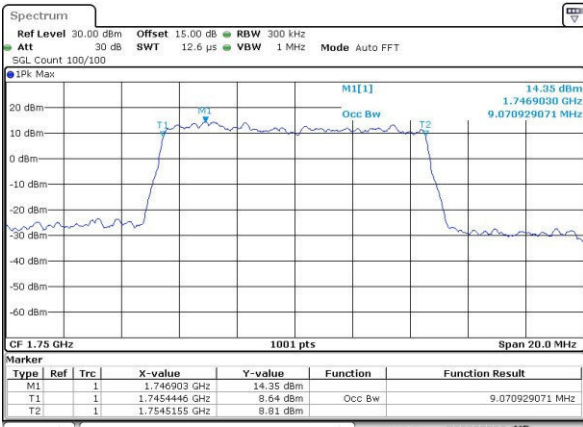

Date: 31.JUL.2016 05:45:25

Highest Channel / 5MHz / QPSK

Date: 31.JUL.2016 05:47:50

Highest Channel / 5MHz / 16QAM

Date: 31.JUL.2016 05:48:01

LTE Band 4

Lowest Channel / 10MHz / QPSK

Date: 31.JUL.2016 05:50:25

Lowest Channel / 10MHz / 16QAM

Date: 31.JUL.2016 05:50:36

Middle Channel / 10MHz / QPSK

Date: 31.JUL.2016 05:53:01

Middle Channel / 10MHz / 16QAM

Date: 31.JUL.2016 05:53:11

Highest Channel / 10MHz / QPSK

Date: 31.JUL.2016 05:55:36

Highest Channel / 10MHz / 16QAM

Date: 31.JUL.2016 05:55:47

LTE Band 4

Lowest Channel / 15MHz / QPSK

Date: 31.JUL.2016 05:58:12

Lowest Channel / 15MHz / 16QAM

Date: 31.JUL.2016 05:58:122

Middle Channel / 15MHz / QPSK