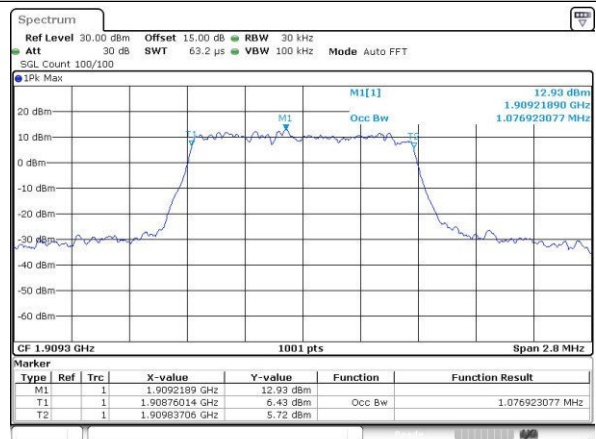

LTE Band 2

Lowest Channel / 1.4MHz / QPSK

Date: 31.JUL.2016 03:26:49

Lowest Channel / 1.4MHz / 16QAM

Date: 31.JUL.2016 03:27:00

Middle Channel / 1.4MHz / QPSK

Date: 31.JUL.2016 03:29:24

Middle Channel / 1.4MHz / 16QAM

Date: 31.JUL.2016 03:29:35

Highest Channel / 1.4MHz / QPSK

Date: 31.JUL.2016 03:31:59

Highest Channel / 1.4MHz / 16QAM

Date: 31.JUL.2016 03:32:10

LTE Band 2

Lowest Channel / 3MHz / QPSK

Date: 31.JUL.2016 03:34:35