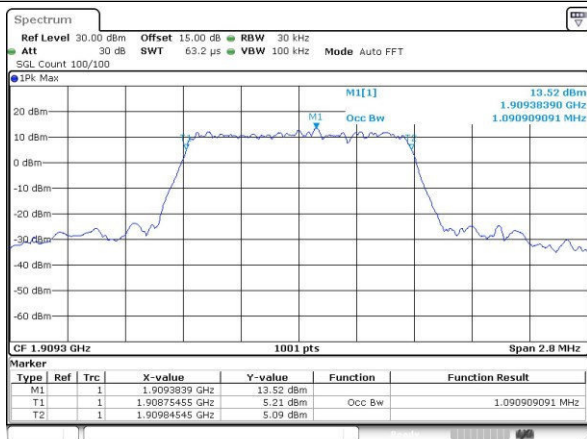

LTE Band 2

Lowest Channel / 1.4MHz / QPSK

Date: 31.JUL.2016 03:26:49

Lowest Channel / 1.4MHz / 16QAM

Date: 31.JUL.2016 03:27:00

Middle Channel / 1.4MHz / QPSK

Date: 31.JUL.2016 03:29:24

Middle Channel / 1.4MHz / 16QAM

Date: 31.JUL.2016 03:29:35

Highest Channel / 1.4MHz / QPSK

Date: 31.JUL.2016 03:31:59

Highest Channel / 1.4MHz / 16QAM

Date: 31.JUL.2016 03:32:10

LTE Band 2

Lowest Channel / 3MHz / QPSK

Date: 31.JUL.2016 03:34:35