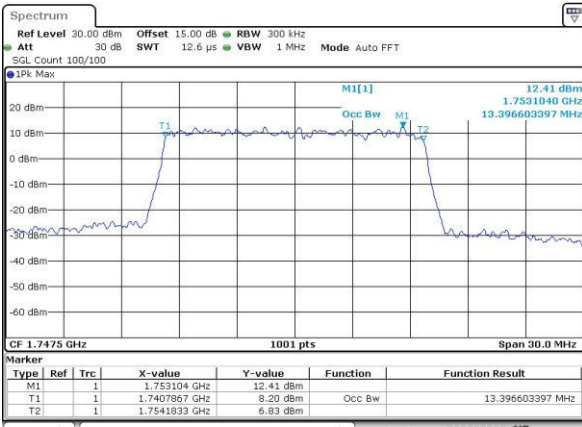

Highest Channel / 10MHz / 16QAM

Date: 31.JUL.2016 05:55:47

LTE Band 4

Lowest Channel / 15MHz / QPSK

Date: 31.JUL.2016 05:58:12

Lowest Channel / 15MHz / 16QAM

Date: 31.JUL.2016 05:58:122

Middle Channel / 15MHz / QPSK

Date: 31.JUL.2016 06:00:47

Middle Channel / 15MHz / 16QAM

Date: 31.JUL.2016 06:00:58

Highest Channel / 15MHz / QPSK

Date: 31.JUL.2016 06:03:23

Highest Channel / 15MHz / 16QAM

Date: 31.JUL.2016 06:03:34

LTE Band 4