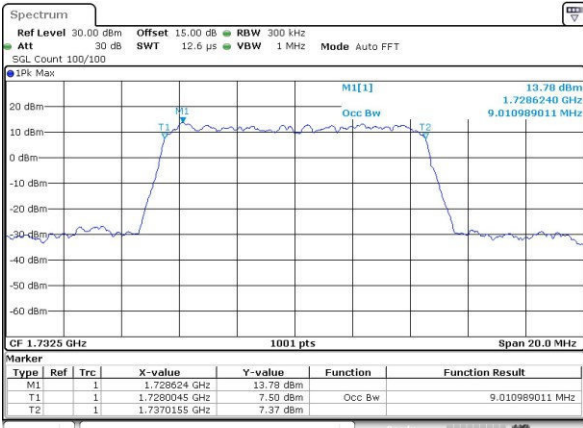

Middle Channel / 10MHz / QPSK

Date: 31.JUL.2016 05:53:01