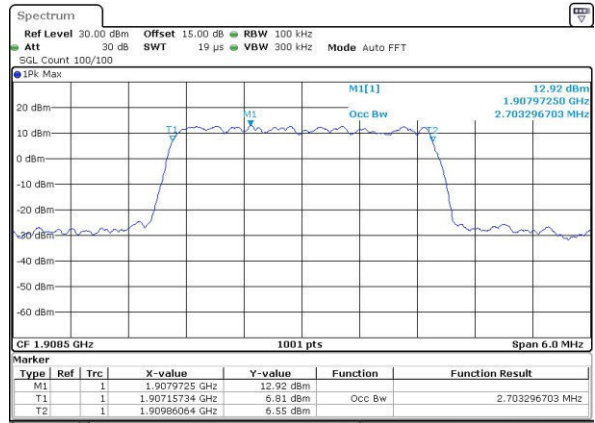

Date: 31.JUL.2016 03:29:35

Highest Channel / 1.4MHz / QPSK

Date: 31.JUL.2016 03:31:59

Highest Channel / 1.4MHz / 16QAM

Date: 31.JUL.2016 03:32:10

LTE Band 2

Lowest Channel / 3MHz / QPSK

Date: 31.JUL.2016 03:34:35

Lowest Channel / 3MHz / 16QAM

Date: 31.JUL.2016 03:34:46

Middle Channel / 3MHz / QPSK

Date: 31.JUL.2016 03:37:11

Middle Channel / 3MHz / 16QAM

Date: 31.JUL.2016 03:37:22

Highest Channel / 3MHz / QPSK

Date: 31.JUL.2016 03:39:47

Highest Channel / 3MHz / 16QAM

Date: 31.JUL.2016 03:39:58

LTE Band 2

Lowest Channel / 5MHz / QPSK

Date: 31.JUL.2016 03:43:14

Lowest Channel / 5MHz / 16QAM

Date: 31.JUL.2016 03:43:25

Middle Channel / 5MHz / QPSK