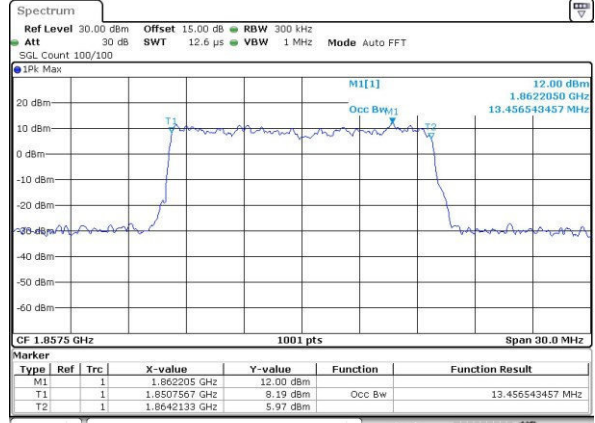

Highest Channel / 10MHz / QPSK

Date: 31.JUL.2016 03:56:15

Highest Channel / 10MHz / 16QAM

Date: 31.JUL.2016 03:56:25

LTE Band 2

Lowest Channel / 15MHz / QPSK

Date: 31.JUL.2016 03:58:53

Lowest Channel / 15MHz / 16QAM