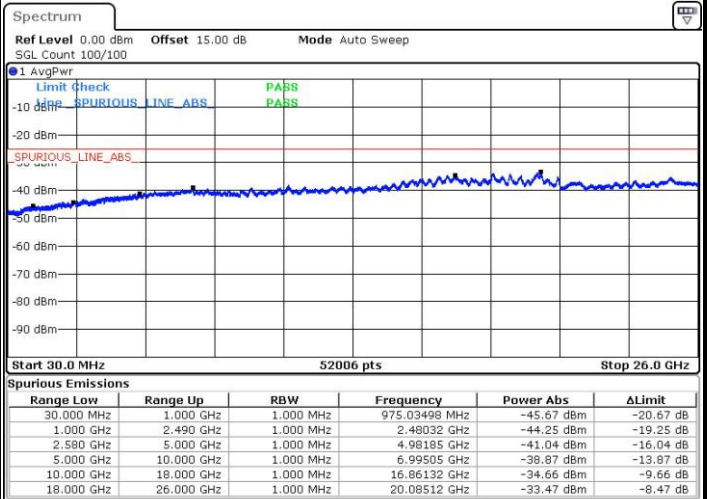

LTE Band 4 / 20MHz

Middle Channel / QPSK

Middle Channel / 16QAM

Date: 3.FEB.2016 14:02:48

Date: 3.FEB.2016 14:03:43

Highest Channel / QPSK

Highest Channel / 16QAM

Date: 3.FEB.2016 14:09:53

Date: 3.FEB.2016 14:10:49

LTE Band 7 / 5MHz

Lowest Channel / QPSK

Lowest Channel / 16QAM

Date: 16.FEB.2016 22:55:25

Date: 16.FEB.2016 22:56:19

Middle Channel / QPSK

Middle Channel / 16QAM

Date: 16.FEB.2016 22:57:57

Date: 16.FEB.2016 22:58:52

LTE Band 7 / 5MHz

Highest Channel / QPSK

Date: 16.FEB.2016 23:05:12

Highest Channel / 16QAM

Date: 16.FEB.2016 23:06:06

LTE Band 7 / 10MHz