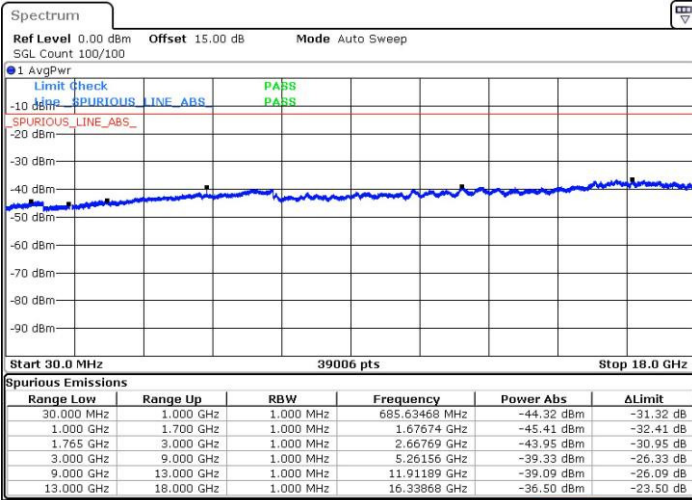

Date: 3.FEB.2016 16:39:15

Highest Channel / QPSK

Date: 3.FEB.2016 16:45:44

Highest Channel / 16QAM

Date: 3.FEB.2016 16:48:39

LTE Band 4 / 1.4MHz

Lowest Channel / QPSK

Lowest Channel / 16QAM

Date: 3.FEB.2016 11:13:21

Date: 3.FEB.2016 11:14:17

Middle Channel / QPSK

Middle Channel / 16QAM

Date: 3.FEB.2016 11:15:55

Date: 3.FEB.2016 11:16:50

LTE Band 4 / 1.4MHz

Highest Channel / QPSK

Highest Channel / 16QAM

Date: 3.FEB.2016 11:23:00

Date: 3.FEB.2016 11:23:56

LTE Band 4 / 3MHz

Lowest Channel / QPSK

Lowest Channel / 16QAM

Date: 3.FEB.2016 11:30:06

Date: 3.FEB.2016 11:31:01