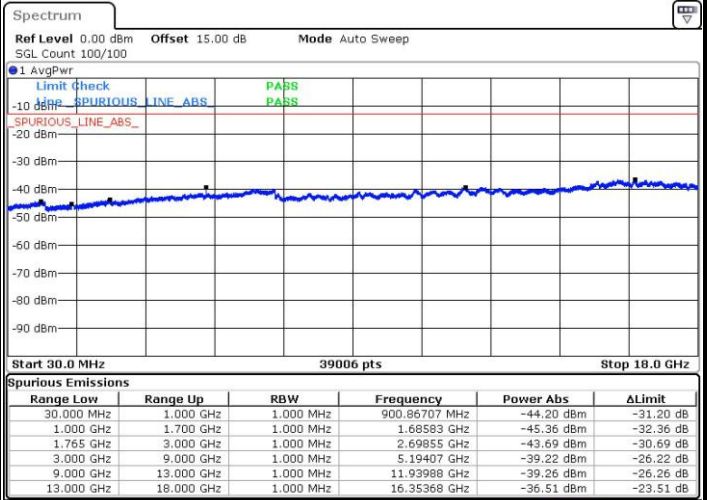

Date: 3.FEB.2016 11:13:21

Date: 3.FEB.2016 11:14:17

Middle Channel / QPSK

Middle Channel / 16QAM

Date: 3.FEB.2016 11:15:55

Date: 3.FEB.2016 11:16:50

LTE Band 4 / 1.4MHz

Highest Channel / QPSK

Highest Channel / 16QAM

Date: 3.FEB.2016 11:23:00

Date: 3.FEB.2016 11:23:56

LTE Band 4 / 3MHz

Lowest Channel / QPSK

Lowest Channel / 16QAM

Date: 3.FEB.2016 11:30:06

Date: 3.FEB.2016 11:31:01

LTE Band 4 / 3MHz

Middle Channel / QPSK

Middle Channel / 16QAM

Date: 3.FEB.2016 11:32:39

Date: 3.FEB.2016 11:33:35

Highest Channel / QPSK

Highest Channel / 16QAM

Date: 3.FEB.2016 11:39:45