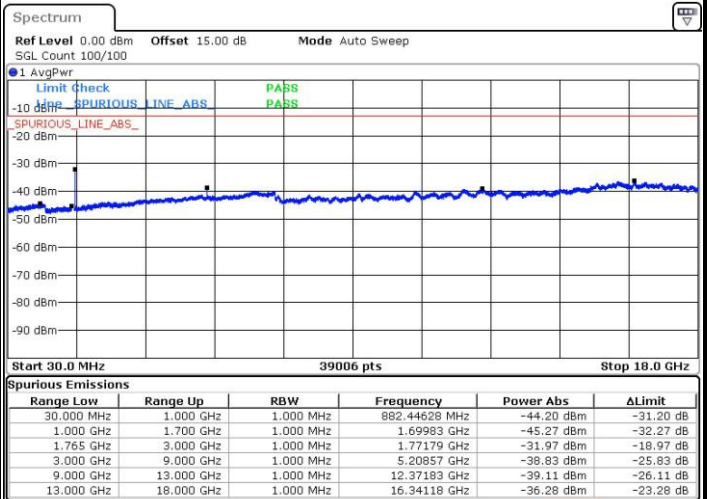

Date: 3.FEB.2016 12:30:12

Highest Channel / 16QAM

Date: 3.FEB.2016 12:31:08

LTE Band 4 / 20MHz

Lowest Channel / QPSK

Date: 3.FEB.2016 14:00:15

Lowest Channel / 16QAM

Date: 3.FEB.2016 14:01:10

LTE Band 4 / 20MHz

Middle Channel / QPSK

Middle Channel / 16QAM

Date: 3.FEB.2016 14:02:48

Date: 3.FEB.2016 14:03:43

Highest Channel / QPSK

Highest Channel / 16QAM

Date: 3.FEB.2016 14:09:53

Date: 3.FEB.2016 14:10:49

LTE Band 7 / 5MHz

Lowest Channel / QPSK

Lowest Channel / 16QAM

Date: 16.FEB.2016 22:55:25

Date: 16.FEB.2016 22:56:19

Middle Channel / QPSK

Middle Channel / 16QAM