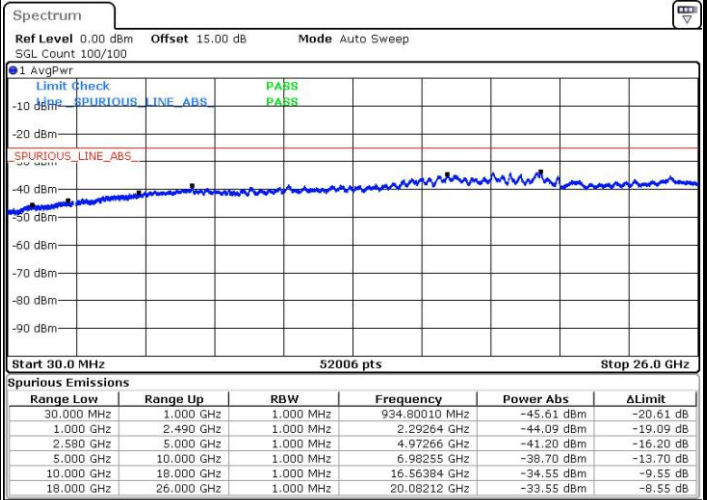

Date: 16.FEB.2016 22:57:57

Date: 16.FEB.2016 22:58:52

LTE Band 7 / 5MHz

Highest Channel / QPSK

Date: 16.FEB.2016 23:05:12

Highest Channel / 16QAM

Date: 16.FEB.2016 23:06:06

LTE Band 7 / 10MHz

Lowest Channel / QPSK

Date: 16.FEB.2016 23:12:27

Lowest Channel / 16QAM

Date: 16.FEB.2016 23:13:22

LTE Band 7 / 10MHz

Middle Channel / QPSK

Middle Channel / 16QAM

Date: 16.FEB.2016 23:15:01

Date: 16.FEB.2016 23:15:55

Highest Channel / QPSK

Highest Channel / 16QAM

Date: 16.FEB.2016 23:22:17

Date: 16.FEB.2016 23:23:12