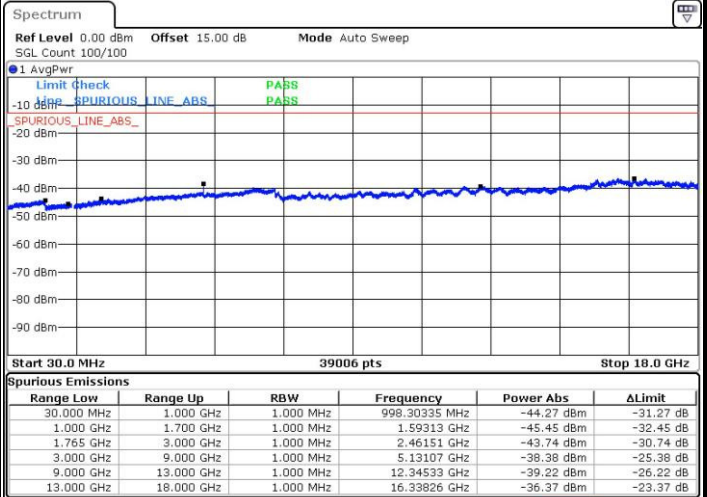

Lowest Channel / QPSK

Date: 3.FEB.2016 16:35:41

Lowest Channel / 16QAM

Date: 3.FEB.2016 16:36:37

LTE Band 2 / 20MHz

Middle Channel / QPSK

Date: 3.FEB.2016 16:38:18

Middle Channel / 16QAM

Date: 3.FEB.2016 16:39:15

Highest Channel / QPSK

Date: 3.FEB.2016 16:45:44

Highest Channel / 16QAM

Date: 3.FEB.2016 16:48:39

LTE Band 4 / 1.4MHz

Lowest Channel / QPSK

Lowest Channel / 16QAM

Date: 3.FEB.2016 11:13:21

Date: 3.FEB.2016 11:14:17

Middle Channel / QPSK

Middle Channel / 16QAM

Date: 3.FEB.2016 11:15:55

Date: 3.FEB.2016 11:16:50

LTE Band 4 / 1.4MHz

Highest Channel / QPSK

Highest Channel / 16QAM

Date: 3.FEB.2016 11:23:00

Date: 3.FEB.2016 11:23:56

LTE Band 4 / 3MHz

Lowest Channel / QPSK

Lowest Channel / 16QAM

Date: 3.FEB.2016 11:30:06

Date: 3.FEB.2016 11:31:01