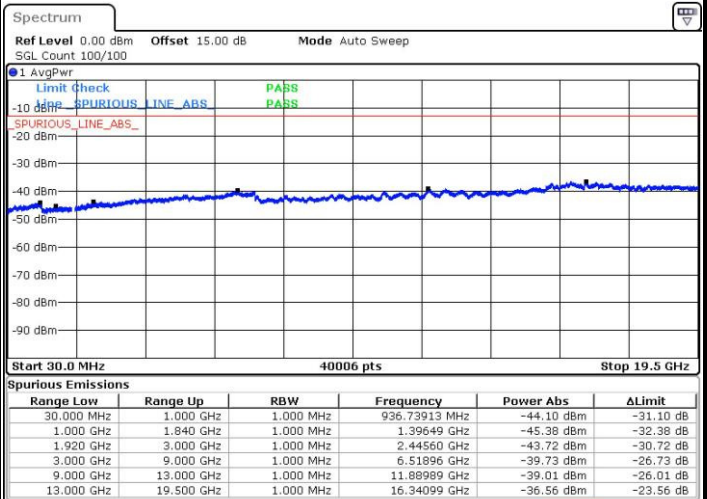

Date: 3.FEB.2016 16:12:24

LTE Band 2 / 15MHz

Lowest Channel / QPSK

Lowest Channel / 16QAM

Date: 3.FEB.2016 16:18:39

Date: 3.FEB.2016 16:19:35

Middle Channel / QPSK

Middle Channel / 16QAM

Date: 3.FEB.2016 16:21:17

Date: 3.FEB.2016 16:22:13

LTE Band 2 / 15MHz

Highest Channel / QPSK

Date: 3.FEB.2016 16:28:29

Highest Channel / 16QAM

Date: 3.FEB.2016 16:29:25

LTE Band 2 / 20MHz