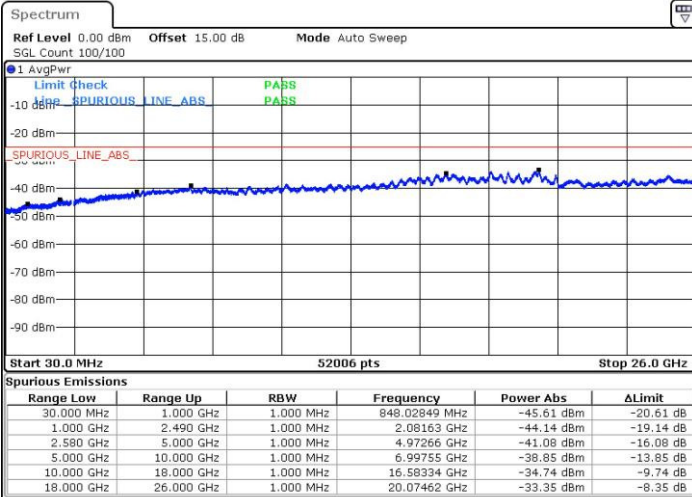

Date: 3.FEB.2016 12:30:12

Highest Channel / 16QAM

Date: 3.FEB.2016 12:31:08

LTE Band 4 / 20MHz

Lowest Channel / QPSK

Date: 3.FEB.2016 14:00:15

Lowest Channel / 16QAM

Date: 3.FEB.2016 14:01:10

LTE Band 4 / 20MHz

Middle Channel / QPSK

Middle Channel / 16QAM

Date: 3.FEB.2016 14:02:48

Date: 3.FEB.2016 14:03:43

Highest Channel / QPSK

Highest Channel / 16QAM

Date: 3.FEB.2016 14:09:53

Date: 3.FEB.2016 14:10:49

LTE Band 7 / 5MHz

Lowest Channel / QPSK

Lowest Channel / 16QAM

Date: 16.FEB.2016 22:55:25

Date: 16.FEB.2016 22:56:19

Middle Channel / QPSK

Middle Channel / 16QAM