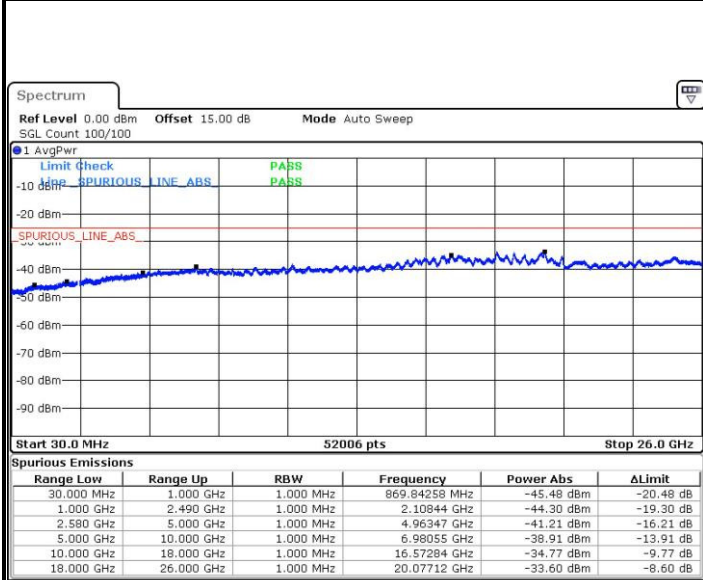

Date: 3.FEB.2016 12:30:12

Highest Channel / 16QAM

Date: 3.FEB.2016 12:31:08

LTE Band 4 / 20MHz

Lowest Channel / QPSK

Date: 3.FEB.2016 14:00:15

Lowest Channel / 16QAM

Date: 3.FEB.2016 14:01:10

LTE Band 4 / 20MHz

Middle Channel / QPSK

Middle Channel / 16QAM

Date: 3.FEB.2016 14:02:48

Date: 3.FEB.2016 14:03:43

Highest Channel / QPSK

Highest Channel / 16QAM

Date: 3.FEB.2016 14:09:53

Date: 3.FEB.2016 14:10:49

LTE Band 7 / 5MHz

Lowest Channel / QPSK

Lowest Channel / 16QAM

Date: 16.FEB.2016 22:55:25

Date: 16.FEB.2016 22:56:19

Middle Channel / QPSK

Middle Channel / 16QAM

Date: 16.FEB.2016 22:57:57

Date: 16.FEB.2016 22:58:52

LTE Band 7 / 5MHz

Highest Channel / QPSK

Date: 16.FEB.2016 23:05:12

Highest Channel / 16QAM

Date: 16.FEB.2016 23:06:06

LTE Band 7 / 10MHz