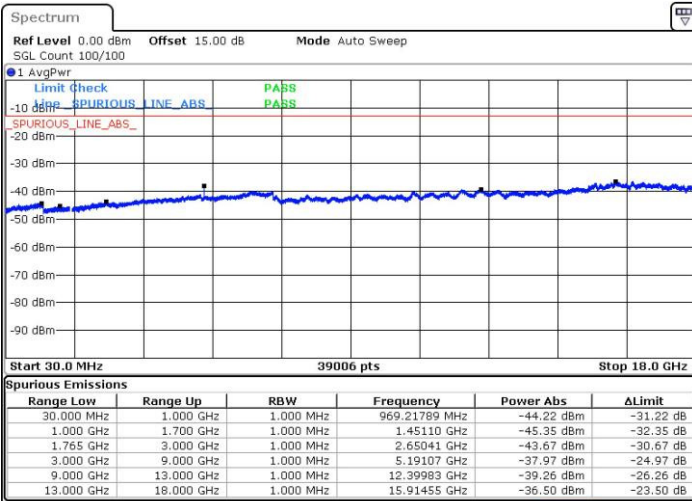

LTE Band 4 / 3MHz

Middle Channel / QPSK

Middle Channel / 16QAM

Date: 3.FEB.2016 11:32:39

Date: 3.FEB.2016 11:33:35

Highest Channel / QPSK

Highest Channel / 16QAM

Date: 3.FEB.2016 11:39:45

Date: 3.FEB.2016 11:40:40

LTE Band 4 / 5MHz

Lowest Channel / QPSK

Lowest Channel / 16QAM

Date: 3.FEB.2016 11:46:50

Date: 3.FEB.2016 11:47:46

Middle Channel / QPSK

Middle Channel / 16QAM

Date: 3.FEB.2016 11:49:23

Date: 3.FEB.2016 11:50:19

LTE Band 4 / 5MHz

Highest Channel / QPSK

Date: 3.FEB.2016 11:56:29

Highest Channel / 16QAM

Date: 3.FEB.2016 11:57:25

LTE Band 4 / 10MHz