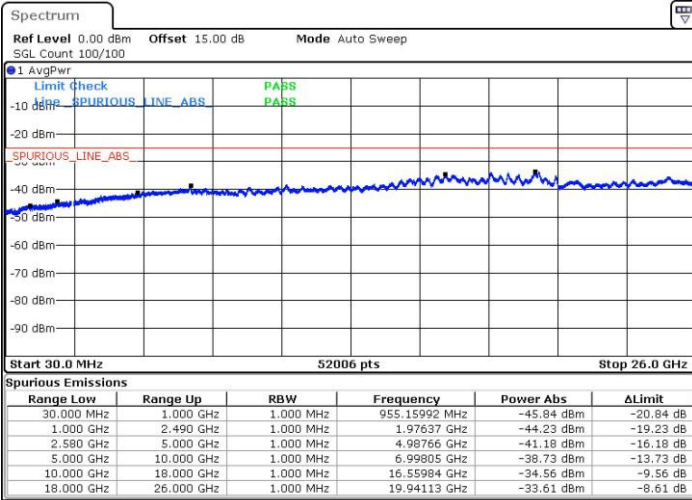

Date: 16.FEB.2016 22:57:57

Date: 16.FEB.2016 22:58:52

LTE Band 7 / 5MHz

Highest Channel / QPSK

Date: 16.FEB.2016 23:05:12

Highest Channel / 16QAM

Date: 16.FEB.2016 23:06:06

LTE Band 7 / 10MHz

Lowest Channel / QPSK

Date: 16.FEB.2016 23:12:27

Lowest Channel / 16QAM

Date: 16.FEB.2016 23:13:22

LTE Band 7 / 10MHz

Middle Channel / QPSK

Middle Channel / 16QAM

Date: 16.FEB.2016 23:15:01

Date: 16.FEB.2016 23:15:55

Highest Channel / QPSK

Highest Channel / 16QAM

Date: 16.FEB.2016 23:22:17

Date: 16.FEB.2016 23:23:12