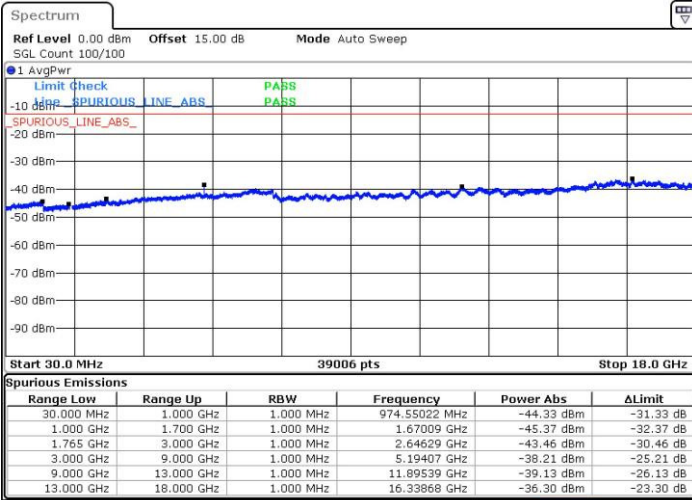

Date: 3.FEB.2016 11:13:21

Date: 3.FEB.2016 11:14:17

Middle Channel / QPSK

Middle Channel / 16QAM

Date: 3.FEB.2016 11:15:55

Date: 3.FEB.2016 11:16:50

LTE Band 4 / 1.4MHz

Highest Channel / QPSK

Highest Channel / 16QAM

Date: 3.FEB.2016 11:23:00

Date: 3.FEB.2016 11:23:56

LTE Band 4 / 3MHz

Lowest Channel / QPSK

Lowest Channel / 16QAM

Date: 3.FEB.2016 11:30:06

Date: 3.FEB.2016 11:31:01

LTE Band 4 / 3MHz

Middle Channel / QPSK

Middle Channel / 16QAM

Date: 3.FEB.2016 11:32:39

Date: 3.FEB.2016 11:33:35

Highest Channel / QPSK

Highest Channel / 16QAM

Date: 3.FEB.2016 11:39:45