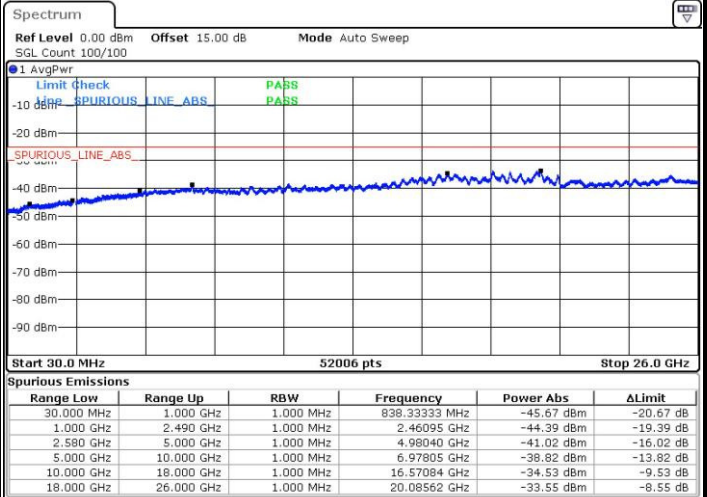

Date: 3.FEB.2016 12:30:12

Highest Channel / 16QAM

Date: 3.FEB.2016 12:31:08

LTE Band 4 / 20MHz

Lowest Channel / QPSK

Date: 3.FEB.2016 14:00:15

Lowest Channel / 16QAM

Date: 3.FEB.2016 14:01:10

LTE Band 4 / 20MHz

Middle Channel / QPSK

Middle Channel / 16QAM

Date: 3.FEB.2016 14:02:48

Date: 3.FEB.2016 14:03:43

Highest Channel / QPSK

Highest Channel / 16QAM

Date: 3.FEB.2016 14:09:53

Date: 3.FEB.2016 14:10:49

LTE Band 7 / 5MHz

Lowest Channel / QPSK

Lowest Channel / 16QAM

Date: 16.FEB.2016 22:55:25

Date: 16.FEB.2016 22:56:19

Middle Channel / QPSK

Middle Channel / 16QAM