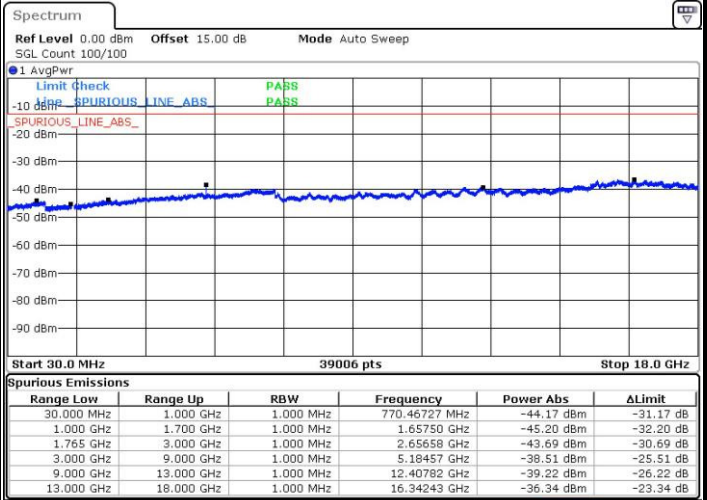

Date: 3.FEB.2016 11:49:23

Date: 3.FEB.2016 11:50:19

LTE Band 4 / 5MHz

Highest Channel / QPSK

Date: 3.FEB.2016 11:56:29

Highest Channel / 16QAM

Date: 3.FEB.2016 11:57:25

LTE Band 4 / 10MHz

Lowest Channel / QPSK

Date: 3.FEB.2016 12:03:35

Lowest Channel / 16QAM

Date: 3.FEB.2016 12:04:30

LTE Band 4 / 10MHz

Middle Channel / QPSK

Middle Channel / 16QAM

Date: 3.FEB.2016 12:06:08

Date: 3.FEB.2016 12:07:04

Highest Channel / QPSK

Highest Channel / 16QAM

Date: 3.FEB.2016 12:13:13

Date: 3.FEB.2016 12:14:09

LTE Band 4 / 15MHz

Lowest Channel / QPSK

Lowest Channel / 16QAM

Date: 3.FEB.2016 12:20:25

Date: 3.FEB.2016 12:21:21

Middle Channel / QPSK

Middle Channel / 16QAM

Date: 3.FEB.2016 12:23:03

Date: 3.FEB.2016 12:23:59

LTE Band 4 / 15MHz

Highest Channel / QPSK