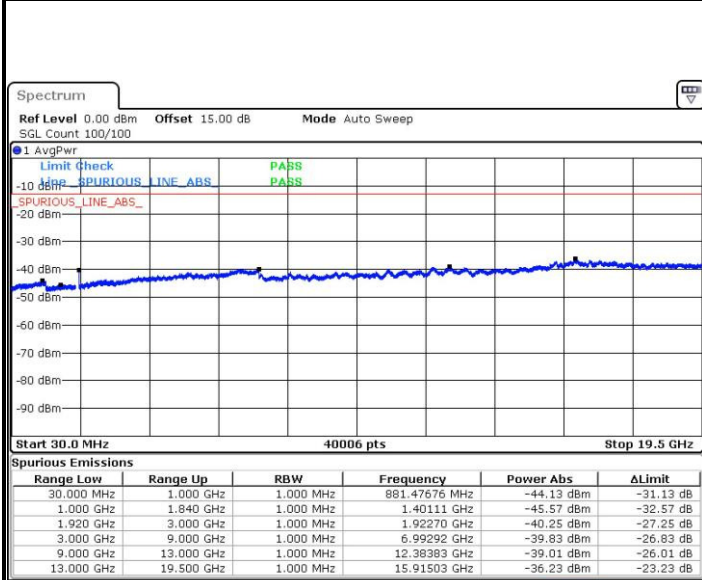

LTE Band 2 / 10MHz

Middle Channel / QPSK

Date: 3.FEB.2016 16:04:19

Middle Channel / 16QAM

Date: 3.FEB.2016 16:05:15

Highest Channel / QPSK

Date: 3.FEB.2016 16:11:25

Highest Channel / 16QAM

Date: 3.FEB.2016 16:12:24

LTE Band 2 / 15MHz

Lowest Channel / QPSK

Lowest Channel / 16QAM

Date: 3.FEB.2016 16:18:39

Date: 3.FEB.2016 16:19:35

Middle Channel / QPSK

Middle Channel / 16QAM

Date: 3.FEB.2016 16:21:17

Date: 3.FEB.2016 16:22:13

LTE Band 2 / 15MHz

Highest Channel / QPSK

Date: 3.FEB.2016 16:28:29

Highest Channel / 16QAM

Date: 3.FEB.2016 16:29:25

LTE Band 2 / 20MHz

Lowest Channel / QPSK

Date: 3.FEB.2016 16:35:41

Lowest Channel / 16QAM

Date: 3.FEB.2016 16:36:37

LTE Band 2 / 20MHz

Middle Channel / QPSK

Date: 3.FEB.2016 16:38:18

Middle Channel / 16QAM