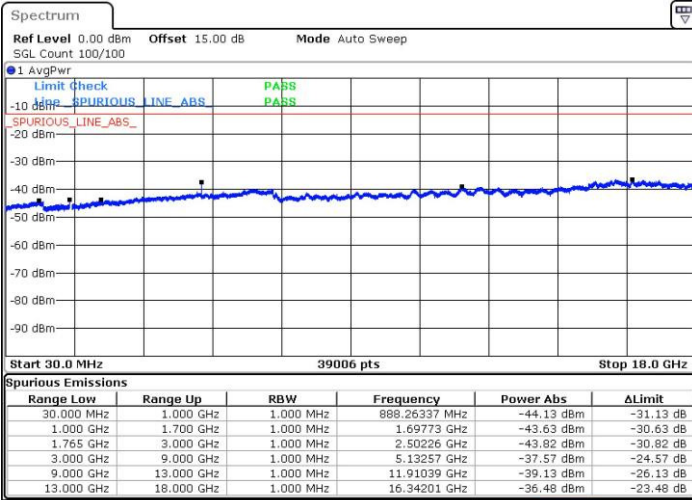

Lowest Channel / QPSK

Date: 3.FEB.2016 12:03:35

Lowest Channel / 16QAM

Date: 3.FEB.2016 12:04:30

LTE Band 4 / 10MHz

Middle Channel / QPSK

Middle Channel / 16QAM

Date: 3.FEB.2016 12:06:08

Date: 3.FEB.2016 12:07:04

Highest Channel / QPSK

Highest Channel / 16QAM

Date: 3.FEB.2016 12:13:13

Date: 3.FEB.2016 12:14:09

LTE Band 4 / 15MHz

Lowest Channel / QPSK

Lowest Channel / 16QAM

Date: 3.FEB.2016 12:20:25

Date: 3.FEB.2016 12:21:21

Middle Channel / QPSK

Middle Channel / 16QAM

Date: 3.FEB.2016 12:23:03

Date: 3.FEB.2016 12:23:59

LTE Band 4 / 15MHz

Highest Channel / QPSK