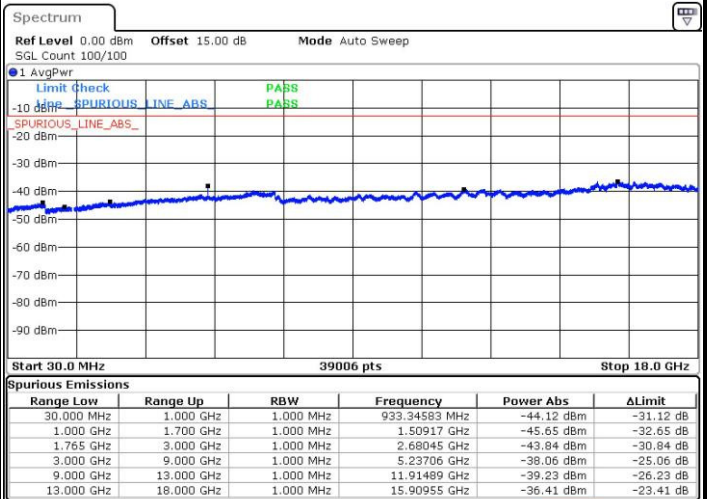

Date: 3.FEB.2016 11:49:23

Date: 3.FEB.2016 11:50:19

LTE Band 4 / 5MHz

Highest Channel / QPSK

Date: 3.FEB.2016 11:56:29

Highest Channel / 16QAM

Date: 3.FEB.2016 11:57:25

LTE Band 4 / 10MHz

Lowest Channel / QPSK

Date: 3.FEB.2016 12:03:35

Lowest Channel / 16QAM

Date: 3.FEB.2016 12:04:30

LTE Band 4 / 10MHz

Middle Channel / QPSK

Middle Channel / 16QAM

Date: 3.FEB.2016 12:06:08

Date: 3.FEB.2016 12:07:04

Highest Channel / QPSK

Highest Channel / 16QAM

Date: 3.FEB.2016 12:13:13

Date: 3.FEB.2016 12:14:09

LTE Band 4 / 15MHz

Lowest Channel / QPSK

Lowest Channel / 16QAM