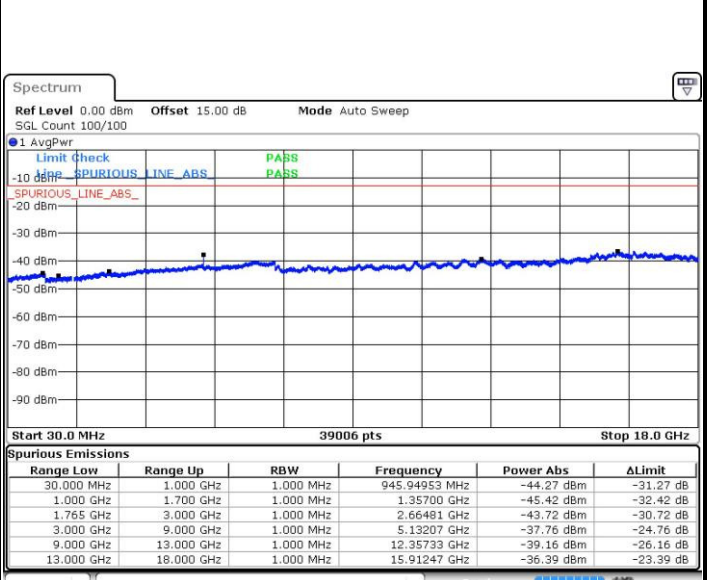

Date: 3.FEB.2016 11:40:40

LTE Band 4 / 5MHz

Lowest Channel / QPSK

Lowest Channel / 16QAM

Date: 3.FEB.2016 11:46:50

Date: 3.FEB.2016 11:47:46

Middle Channel / QPSK

Middle Channel / 16QAM

Date: 3.FEB.2016 11:49:23

Date: 3.FEB.2016 11:50:19

LTE Band 4 / 5MHz

Highest Channel / QPSK

Date: 3.FEB.2016 11:56:29

Highest Channel / 16QAM

Date: 3.FEB.2016 11:57:25

LTE Band 4 / 10MHz

Lowest Channel / QPSK

Date: 3.FEB.2016 12:03:35

Lowest Channel / 16QAM

Date: 3.FEB.2016 12:04:30

LTE Band 4 / 10MHz

Middle Channel / QPSK

Middle Channel / 16QAM

Date: 3.FEB.2016 12:06:08

Date: 3.FEB.2016 12:07:04

Highest Channel / QPSK

Highest Channel / 16QAM

Date: 3.FEB.2016 12:13:13

Date: 3.FEB.2016 12:14:09

LTE Band 4 / 15MHz

Lowest Channel / QPSK

Lowest Channel / 16QAM