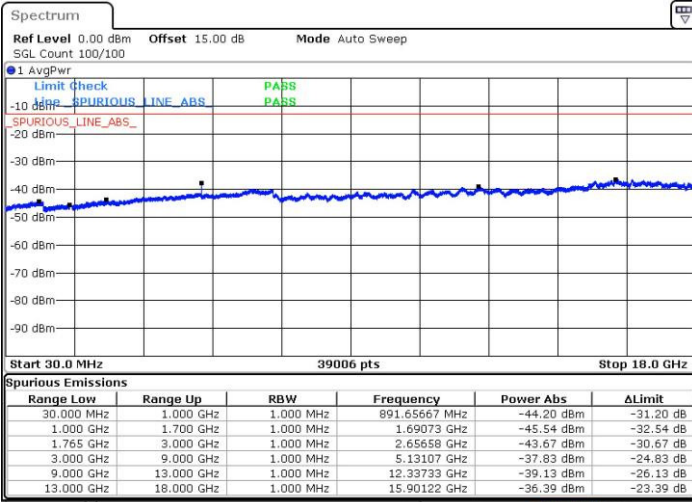

Highest Channel / 16QAM

Date: 3.FEB.2016 11:23:00

Date: 3.FEB.2016 11:23:56

LTE Band 4 / 3MHz

Lowest Channel / QPSK

Lowest Channel / 16QAM

Date: 3.FEB.2016 11:30:06

Date: 3.FEB.2016 11:31:01

LTE Band 4 / 3MHz

Middle Channel / QPSK

Middle Channel / 16QAM

Date: 3.FEB.2016 11:32:39

Date: 3.FEB.2016 11:33:35

Highest Channel / QPSK

Highest Channel / 16QAM

Date: 3.FEB.2016 11:39:45

Date: 3.FEB.2016 11:40:40

LTE Band 4 / 5MHz

Lowest Channel / QPSK

Lowest Channel / 16QAM

Date: 3.FEB.2016 11:46:50

Date: 3.FEB.2016 11:47:46

Middle Channel / QPSK

Middle Channel / 16QAM