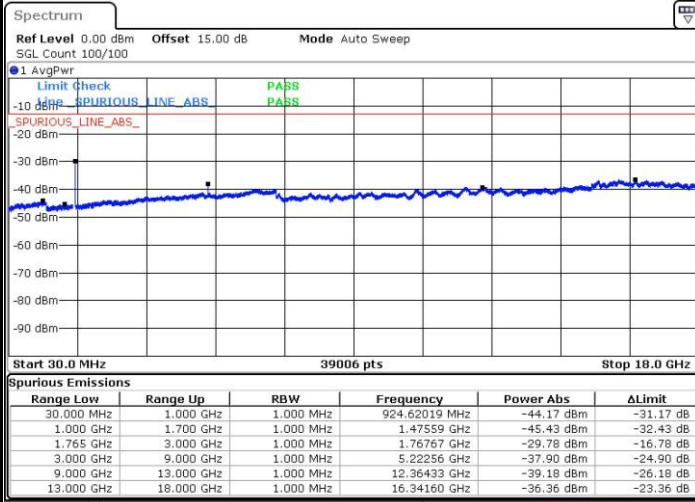

Date: 3.FEB.2016 12:07:04

Highest Channel / QPSK

Highest Channel / 16QAM

Date: 3.FEB.2016 12:13:13

Date: 3.FEB.2016 12:14:09

LTE Band 4 / 15MHz

Lowest Channel / QPSK

Lowest Channel / 16QAM

Date: 3.FEB.2016 12:20:25

Date: 3.FEB.2016 12:21:21

Middle Channel / QPSK

Middle Channel / 16QAM

Date: 3.FEB.2016 12:23:03

Date: 3.FEB.2016 12:23:59

LTE Band 4 / 15MHz

Highest Channel / QPSK

Date: 3.FEB.2016 12:30:12

Highest Channel / 16QAM

Date: 3.FEB.2016 12:31:08

LTE Band 4 / 20MHz

Lowest Channel / QPSK

Date: 3.FEB.2016 14:00:15

Lowest Channel / 16QAM

Date: 3.FEB.2016 14:01:10