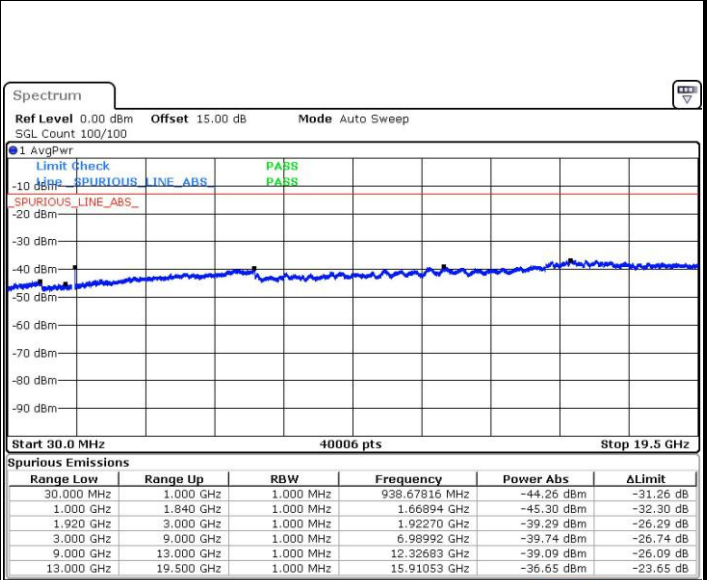

Date: 3.FEB.2016 16:12:24

LTE Band 2 / 15MHz

Lowest Channel / QPSK

Lowest Channel / 16QAM

Date: 3.FEB.2016 16:18:39

Date: 3.FEB.2016 16:19:35

Middle Channel / QPSK

Middle Channel / 16QAM

Date: 3.FEB.2016 16:21:17

Date: 3.FEB.2016 16:22:13

LTE Band 2 / 15MHz

Highest Channel / QPSK

Date: 3.FEB.2016 16:28:29

Highest Channel / 16QAM

Date: 3.FEB.2016 16:29:25

LTE Band 2 / 20MHz

Lowest Channel / QPSK

Date: 3.FEB.2016 16:35:41

Lowest Channel / 16QAM

Date: 3.FEB.2016 16:36:37

LTE Band 2 / 20MHz

Middle Channel / QPSK

Date: 3.FEB.2016 16:38:18

Middle Channel / 16QAM

Date: 3.FEB.2016 16:39:15

Highest Channel / QPSK

Date: 3.FEB.2016 16:45:44

Highest Channel / 16QAM

Date: 3.FEB.2016 16:48:39

LTE Band 4 / 1.4MHz

Lowest Channel / QPSK

Lowest Channel / 16QAM