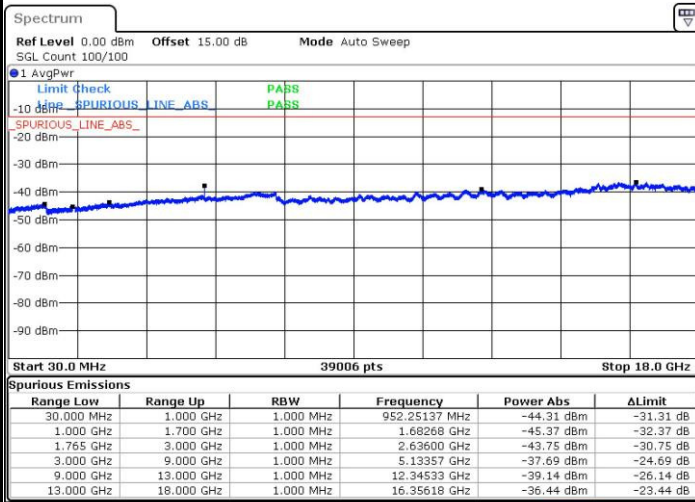

Date: 3.FEB.2016 12:20:25

Date: 3.FEB.2016 12:21:21

Middle Channel / QPSK

Middle Channel / 16QAM

Date: 3.FEB.2016 12:23:03

Date: 3.FEB.2016 12:23:59

LTE Band 4 / 15MHz

Highest Channel / QPSK

Date: 3.FEB.2016 12:30:12

Highest Channel / 16QAM

Date: 3.FEB.2016 12:31:08

LTE Band 4 / 20MHz

Lowest Channel / QPSK

Date: 3.FEB.2016 14:00:15

Lowest Channel / 16QAM

Date: 3.FEB.2016 14:01:10

LTE Band 4 / 20MHz

Middle Channel / QPSK

Middle Channel / 16QAM

Date: 3.FEB.2016 14:02:48

Date: 3.FEB.2016 14:03:43

Highest Channel / QPSK

Highest Channel / 16QAM

Date: 3.FEB.2016 14:09:53