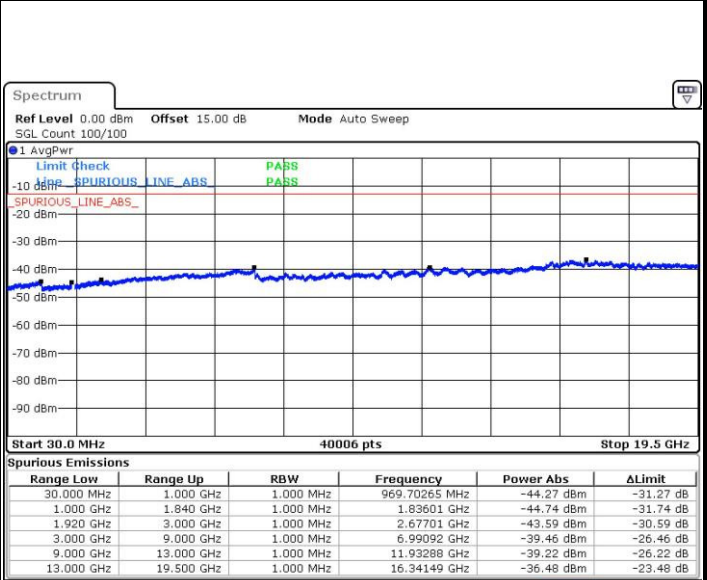

Date: 3.FEB.2016 16:21:17

Date: 3.FEB.2016 16:22:13

LTE Band 2 / 15MHz

Highest Channel / QPSK

Date: 3.FEB.2016 16:28:29

Highest Channel / 16QAM

Date: 3.FEB.2016 16:29:25

LTE Band 2 / 20MHz

Lowest Channel / QPSK

Date: 3.FEB.2016 16:35:41

Lowest Channel / 16QAM

Date: 3.FEB.2016 16:36:37

LTE Band 2 / 20MHz

Middle Channel / QPSK

Date: 3.FEB.2016 16:38:18

Middle Channel / 16QAM

Date: 3.FEB.2016 16:39:15

Highest Channel / QPSK

Date: 3.FEB.2016 16:45:44

Highest Channel / 16QAM

Date: 3.FEB.2016 16:48:39

LTE Band 4 / 1.4MHz

Lowest Channel / QPSK

Lowest Channel / 16QAM

Date: 3.FEB.2016 11:13:21

Date: 3.FEB.2016 11:14:17

Middle Channel / QPSK

Middle Channel / 16QAM

Date: 3.FEB.2016 11:15:55

Date: 3.FEB.2016 11:16:50

LTE Band 4 / 1.4MHz

Highest Channel / QPSK