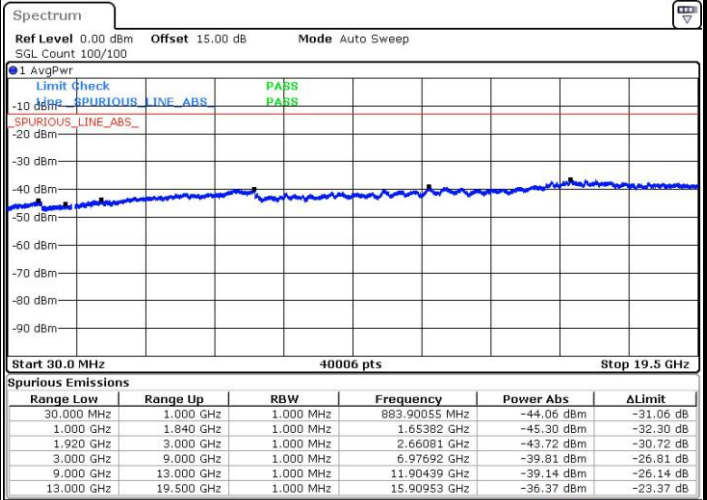

LTE Band 2 / 10MHz

Middle Channel / QPSK

Date: 3.FEB.2016 16:04:19

Middle Channel / 16QAM

Date: 3.FEB.2016 16:05:15

Highest Channel / QPSK

Date: 3.FEB.2016 16:11:25

Highest Channel / 16QAM

Date: 3.FEB.2016 16:12:24

LTE Band 2 / 15MHz

Lowest Channel / QPSK

Lowest Channel / 16QAM

Date: 3.FEB.2016 16:18:39

Date: 3.FEB.2016 16:19:35

Middle Channel / QPSK

Middle Channel / 16QAM

Date: 3.FEB.2016 16:21:17

Date: 3.FEB.2016 16:22:13

LTE Band 2 / 15MHz

Highest Channel / QPSK

Date: 3.FEB.2016 16:28:29

Highest Channel / 16QAM

Date: 3.FEB.2016 16:29:25

LTE Band 2 / 20MHz