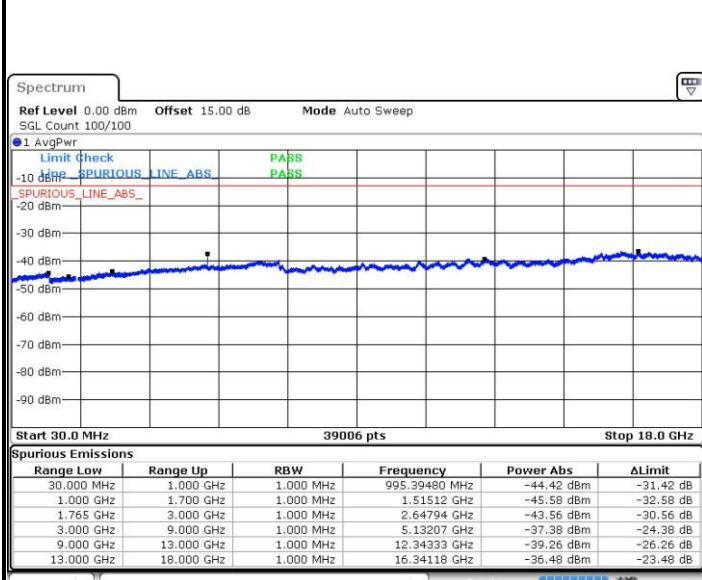

Date: 3.FEB.2016 11:40:40

LTE Band 4 / 5MHz

Lowest Channel / QPSK

Lowest Channel / 16QAM

Date: 3.FEB.2016 11:46:50

Date: 3.FEB.2016 11:47:46

Middle Channel / QPSK

Middle Channel / 16QAM

Date: 3.FEB.2016 11:49:23

Date: 3.FEB.2016 11:50:19

LTE Band 4 / 5MHz

Highest Channel / QPSK

Date: 3.FEB.2016 11:56:29

Highest Channel / 16QAM

Date: 3.FEB.2016 11:57:25

LTE Band 4 / 10MHz

Lowest Channel / QPSK

Date: 3.FEB.2016 12:03:35

Lowest Channel / 16QAM

Date: 3.FEB.2016 12:04:30

LTE Band 4 / 10MHz

Middle Channel / QPSK

Middle Channel / 16QAM

Date: 3.FEB.2016 12:06:08

Date: 3.FEB.2016 12:07:04

Highest Channel / QPSK

Highest Channel / 16QAM

Date: 3.FEB.2016 12:13:13

Date: 3.FEB.2016 12:14:09

LTE Band 4 / 15MHz

Lowest Channel / QPSK

Lowest Channel / 16QAM