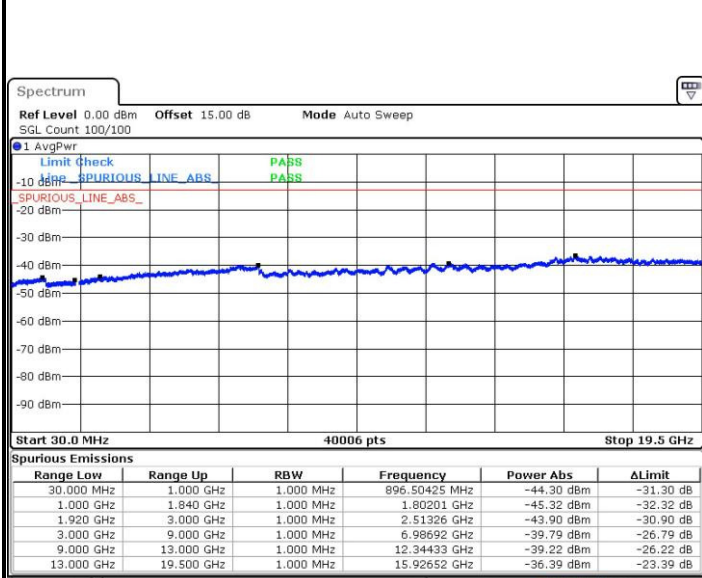

Date: 3.FEB.2016 16:21:17

Date: 3.FEB.2016 16:22:13

LTE Band 2 / 15MHz

Highest Channel / QPSK

Date: 3.FEB.2016 16:28:29

Highest Channel / 16QAM

Date: 3.FEB.2016 16:29:25

LTE Band 2 / 20MHz

Lowest Channel / QPSK

Date: 3.FEB.2016 16:35:41

Lowest Channel / 16QAM

Date: 3.FEB.2016 16:36:37

LTE Band 2 / 20MHz

Middle Channel / QPSK

Date: 3.FEB.2016 16:38:18

Middle Channel / 16QAM

Date: 3.FEB.2016 16:39:15

Highest Channel / QPSK

Date: 3.FEB.2016 16:45:44

Highest Channel / 16QAM

Date: 3.FEB.2016 16:48:39

LTE Band 4 / 1.4MHz

Lowest Channel / QPSK

Lowest Channel / 16QAM

Date: 3.FEB.2016 11:13:21

Date: 3.FEB.2016 11:14:17

Middle Channel / QPSK

Middle Channel / 16QAM

Date: 3.FEB.2016 11:15:55

Date: 3.FEB.2016 11:16:50

LTE Band 4 / 1.4MHz

Highest Channel / QPSK