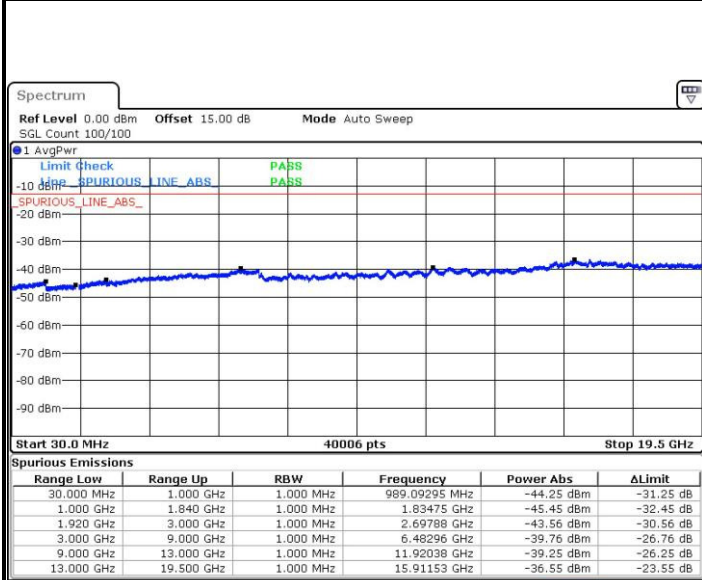

LTE Band 2 / 10MHz

Middle Channel / QPSK

Date: 3.FEB.2016 16:04:19

Middle Channel / 16QAM

Date: 3.FEB.2016 16:05:15

Highest Channel / QPSK

Date: 3.FEB.2016 16:11:25

Highest Channel / 16QAM

Date: 3.FEB.2016 16:12:24

LTE Band 2 / 15MHz

Lowest Channel / QPSK

Lowest Channel / 16QAM

Date: 3.FEB.2016 16:18:39

Date: 3.FEB.2016 16:19:35

Middle Channel / QPSK

Middle Channel / 16QAM

Date: 3.FEB.2016 16:21:17

Date: 3.FEB.2016 16:22:13

LTE Band 2 / 15MHz

Highest Channel / QPSK

Date: 3.FEB.2016 16:28:29

Highest Channel / 16QAM

Date: 3.FEB.2016 16:29:25

LTE Band 2 / 20MHz