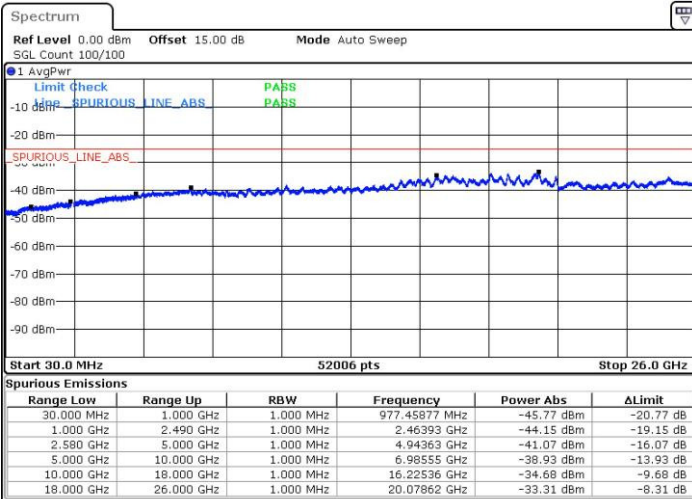

LTE Band 4 / 20MHz

Middle Channel / QPSK

Middle Channel / 16QAM

Date: 3.FEB.2016 14:02:48

Date: 3.FEB.2016 14:03:43

Highest Channel / QPSK

Highest Channel / 16QAM

Date: 3.FEB.2016 14:09:53

Date: 3.FEB.2016 14:10:49

LTE Band 7 / 5MHz

Lowest Channel / QPSK

Lowest Channel / 16QAM

Date: 16.FEB.2016 22:55:25

Date: 16.FEB.2016 22:56:19

Middle Channel / QPSK

Middle Channel / 16QAM

Date: 16.FEB.2016 22:57:57

Date: 16.FEB.2016 22:58:52

LTE Band 7 / 5MHz

Highest Channel / QPSK

Date: 16.FEB.2016 23:05:12

Highest Channel / 16QAM

Date: 16.FEB.2016 23:06:06

LTE Band 7 / 10MHz