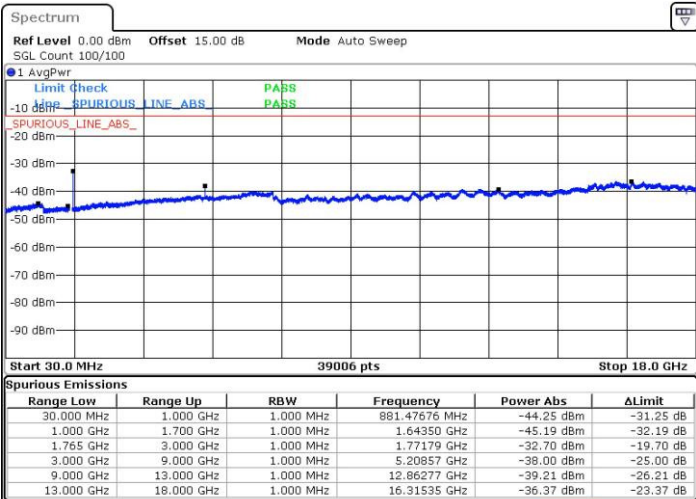

Date: 3.FEB.2016 12:30:12

Highest Channel / 16QAM

Date: 3.FEB.2016 12:31:08

LTE Band 4 / 20MHz

Lowest Channel / QPSK

Date: 3.FEB.2016 14:00:15

Lowest Channel / 16QAM

Date: 3.FEB.2016 14:01:10

LTE Band 4 / 20MHz

Middle Channel / QPSK

Middle Channel / 16QAM

Date: 3.FEB.2016 14:02:48

Date: 3.FEB.2016 14:03:43

Highest Channel / QPSK

Highest Channel / 16QAM

Date: 3.FEB.2016 14:09:53

Date: 3.FEB.2016 14:10:49

LTE Band 7 / 5MHz

Lowest Channel / QPSK

Lowest Channel / 16QAM

Date: 16.FEB.2016 22:55:25

Date: 16.FEB.2016 22:56:19

Middle Channel / QPSK

Middle Channel / 16QAM