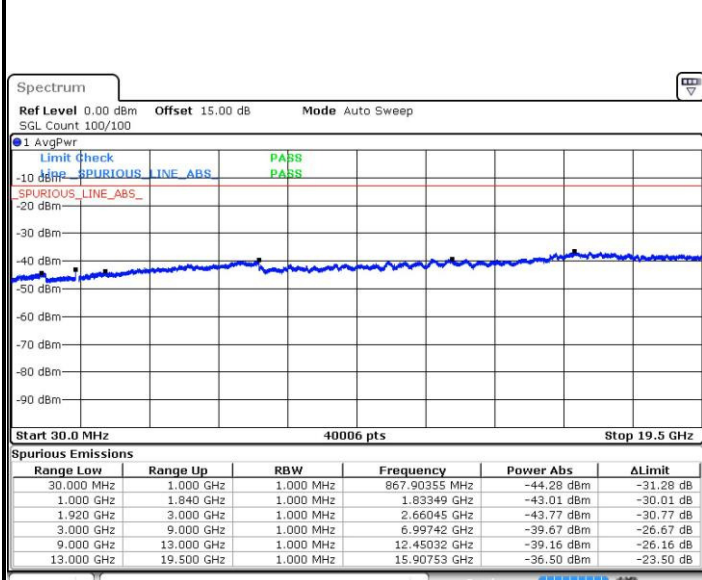

Date: 3.FEB.2016 16:12:24

LTE Band 2 / 15MHz

Lowest Channel / QPSK

Lowest Channel / 16QAM

Date: 3.FEB.2016 16:18:39

Date: 3.FEB.2016 16:19:35

Middle Channel / QPSK

Middle Channel / 16QAM

Date: 3.FEB.2016 16:21:17

Date: 3.FEB.2016 16:22:13

LTE Band 2 / 15MHz

Highest Channel / QPSK

Date: 3.FEB.2016 16:28:29

Highest Channel / 16QAM

Date: 3.FEB.2016 16:29:25

LTE Band 2 / 20MHz

Lowest Channel / QPSK

Date: 3.FEB.2016 16:35:41

Lowest Channel / 16QAM

Date: 3.FEB.2016 16:36:37

LTE Band 2 / 20MHz

Middle Channel / QPSK

Date: 3.FEB.2016 16:38:18

Middle Channel / 16QAM

Date: 3.FEB.2016 16:39:15

Highest Channel / QPSK

Date: 3.FEB.2016 16:45:44

Highest Channel / 16QAM

Date: 3.FEB.2016 16:48:39

LTE Band 4 / 1.4MHz

Lowest Channel / QPSK

Lowest Channel / 16QAM