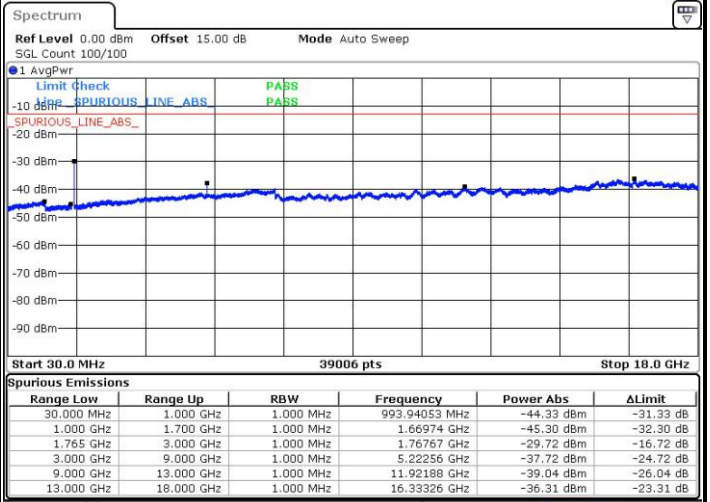

Date: 3.FEB.2016 12:07:04

Highest Channel / QPSK

Highest Channel / 16QAM

Date: 3.FEB.2016 12:13:13

Date: 3.FEB.2016 12:14:09

LTE Band 4 / 15MHz

Lowest Channel / QPSK

Lowest Channel / 16QAM

Date: 3.FEB.2016 12:20:25

Date: 3.FEB.2016 12:21:21

Middle Channel / QPSK

Middle Channel / 16QAM

Date: 3.FEB.2016 12:23:03

Date: 3.FEB.2016 12:23:59

LTE Band 4 / 15MHz

Highest Channel / QPSK

Date: 3.FEB.2016 12:30:12

Highest Channel / 16QAM

Date: 3.FEB.2016 12:31:08

LTE Band 4 / 20MHz

Lowest Channel / QPSK

Date: 3.FEB.2016 14:00:15

Lowest Channel / 16QAM

Date: 3.FEB.2016 14:01:10