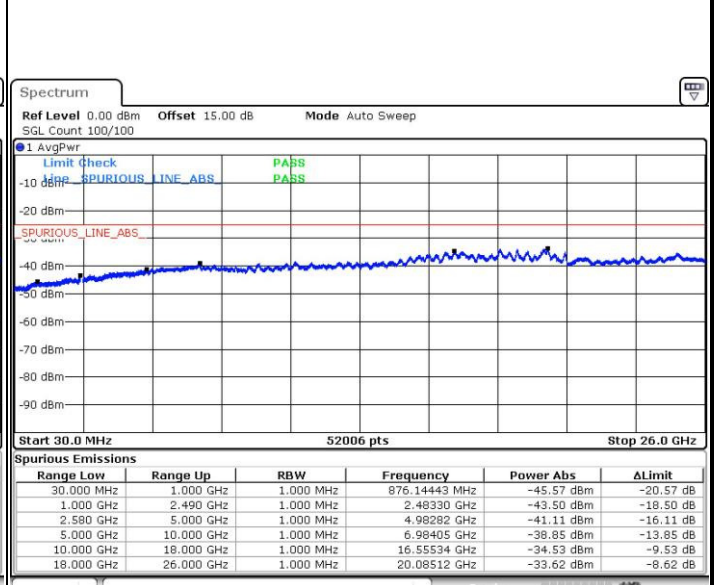

LTE Band 4 / 20MHz

Middle Channel / QPSK

Middle Channel / 16QAM

Date: 3.FEB.2016 14:02:48

Date: 3.FEB.2016 14:03:43

Highest Channel / QPSK

Highest Channel / 16QAM

Date: 3.FEB.2016 14:09:53

Date: 3.FEB.2016 14:10:49

LTE Band 7 / 5MHz

Lowest Channel / QPSK

Lowest Channel / 16QAM

Date: 16.FEB.2016 22:55:25

Date: 16.FEB.2016 22:56:19

Middle Channel / QPSK

Middle Channel / 16QAM

Date: 16.FEB.2016 22:57:57

Date: 16.FEB.2016 22:58:52

LTE Band 7 / 5MHz

Highest Channel / QPSK

Date: 16.FEB.2016 23:05:12

Highest Channel / 16QAM

Date: 16.FEB.2016 23:06:06

LTE Band 7 / 10MHz

Lowest Channel / QPSK

Date: 16.FEB.2016 23:12:27

Lowest Channel / 16QAM

Date: 16.FEB.2016 23:13:22

LTE Band 7 / 10MHz

Middle Channel / QPSK

Middle Channel / 16QAM

Date: 16.FEB.2016 23:15:01