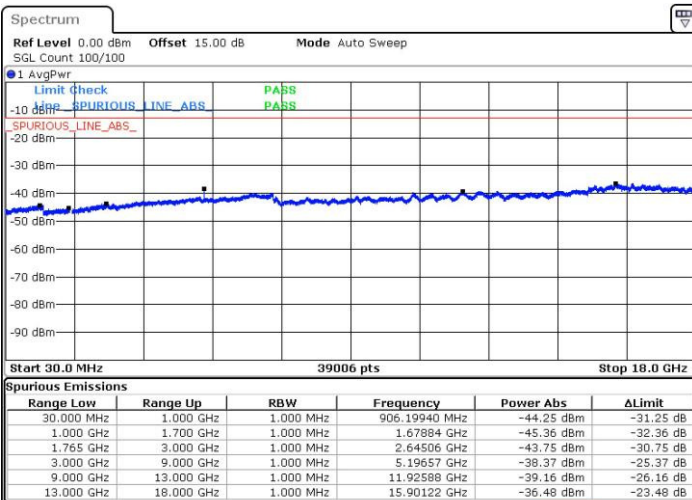

Lowest Channel / QPSK

Date: 3.FEB.2016 16:35:41

Lowest Channel / 16QAM

Date: 3.FEB.2016 16:36:37

LTE Band 2 / 20MHz

Middle Channel / QPSK

Date: 3.FEB.2016 16:38:18

Middle Channel / 16QAM

Date: 3.FEB.2016 16:39:15

Highest Channel / QPSK

Date: 3.FEB.2016 16:45:44

Highest Channel / 16QAM

Date: 3.FEB.2016 16:48:39

LTE Band 4 / 1.4MHz

Lowest Channel / QPSK

Lowest Channel / 16QAM

Date: 3.FEB.2016 11:13:21

Date: 3.FEB.2016 11:14:17

Middle Channel / QPSK

Middle Channel / 16QAM

Date: 3.FEB.2016 11:15:55

Date: 3.FEB.2016 11:16:50

LTE Band 4 / 1.4MHz

Highest Channel / QPSK

Highest Channel / 16QAM

Date: 3.FEB.2016 11:23:00

Date: 3.FEB.2016 11:23:56

LTE Band 4 / 3MHz

Lowest Channel / QPSK

Lowest Channel / 16QAM

Date: 3.FEB.2016 11:30:06

Date: 3.FEB.2016 11:31:01