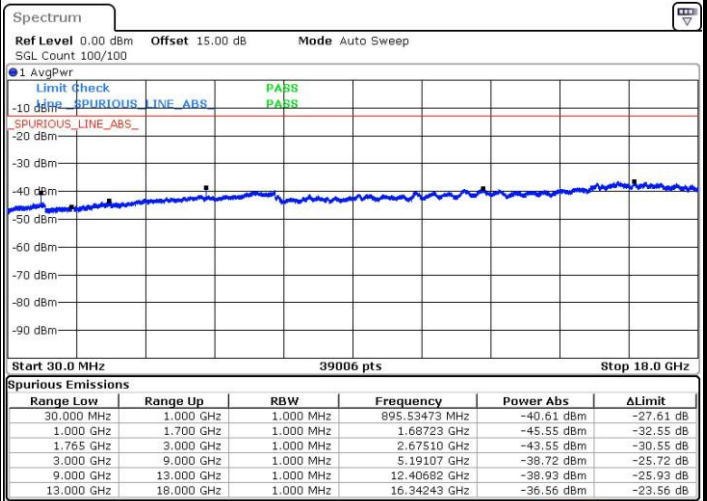

LTE Band 4 / 3MHz

Middle Channel / QPSK

Middle Channel / 16QAM

Date: 3.FEB.2016 11:32:39

Date: 3.FEB.2016 11:33:35

Highest Channel / QPSK

Highest Channel / 16QAM

Date: 3.FEB.2016 11:39:45

Date: 3.FEB.2016 11:40:40

LTE Band 4 / 5MHz

Lowest Channel / QPSK

Lowest Channel / 16QAM

Date: 3.FEB.2016 11:46:50

Date: 3.FEB.2016 11:47:46

Middle Channel / QPSK

Middle Channel / 16QAM

Date: 3.FEB.2016 11:49:23

Date: 3.FEB.2016 11:50:19

LTE Band 4 / 5MHz

Highest Channel / QPSK

Date: 3.FEB.2016 11:56:29

Highest Channel / 16QAM

Date: 3.FEB.2016 11:57:25

LTE Band 4 / 10MHz