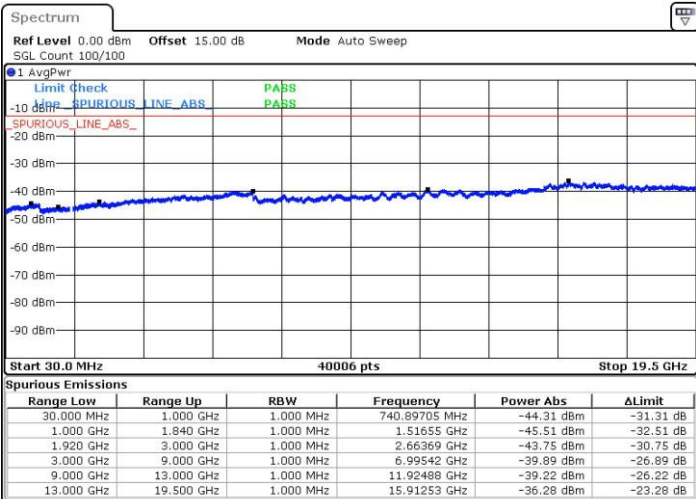

Date: 3.FEB.2016 16:12:24

LTE Band 2 / 15MHz

Lowest Channel / QPSK

Lowest Channel / 16QAM

Date: 3.FEB.2016 16:18:39

Date: 3.FEB.2016 16:19:35

Middle Channel / QPSK

Middle Channel / 16QAM

Date: 3.FEB.2016 16:21:17

Date: 3.FEB.2016 16:22:13

LTE Band 2 / 15MHz

Highest Channel / QPSK

Date: 3.FEB.2016 16:28:29

Highest Channel / 16QAM

Date: 3.FEB.2016 16:29:25

LTE Band 2 / 20MHz