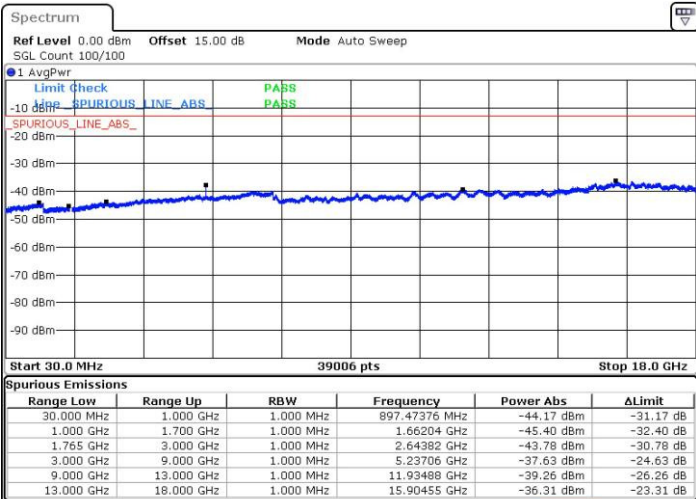

Date: 3.FEB.2016 11:49:23

Date: 3.FEB.2016 11:50:19

LTE Band 4 / 5MHz

Highest Channel / QPSK

Date: 3.FEB.2016 11:56:29

Highest Channel / 16QAM

Date: 3.FEB.2016 11:57:25

LTE Band 4 / 10MHz

Lowest Channel / QPSK

Date: 3.FEB.2016 12:03:35

Lowest Channel / 16QAM

Date: 3.FEB.2016 12:04:30

LTE Band 4 / 10MHz

Middle Channel / QPSK

Middle Channel / 16QAM

Date: 3.FEB.2016 12:06:08

Date: 3.FEB.2016 12:07:04

Highest Channel / QPSK

Highest Channel / 16QAM

Date: 3.FEB.2016 12:13:13

Date: 3.FEB.2016 12:14:09

LTE Band 4 / 15MHz

Lowest Channel / QPSK

Lowest Channel / 16QAM