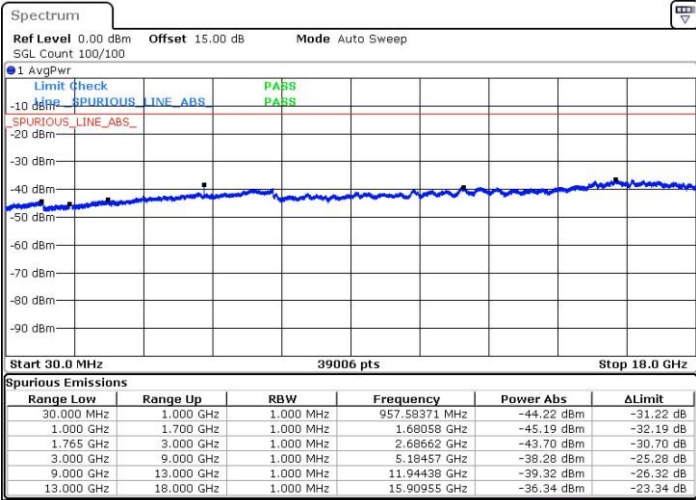

Date: 3.FEB.2016 11:49:23

Date: 3.FEB.2016 11:50:19

LTE Band 4 / 5MHz

Highest Channel / QPSK

Date: 3.FEB.2016 11:56:29

Highest Channel / 16QAM

Date: 3.FEB.2016 11:57:25

LTE Band 4 / 10MHz

Lowest Channel / QPSK

Date: 3.FEB.2016 12:03:35

Lowest Channel / 16QAM

Date: 3.FEB.2016 12:04:30

LTE Band 4 / 10MHz

Middle Channel / QPSK

Middle Channel / 16QAM

Date: 3.FEB.2016 12:06:08

Date: 3.FEB.2016 12:07:04

Highest Channel / QPSK

Highest Channel / 16QAM

Date: 3.FEB.2016 12:13:13

Date: 3.FEB.2016 12:14:09

LTE Band 4 / 15MHz

Lowest Channel / QPSK

Lowest Channel / 16QAM