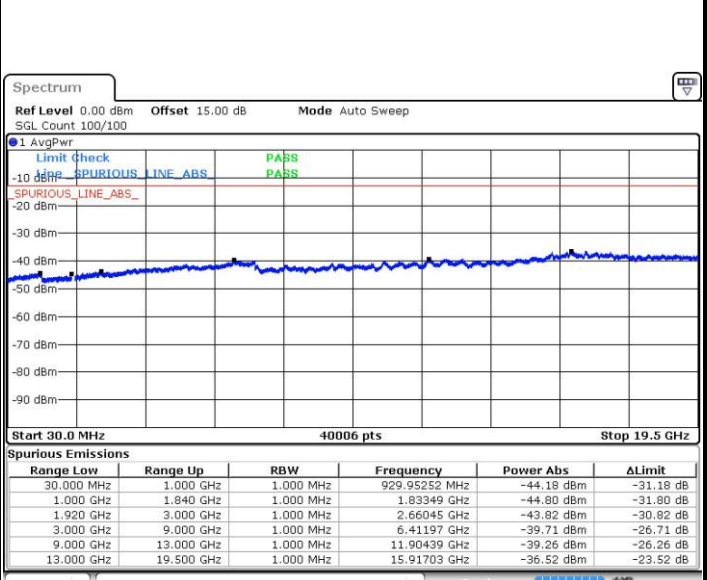

Date: 3.FEB.2016 16:12:24

LTE Band 2 / 15MHz

Lowest Channel / QPSK

Lowest Channel / 16QAM

Date: 3.FEB.2016 16:18:39

Date: 3.FEB.2016 16:19:35

Middle Channel / QPSK

Middle Channel / 16QAM

Date: 3.FEB.2016 16:21:17

Date: 3.FEB.2016 16:22:13

LTE Band 2 / 15MHz

Highest Channel / QPSK

Date: 3.FEB.2016 16:28:29

Highest Channel / 16QAM

Date: 3.FEB.2016 16:29:25

LTE Band 2 / 20MHz

Lowest Channel / QPSK

Date: 3.FEB.2016 16:35:41

Lowest Channel / 16QAM

Date: 3.FEB.2016 16:36:37

LTE Band 2 / 20MHz

Middle Channel / QPSK

Date: 3.FEB.2016 16:38:18

Middle Channel / 16QAM

Date: 3.FEB.2016 16:39:15

Highest Channel / QPSK

Date: 3.FEB.2016 16:45:44

Highest Channel / 16QAM

Date: 3.FEB.2016 16:48:39

LTE Band 4 / 1.4MHz

Lowest Channel / QPSK

Lowest Channel / 16QAM