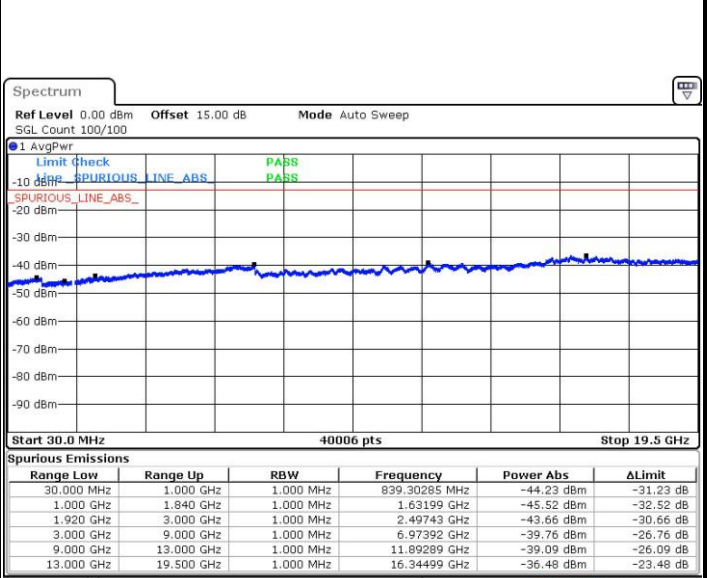

Date: 3.FEB.2016 16:21:17

Date: 3.FEB.2016 16:22:13

LTE Band 2 / 15MHz

Highest Channel / QPSK

Date: 3.FEB.2016 16:28:29

Highest Channel / 16QAM

Date: 3.FEB.2016 16:29:25

LTE Band 2 / 20MHz

Lowest Channel / QPSK

Date: 3.FEB.2016 16:35:41

Lowest Channel / 16QAM

Date: 3.FEB.2016 16:36:37

LTE Band 2 / 20MHz

Middle Channel / QPSK

Date: 3.FEB.2016 16:38:18

Middle Channel / 16QAM

Date: 3.FEB.2016 16:39:15

Highest Channel / QPSK

Date: 3.FEB.2016 16:45:44

Highest Channel / 16QAM

Date: 3.FEB.2016 16:48:39

LTE Band 4 / 1.4MHz

Lowest Channel / QPSK

Lowest Channel / 16QAM

Date: 3.FEB.2016 11:13:21

Date: 3.FEB.2016 11:14:17

Middle Channel / QPSK

Middle Channel / 16QAM

Date: 3.FEB.2016 11:15:55

Date: 3.FEB.2016 11:16:50

LTE Band 4 / 1.4MHz

Highest Channel / QPSK