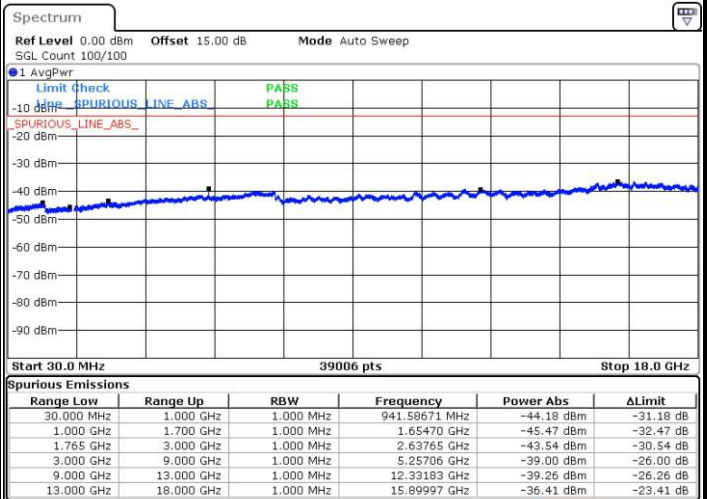

Highest Channel / 16QAM

Date: 3.FEB.2016 11:23:00

Date: 3.FEB.2016 11:23:56

LTE Band 4 / 3MHz

Lowest Channel / QPSK

Lowest Channel / 16QAM

Date: 3.FEB.2016 11:30:06

Date: 3.FEB.2016 11:31:01

LTE Band 4 / 3MHz

Middle Channel / QPSK

Middle Channel / 16QAM

Date: 3.FEB.2016 11:32:39

Date: 3.FEB.2016 11:33:35

Highest Channel / QPSK

Highest Channel / 16QAM

Date: 3.FEB.2016 11:39:45

Date: 3.FEB.2016 11:40:40

LTE Band 4 / 5MHz

Lowest Channel / QPSK

Lowest Channel / 16QAM

Date: 3.FEB.2016 11:46:50

Date: 3.FEB.2016 11:47:46

Middle Channel / QPSK

Middle Channel / 16QAM