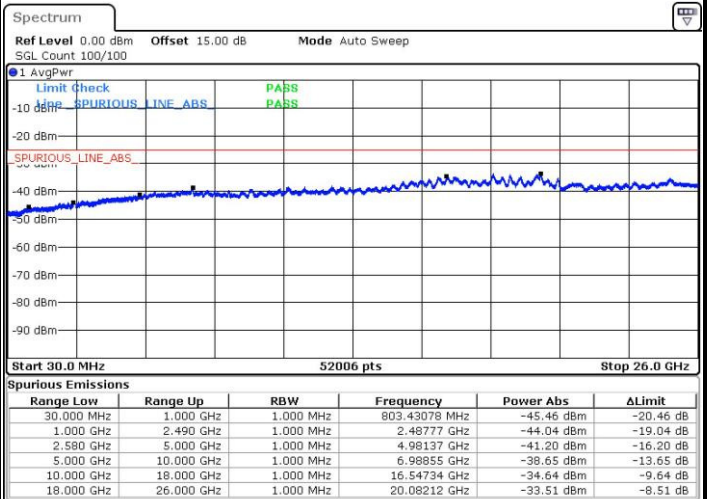

Date: 16.FEB.2016 22:57:57

Date: 16.FEB.2016 22:58:52

LTE Band 7 / 5MHz

Highest Channel / QPSK

Date: 16.FEB.2016 23:05:12

Highest Channel / 16QAM

Date: 16.FEB.2016 23:06:06

LTE Band 7 / 10MHz

Lowest Channel / QPSK

Date: 16.FEB.2016 23:12:27

Lowest Channel / 16QAM

Date: 16.FEB.2016 23:13:22

LTE Band 7 / 10MHz

Middle Channel / QPSK

Middle Channel / 16QAM

Date: 16.FEB.2016 23:15:01

Date: 16.FEB.2016 23:15:55

Highest Channel / QPSK

Highest Channel / 16QAM

Date: 16.FEB.2016 23:22:17

Date: 16.FEB.2016 23:23:12