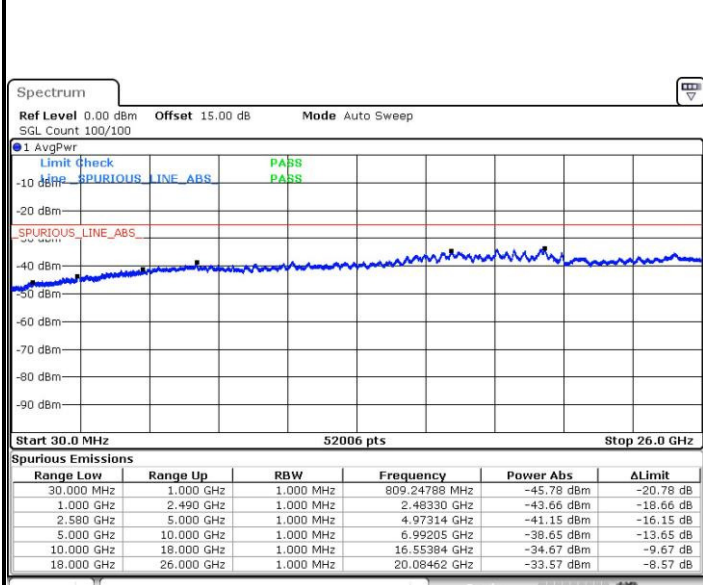

LTE Band 4 / 20MHz

Middle Channel / QPSK

Middle Channel / 16QAM

Date: 3.FEB.2016 14:02:48

Date: 3.FEB.2016 14:03:43

Highest Channel / QPSK

Highest Channel / 16QAM

Date: 3.FEB.2016 14:09:53

Date: 3.FEB.2016 14:10:49

LTE Band 7 / 5MHz

Lowest Channel / QPSK

Lowest Channel / 16QAM

Date: 16.FEB.2016 22:55:25

Date: 16.FEB.2016 22:56:19

Middle Channel / QPSK

Middle Channel / 16QAM

Date: 16.FEB.2016 22:57:57

Date: 16.FEB.2016 22:58:52

LTE Band 7 / 5MHz

Highest Channel / QPSK

Date: 16.FEB.2016 23:05:12

Highest Channel / 16QAM

Date: 16.FEB.2016 23:06:06

LTE Band 7 / 10MHz

Lowest Channel / QPSK

Date: 16.FEB.2016 23:12:27

Lowest Channel / 16QAM

Date: 16.FEB.2016 23:13:22

LTE Band 7 / 10MHz

Middle Channel / QPSK

Middle Channel / 16QAM

Date: 16.FEB.2016 23:15:01