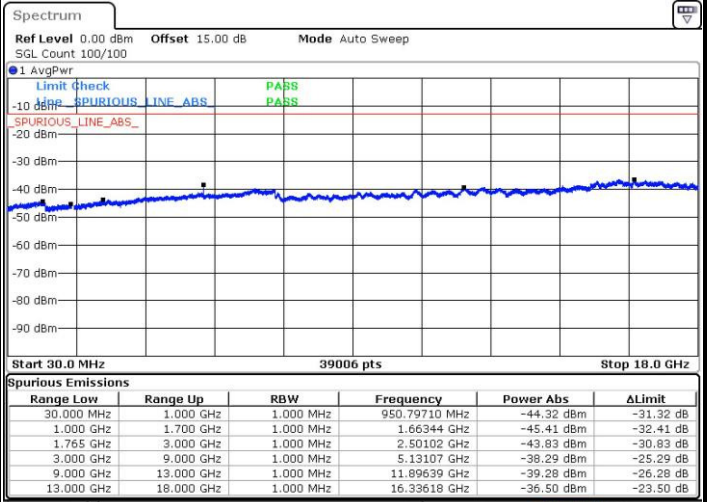

Highest Channel / 16QAM

Date: 3.FEB.2016 11:23:00

Date: 3.FEB.2016 11:23:56

LTE Band 4 / 3MHz

Lowest Channel / QPSK

Lowest Channel / 16QAM

Date: 3.FEB.2016 11:30:06

Date: 3.FEB.2016 11:31:01

LTE Band 4 / 3MHz

Middle Channel / QPSK

Middle Channel / 16QAM

Date: 3.FEB.2016 11:32:39

Date: 3.FEB.2016 11:33:35

Highest Channel / QPSK

Highest Channel / 16QAM

Date: 3.FEB.2016 11:39:45

Date: 3.FEB.2016 11:40:40

LTE Band 4 / 5MHz

Lowest Channel / QPSK

Lowest Channel / 16QAM

Date: 3.FEB.2016 11:46:50

Date: 3.FEB.2016 11:47:46

Middle Channel / QPSK

Middle Channel / 16QAM

Date: 3.FEB.2016 11:49:23

Date: 3.FEB.2016 11:50:19

LTE Band 4 / 5MHz

Highest Channel / QPSK

Date: 3.FEB.2016 11:56:29

Highest Channel / 16QAM

Date: 3.FEB.2016 11:57:25

LTE Band 4 / 10MHz