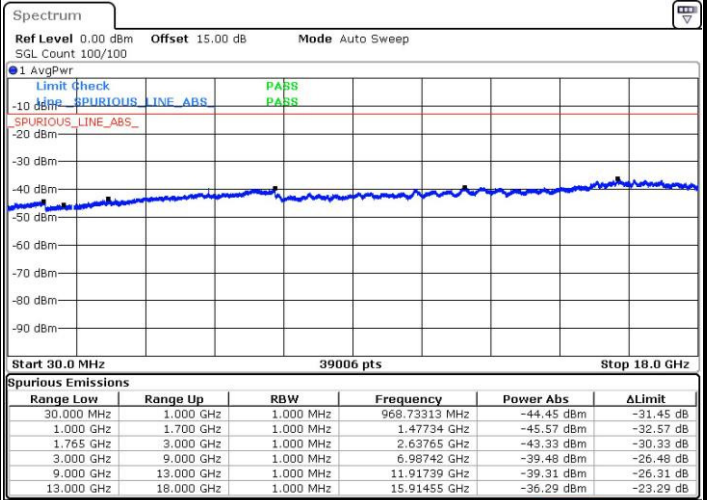

Date: 3.FEB.2016 16:39:15

Highest Channel / QPSK

Date: 3.FEB.2016 16:45:44

Highest Channel / 16QAM

Date: 3.FEB.2016 16:48:39

LTE Band 4 / 1.4MHz

Lowest Channel / QPSK

Lowest Channel / 16QAM

Date: 3.FEB.2016 11:13:21

Date: 3.FEB.2016 11:14:17

Middle Channel / QPSK

Middle Channel / 16QAM

Date: 3.FEB.2016 11:15:55

Date: 3.FEB.2016 11:16:50

LTE Band 4 / 1.4MHz

Highest Channel / QPSK

Highest Channel / 16QAM

Date: 3.FEB.2016 11:23:00

Date: 3.FEB.2016 11:23:56

LTE Band 4 / 3MHz

Lowest Channel / QPSK

Lowest Channel / 16QAM

Date: 3.FEB.2016 11:30:06

Date: 3.FEB.2016 11:31:01

LTE Band 4 / 3MHz

Middle Channel / QPSK

Middle Channel / 16QAM

Date: 3.FEB.2016 11:32:39

Date: 3.FEB.2016 11:33:35

Highest Channel / QPSK

Highest Channel / 16QAM

Date: 3.FEB.2016 11:39:45