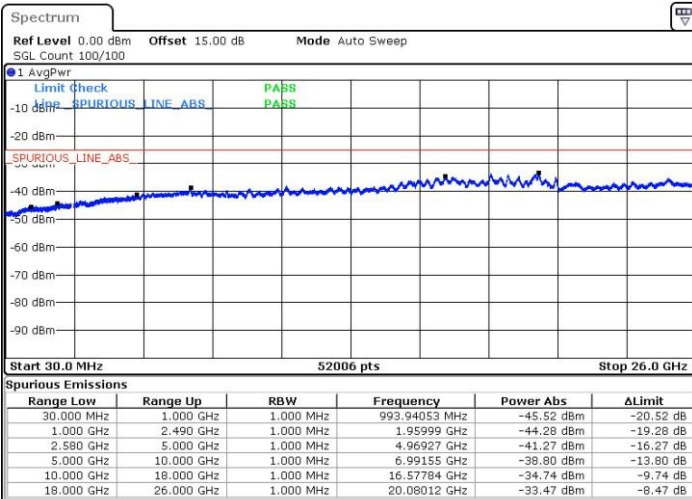

Date: 16.FEB.2016 22:57:57

Date: 16.FEB.2016 22:58:52

LTE Band 7 / 5MHz

Highest Channel / QPSK

Date: 16.FEB.2016 23:05:12

Highest Channel / 16QAM

Date: 16.FEB.2016 23:06:06

LTE Band 7 / 10MHz

Lowest Channel / QPSK

Date: 16.FEB.2016 23:12:27

Lowest Channel / 16QAM

Date: 16.FEB.2016 23:13:22

LTE Band 7 / 10MHz

Middle Channel / QPSK

Middle Channel / 16QAM

Date: 16.FEB.2016 23:15:01

Date: 16.FEB.2016 23:15:55

Highest Channel / QPSK

Highest Channel / 16QAM

Date: 16.FEB.2016 23:22:17

Date: 16.FEB.2016 23:23:12