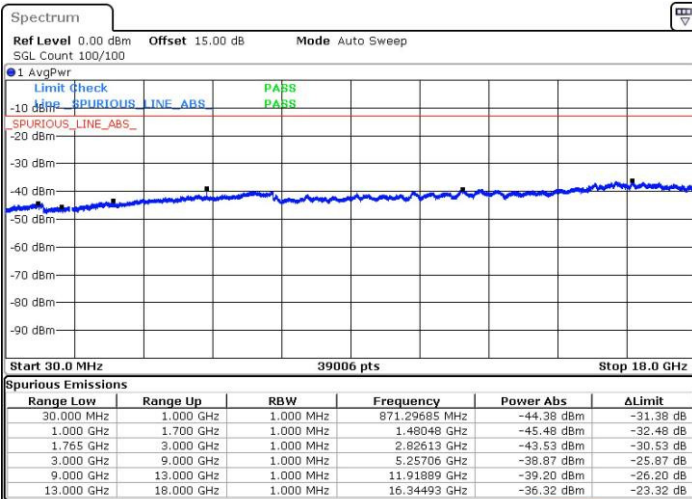

Highest Channel / 16QAM

Date: 3.FEB.2016 11:23:00

Date: 3.FEB.2016 11:23:56

LTE Band 4 / 3MHz

Lowest Channel / QPSK

Lowest Channel / 16QAM

Date: 3.FEB.2016 11:30:06

Date: 3.FEB.2016 11:31:01

LTE Band 4 / 3MHz

Middle Channel / QPSK

Middle Channel / 16QAM

Date: 3.FEB.2016 11:32:39

Date: 3.FEB.2016 11:33:35

Highest Channel / QPSK

Highest Channel / 16QAM

Date: 3.FEB.2016 11:39:45

Date: 3.FEB.2016 11:40:40

LTE Band 4 / 5MHz

Lowest Channel / QPSK

Lowest Channel / 16QAM

Date: 3.FEB.2016 11:46:50

Date: 3.FEB.2016 11:47:46

Middle Channel / QPSK

Middle Channel / 16QAM