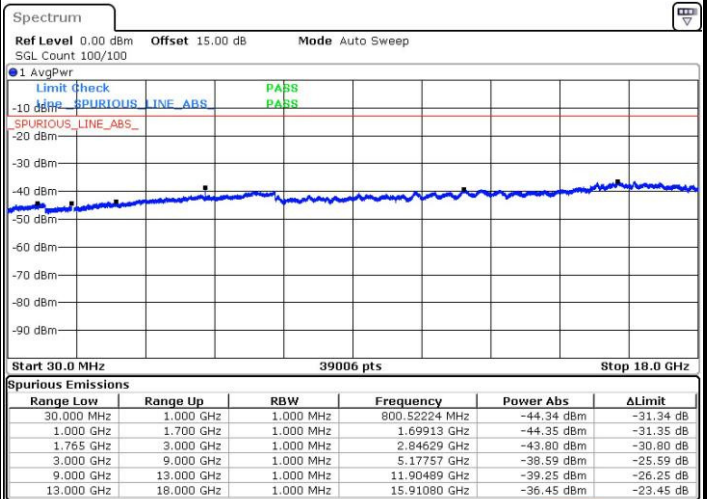

Lowest Channel / QPSK

Date: 3.FEB.2016 12:03:35

Lowest Channel / 16QAM

Date: 3.FEB.2016 12:04:30

LTE Band 4 / 10MHz

Middle Channel / QPSK

Middle Channel / 16QAM

Date: 3.FEB.2016 12:06:08

Date: 3.FEB.2016 12:07:04

Highest Channel / QPSK

Highest Channel / 16QAM

Date: 3.FEB.2016 12:13:13

Date: 3.FEB.2016 12:14:09

LTE Band 4 / 15MHz

Lowest Channel / QPSK

Lowest Channel / 16QAM

Date: 3.FEB.2016 12:20:25

Date: 3.FEB.2016 12:21:21

Middle Channel / QPSK

Middle Channel / 16QAM

Date: 3.FEB.2016 12:23:03

Date: 3.FEB.2016 12:23:59

LTE Band 4 / 15MHz

Highest Channel / QPSK