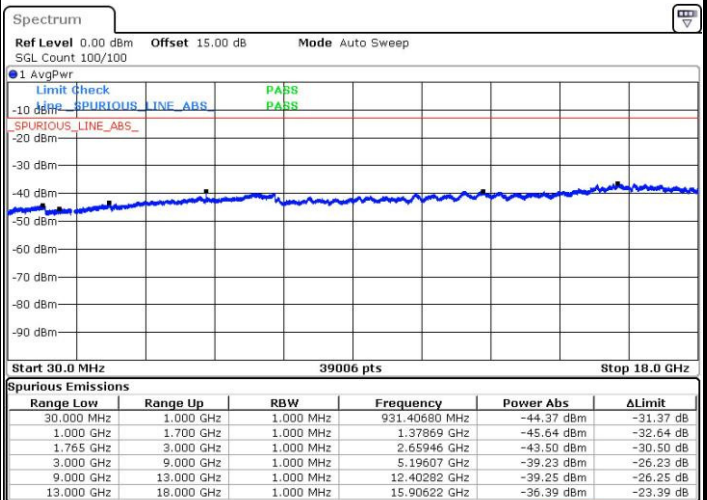

Lowest Channel / QPSK

Date: 3.FEB.2016 16:35:41

Lowest Channel / 16QAM

Date: 3.FEB.2016 16:36:37

LTE Band 2 / 20MHz

Middle Channel / QPSK

Date: 3.FEB.2016 16:38:18

Middle Channel / 16QAM

Date: 3.FEB.2016 16:39:15

Highest Channel / QPSK

Date: 3.FEB.2016 16:45:44

Highest Channel / 16QAM

Date: 3.FEB.2016 16:48:39

LTE Band 4 / 1.4MHz

Lowest Channel / QPSK

Lowest Channel / 16QAM

Date: 3.FEB.2016 11:13:21

Date: 3.FEB.2016 11:14:17

Middle Channel / QPSK

Middle Channel / 16QAM

Date: 3.FEB.2016 11:15:55

Date: 3.FEB.2016 11:16:50

LTE Band 4 / 1.4MHz

Highest Channel / QPSK

Highest Channel / 16QAM

Date: 3.FEB.2016 11:23:00

Date: 3.FEB.2016 11:23:56

LTE Band 4 / 3MHz

Lowest Channel / QPSK

Lowest Channel / 16QAM

Date: 3.FEB.2016 11:30:06

Date: 3.FEB.2016 11:31:01