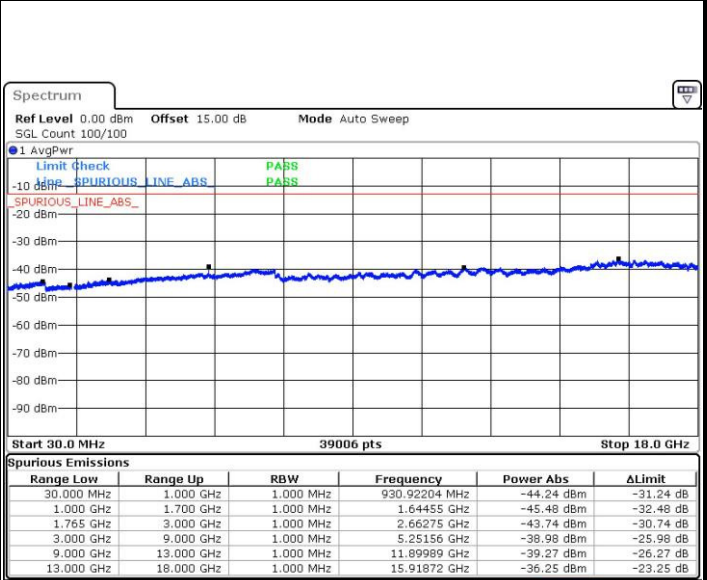

Date: 3.FEB.2016 11:40:40

LTE Band 4 / 5MHz

Lowest Channel / QPSK

Lowest Channel / 16QAM

Date: 3.FEB.2016 11:46:50

Date: 3.FEB.2016 11:47:46

Middle Channel / QPSK

Middle Channel / 16QAM

Date: 3.FEB.2016 11:49:23

Date: 3.FEB.2016 11:50:19

LTE Band 4 / 5MHz

Highest Channel / QPSK

Date: 3.FEB.2016 11:56:29

Highest Channel / 16QAM

Date: 3.FEB.2016 11:57:25

LTE Band 4 / 10MHz

Lowest Channel / QPSK

Date: 3.FEB.2016 12:03:35

Lowest Channel / 16QAM

Date: 3.FEB.2016 12:04:30

LTE Band 4 / 10MHz

Middle Channel / QPSK

Middle Channel / 16QAM

Date: 3.FEB.2016 12:06:08

Date: 3.FEB.2016 12:07:04

Highest Channel / QPSK

Highest Channel / 16QAM

Date: 3.FEB.2016 12:13:13

Date: 3.FEB.2016 12:14:09

LTE Band 4 / 15MHz

Lowest Channel / QPSK

Lowest Channel / 16QAM