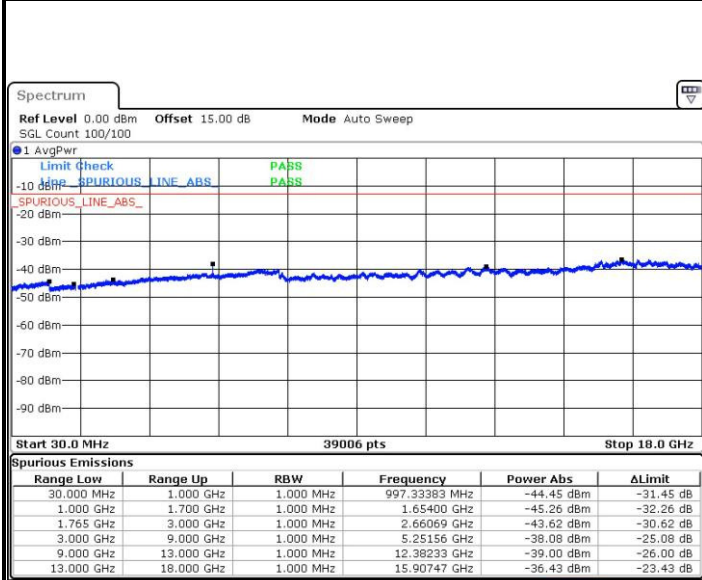

LTE Band 4 / 3MHz

Middle Channel / QPSK

Middle Channel / 16QAM

Date: 3.FEB.2016 11:32:39

Date: 3.FEB.2016 11:33:35

Highest Channel / QPSK

Highest Channel / 16QAM

Date: 3.FEB.2016 11:39:45

Date: 3.FEB.2016 11:40:40

LTE Band 4 / 5MHz

Lowest Channel / QPSK

Lowest Channel / 16QAM

Date: 3.FEB.2016 11:46:50

Date: 3.FEB.2016 11:47:46

Middle Channel / QPSK

Middle Channel / 16QAM

Date: 3.FEB.2016 11:49:23

Date: 3.FEB.2016 11:50:19

LTE Band 4 / 5MHz

Highest Channel / QPSK

Date: 3.FEB.2016 11:56:29

Highest Channel / 16QAM

Date: 3.FEB.2016 11:57:25

LTE Band 4 / 10MHz