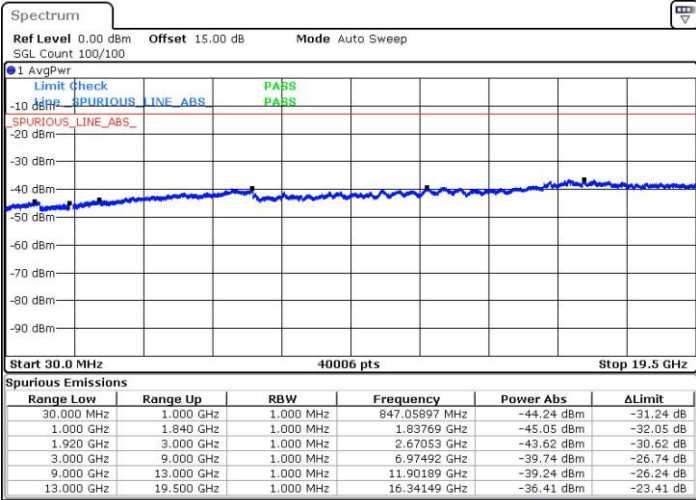

LTE Band 2 / 10MHz

Middle Channel / QPSK

Date: 3.FEB.2016 16:04:19

Middle Channel / 16QAM

Date: 3.FEB.2016 16:05:15

Highest Channel / QPSK

Date: 3.FEB.2016 16:11:25

Highest Channel / 16QAM

Date: 3.FEB.2016 16:12:24

LTE Band 2 / 15MHz

Lowest Channel / QPSK

Lowest Channel / 16QAM

Date: 3.FEB.2016 16:18:39

Date: 3.FEB.2016 16:19:35

Middle Channel / QPSK

Middle Channel / 16QAM

Date: 3.FEB.2016 16:21:17

Date: 3.FEB.2016 16:22:13

LTE Band 2 / 15MHz

Highest Channel / QPSK

Date: 3.FEB.2016 16:28:29

Highest Channel / 16QAM

Date: 3.FEB.2016 16:29:25

LTE Band 2 / 20MHz