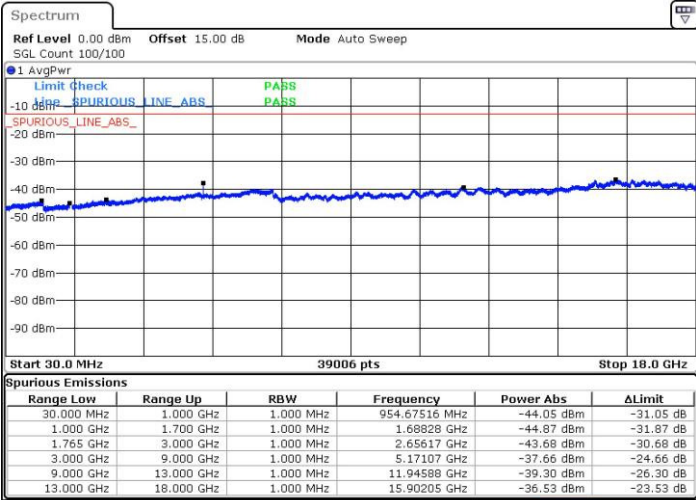

Date: 3.FEB.2016 12:20:25

Date: 3.FEB.2016 12:21:21

Middle Channel / QPSK

Middle Channel / 16QAM

Date: 3.FEB.2016 12:23:03

Date: 3.FEB.2016 12:23:59

LTE Band 4 / 15MHz

Highest Channel / QPSK

Date: 3.FEB.2016 12:30:12

Highest Channel / 16QAM

Date: 3.FEB.2016 12:31:08

LTE Band 4 / 20MHz

Lowest Channel / QPSK

Date: 3.FEB.2016 14:00:15

Lowest Channel / 16QAM

Date: 3.FEB.2016 14:01:10

LTE Band 4 / 20MHz

Middle Channel / QPSK

Middle Channel / 16QAM

Date: 3.FEB.2016 14:02:48

Date: 3.FEB.2016 14:03:43

Highest Channel / QPSK

Highest Channel / 16QAM

Date: 3.FEB.2016 14:09:53