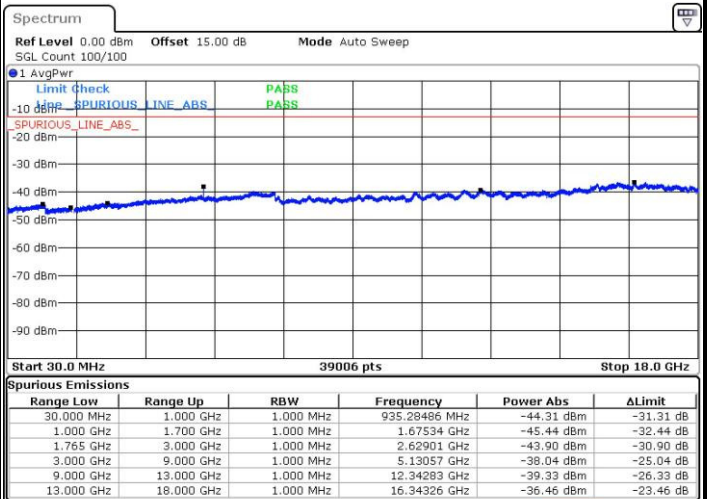

Date: 3.FEB.2016 11:13:21

Date: 3.FEB.2016 11:14:17

Middle Channel / QPSK

Middle Channel / 16QAM

Date: 3.FEB.2016 11:15:55

Date: 3.FEB.2016 11:16:50

LTE Band 4 / 1.4MHz

Highest Channel / QPSK

Highest Channel / 16QAM

Date: 3.FEB.2016 11:23:00

Date: 3.FEB.2016 11:23:56

LTE Band 4 / 3MHz

Lowest Channel / QPSK

Lowest Channel / 16QAM

Date: 3.FEB.2016 11:30:06

Date: 3.FEB.2016 11:31:01

LTE Band 4 / 3MHz

Middle Channel / QPSK

Middle Channel / 16QAM

Date: 3.FEB.2016 11:32:39

Date: 3.FEB.2016 11:33:35

Highest Channel / QPSK

Highest Channel / 16QAM

Date: 3.FEB.2016 11:39:45