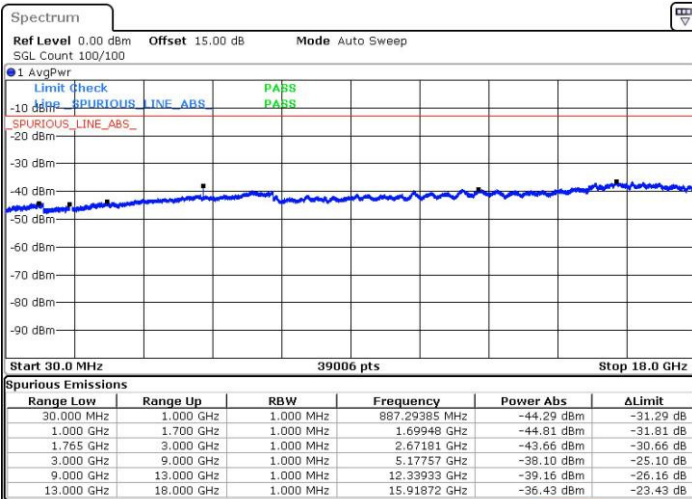

Lowest Channel / QPSK

Date: 3.FEB.2016 12:03:35

Lowest Channel / 16QAM

Date: 3.FEB.2016 12:04:30

LTE Band 4 / 10MHz

Middle Channel / QPSK

Middle Channel / 16QAM

Date: 3.FEB.2016 12:06:08

Date: 3.FEB.2016 12:07:04

Highest Channel / QPSK

Highest Channel / 16QAM

Date: 3.FEB.2016 12:13:13

Date: 3.FEB.2016 12:14:09

LTE Band 4 / 15MHz

Lowest Channel / QPSK

Lowest Channel / 16QAM

Date: 3.FEB.2016 12:20:25

Date: 3.FEB.2016 12:21:21

Middle Channel / QPSK

Middle Channel / 16QAM

Date: 3.FEB.2016 12:23:03

Date: 3.FEB.2016 12:23:59

LTE Band 4 / 15MHz

Highest Channel / QPSK