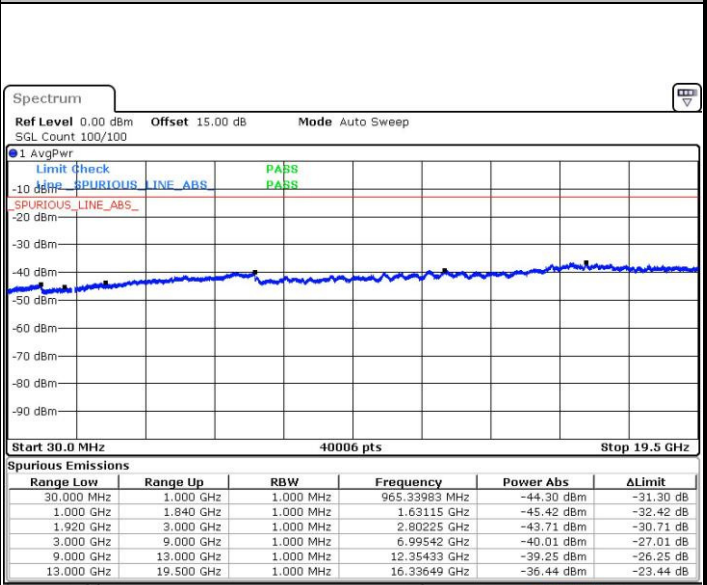

LTE Band 2 / 10MHz

Middle Channel / QPSK

Date: 3.FEB.2016 16:04:19

Middle Channel / 16QAM

Date: 3.FEB.2016 16:05:15

Highest Channel / QPSK

Date: 3.FEB.2016 16:11:25

Highest Channel / 16QAM

Date: 3.FEB.2016 16:12:24

LTE Band 2 / 15MHz

Lowest Channel / QPSK

Lowest Channel / 16QAM

Date: 3.FEB.2016 16:18:39

Date: 3.FEB.2016 16:19:35

Middle Channel / QPSK

Middle Channel / 16QAM

Date: 3.FEB.2016 16:21:17

Date: 3.FEB.2016 16:22:13

LTE Band 2 / 15MHz

Highest Channel / QPSK

Date: 3.FEB.2016 16:28:29

Highest Channel / 16QAM

Date: 3.FEB.2016 16:29:25

LTE Band 2 / 20MHz