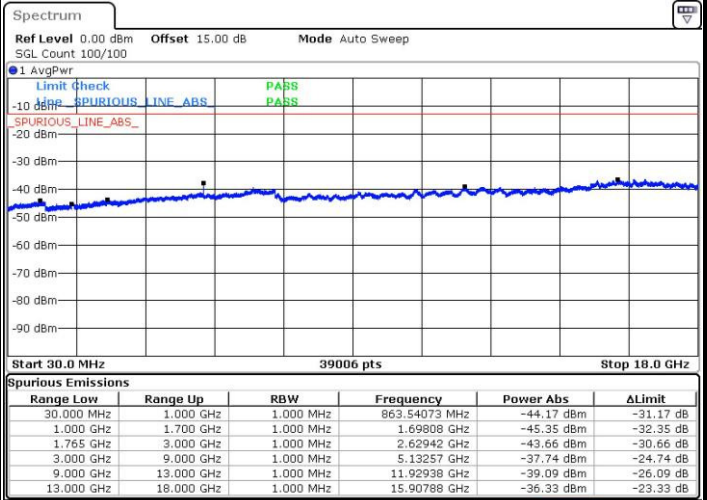

Lowest Channel / QPSK

Date: 3.FEB.2016 12:03:35

Lowest Channel / 16QAM

Date: 3.FEB.2016 12:04:30

LTE Band 4 / 10MHz

Middle Channel / QPSK

Middle Channel / 16QAM

Date: 3.FEB.2016 12:06:08

Date: 3.FEB.2016 12:07:04

Highest Channel / QPSK

Highest Channel / 16QAM

Date: 3.FEB.2016 12:13:13

Date: 3.FEB.2016 12:14:09

LTE Band 4 / 15MHz

Lowest Channel / QPSK

Lowest Channel / 16QAM

Date: 3.FEB.2016 12:20:25

Date: 3.FEB.2016 12:21:21

Middle Channel / QPSK

Middle Channel / 16QAM

Date: 3.FEB.2016 12:23:03

Date: 3.FEB.2016 12:23:59

LTE Band 4 / 15MHz

Highest Channel / QPSK

Date: 3.FEB.2016 12:30:12

Highest Channel / 16QAM

Date: 3.FEB.2016 12:31:08

LTE Band 4 / 20MHz

Lowest Channel / QPSK

Date: 3.FEB.2016 14:00:15

Lowest Channel / 16QAM

Date: 3.FEB.2016 14:01:10