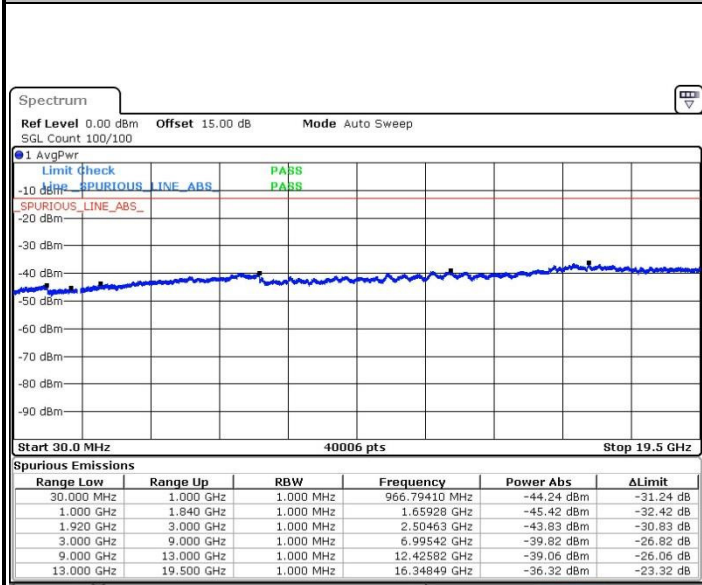

LTE Band 2 / 10MHz

Middle Channel / QPSK

Date: 3.FEB.2016 16:04:19

Middle Channel / 16QAM

Date: 3.FEB.2016 16:05:15

Highest Channel / QPSK

Date: 3.FEB.2016 16:11:25

Highest Channel / 16QAM

Date: 3.FEB.2016 16:12:24

LTE Band 2 / 15MHz

Lowest Channel / QPSK

Lowest Channel / 16QAM

Date: 3.FEB.2016 16:18:39

Date: 3.FEB.2016 16:19:35

Middle Channel / QPSK

Middle Channel / 16QAM

Date: 3.FEB.2016 16:21:17

Date: 3.FEB.2016 16:22:13

LTE Band 2 / 15MHz

Highest Channel / QPSK

Date: 3.FEB.2016 16:28:29

Highest Channel / 16QAM

Date: 3.FEB.2016 16:29:25

LTE Band 2 / 20MHz