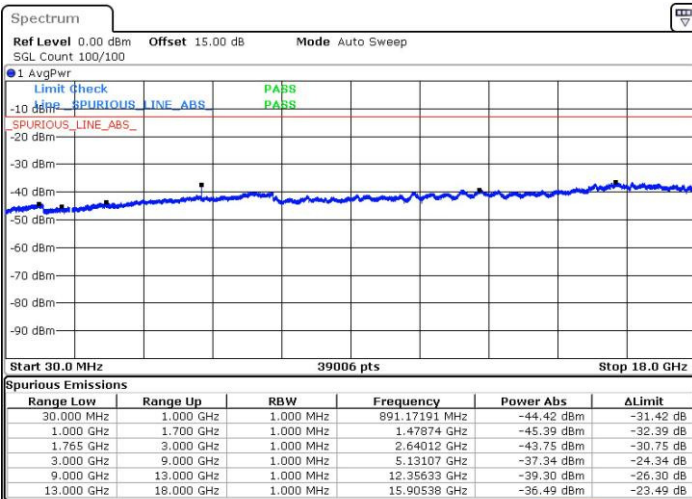

Date: 3.FEB.2016 11:13:21

Date: 3.FEB.2016 11:14:17

Middle Channel / QPSK

Middle Channel / 16QAM

Date: 3.FEB.2016 11:15:55

Date: 3.FEB.2016 11:16:50

LTE Band 4 / 1.4MHz

Highest Channel / QPSK

Highest Channel / 16QAM

Date: 3.FEB.2016 11:23:00

Date: 3.FEB.2016 11:23:56

LTE Band 4 / 3MHz

Lowest Channel / QPSK

Lowest Channel / 16QAM

Date: 3.FEB.2016 11:30:06

Date: 3.FEB.2016 11:31:01

LTE Band 4 / 3MHz

Middle Channel / QPSK

Middle Channel / 16QAM

Date: 3.FEB.2016 11:32:39

Date: 3.FEB.2016 11:33:35

Highest Channel / QPSK

Highest Channel / 16QAM

Date: 3.FEB.2016 11:39:45