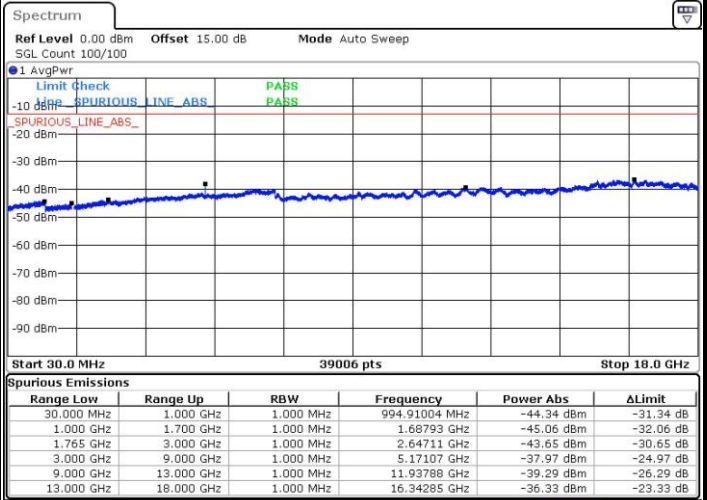

Date: 3.FEB.2016 12:20:25

Date: 3.FEB.2016 12:21:21

Middle Channel / QPSK

Middle Channel / 16QAM

Date: 3.FEB.2016 12:23:03

Date: 3.FEB.2016 12:23:59

LTE Band 4 / 15MHz

Highest Channel / QPSK

Date: 3.FEB.2016 12:30:12

Highest Channel / 16QAM

Date: 3.FEB.2016 12:31:08

LTE Band 4 / 20MHz

Lowest Channel / QPSK

Date: 3.FEB.2016 14:00:15

Lowest Channel / 16QAM

Date: 3.FEB.2016 14:01:10

LTE Band 4 / 20MHz

Middle Channel / QPSK

Middle Channel / 16QAM

Date: 3.FEB.2016 14:02:48

Date: 3.FEB.2016 14:03:43

Highest Channel / QPSK

Highest Channel / 16QAM

Date: 3.FEB.2016 14:09:53