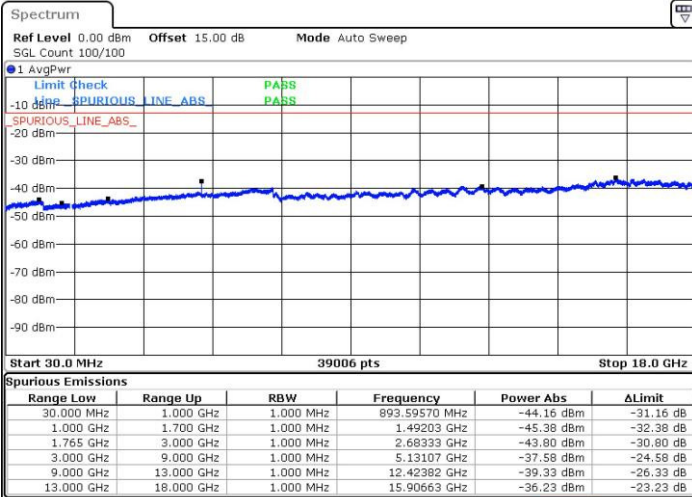

Lowest Channel / QPSK

Date: 3.FEB.2016 16:35:41

Lowest Channel / 16QAM

Date: 3.FEB.2016 16:36:37

LTE Band 2 / 20MHz

Middle Channel / QPSK

Date: 3.FEB.2016 16:38:18

Middle Channel / 16QAM

Date: 3.FEB.2016 16:39:15

Highest Channel / QPSK

Date: 3.FEB.2016 16:45:44

Highest Channel / 16QAM

Date: 3.FEB.2016 16:48:39

LTE Band 4 / 1.4MHz

Lowest Channel / QPSK

Lowest Channel / 16QAM

Date: 3.FEB.2016 11:13:21

Date: 3.FEB.2016 11:14:17

Middle Channel / QPSK

Middle Channel / 16QAM

Date: 3.FEB.2016 11:15:55

Date: 3.FEB.2016 11:16:50

LTE Band 4 / 1.4MHz

Highest Channel / QPSK

Highest Channel / 16QAM

Date: 3.FEB.2016 11:23:00

Date: 3.FEB.2016 11:23:56

LTE Band 4 / 3MHz

Lowest Channel / QPSK

Lowest Channel / 16QAM

Date: 3.FEB.2016 11:30:06

Date: 3.FEB.2016 11:31:01