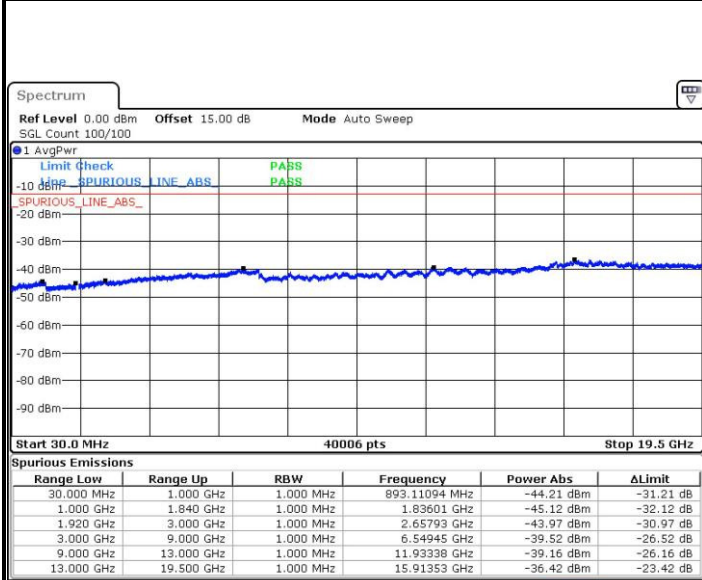

Date: 3.FEB.2016 16:21:17

Date: 3.FEB.2016 16:22:13

LTE Band 2 / 15MHz

Highest Channel / QPSK

Date: 3.FEB.2016 16:28:29

Highest Channel / 16QAM

Date: 3.FEB.2016 16:29:25

LTE Band 2 / 20MHz

Lowest Channel / QPSK

Date: 3.FEB.2016 16:35:41

Lowest Channel / 16QAM

Date: 3.FEB.2016 16:36:37

LTE Band 2 / 20MHz

Middle Channel / QPSK

Date: 3.FEB.2016 16:38:18

Middle Channel / 16QAM

Date: 3.FEB.2016 16:39:15

Highest Channel / QPSK

Date: 3.FEB.2016 16:45:44

Highest Channel / 16QAM

Date: 3.FEB.2016 16:48:39

LTE Band 4 / 1.4MHz

Lowest Channel / QPSK

Lowest Channel / 16QAM

Date: 3.FEB.2016 11:13:21

Date: 3.FEB.2016 11:14:17

Middle Channel / QPSK

Middle Channel / 16QAM

Date: 3.FEB.2016 11:15:55

Date: 3.FEB.2016 11:16:50

LTE Band 4 / 1.4MHz

Highest Channel / QPSK