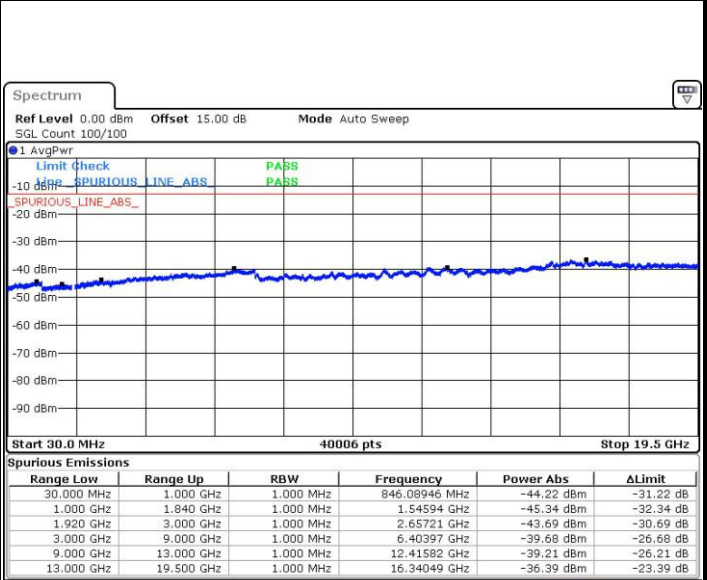

LTE Band 2 / 10MHz

Middle Channel / QPSK

Date: 3.FEB.2016 16:04:19

Middle Channel / 16QAM

Date: 3.FEB.2016 16:05:15

Highest Channel / QPSK

Date: 3.FEB.2016 16:11:25

Highest Channel / 16QAM

Date: 3.FEB.2016 16:12:24

LTE Band 2 / 15MHz

Lowest Channel / QPSK

Lowest Channel / 16QAM

Date: 3.FEB.2016 16:18:39

Date: 3.FEB.2016 16:19:35

Middle Channel / QPSK

Middle Channel / 16QAM

Date: 3.FEB.2016 16:21:17

Date: 3.FEB.2016 16:22:13

LTE Band 2 / 15MHz

Highest Channel / QPSK

Date: 3.FEB.2016 16:28:29

Highest Channel / 16QAM

Date: 3.FEB.2016 16:29:25

LTE Band 2 / 20MHz