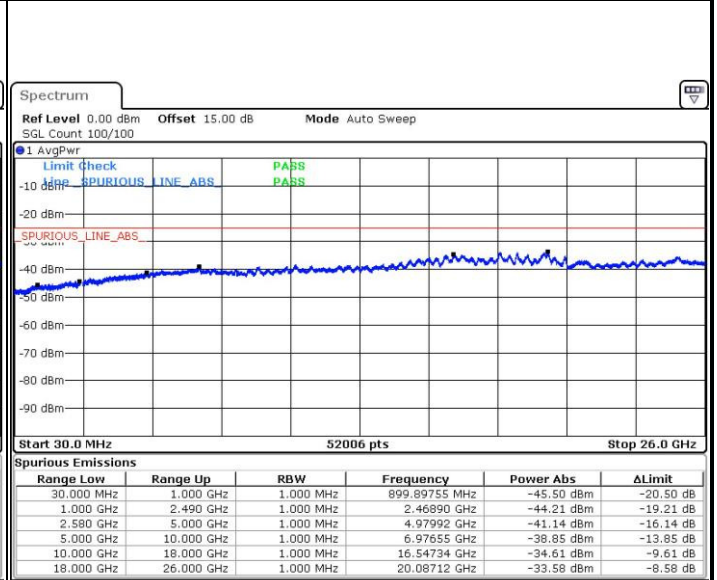

LTE Band 4 / 20MHz

Middle Channel / QPSK

Middle Channel / 16QAM

Date: 3.FEB.2016 14:02:48

Date: 3.FEB.2016 14:03:43

Highest Channel / QPSK

Highest Channel / 16QAM

Date: 3.FEB.2016 14:09:53

Date: 3.FEB.2016 14:10:49

LTE Band 7 / 5MHz

Lowest Channel / QPSK

Lowest Channel / 16QAM

Date: 16.FEB.2016 22:55:25

Date: 16.FEB.2016 22:56:19

Middle Channel / QPSK

Middle Channel / 16QAM

Date: 16.FEB.2016 22:57:57

Date: 16.FEB.2016 22:58:52

LTE Band 7 / 5MHz

Highest Channel / QPSK

Date: 16.FEB.2016 23:05:12

Highest Channel / 16QAM

Date: 16.FEB.2016 23:06:06

LTE Band 7 / 10MHz

Lowest Channel / QPSK

Date: 16.FEB.2016 23:12:27

Lowest Channel / 16QAM

Date: 16.FEB.2016 23:13:22

LTE Band 7 / 10MHz

Middle Channel / QPSK

Middle Channel / 16QAM

Date: 16.FEB.2016 23:15:01