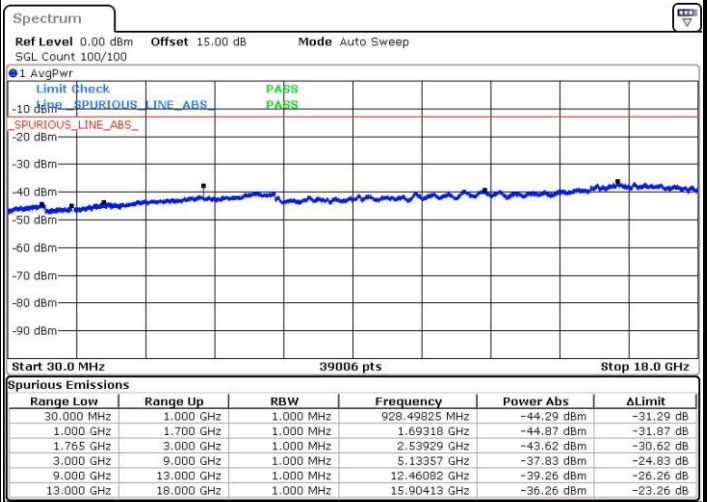

Date: 3.FEB.2016 12:20:25

Date: 3.FEB.2016 12:21:21

Middle Channel / QPSK

Middle Channel / 16QAM

Date: 3.FEB.2016 12:23:03

Date: 3.FEB.2016 12:23:59

LTE Band 4 / 15MHz

Highest Channel / QPSK

Date: 3.FEB.2016 12:30:12

Highest Channel / 16QAM

Date: 3.FEB.2016 12:31:08

LTE Band 4 / 20MHz

Lowest Channel / QPSK

Date: 3.FEB.2016 14:00:15

Lowest Channel / 16QAM

Date: 3.FEB.2016 14:01:10

LTE Band 4 / 20MHz

Middle Channel / QPSK

Middle Channel / 16QAM

Date: 3.FEB.2016 14:02:48

Date: 3.FEB.2016 14:03:43

Highest Channel / QPSK

Highest Channel / 16QAM

Date: 3.FEB.2016 14:09:53