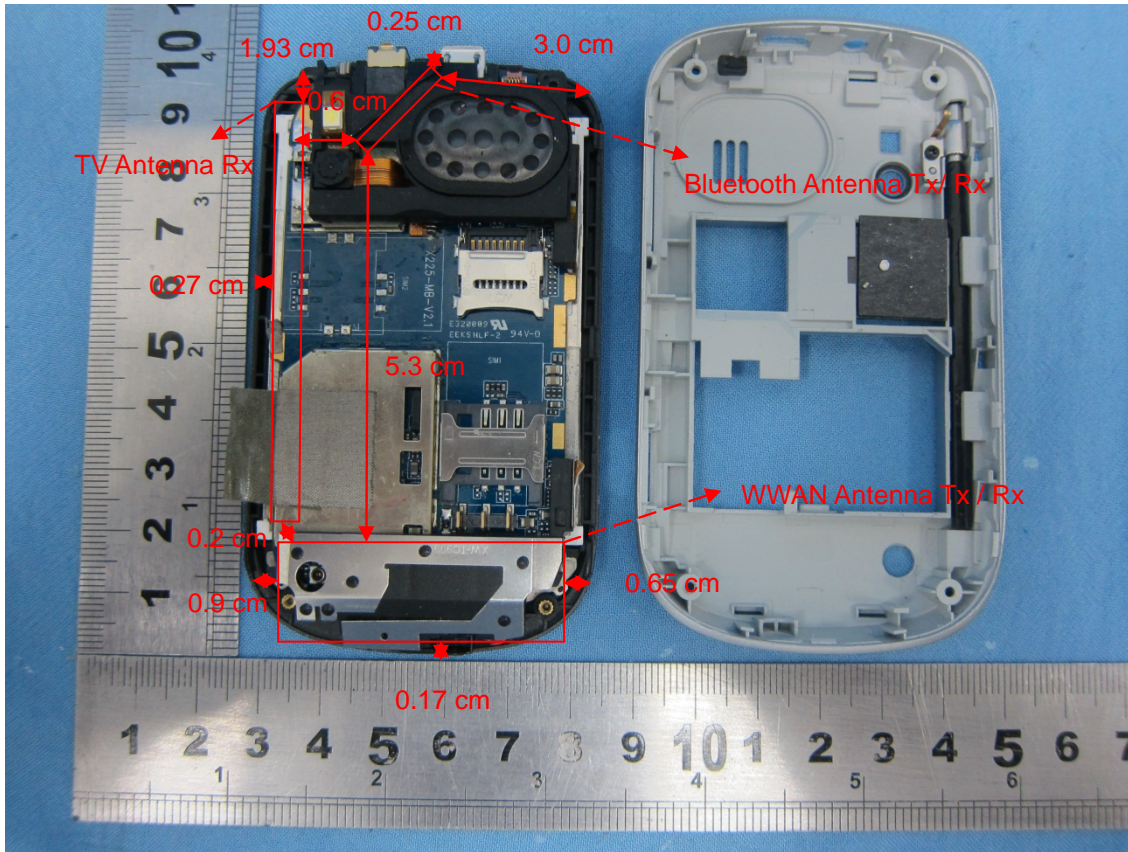

Appendix D. Product Photos

Antenna Location :

## Appendix E. Test Setup Photos

Right Cheek

Right Tilted

Left Cheek

Left Tilted

Front of the DUT with Phantom 1.5 cm Gap

Back of the DUT with Phantom 1.5 cm Gap