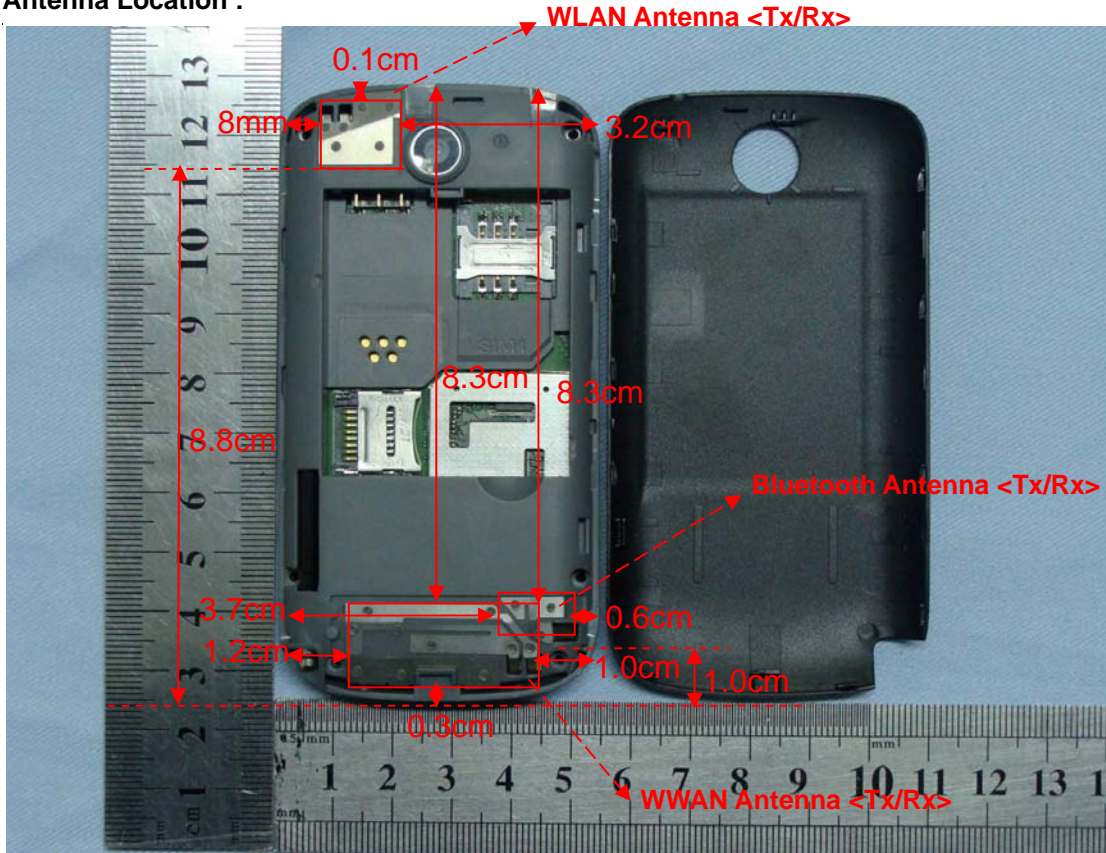

Appendix D. Product Photos

Antenna Location :

Antenna	Length	Width
Bluetooth Antenna (Tx / Rx)	1.1 cm	0.8 cm
WLAN Antenna (Tx / Rx)	1.4 cm	1.2 cm
WWAN Antenna (Tx / Rx)	3.2 cm	1.5 cm
EUT	10.1 cm	5.4 cm

The shortest distance between the Tx antennas	
Bluetooth Antenna (Tx / Rx) to WLAN Antenna (Tx / Rx)	7.0 cm
WWAN Antenna (Tx / Rx) to WLAN Antenna (Tx / Rx)	7.0 cm
WWAN Antenna (Tx / Rx) to Bluetooth Antenna (Tx / Rx)	N/A

Appendix E. Test Setup Photos

Right Cheek

Right Tilted

Left Cheek

Left Tilted

Front of the DUT with Phantom 1.5 cm Gap

Back of the DUT with Phantom 1.5 cm Gap

**Back of the DUT with Phantom 1.5 cm Gap
(w/headset)**