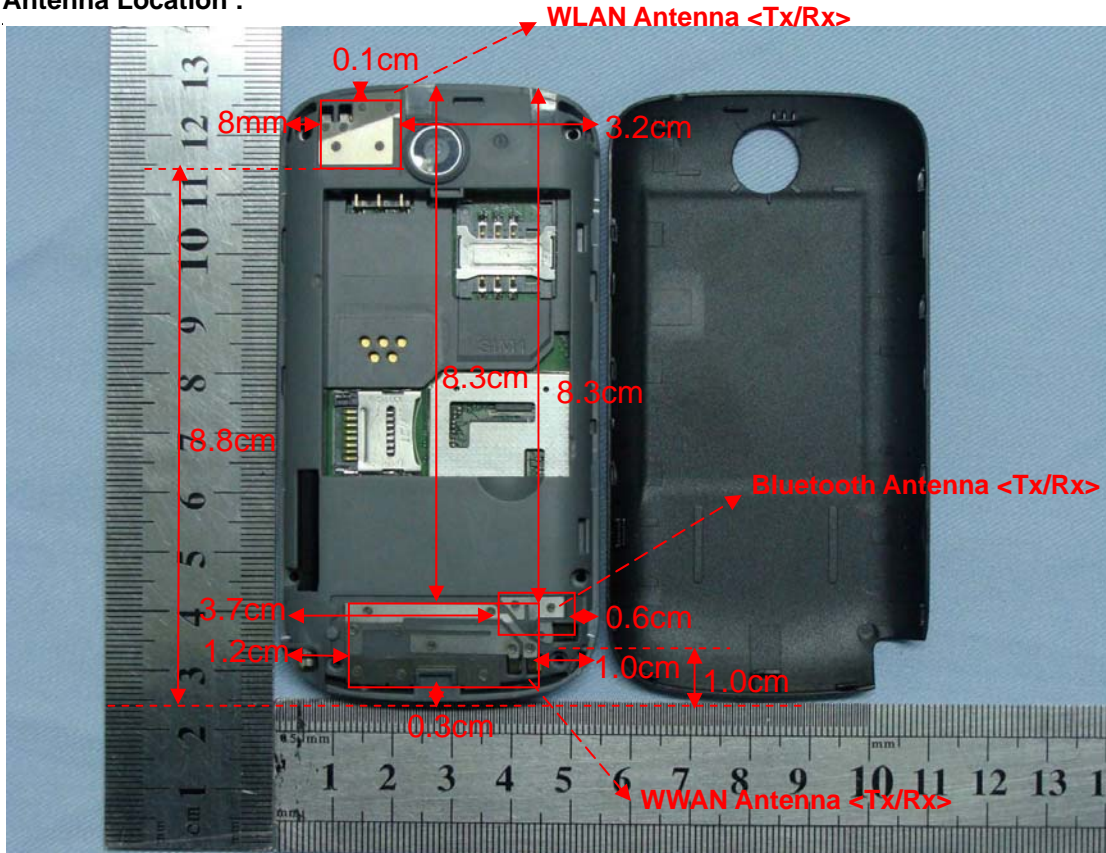

### Appendix D. Product Photos

Antenna Location :

Antenna	Length	Width
Bluetooth Antenna (Tx / Rx)	1.1 cm	0.8 cm
WLAN Antenna (Tx / Rx)	1.4 cm	1.2 cm
WWAN Antenna (Tx / Rx)	3.2 cm	1.5 cm
EUT	10.1 cm	5.4 cm

The shortest distance between the Tx antennas	
Bluetooth Antenna (Tx / Rx) to WLAN Antenna (Tx / Rx)	7.0 cm
WWAN Antenna (Tx / Rx) to WLAN Antenna (Tx / Rx)	7.0 cm
WWAN Antenna (Tx / Rx) to Bluetooth Antenna (Tx / Rx)	N/A

**Appendix E. Test Setup Photos**

**Right Cheek**

**Right Tilted**

**Left Cheek**

**Left Tilted**

**Front of the DUT with Phantom 1.5 cm Gap**

**Back of the DUT with Phantom 1.5 cm Gap**

**Back of the DUT with Phantom 1.5 cm Gap  
(w/headset)**