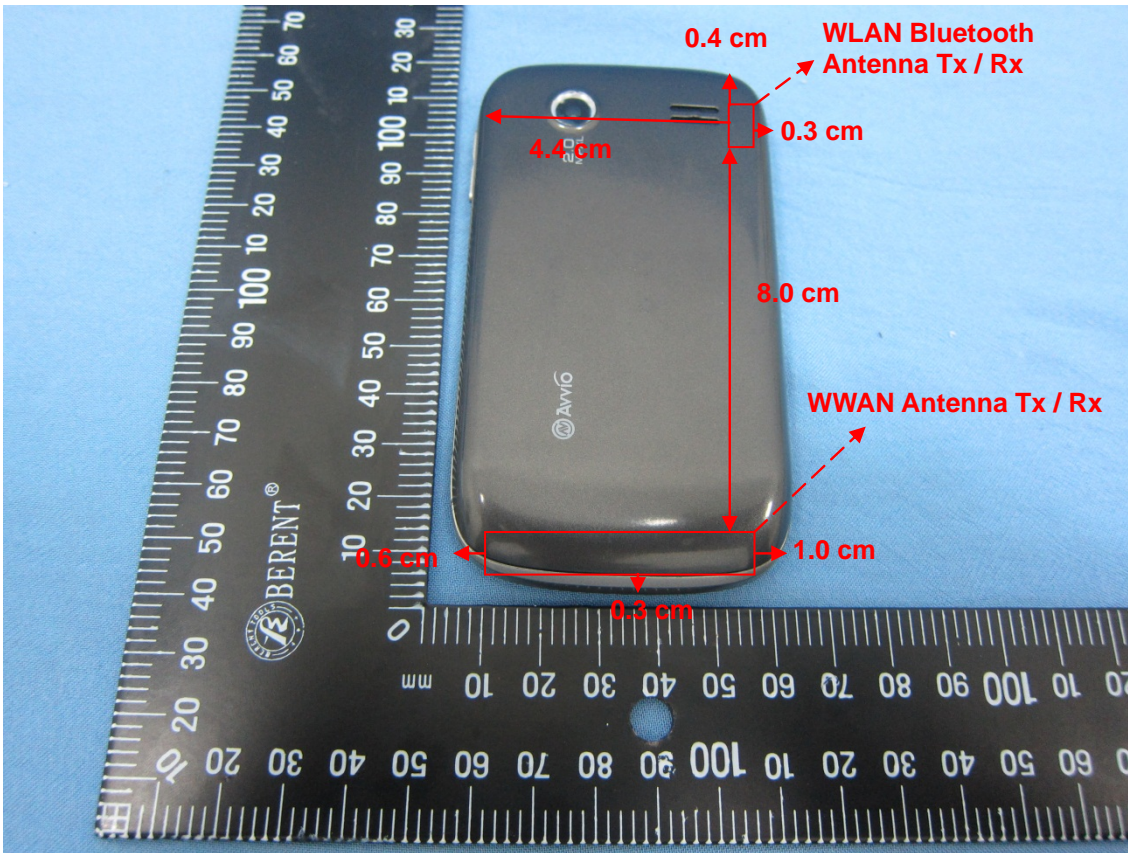

Appendix D. Product Photos

Antenna Location :

Antenna	Length	Width
WWAN Antenna (Tx / Rx)	4.5 cm	1.1 cm
WLAN & Bluetooth Antenna (Tx / Rx)	1.2 cm	1.4 cm

Appendix E. Test Setup Photos

Right Cheek

Right Tilted

Left Cheek

Left Tilted

Back of the DUT with Phantom 1 cm Gap
(With Headset)

Front of the DUT with Phantom 1 cm Gap

Back of the DUT with Phantom 1 cm Gap

Top Side of the DUT with Phantom 1 cm Gap

Bottom Side of the DUT with Phantom 1 cm Gap