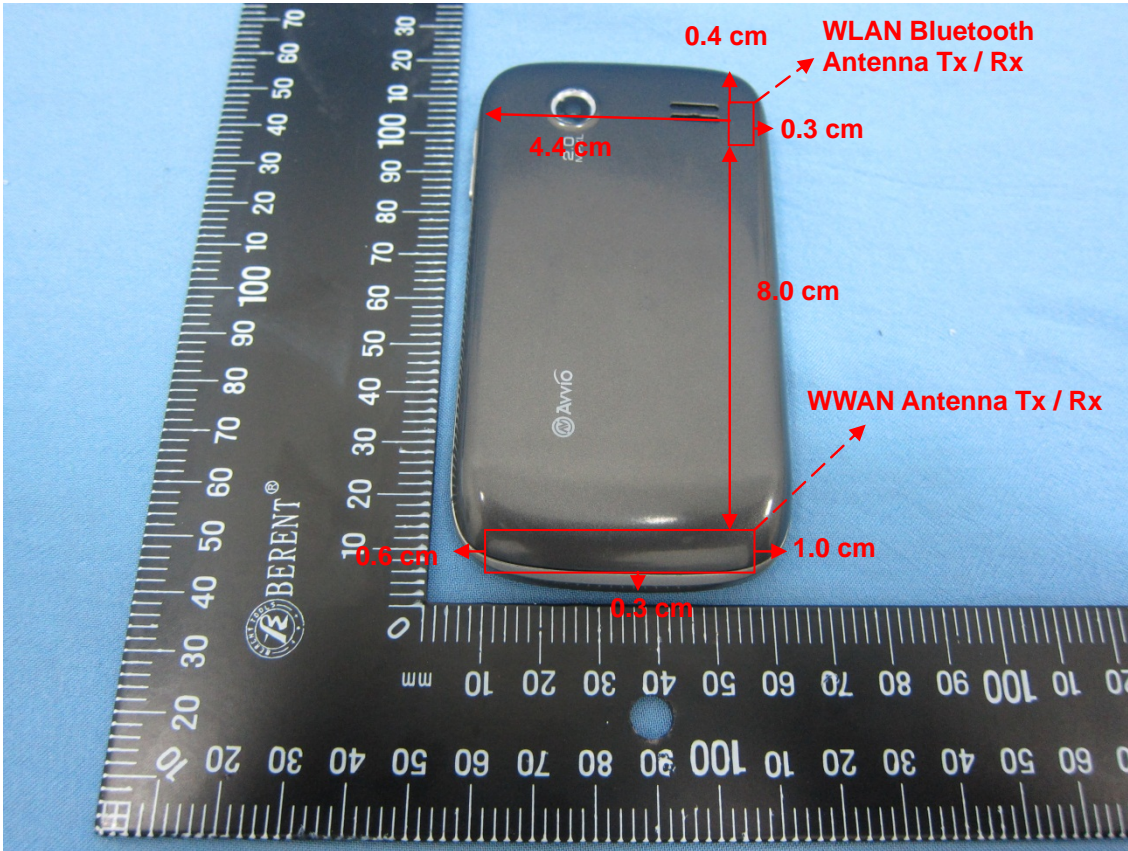

Appendix D. Product Photos

Antenna Location :

Antenna	Length	Width
WWAN Antenna (Tx / Rx)	4.5 cm	1.1 cm
WLAN & Bluetooth Antenna (Tx / Rx)	1.2 cm	1.4 cm

Appendix E. Test Setup Photos

Right Cheek

Right Tilted

Left Cheek

Left Tilted

Back of the DUT with Phantom 1 cm Gap
(With Headset)

Front of the DUT with Phantom 1 cm Gap

Back of the DUT with Phantom 1 cm Gap

Top Side of the DUT with Phantom 1 cm Gap

Bottom Side of the DUT with Phantom 1 cm Gap