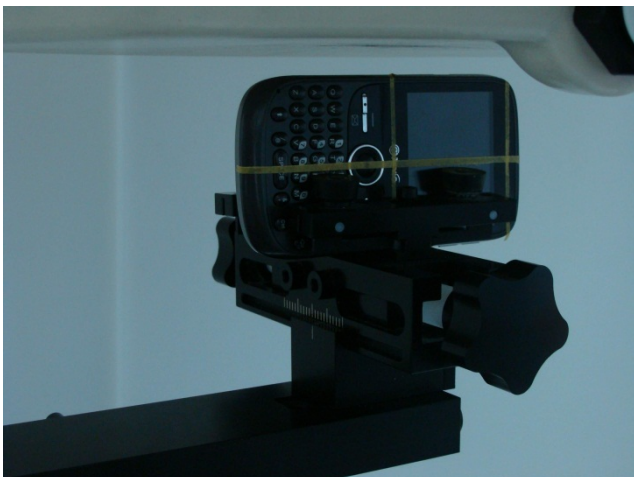

Appendix D. Product Photos

Antenna Location :

Antenna	Length	Width
WWAN Antenna (Tx / Rx)	4.5 cm	1.1 cm
WLAN & Bluetooth Antenna (Tx / Rx)	1.2 cm	1.4 cm

Appendix E. Test Setup Photos

Right Cheek

Right Tilted

Left Cheek

Left Tilted

Back of the DUT with Phantom 1 cm Gap
(With Headset)

Front of the DUT with Phantom 1 cm Gap

Back of the DUT with Phantom 1 cm Gap

Top Side of the DUT with Phantom 1 cm Gap

Bottom Side of the DUT with Phantom 1 cm Gap

Left Side of the DUT with Phantom 1 cm Gap

Right Side of the DUT with Phantom 1 cm Gap