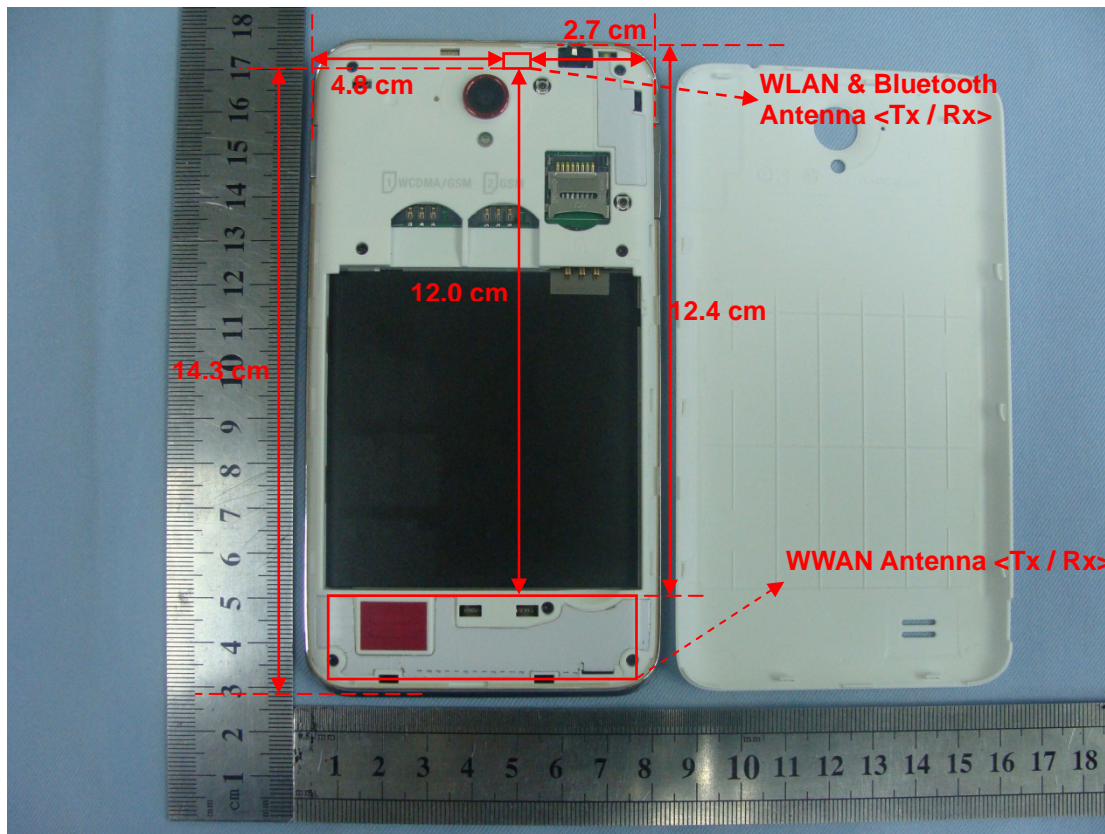

Appendix D. Product Photos

Antenna Location :

DUT Length: 14.7 cm
DUT Width: 7.8 cm

Antenna	Length	Width
WWAN Antenna (Tx / Rx)	7.2 cm	1.8 cm
WLAN & Bluetooth Antenna (Tx / Rx)	0.3 cm	0.1 cm

The shortest distance between the Tx antennas	
WWAN Antenna to WLAN & Bluetooth Antenna	12.0 cm

Appendix E. Test Setup Photos

Right Cheek

Right Tilted

Left Cheek

Left Tilted

Back of the DUT with Phantom 1 cm Gap
(w/ headset)

Front of the DUT with Phantom 1 cm Gap

Back of the DUT with Phantom 1 cm Gap