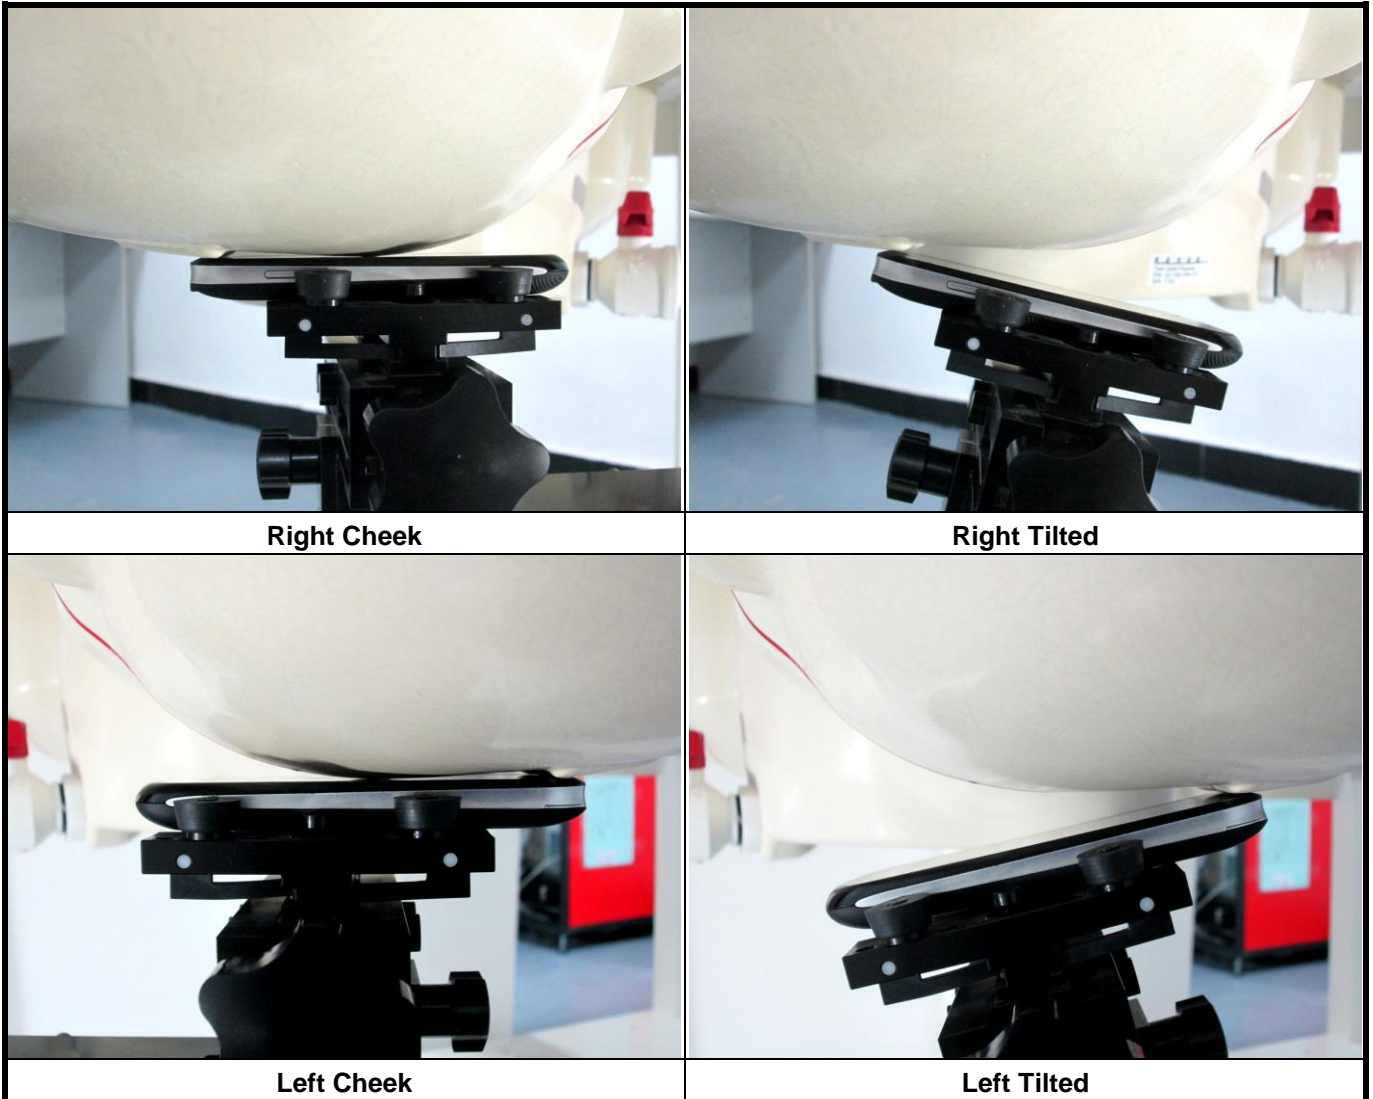

Appendix D. Photographs of EUT and Setup

FCC SAR Test Report

<Photographs of EUT>

FCC SAR Test Report

<Location of Antennas>

FCC SAR Test Report

<Photographs of SAR Setup>

FCC SAR Test Report

Front Face of EUT with 1.0 cm Gap

Rear Face of EUT with 1.0 cm Gap

Left Side of EUT with 1.0 cm Gap

Right Side of EUT with 1.0 cm Gap

Top Side of EUT with 1.0 cm Gap

Bottom Side of EUT with 1.0 cm Gap