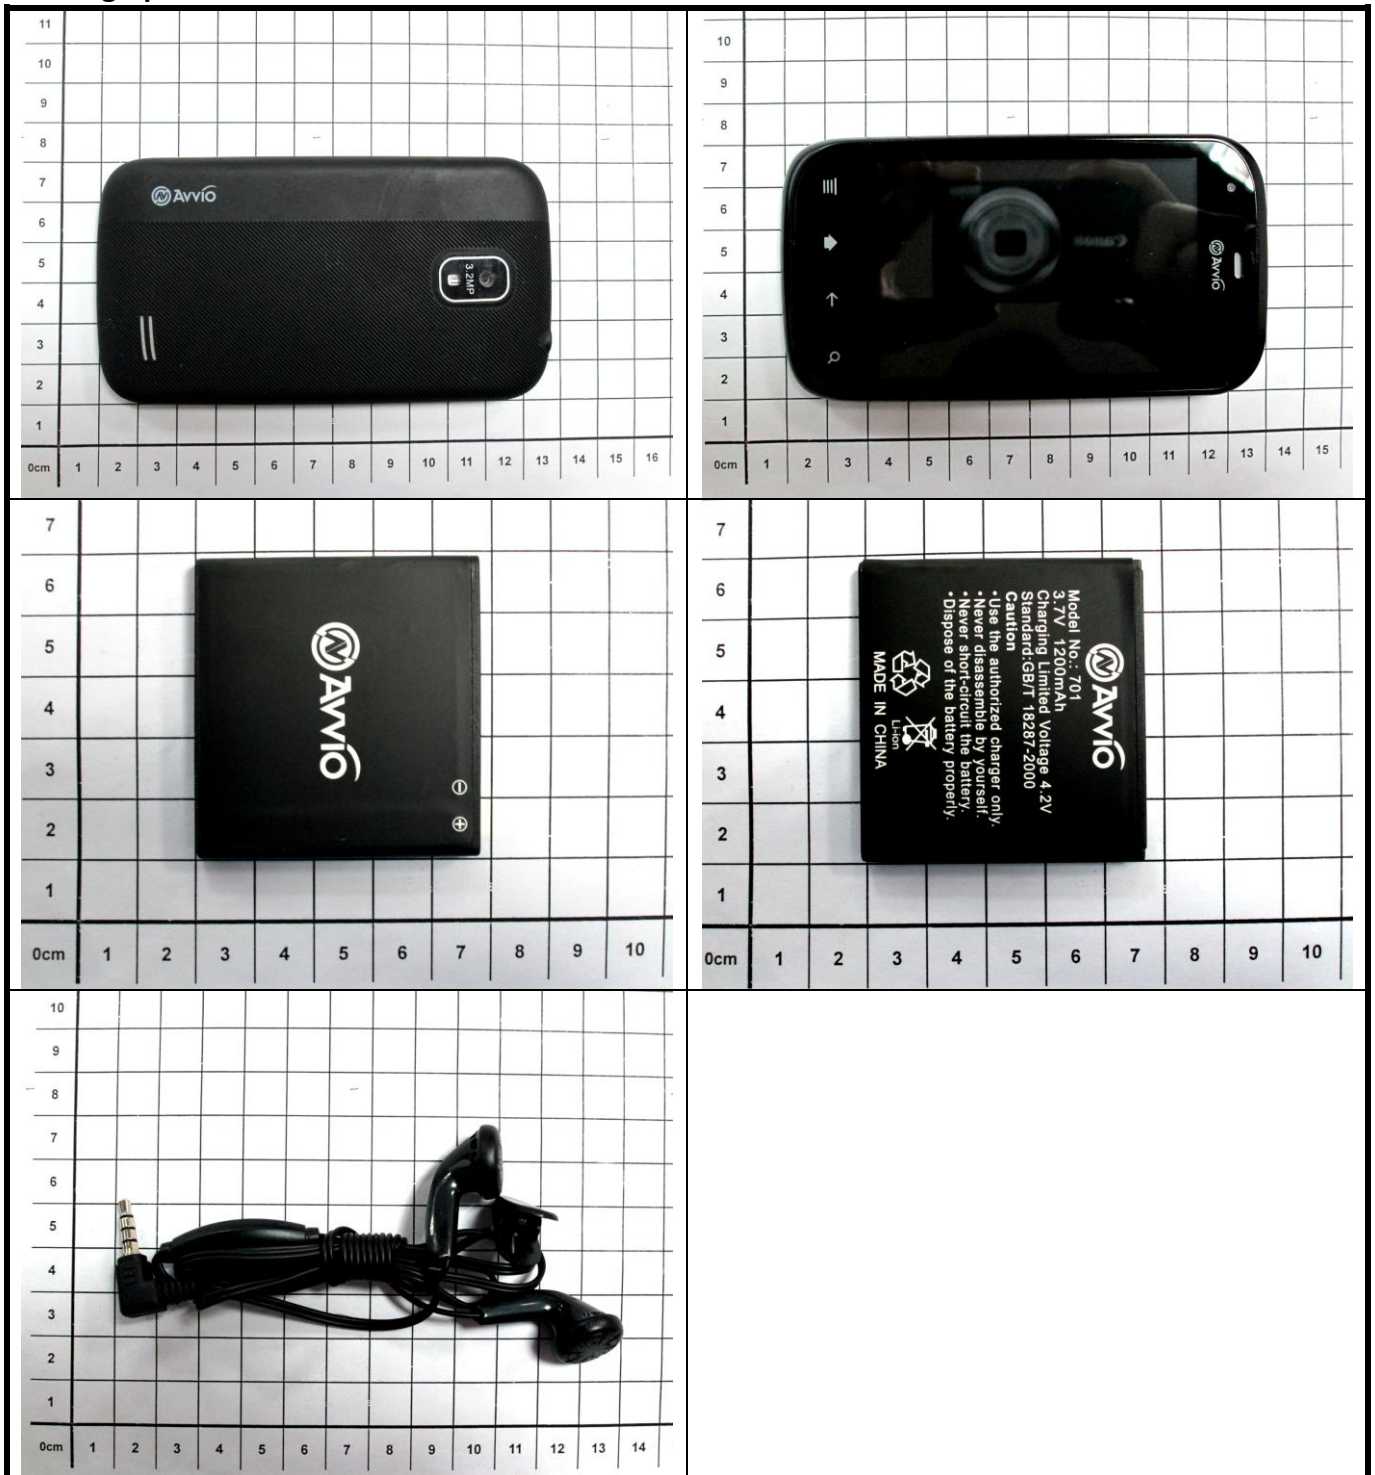

Appendix D. Photographs of EUT and Setup

FCC SAR Test Report

<Photographs of EUT>

FCC SAR Test Report

<Location of Antennas>

FCC SAR Test Report

<Photographs of SAR Setup>

FCC SAR Test Report

Front Face of EUT with 1.0 cm Gap

Rear Face of EUT with 1.0 cm Gap

Left Side of EUT with 1.0 cm Gap

Right Side of EUT with 1.0 cm Gap

Top Side of EUT with 1.0 cm Gap

Bottom Side of EUT with 1.0 cm Gap