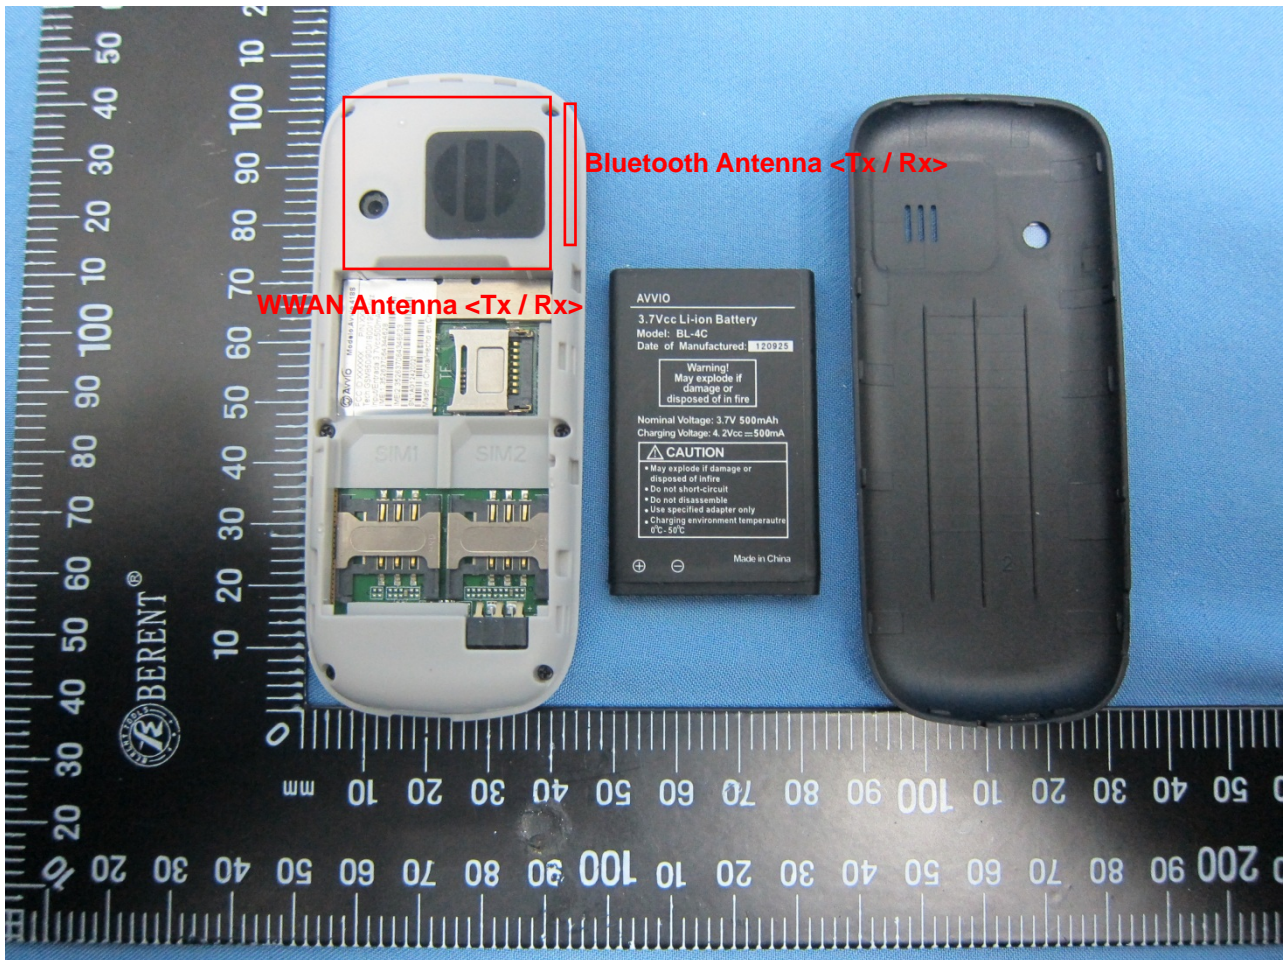

Appendix D. Product Photos

Antenna Location :

Antenna	Length	Width
WWAN Antenna <Tx / Rx>	3.6cm	3.0cm
Bluetooth Antenna <Tx / Rx>	1.8cm	0.1cm
EUT	10.4cm	4.4cm

The shortest distance between the Tx antennas	
WWAN Antenna <Tx / Rx> to Bluetooth Antenna <Tx / Rx>	0.1 cm

Appendix E. Test Setup Photos

Right Cheek

Right Tilted

Left Cheek

Left Tilted

**Front of the DUT with Phantom 1.5 cm Gap
(w/ headset)**

**Back of the DUT with Phantom 1.5 cm Gap
(w/ headset)**