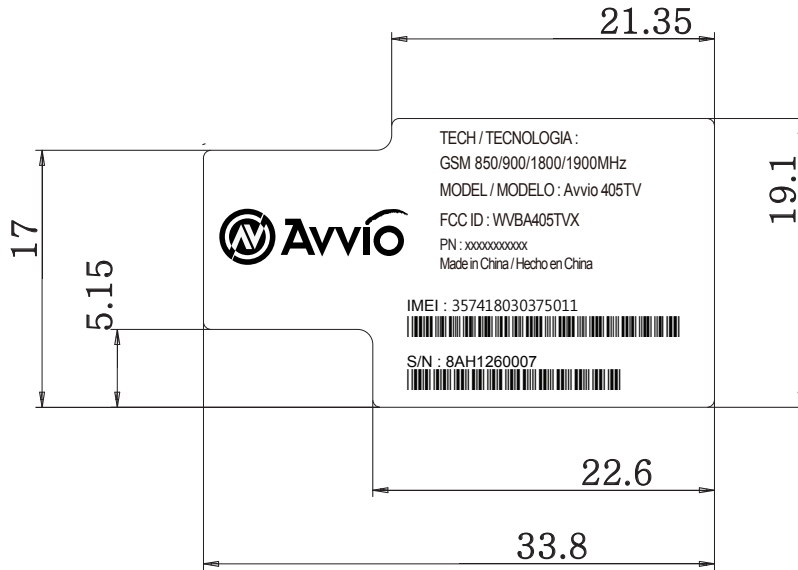

Avvio 405 phone label one sim & two sim -v02(0221)

scale 100%

One sim

Two sim