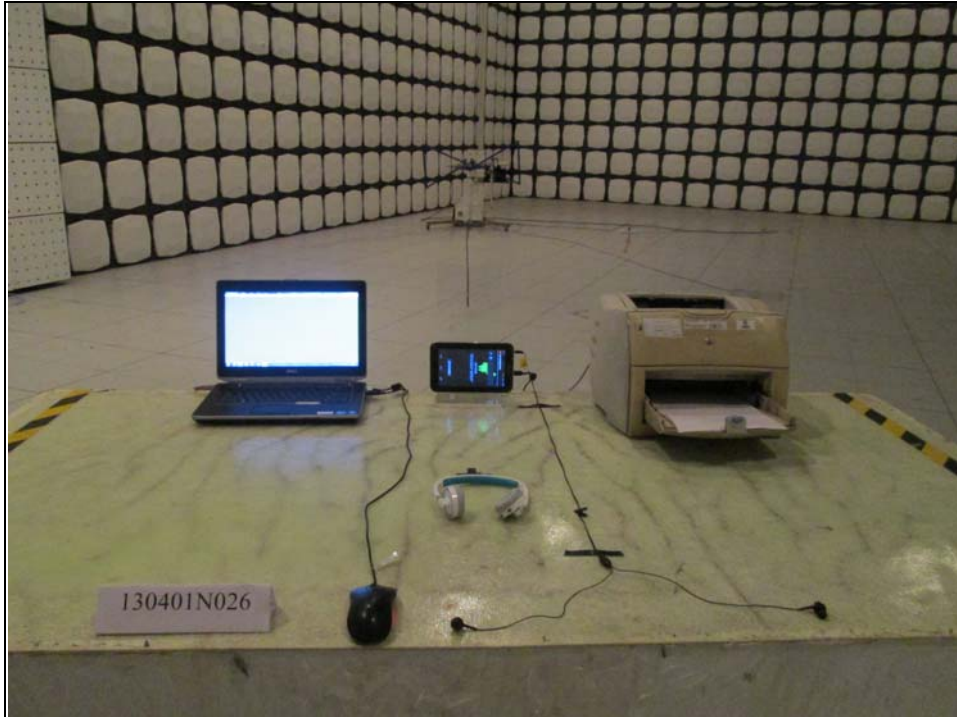

## SET-UP FOR CONDUCTED EMISSION TEST

Frequency Range < 30MHz~1GHz >

Frequency Range < Above 1GHz >