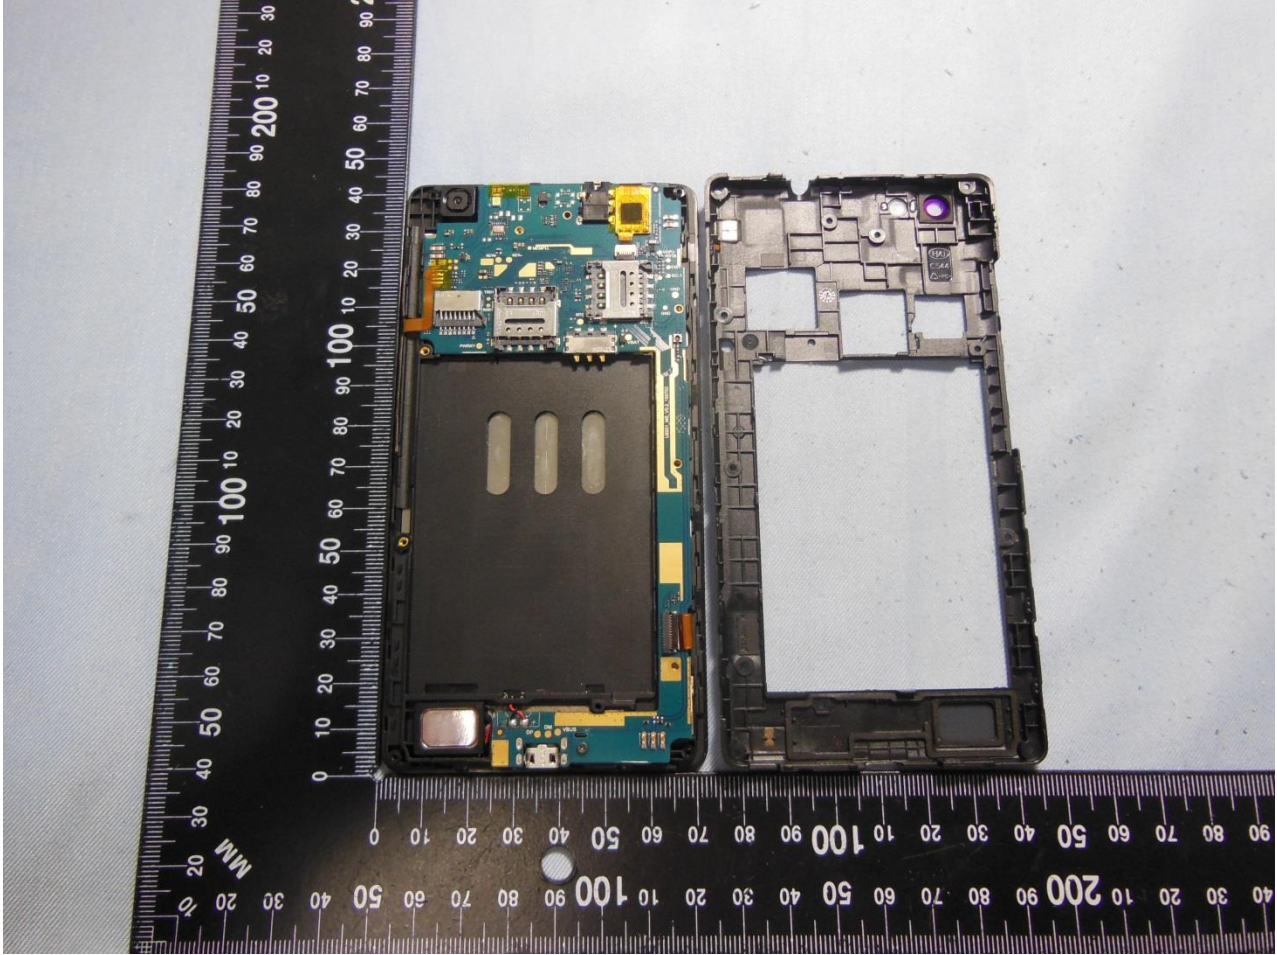

Brand Name: mint / Model Name: M250