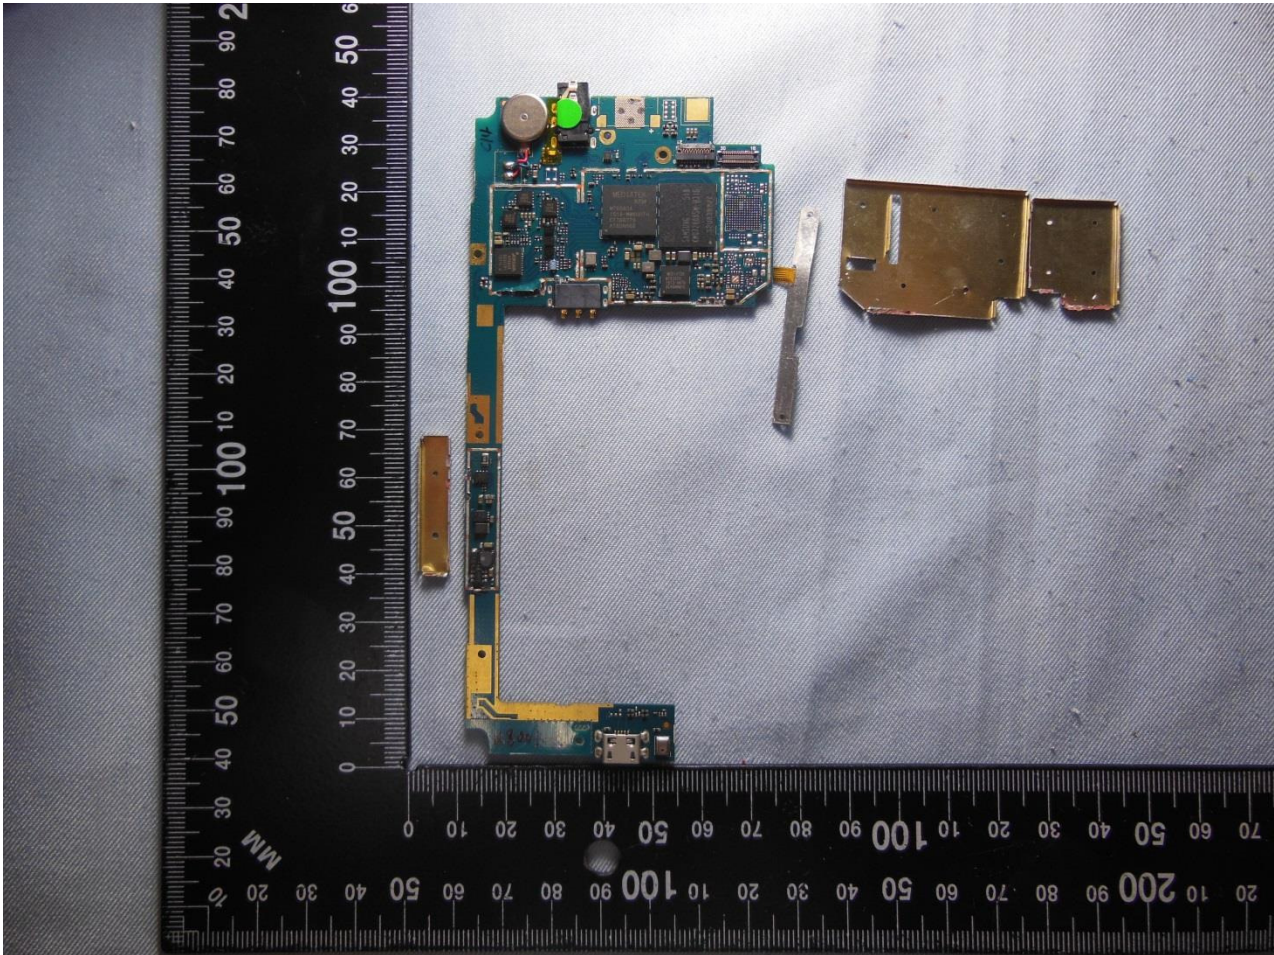

Brand Name: mint / Model Name: M250