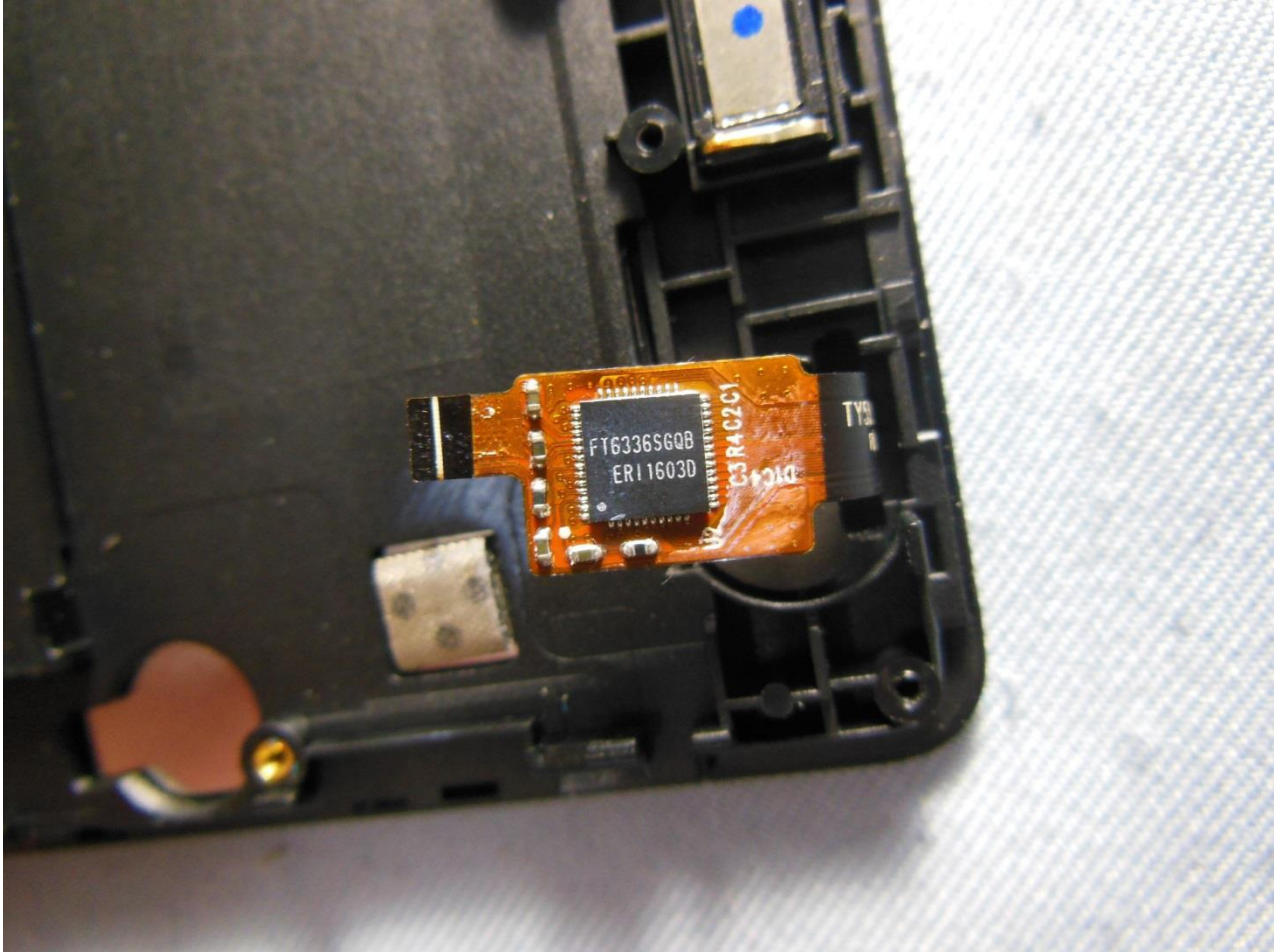

Brand Name: mint / Model Name: M250