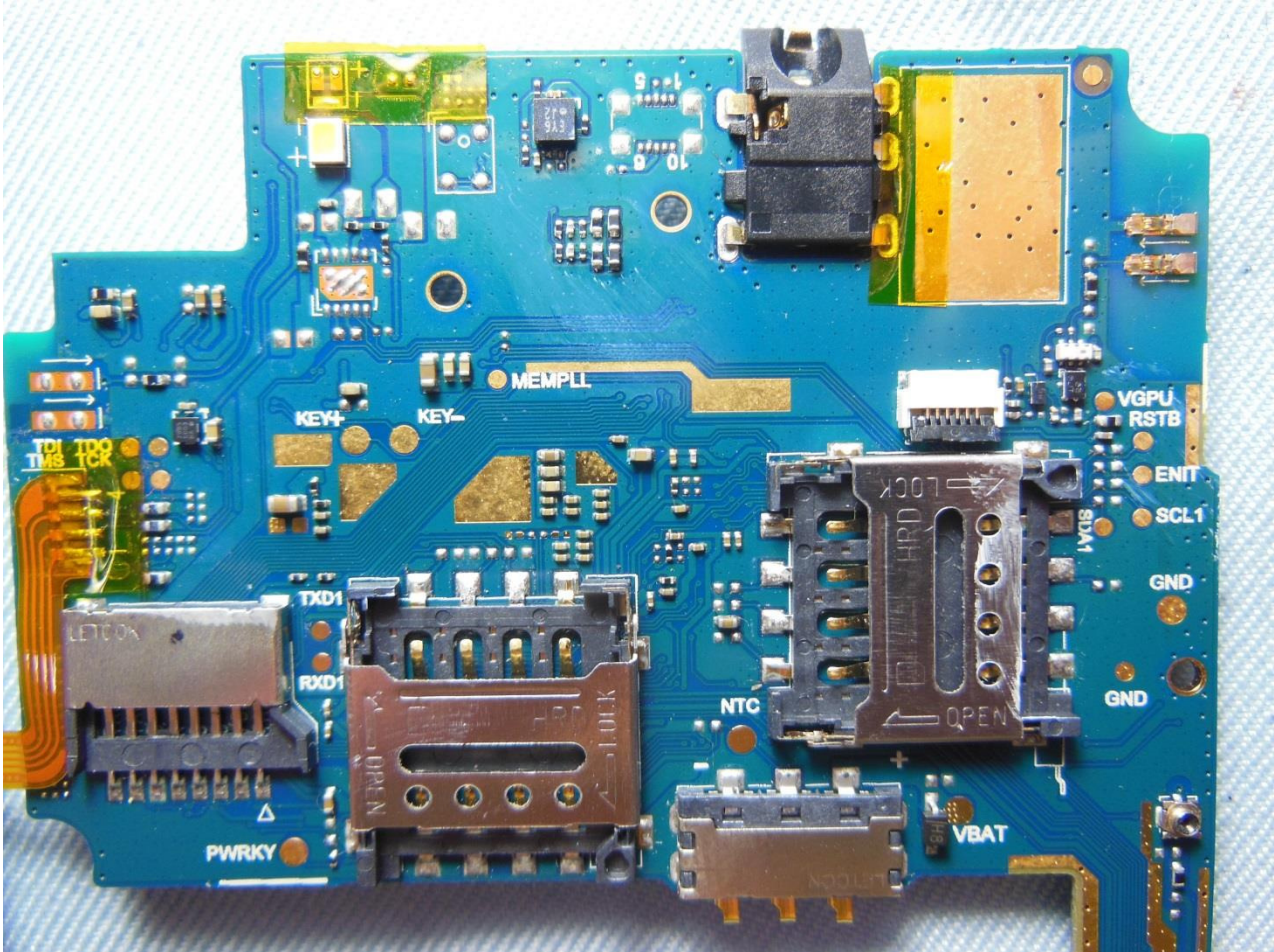

### 3. Internal Photograph of EUT

Brand Name: mint / Model Name: M250

Brand Name: mint / Model Name: M250

TF SIM 2 SIM 1  
**mint**  
Model: M250  
GSM: 850/900/1500/1900MHz; UMTS: 850/1900MHz  
FCC ID: WVB250M. Entrada: 4.20Vcc  
Consulte la carta CRC:  
<http://www.mundomint.com/crc/MintM250>  
x x x x x x x x x x x x x x x x  
S/N: xxxxxxxxxxxxxxxxxxxxxxxx  
IMEI 1: 9026000000000001  
IMEI 2: 9026000000000001  
Hecho en China 03/2016

Brand Name: mint / Model Name: M250

Brand Name: mint / Model Name: M250

Brand Name: mint / Model Name: M250

Brand Name: mint / Model Name: M250

**Brand Name: mint / Model Name: M250**

Brand Name: mint / Model Name: M250