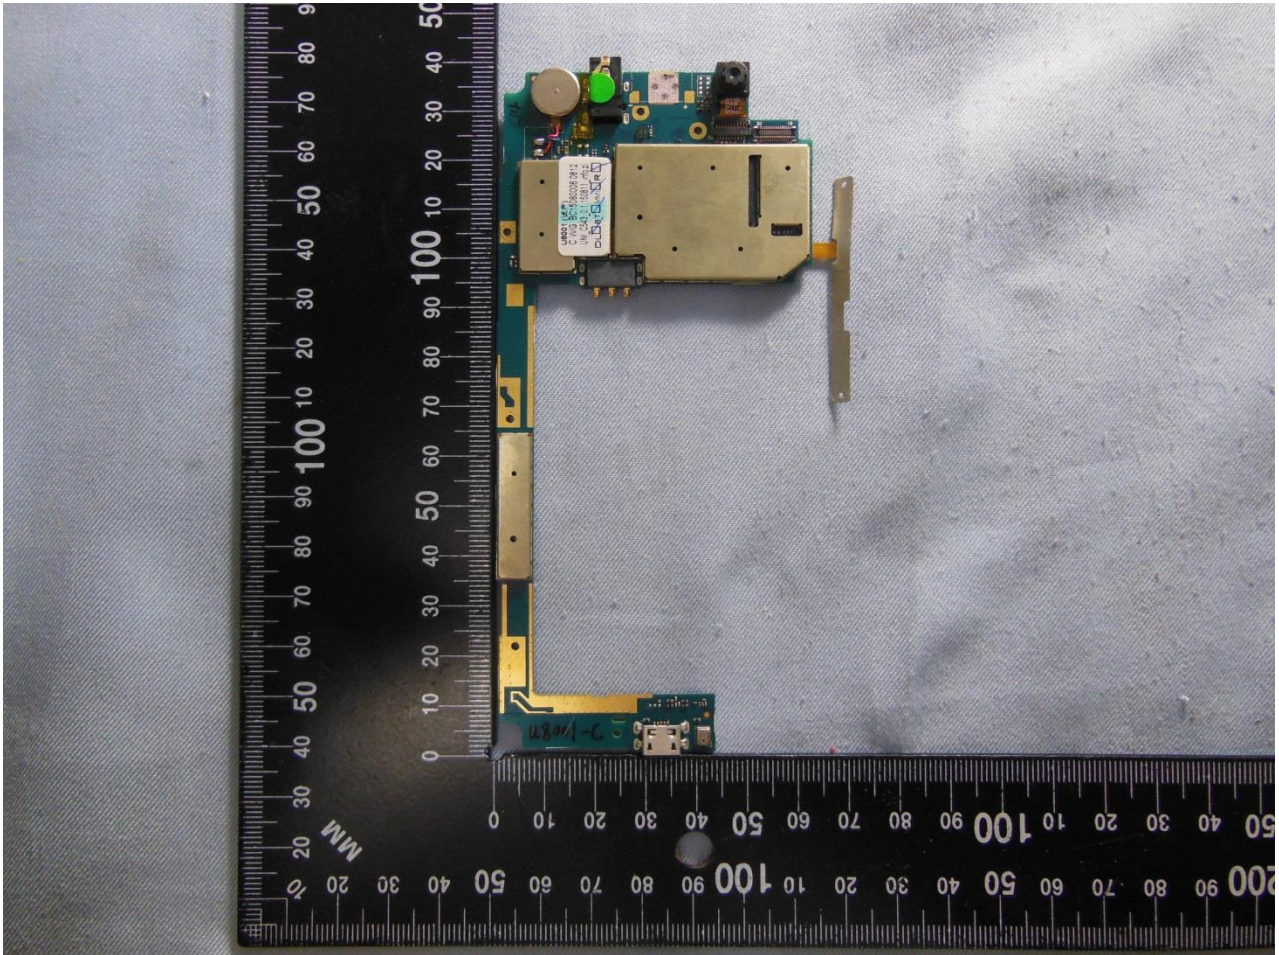

Brand Name: mint / Model Name: M250