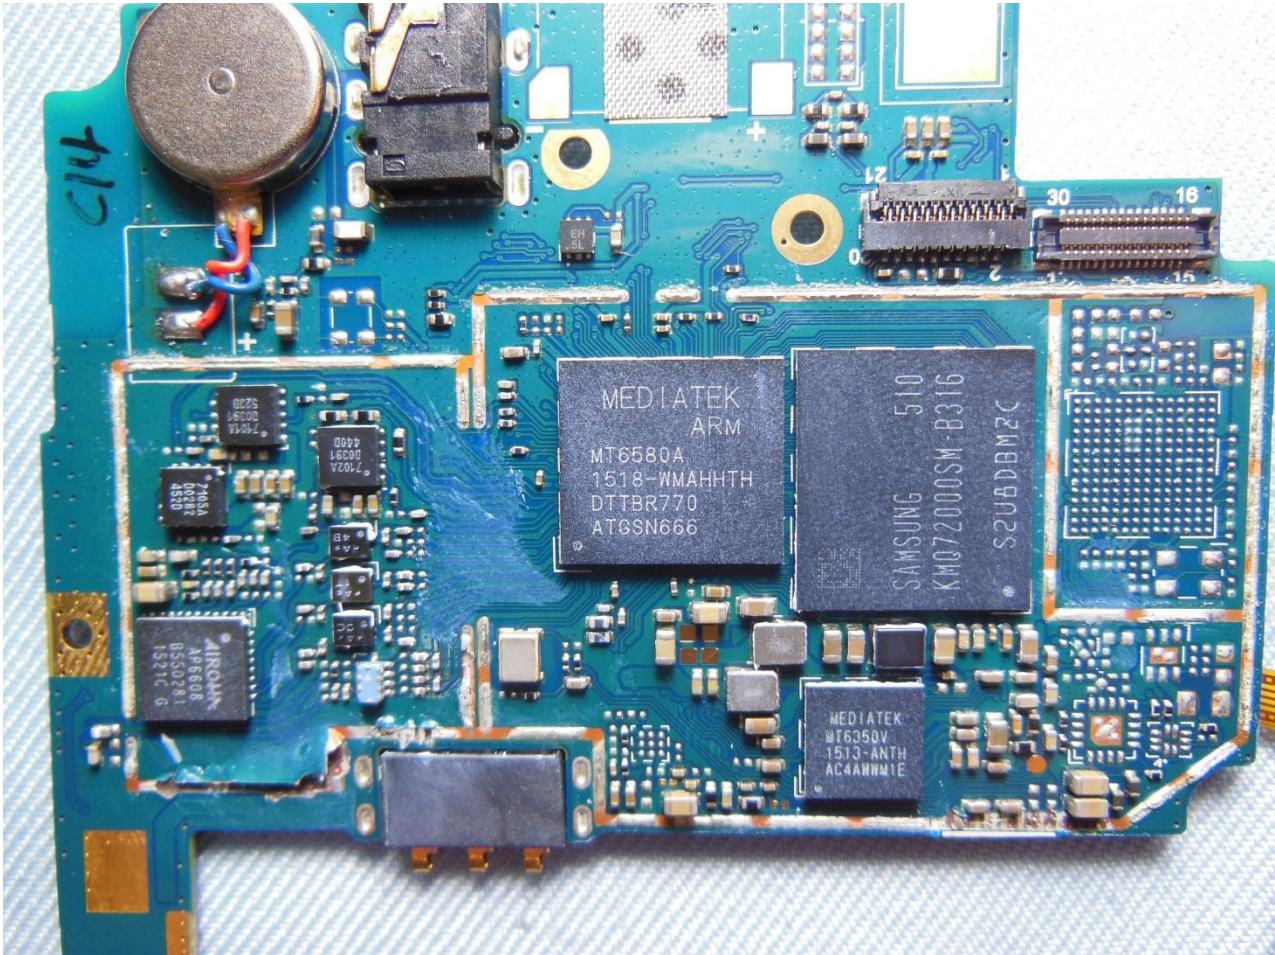

Brand Name: mint / Model Name: M250