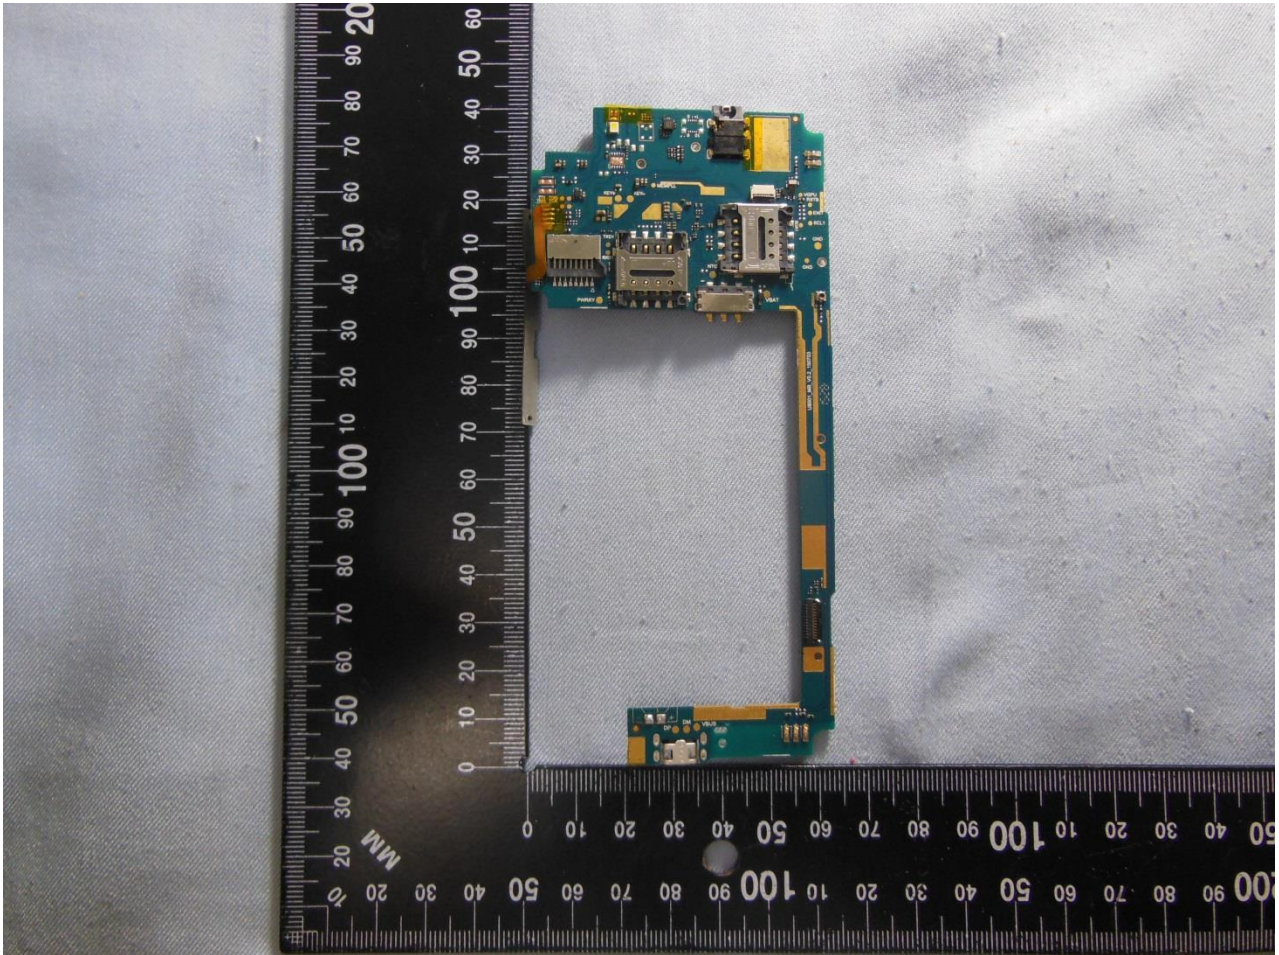

Brand Name: mint / Model Name: M250