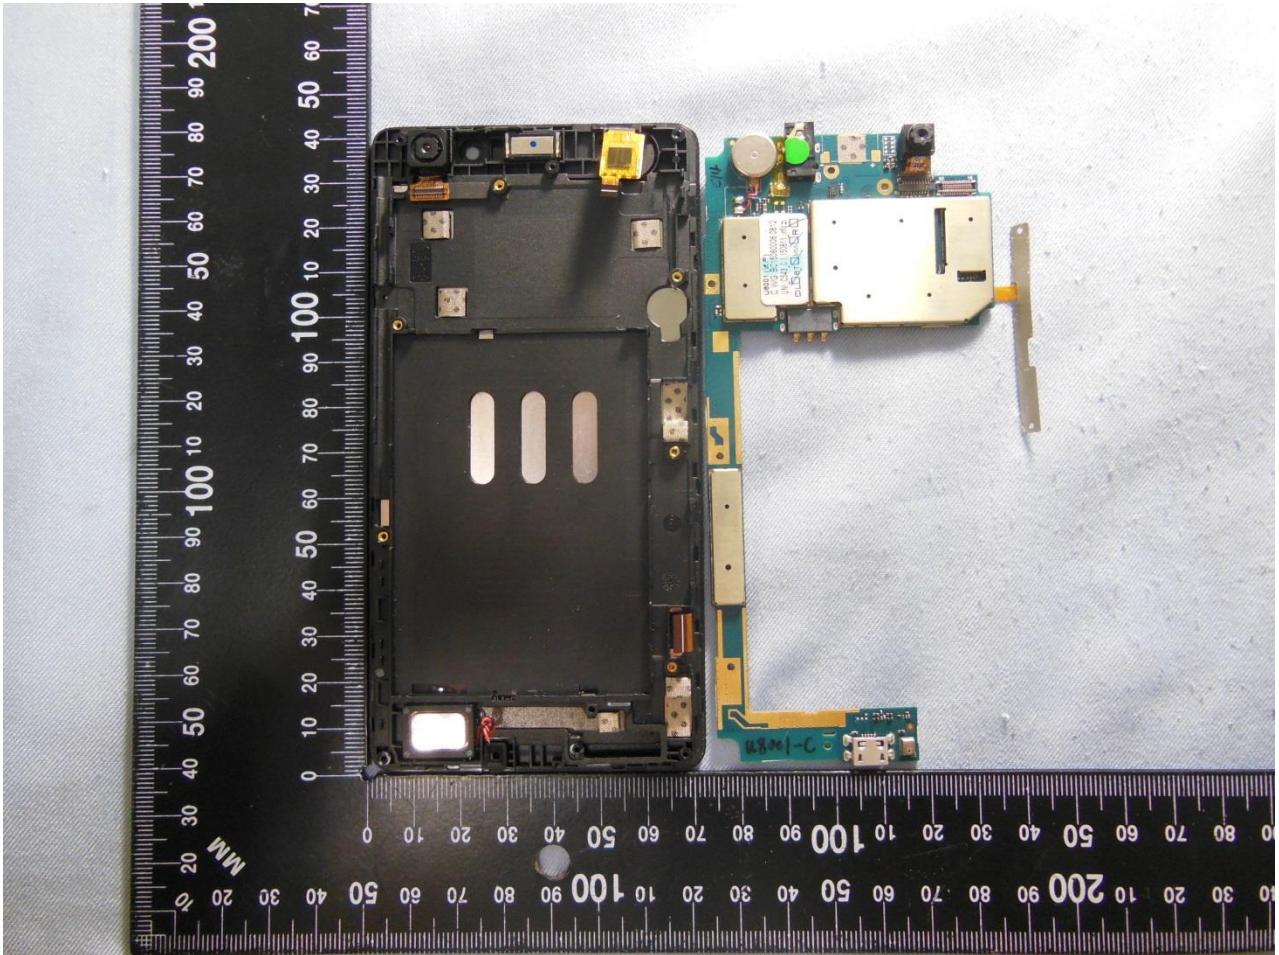

Brand Name: mint / Model Name: M250