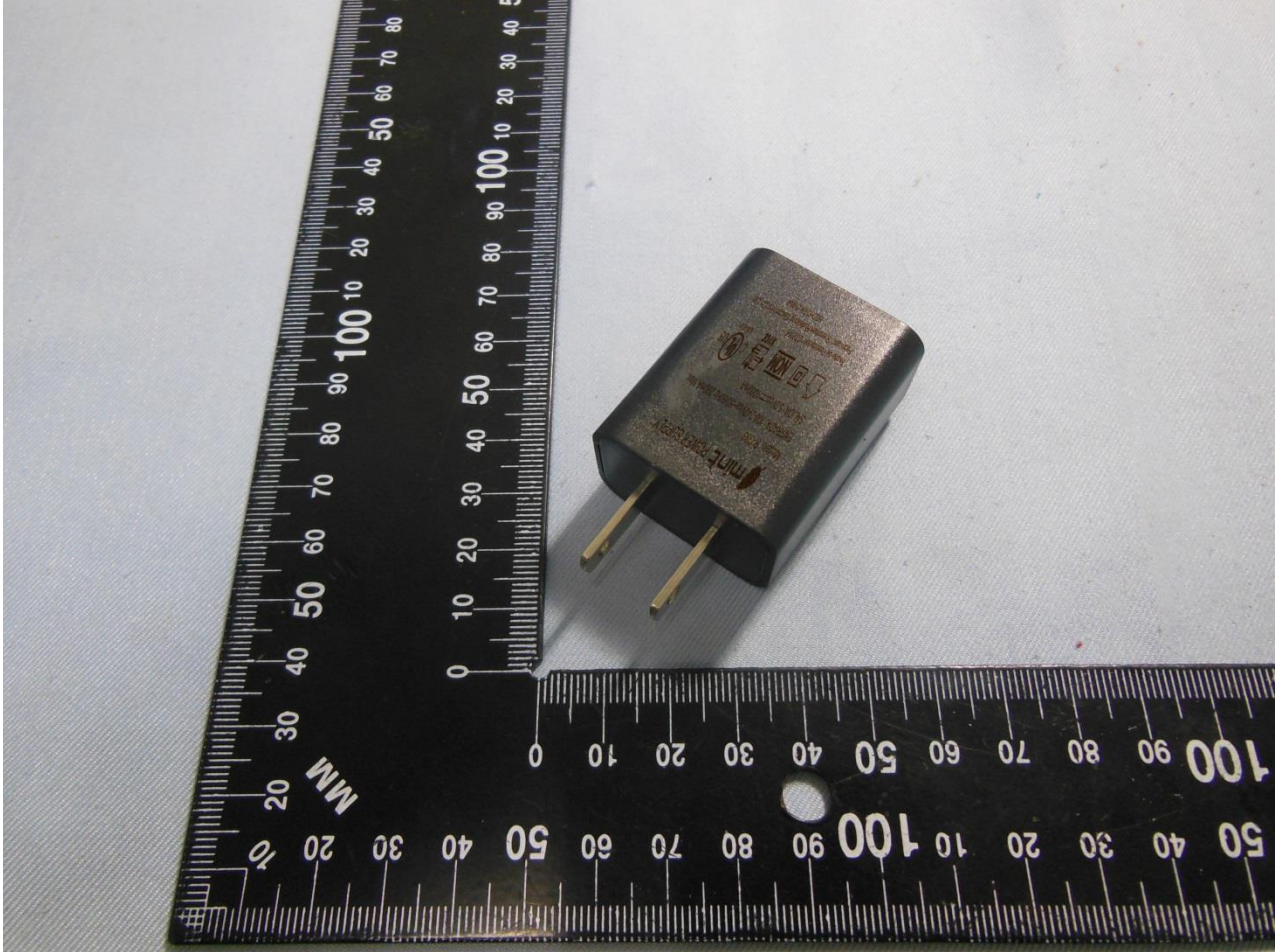

Brand Name: mint / Model Name: M250