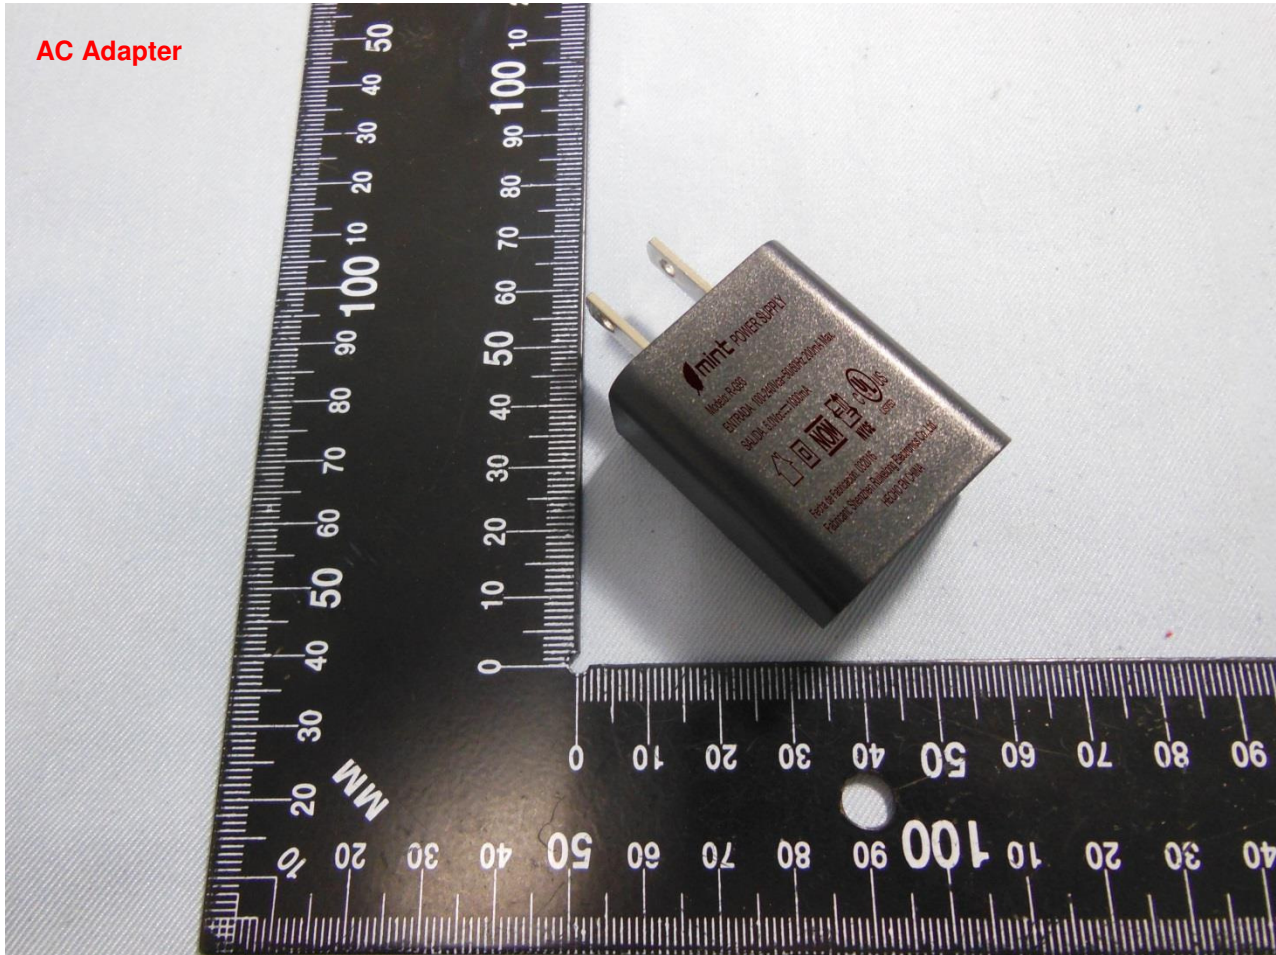

Brand Name: mint / Model Name: M250