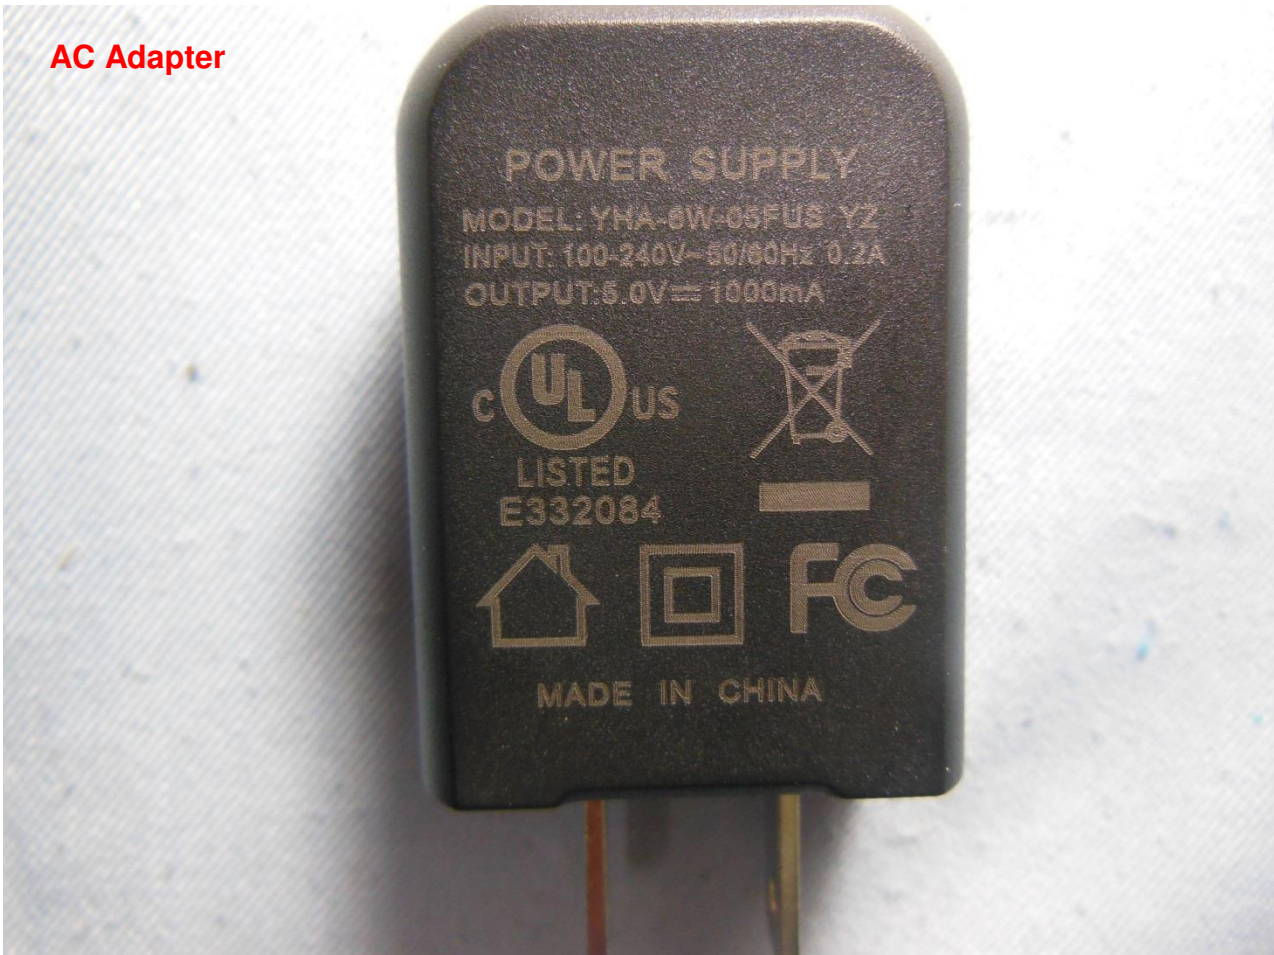

Brand Name: mint / Model Name: M245

AC Adapter