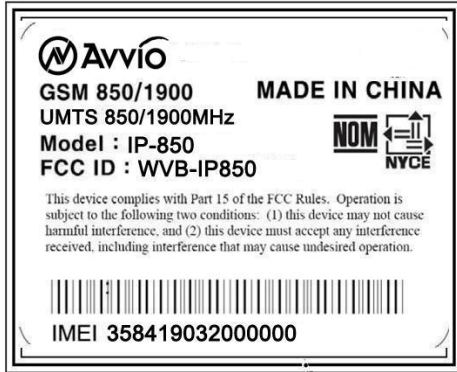

FCC ID: WVB-IP850

Label

SIZE: 48*27mm

Label Location