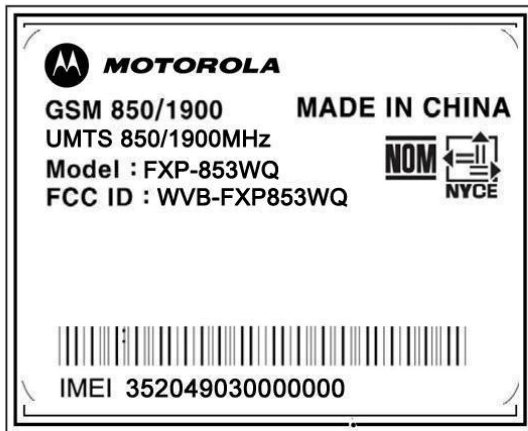

FCC ID SAMPLE LABEL & LOCATION

LABELLING REQUIREMENTS **PER \$2.925**

The Label shown shall be permanently affixed at a conspicuous location on the device and be readily visible to the user at the time of purchase