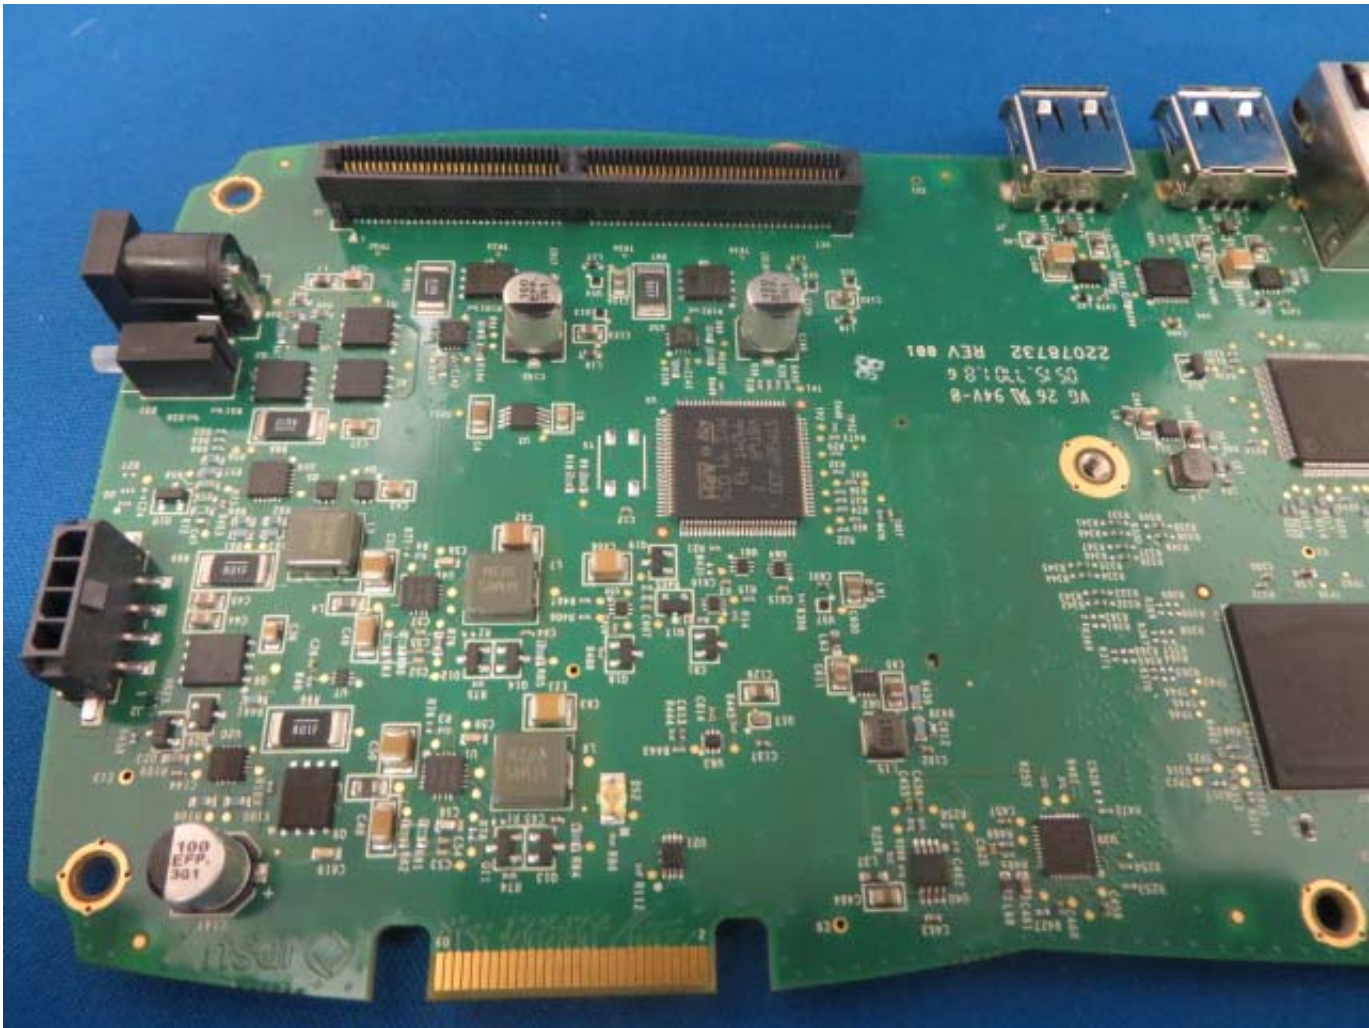

INTERNAL PHOTOS	
Company Name	JDSU
Model #	OneExpert CATV
FCC ID #	WUW-22100382
IC #	9613A-22100382