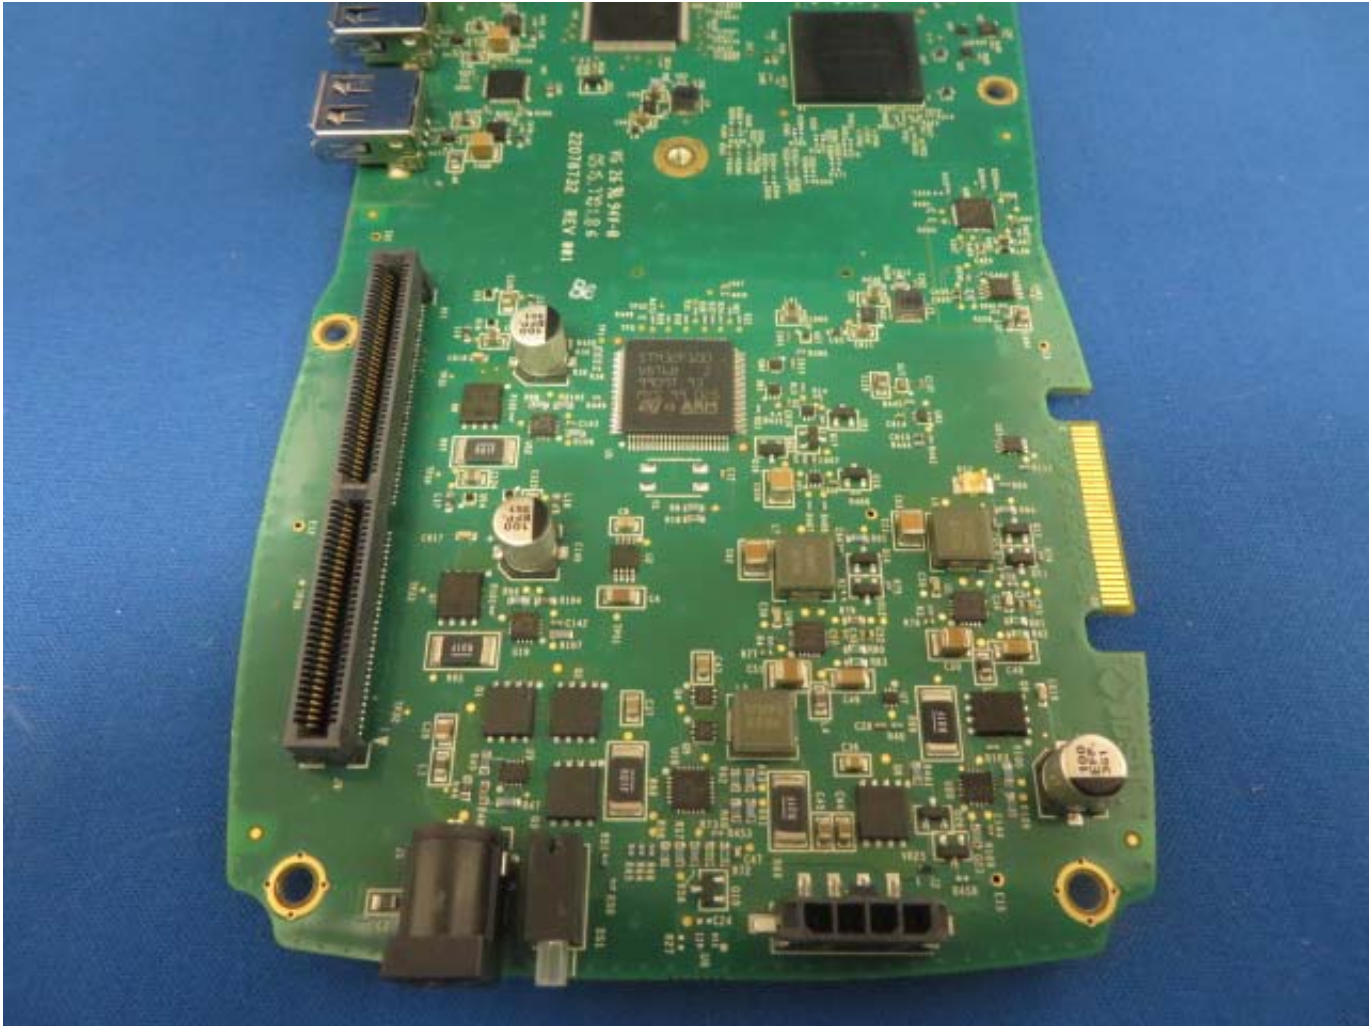

<u>INTERNAL PHOTOS</u>	
Company Name	JDSU
Model #	OneExpert CATV
FCC ID #	WUW-22100382
IC #	9613A-22100382