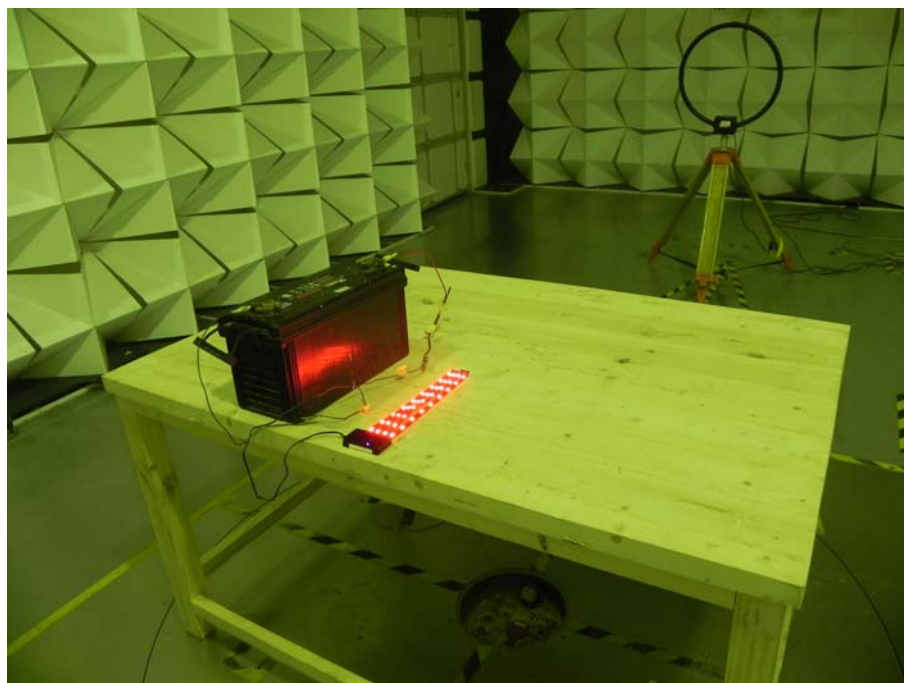

Photographs – Model YX-BM0X Test Setup Radiated Emission

Test frequency below 30MHz

Test frequency 30MHz - 1GHz

Test frequency above 1GHz