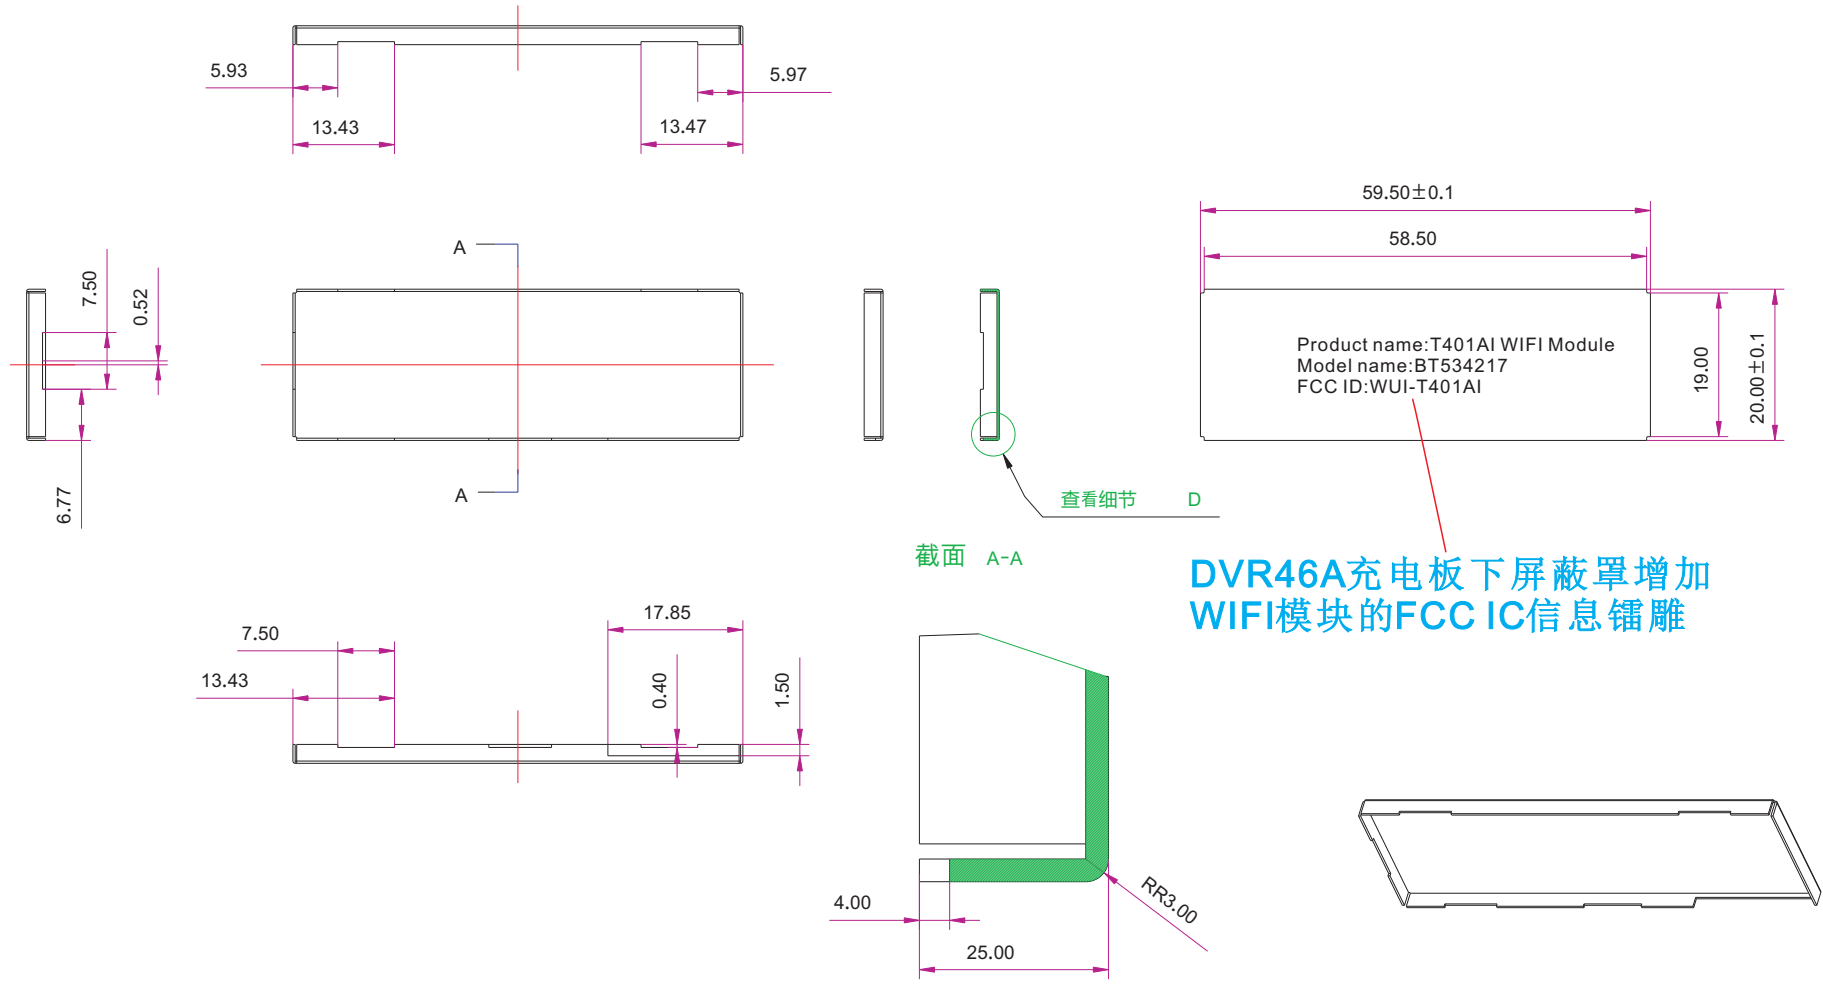

DVR46A充电板下屏蔽罩_633-114X00A-01_20240603(增加镭雕)

截面 A-A

查看细节 D

DVR46A充电板下屏蔽罩增加WIFI模块的FCC IC信息镭雕

细节 D
比例 10:1

| | | | |
|--|---------------------------------------|----------------------------|------------------------|
| 充电板下屏蔽罩 | | | |
| Title | | Part No. 633-114X00A-01 | |
| Model DVR46A | | Model No. DVR46A-01 | |
| Material SUS304 | | Finish/Color 本色 | |
| Version | 1.0 | Unit | mm |
| Tolerance (Unless otherwise Specification) | | Scale | 1/1 |
| <input type="checkbox"/> A | <input checked="" type="checkbox"/> B | <input type="checkbox"/> C | Sheets: / |
| < 10±0.03 | < 10±0.05 | < 10±0.10 | Third_angle Projection |
| 11~50±0.05 | 11~50±0.10 | 11~50±0.20 | |
| > 50±0.15 | > 50±0.20 | > 50±0.50 | |

| | | | |
|-------------|---------|------|------------|
| | | | |
| Drawn by | G. J. M | Date | 2024-05-09 |
| Checked by | Y.B | Date | 2024-05-09 |
| Approved by | 方行均 | Date | 2024-05-09 |