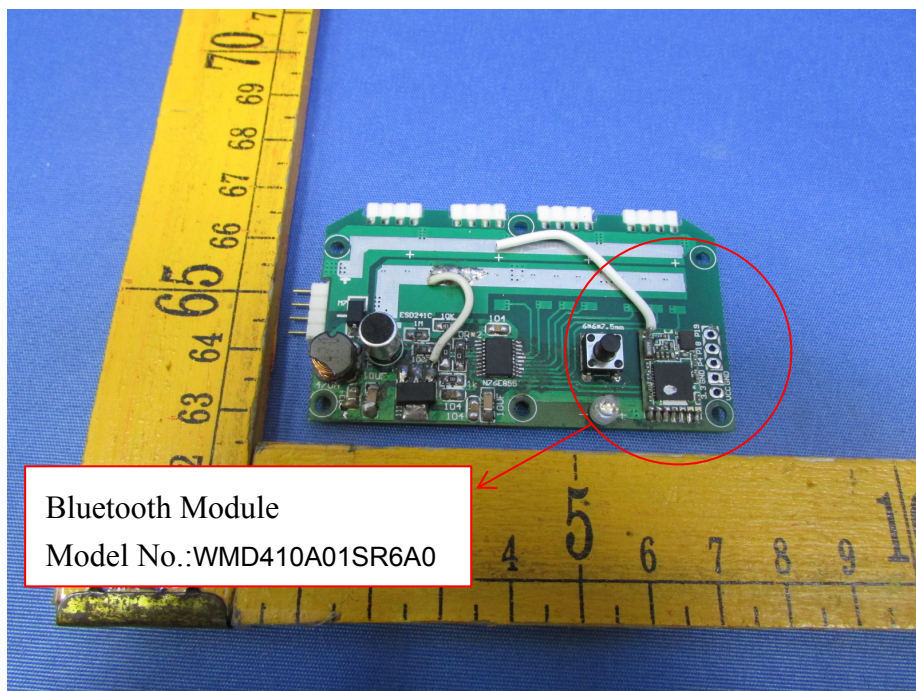

Photographs-Host Internal Photos

Bluetooth Module
Model No.:WMD410A01SR6A0