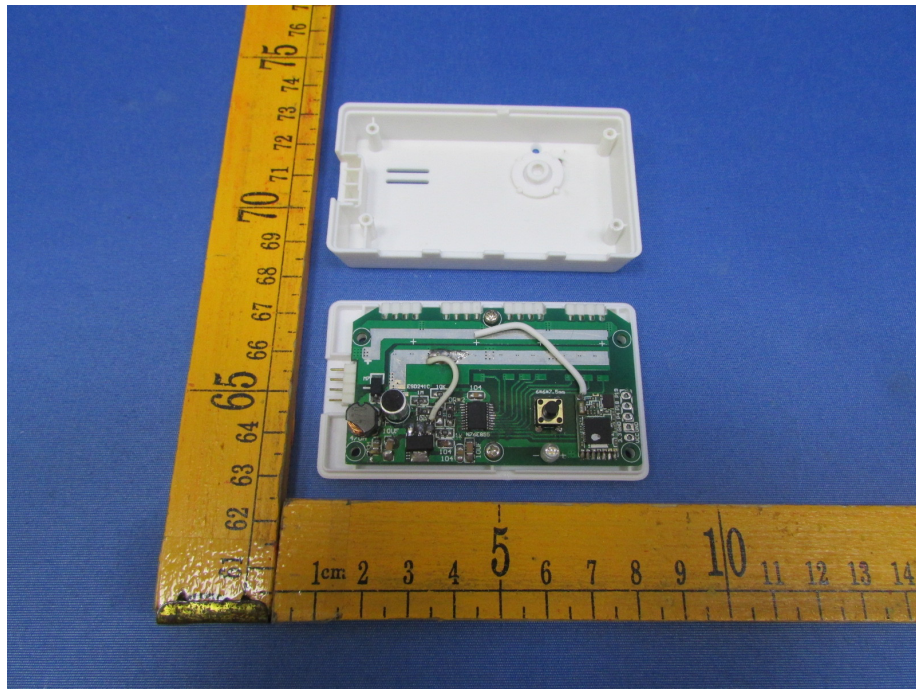

Photographs-Host Internal Photos

Bluetooth Module
Model No.:WMD410A01SR6A0