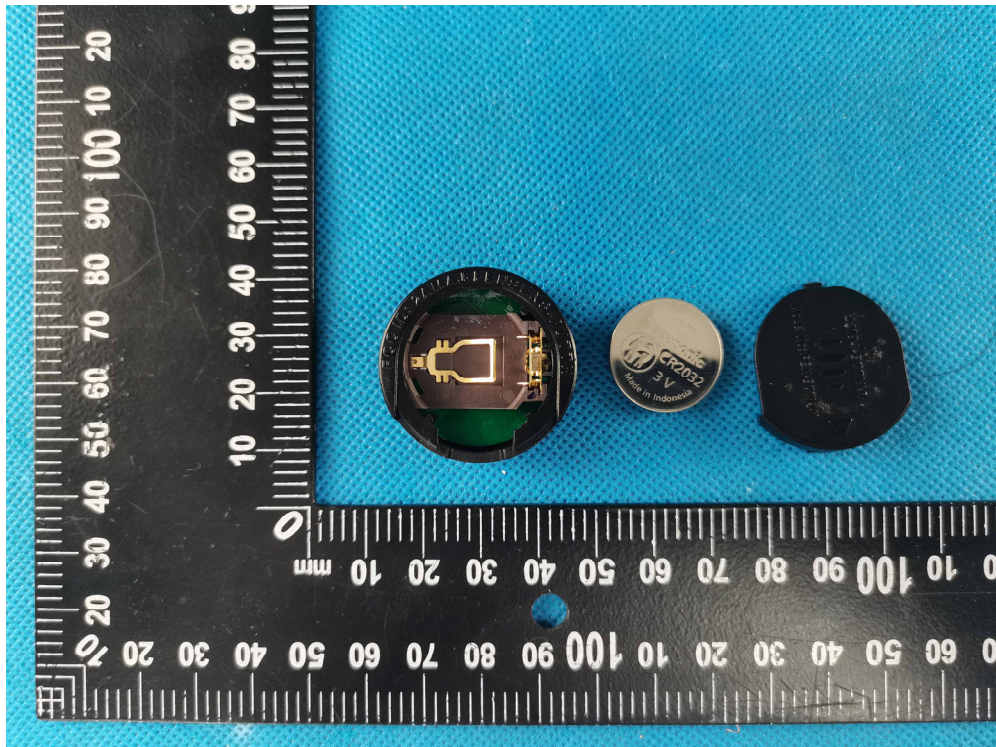

Appendix- BT530034-Photos

2.2. EUT – Internal View Model BT530034 FCC ID: WUI-BUCBUTTN

Appendix- BT530034-Photos

====End=====