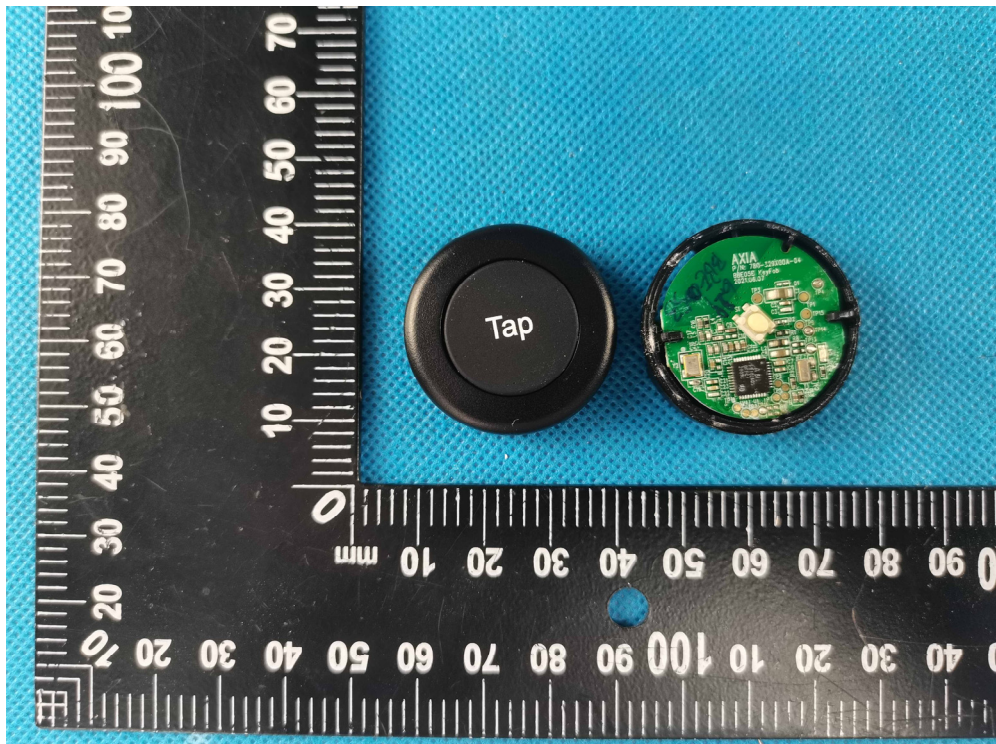

Appendix- BT530034-Photos

2.2. EUT – Internal View Model BT530034 FCC ID: WUI-BUCBUTTN

Appendix- BT530034-Photos

====End=====