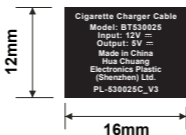

### Laser Mark - 12V Charger Cable