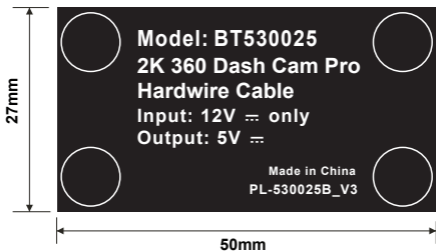

Laser Mark - Hardwire Cable