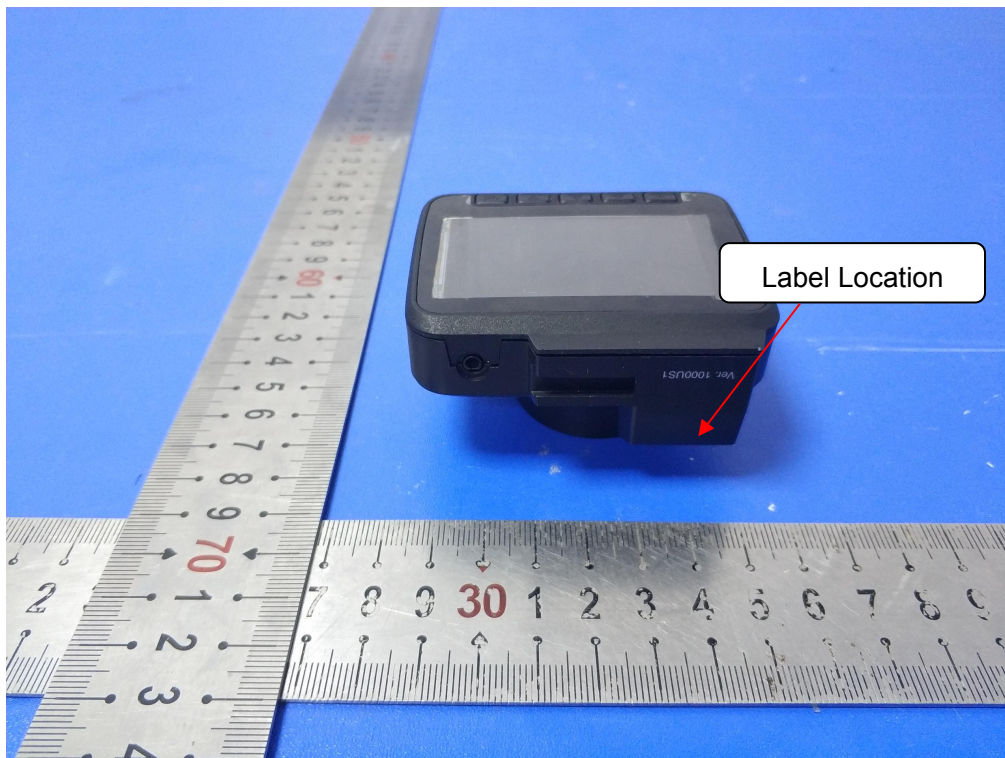

Label and Location

**4K dash camera**  
**Model No.: BT530024**  
**FCC ID: WUI-BT530024A**

Size: L2.0cm\*W0.5cm

I