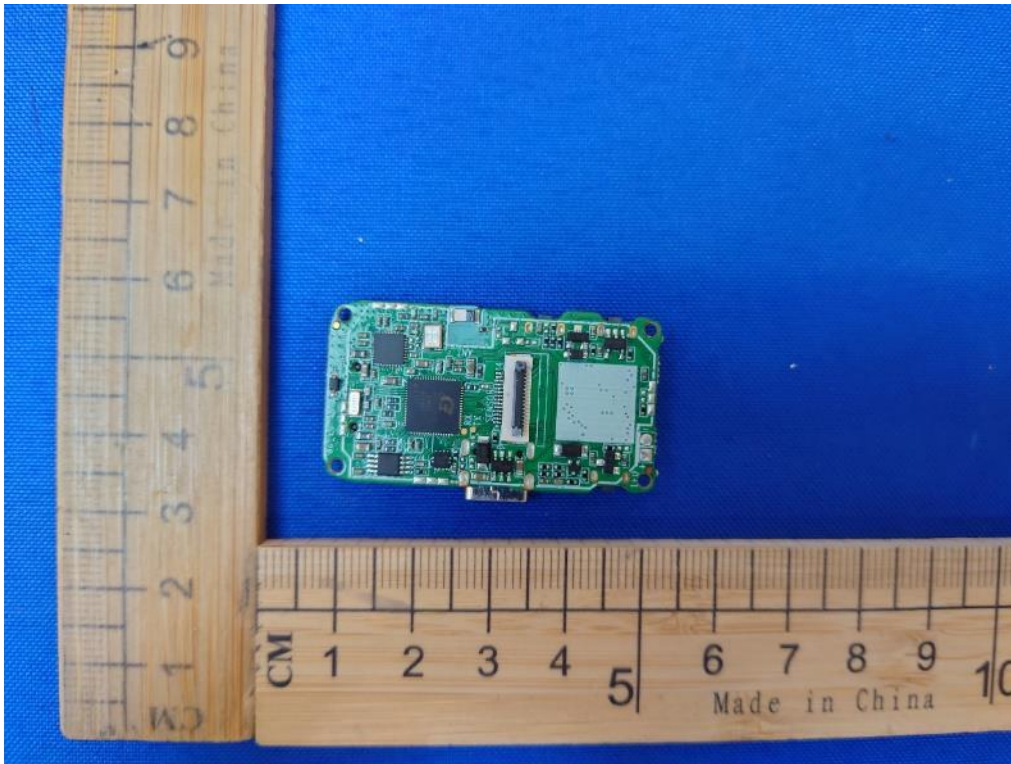

Internal (WIFI Modular)

2.4GHz WIFI
Antenna