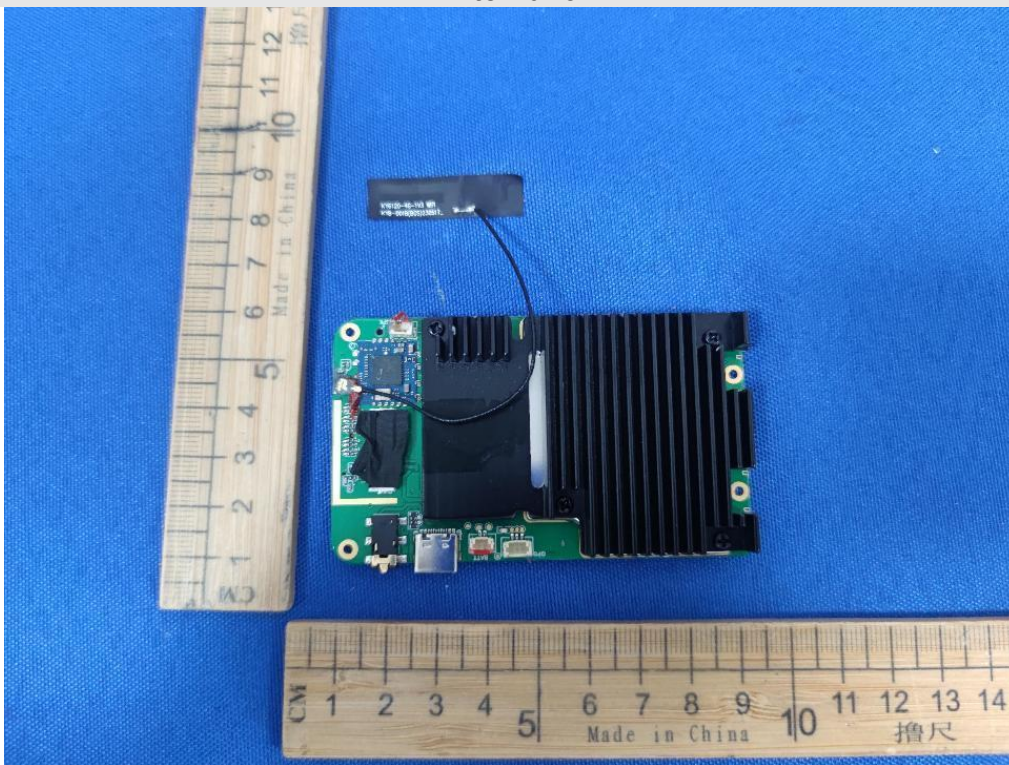

Internal-3