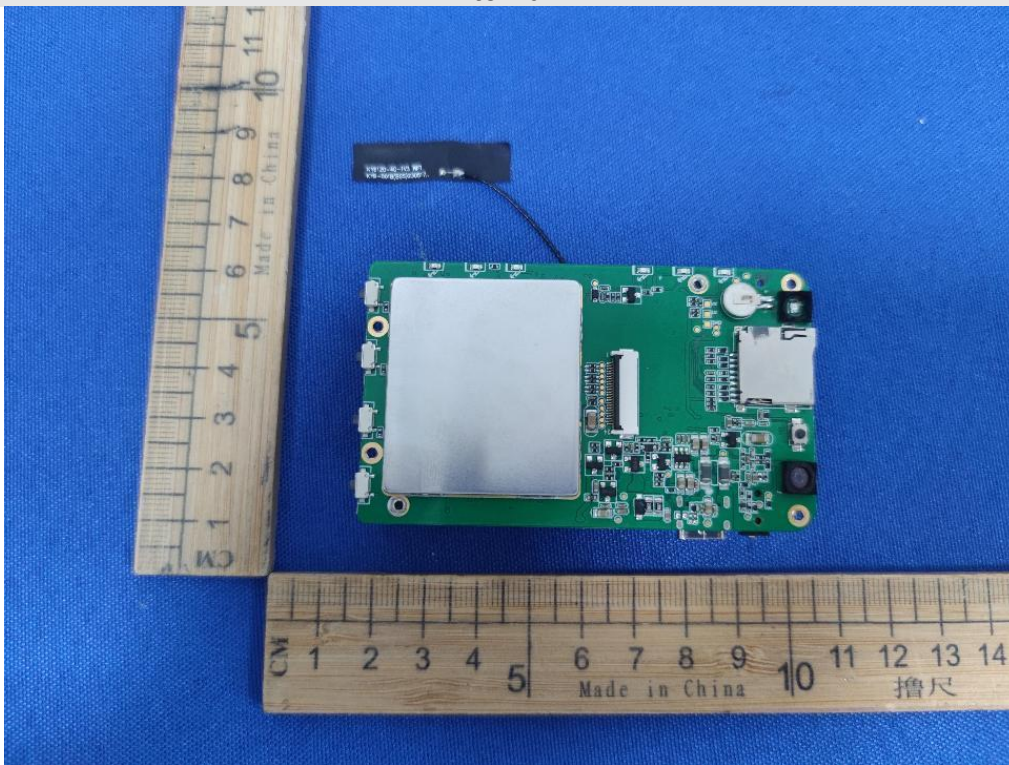

Internal-2