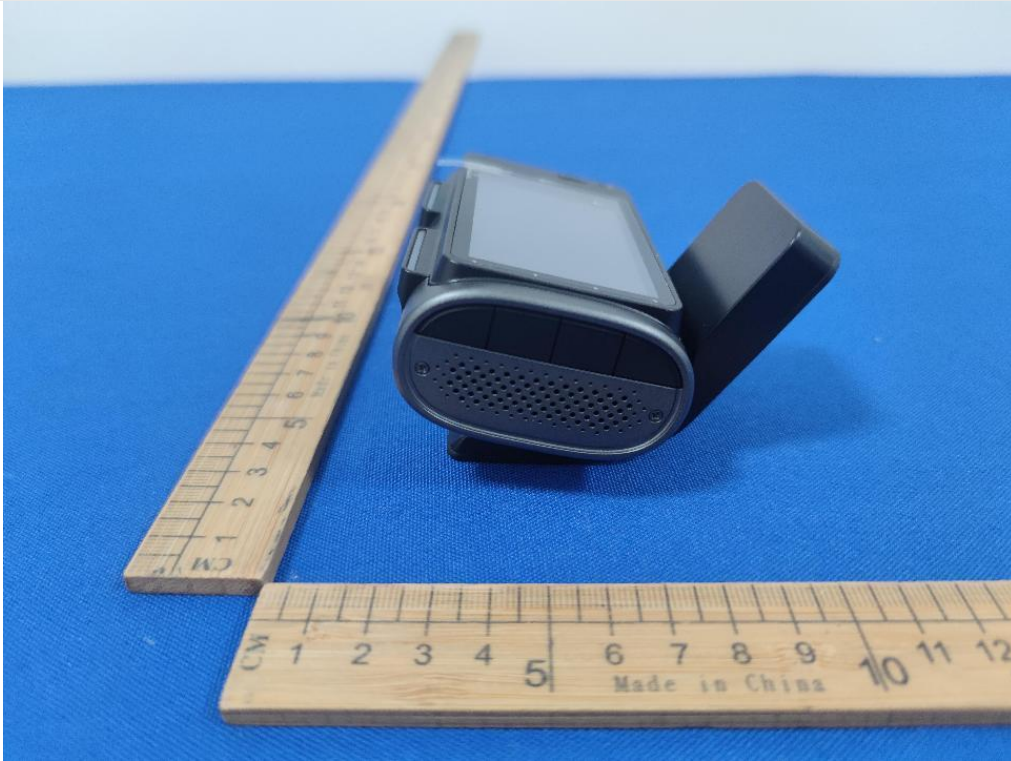

External-5