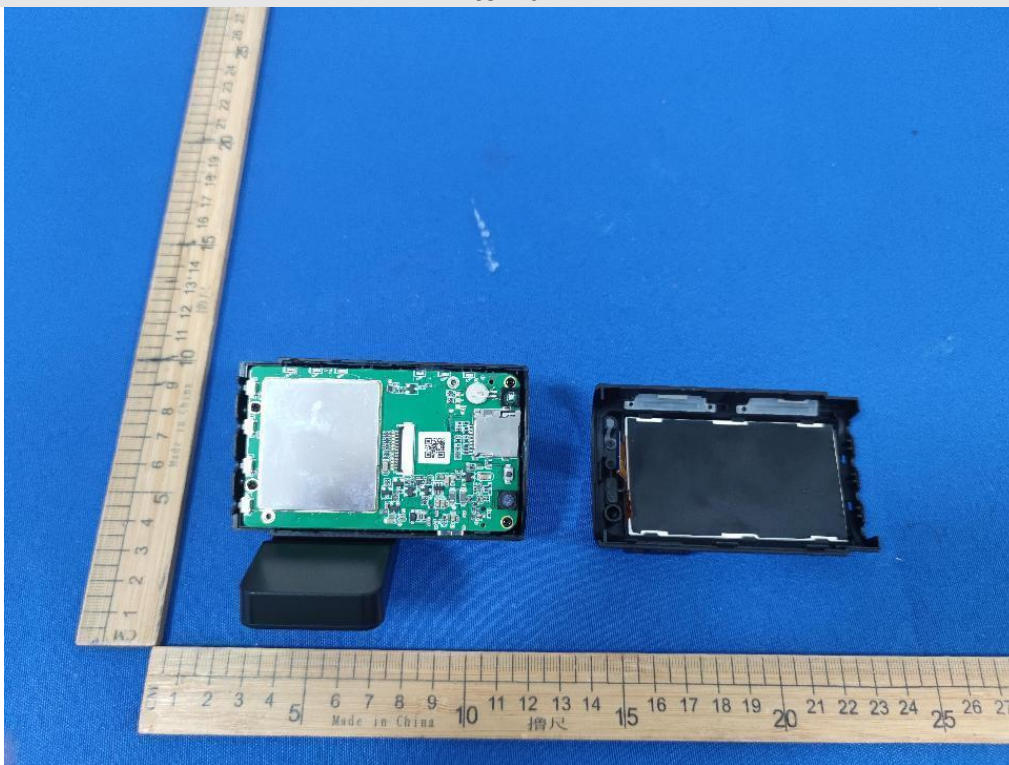

Internal-1