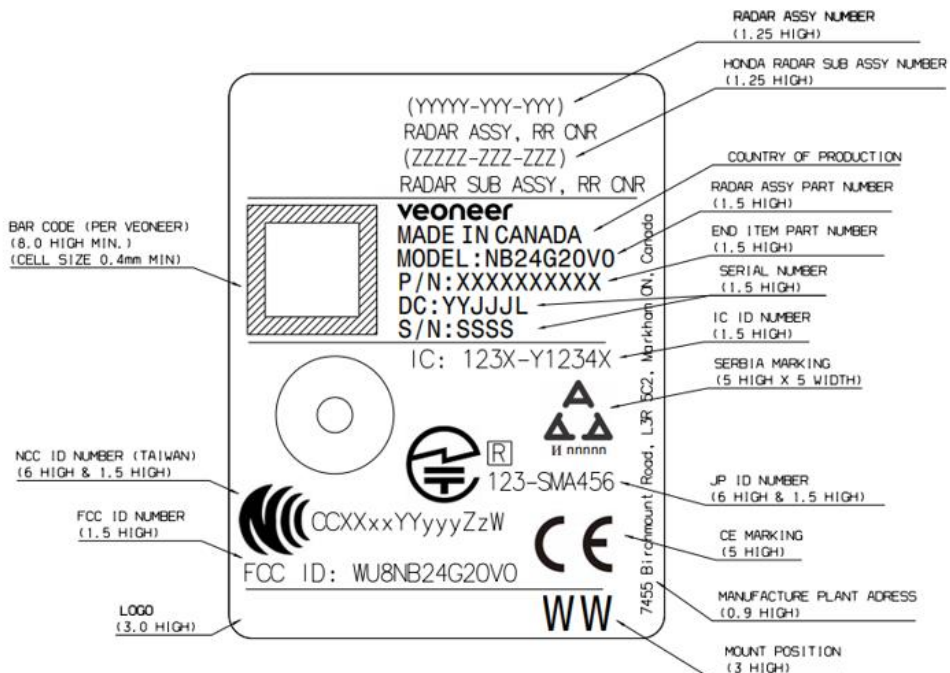

# Compliance Label Information

Product Name: **NB24G20V0**

## Label 1

## Label 2

Label Location