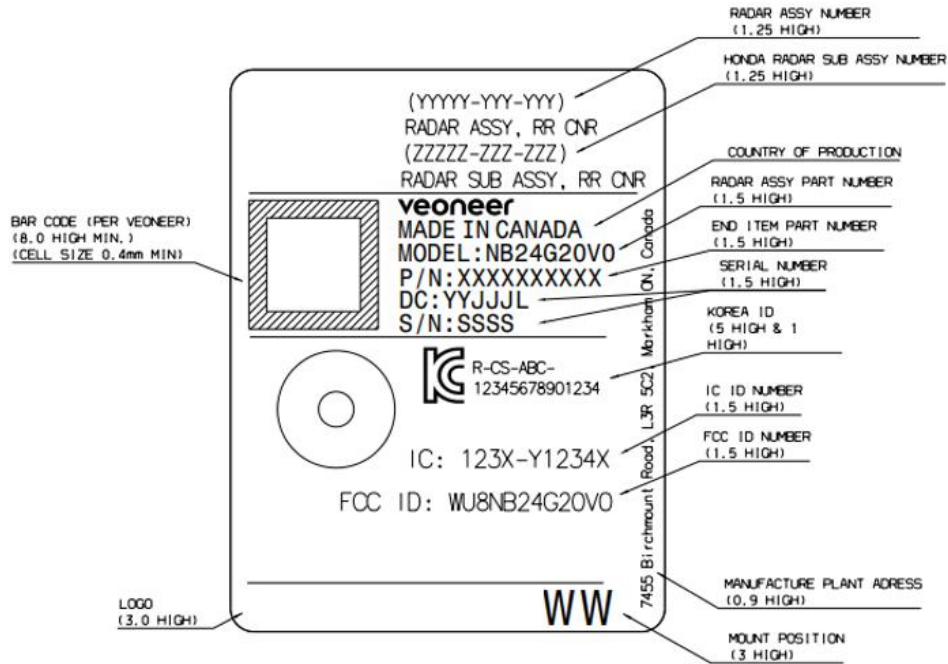

# Compliance Label Information

Product Name: **NB24G20V0**

## Label 1

## Label 2

Label Location