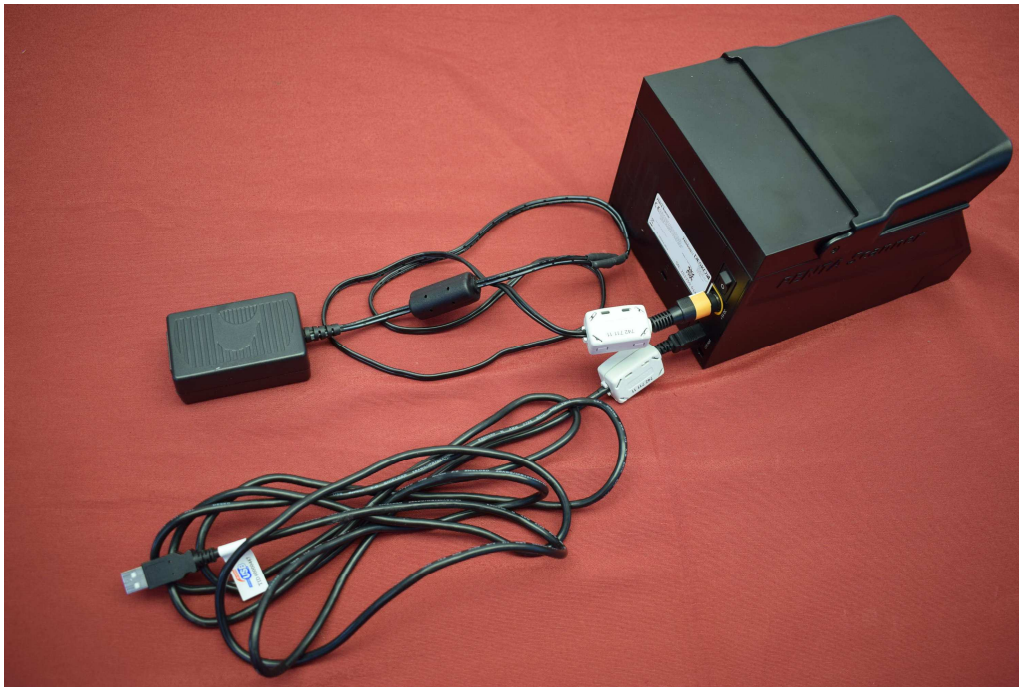

Picture 5: EUT with accessories