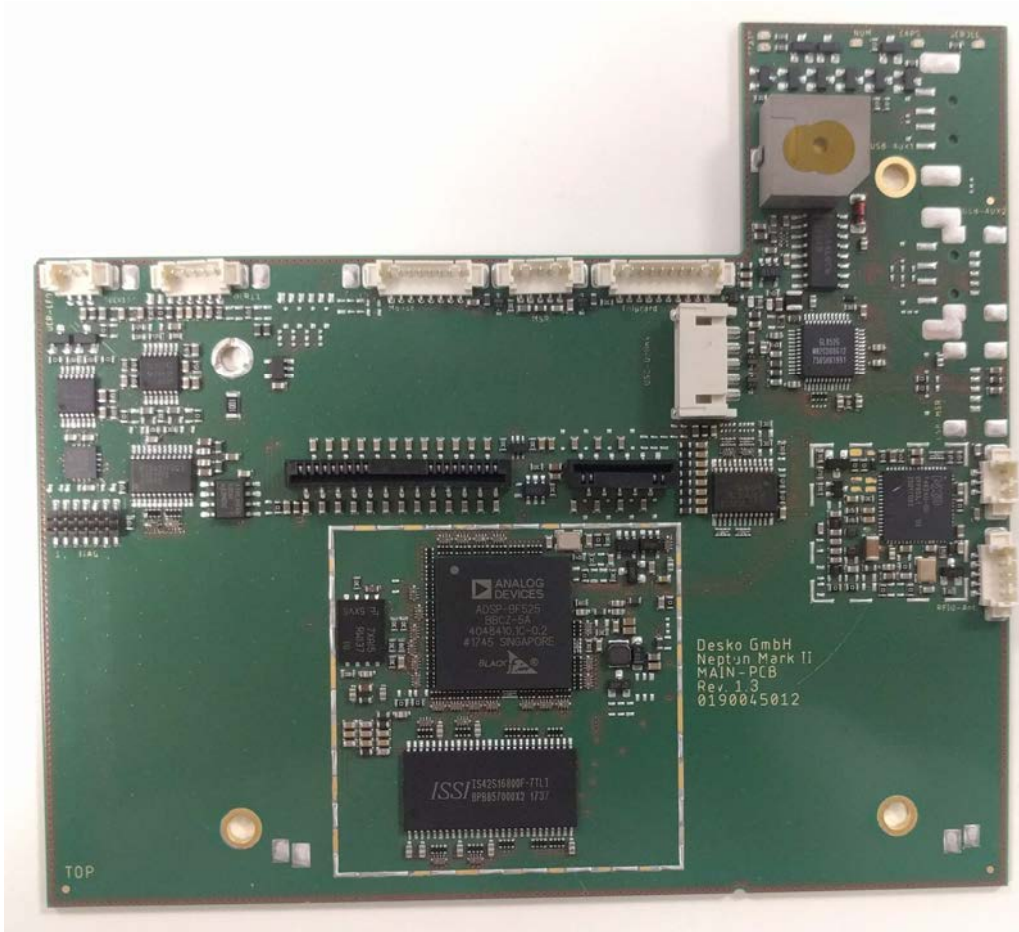

Picture 1:

Picture 2:

Picture 3

Picture 4

Picture 5:

Picture 6:

Picture 7:

Picture 8:

Picture 9:

Picture 10:

Picture 11:

Picture 12:

Picture 13:

Picture 14:

Picture 15:

Picture 16:

Picture 17

Picture 18

EMV **TESTHAUS** GmbH
Gustav-Hertz-Straße 35
94315 Straubing
Germany
Revision: 1.7

DESKO GmbH
Keyboard with multiple card readers
NEPTUN chrom

180371-AU01+W01
Annex C

Page 10 of 15

Picture 19