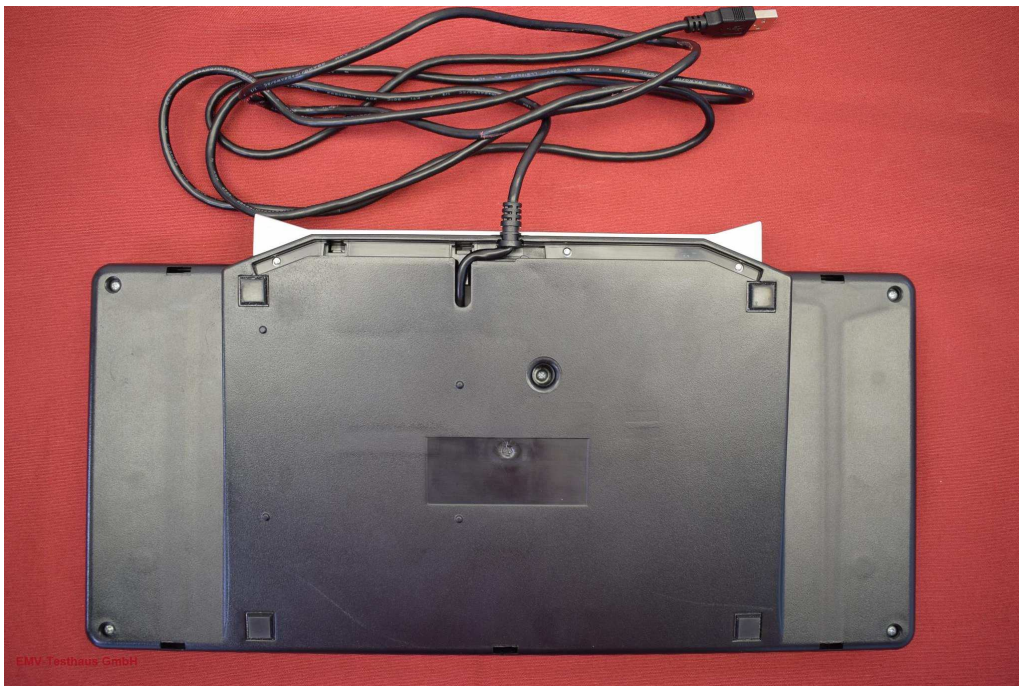

DESKO GmbH
Keyboard with multiple card readers
NEPTUN chrom

Picture 1: EUT front side

Picture 2: EUT back side

Picture 3: EUT top view

Picture 4: EUT bottom view