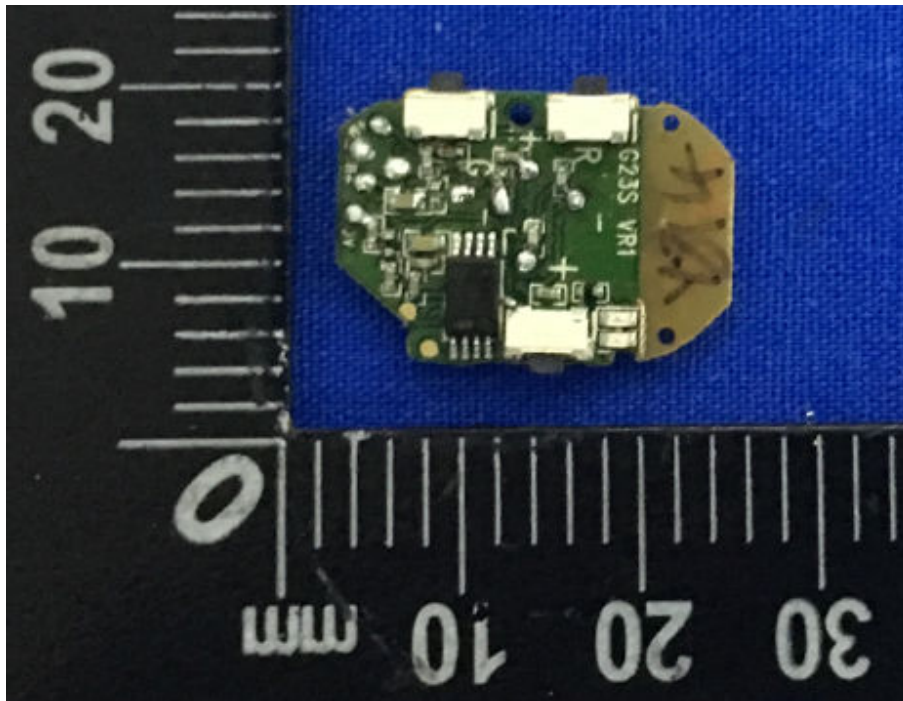

**FCC ID: WTD-G23S  
EUT INTERNAL PHOTOGRAPHS**

**EUT –Uncovered View**

**EUT- PCB View**

**EUT- PCB View**

Antenna Location

**EUT- PCB View**

**EUT- PCB View**

**EUT-Battery View**

**HCT**  
HONGCAI TESTING