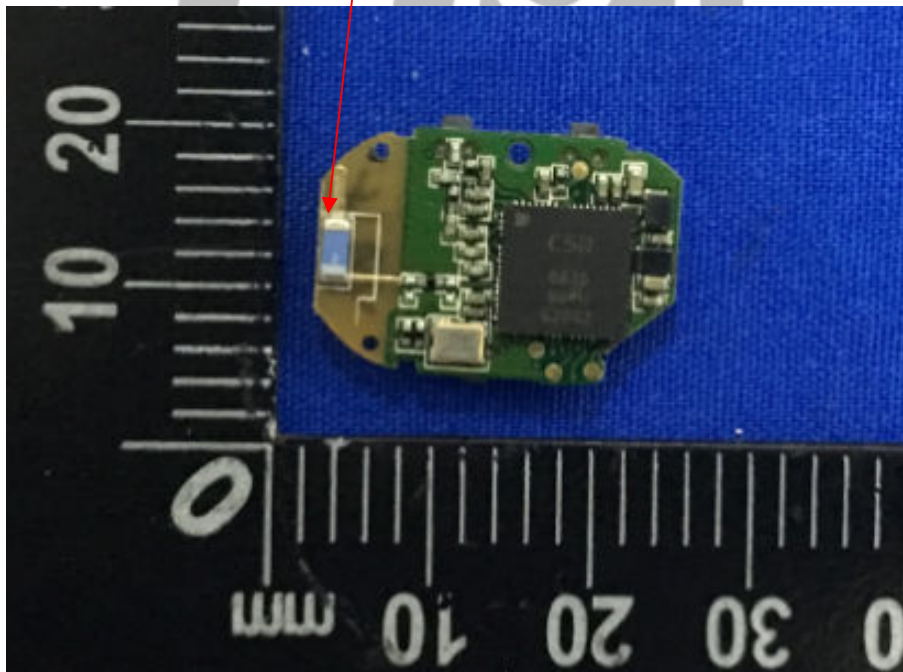

**FCC ID: WTD-G23S  
EUT INTERNAL PHOTOGRAPHS**

**EUT –Uncovered View**

**EUT- PCB View**

**EUT- PCB View**

Antenna Location

**EUT- PCB View**

**EUT- PCB View**

**EUT-Battery View**

**HCT**  
HONGCAI TESTING