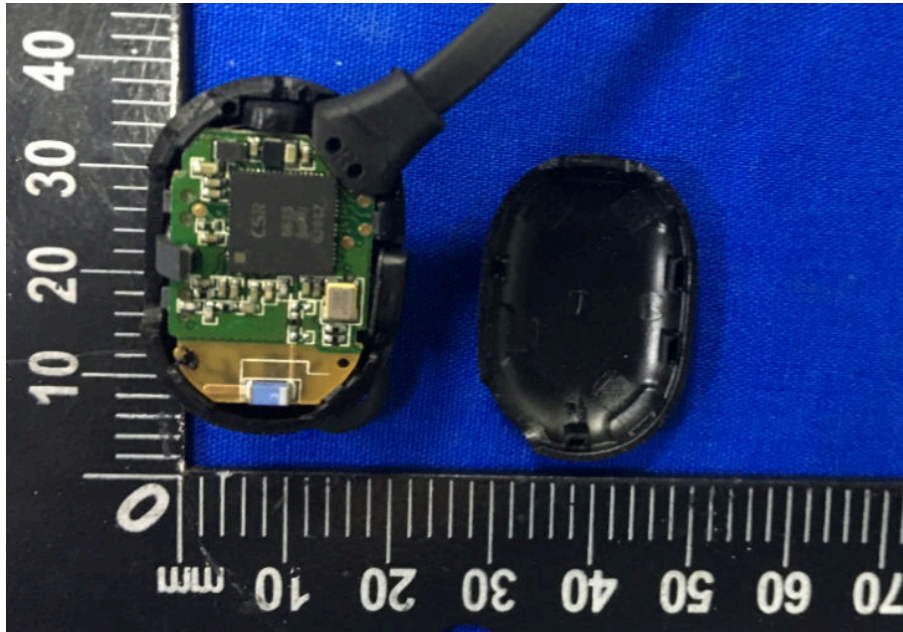

**FCC ID: WTD-G23S  
EUT INTERNAL PHOTOGRAPHS**

**EUT –Uncovered View**

**EUT- PCB View**

**EUT- PCB View**

Antenna Location

**EUT- PCB View**

**EUT- PCB View**

**EUT-Battery View**

**HCT**  
HONGCAI TESTING