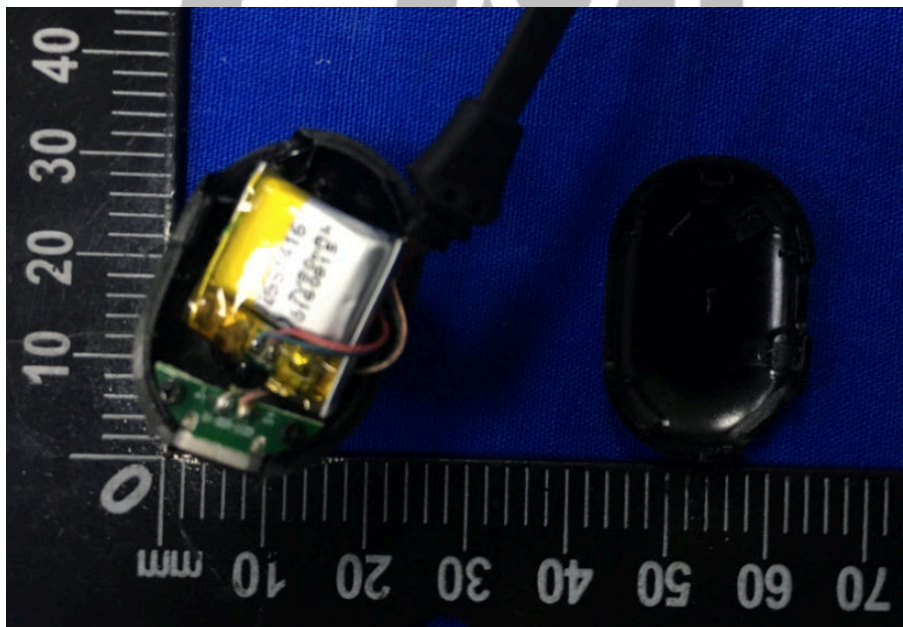

**FCC ID: WTD-G23S  
EUT INTERNAL PHOTOGRAPHS**

**EUT –Uncovered View**

**EUT- PCB View**

**EUT- PCB View**

Antenna Location

**EUT- PCB View**

**EUT- PCB View**

**EUT-Battery View**

**HCT**  
HONGCAI TESTING