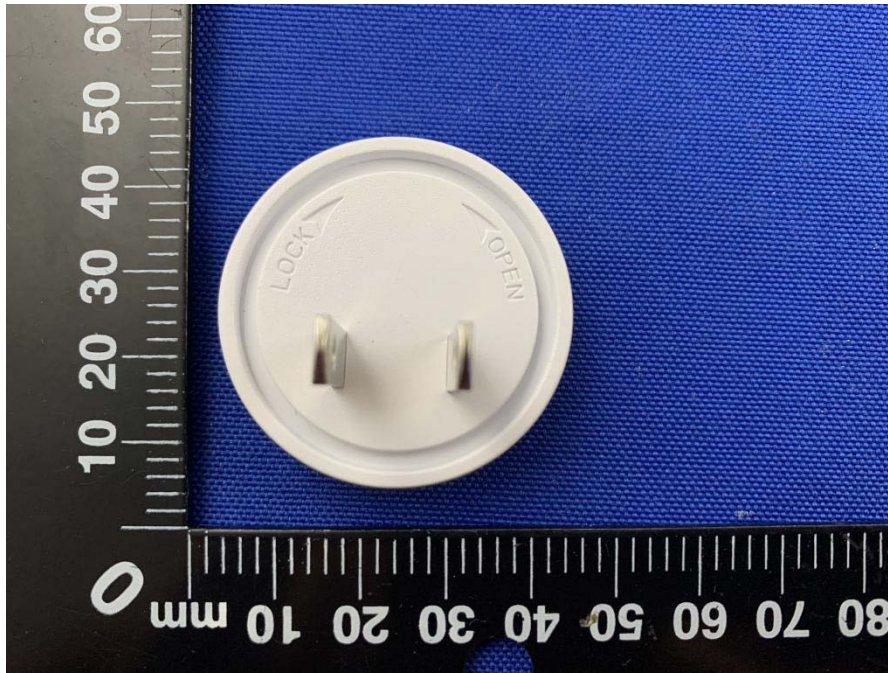

# EUT EXTERNAL PHOTOS

FRONT VIEW OF EUT

REAR VIEW OF EUT

LEFT SIDE VIEW OF EUT

RIGHT SIDE OF EUT

TOP VIEW OF EUT

BOTTOM VIEW OF EUT

Accessory-Power Adapter (ICP18-120-1500 (US Plug))

CLOSE-UP

Accessory-Power Adapter (ICP30A-120-1500)

CLOSE-UP

Accessory-US Plug

Accessory- RJ45 Cable