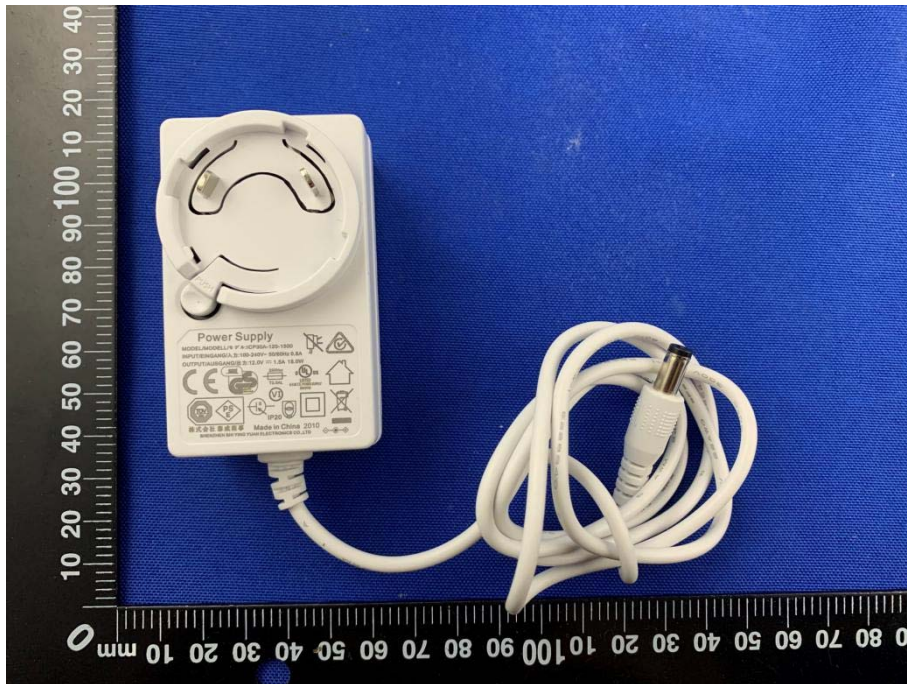

# EUT EXTERNAL PHOTOS

FRONT VIEW OF EUT

REAR VIEW OF EUT

LEFT SIDE VIEW OF EUT

RIGHT SIDE OF EUT

TOP VIEW OF EUT

BOTTOM VIEW OF EUT

Accessory-Power Adapter (ICP18-120-1500 (US Plug))

CLOSE-UP

Accessory-Power Adapter (ICP30A-120-1500)

CLOSE-UP

Accessory-US Plug

Accessory- RJ45 Cable