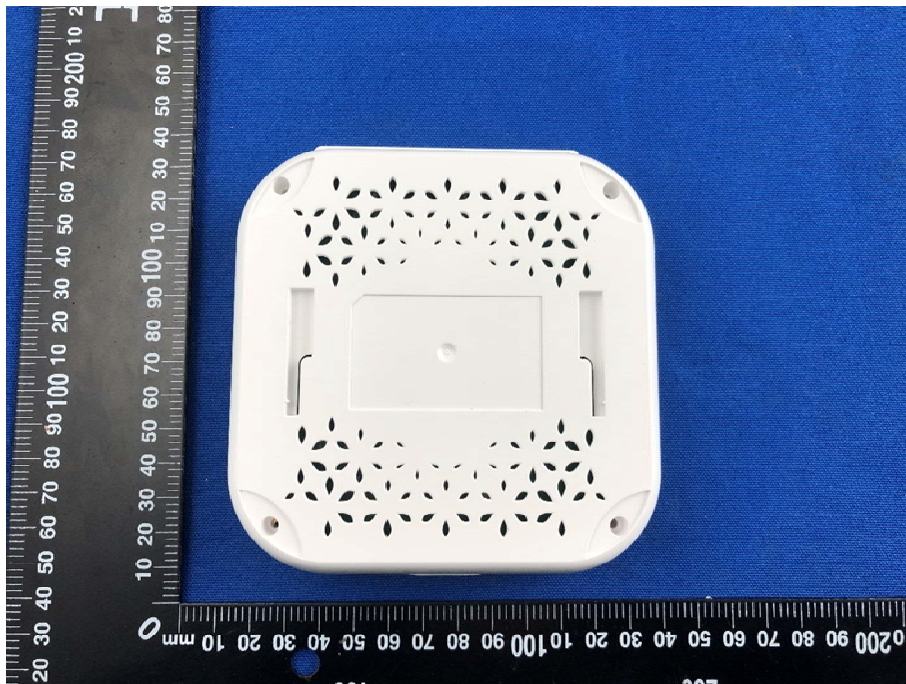

# EUT EXTERNAL PHOTOS

FRONT VIEW OF EUT

REAR VIEW OF EUT

LEFT SIDE VIEW OF EUT

RIGHT SIDE OF EUT

TOP VIEW OF EUT

BOTTOM VIEW OF EUT

Accessory-Power Adapter (ICP18-120-1500 (US Plug))

CLOSE-UP

Accessory-Power Adapter (ICP30A-120-1500)

CLOSE-UP

Accessory-US Plug

Accessory- RJ45 Cable