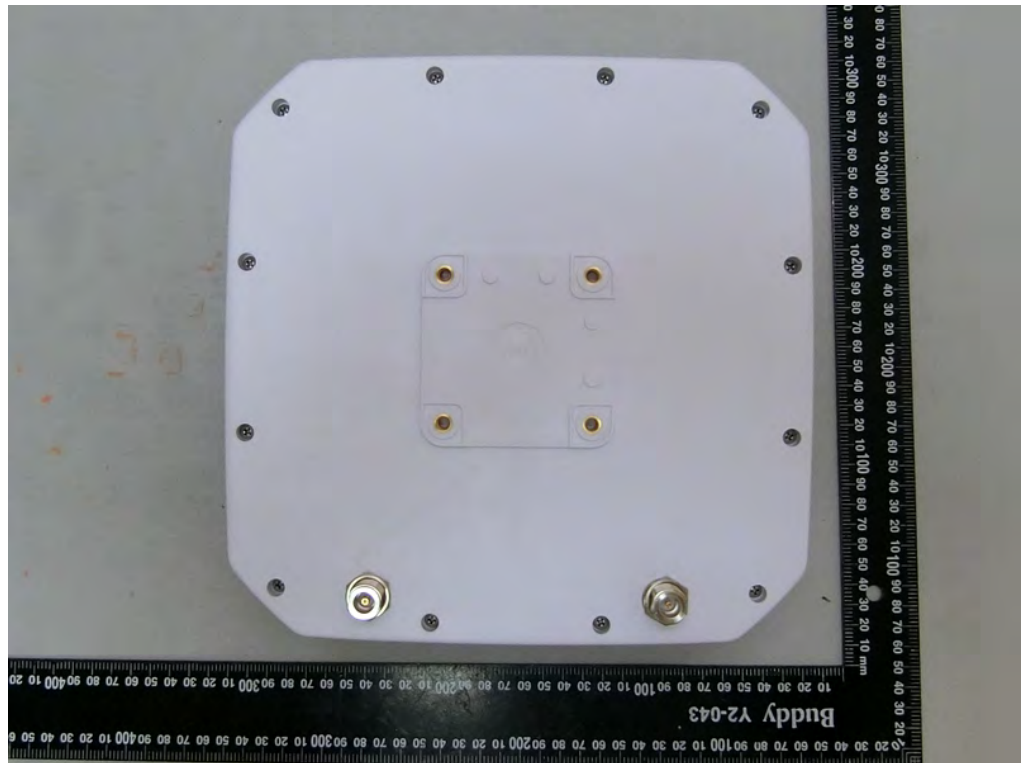

Brand Name: datto Model Name: DSE641TL, DSE641T

EUT 1

EUT 2

Adapter

US Plug AC Power Cable

RJ-45 Cable 1

RJ-45 Cable 2
(Only for EUT 2 use)

USB Cable
(Only for EUT 2 use)

WLAN Antenna

WWAN Set 1 Antenna
(Only for EUT 2 use)

WWAN Set 2 Antenna
(Only for EUT 2 use)

WWAN Set 3 Antenna
(Only for EUT 2 use)

Cradlepoint to External
Antenna Cable
(Only for EUT 2 with WWAN
ant. set 2, and 3 use)

RF Flexible Low Loss
Coaxial Cable
(Only for EUT 2 with
WLAN ant. use)

Rack
(Only for EUT 2 use)