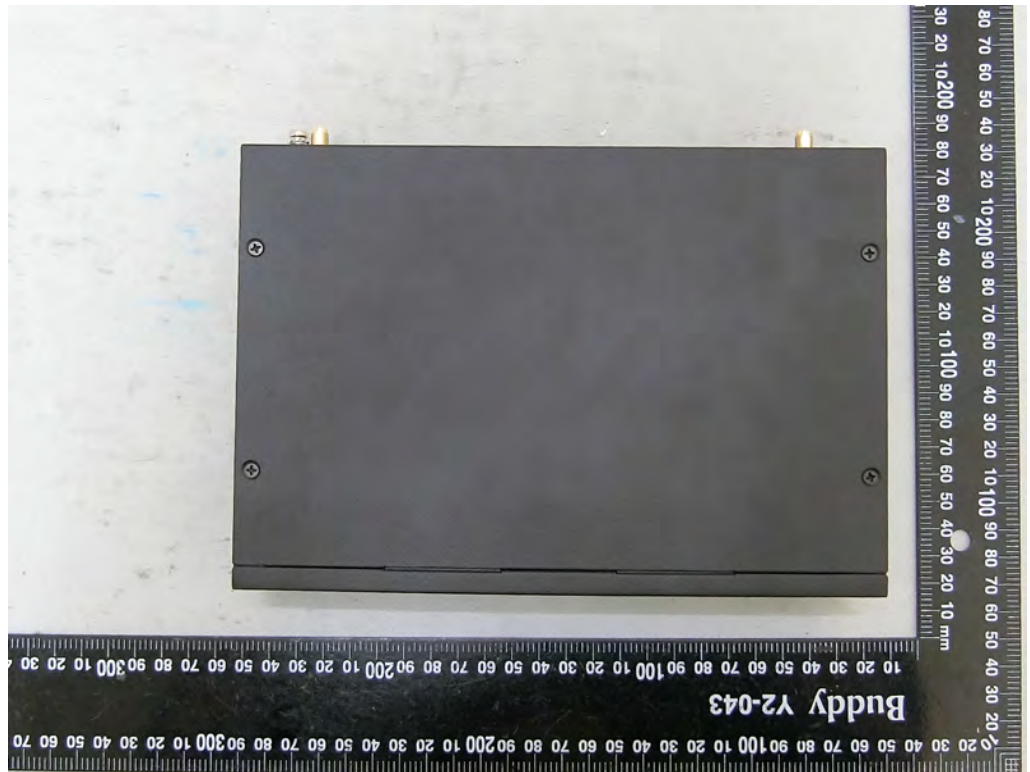

Brand Name: datto Model Name: DSE641TL, DSE641T

EUT 1

EUT 2

Adapter

US Plug AC Power Cable

RJ-45 Cable 1

RJ-45 Cable 2
(Only for EUT 2 use)

USB Cable
(Only for EUT 2 use)

WLAN Antenna

WWAN Set 1 Antenna
(Only for EUT 2 use)

WWAN Set 2 Antenna
(Only for EUT 2 use)

WWAN Set 3 Antenna
(Only for EUT 2 use)

Cradlepoint to External
Antenna Cable
(Only for EUT 2 with WWAN
ant. set 2, and 3 use)