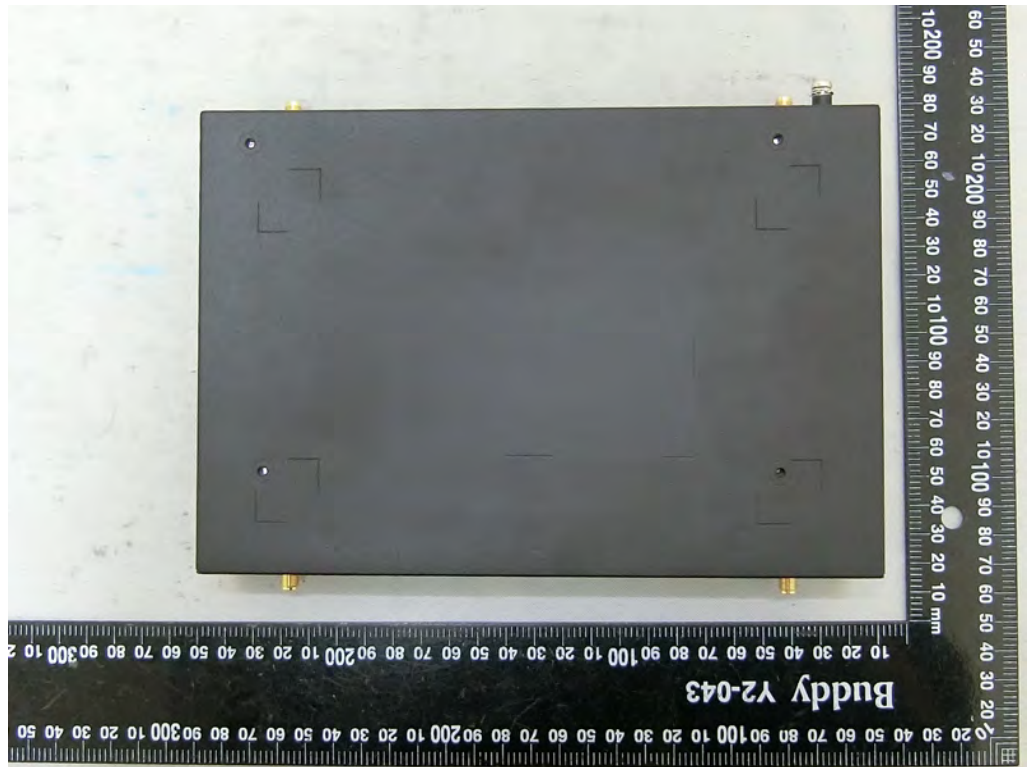

Brand Name: datto Model Name: DSE641TL, DSE641T

EUT 1

EUT 2

Adapter

US Plug AC Power Cable

RJ-45 Cable 1

RJ-45 Cable 2
(Only for EUT 2 use)

USB Cable
(Only for EUT 2 use)

WLAN Antenna

WWAN Set 1 Antenna
(Only for EUT 2 use)

WWAN Set 2 Antenna
(Only for EUT 2 use)

WWAN Set 3 Antenna
(Only for EUT 2 use)

Cradlepoint to External
Antenna Cable
(Only for EUT 2 with WWAN
ant. set 2, and 3 use)