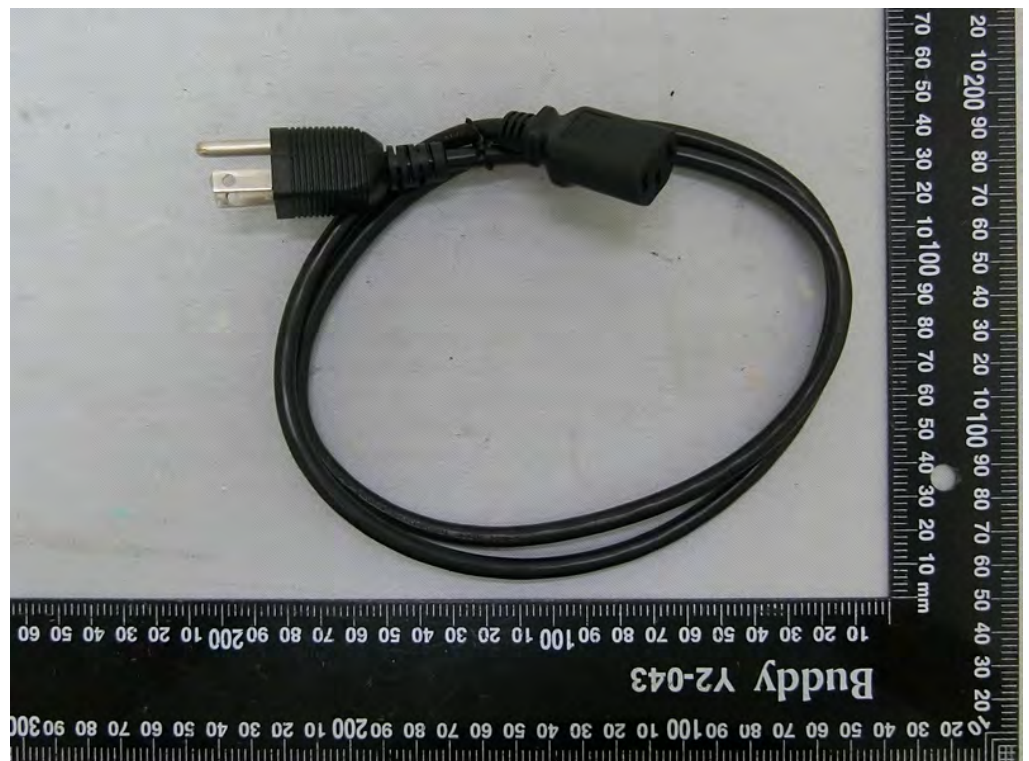

Brand Name: datto Model Name: DSE641TL, DSE641T

EUT 1

EUT 2

Adapter

US Plug AC Power Cable

RJ-45 Cable 1

RJ-45 Cable 2
(Only for EUT 2 use)

USB Cable
(Only for EUT 2 use)

WLAN Antenna

WWAN Set 1 Antenna
(Only for EUT 2 use)

WWAN Set 2 Antenna
(Only for EUT 2 use)

WWAN Set 3 Antenna
(Only for EUT 2 use)

Cradlepoint to External
Antenna Cable
(Only for EUT 2 with WWAN
ant. set 2, and 3 use)

RF Flexible Low Loss
Coaxial Cable
(Only for EUT 2 with
WLAN ant. use)

Rack
(Only for EUT 2 use)