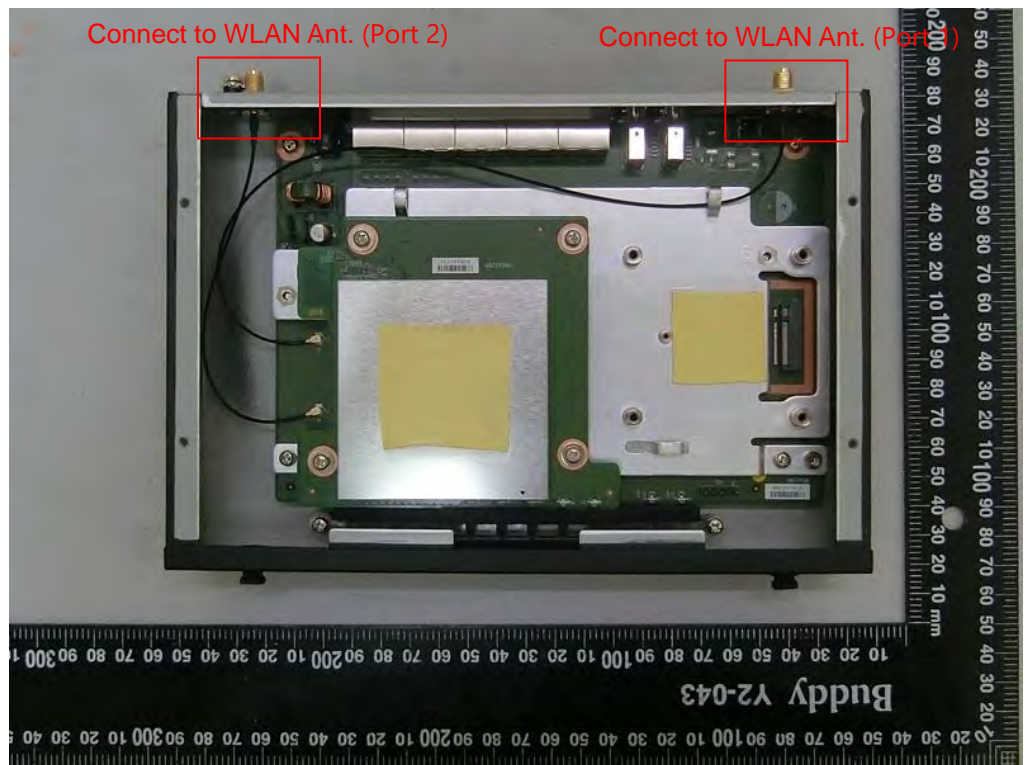

Brand Name: datto Model Name: DSE641TL, DSE641T

EUT 1

EUT 2