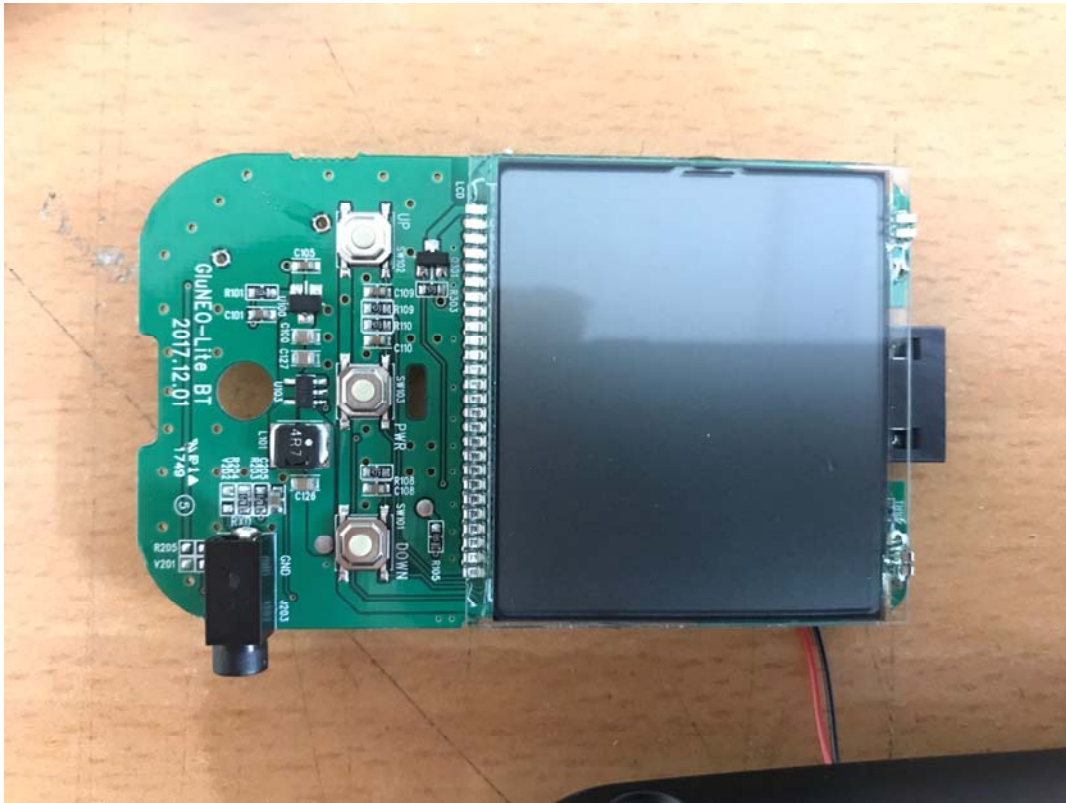

## Photographs of EUT

Cover opened

Main board

Bluetooth LE Module & Antenna