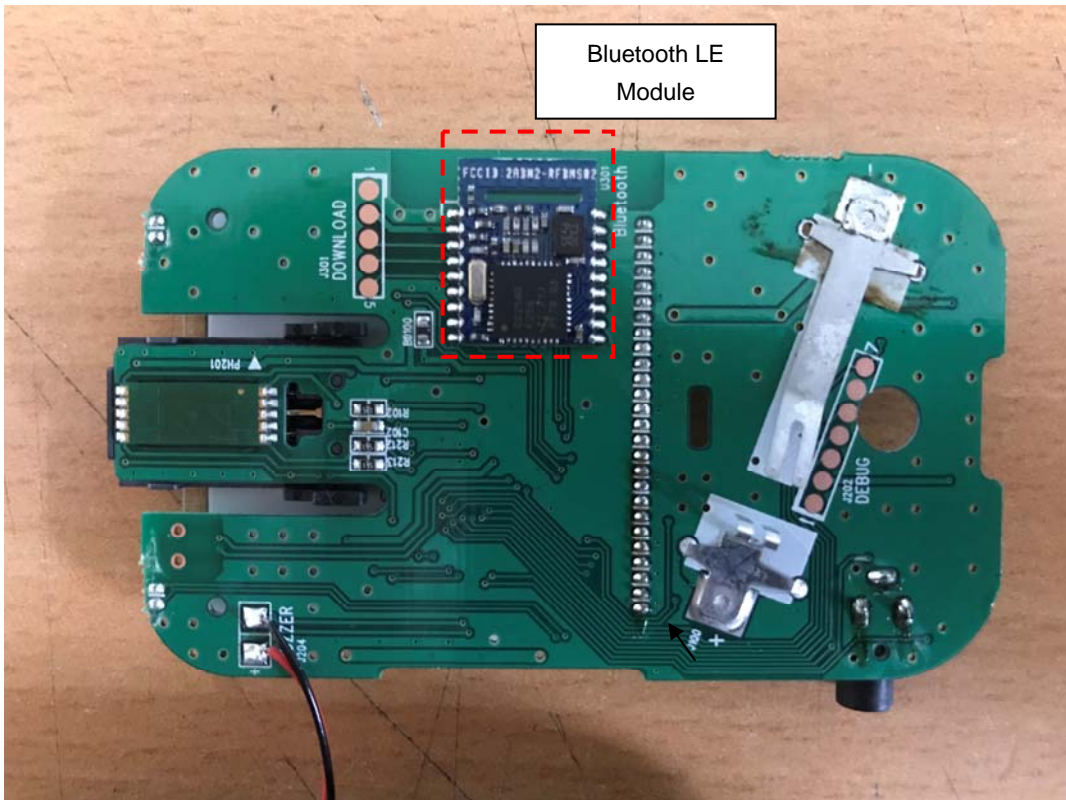

## Photographs of EUT

Cover opened

Main board

Bluetooth LE Module & Antenna