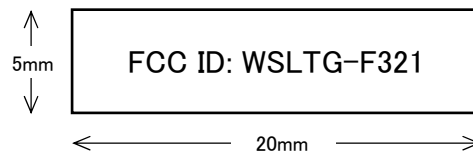

FCC Label and Location

Label (Character height: approx. 2mm)

The place where the label is attached is flat and it is difficult to peel off because it is used at room temperature.