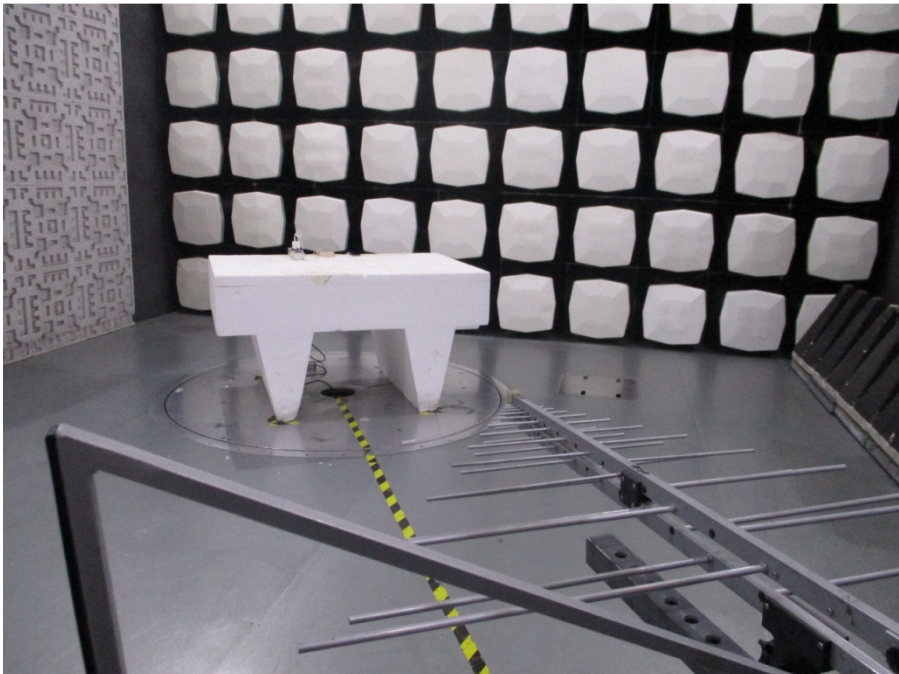

1 Photographs - EUT Test Setup

Test Model No.: SK-S42

1.1 Conducted Emission

1.2 Radiated Emission

1.3 Radiated Spurious Emission