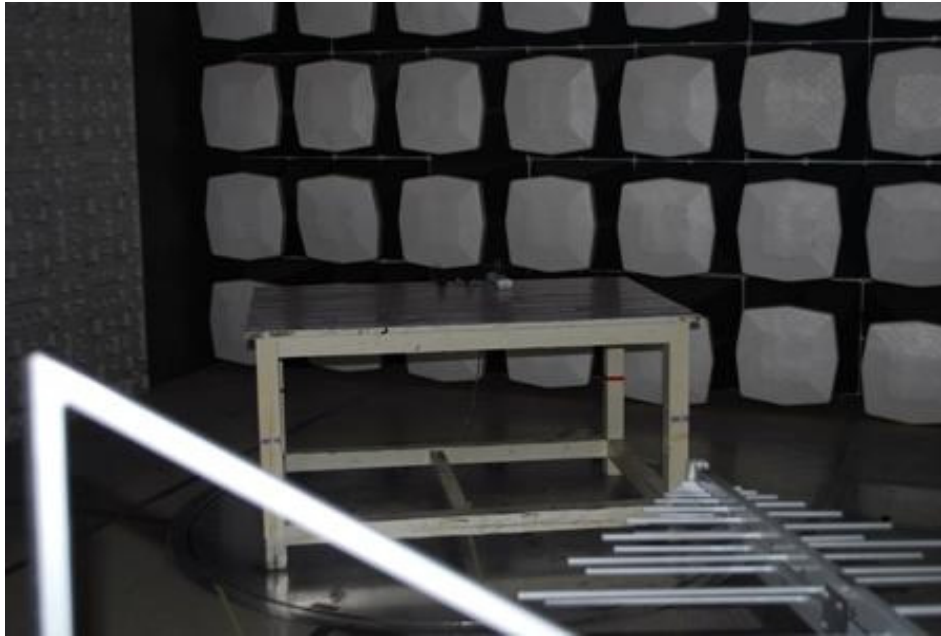

1 Photographs-test setup photo

Test model No.: SK-BH-M6

Radiated Spurious Emission

Conducted Emission