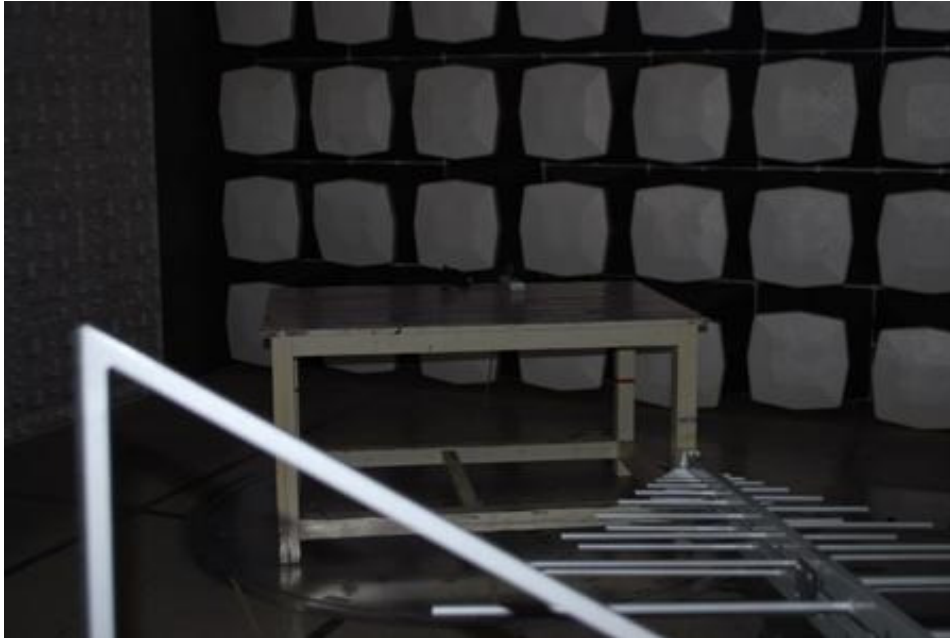

# 1 Photographs-test setup photo

Test model No.: SK-BH-M10B

Radiated Spurious Emission

## Conducted Emission