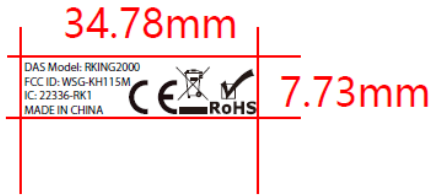

FCC ID Label Location

Note: \pm tolerance 0.05mm